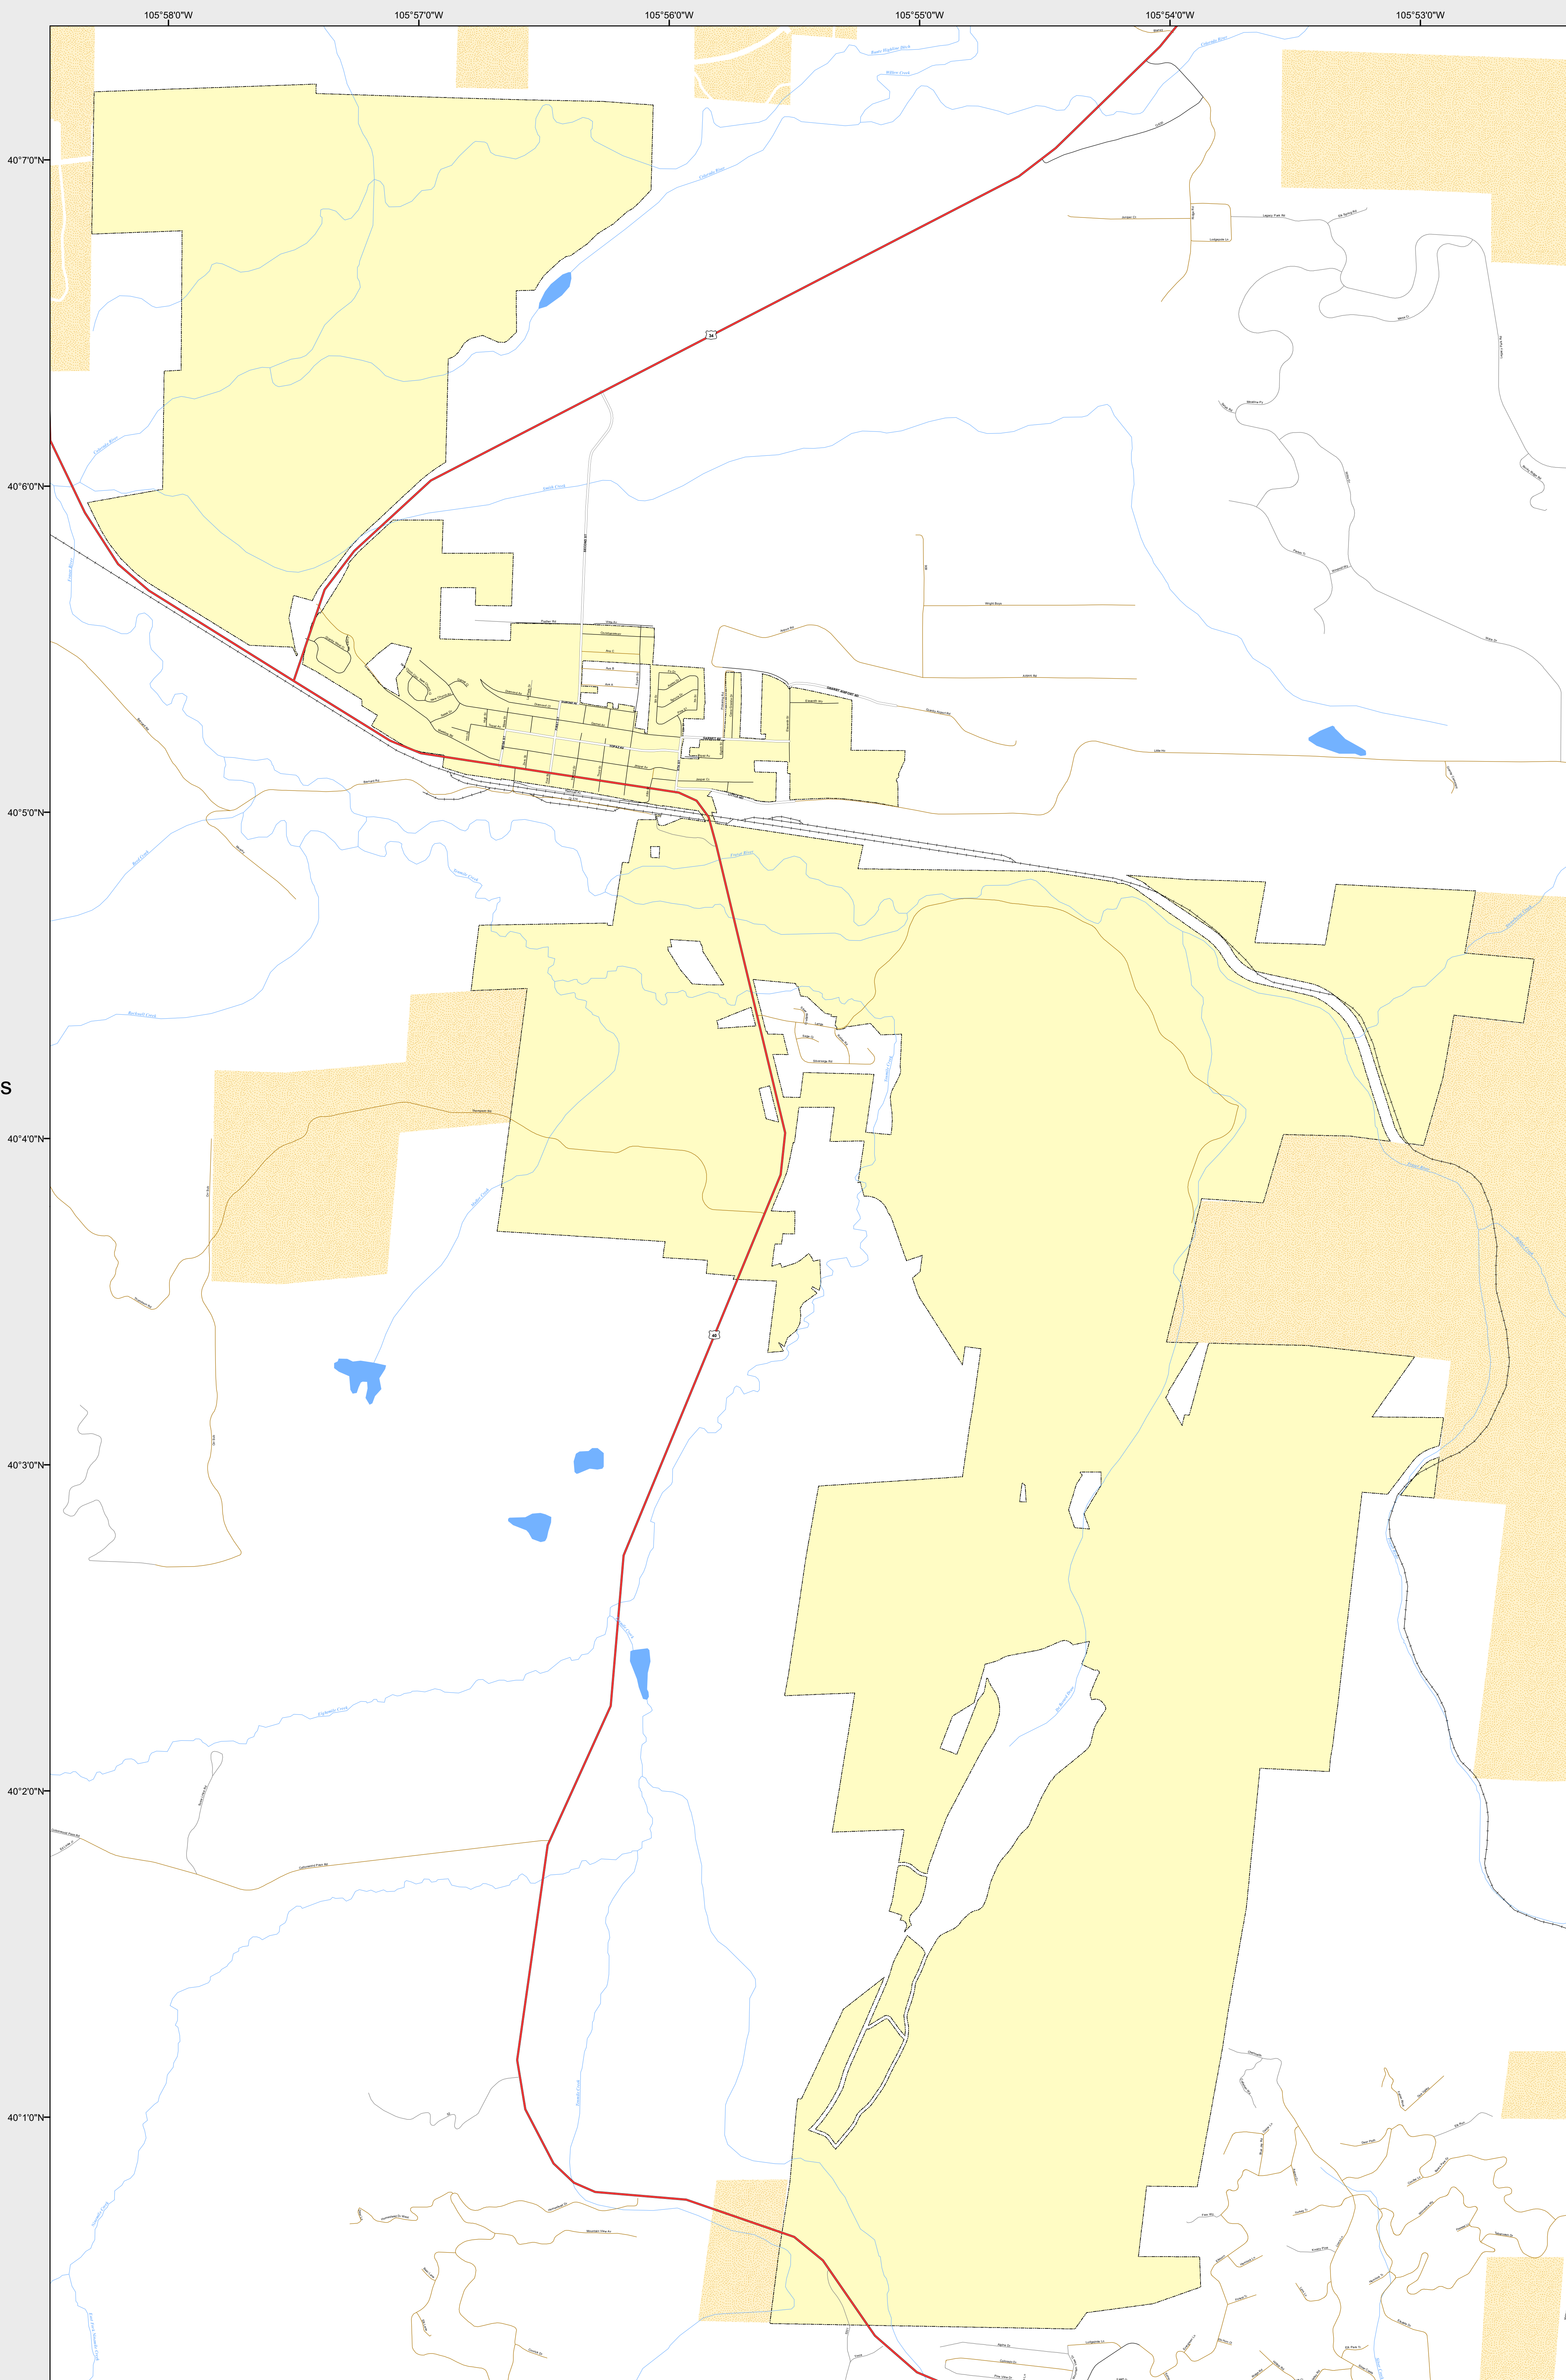

GRANBY

-  Highways
- Major Roads
 -  Paved
 -  Gravel
 -  Bladed
- Local Roads
 -  Paved
 -  Gravel
 -  Bladed
- Base Data
 -  City Limits
 -  Counties
 -  Cemetery
 -  Lakes
 -  Rivers/Streams
 -  Railroads
- Public Land Classification
 -  Public Lands
 -  State Lands
 -  National or State Forest
 -  National Parks/Monuments
 -  Indian Reservations
 -  Military/Federal
 -  Wilderness Areas

State of Colorado

This city is located in the following count(ies):
Grand

CDOT does not guarantee the accuracy of any information presented, is not liable in any respect for any errors, or omissions and is not responsible for determining fitness for use in this map. Source of landowner data is COMaP v9. This map does not imply permission of public access.