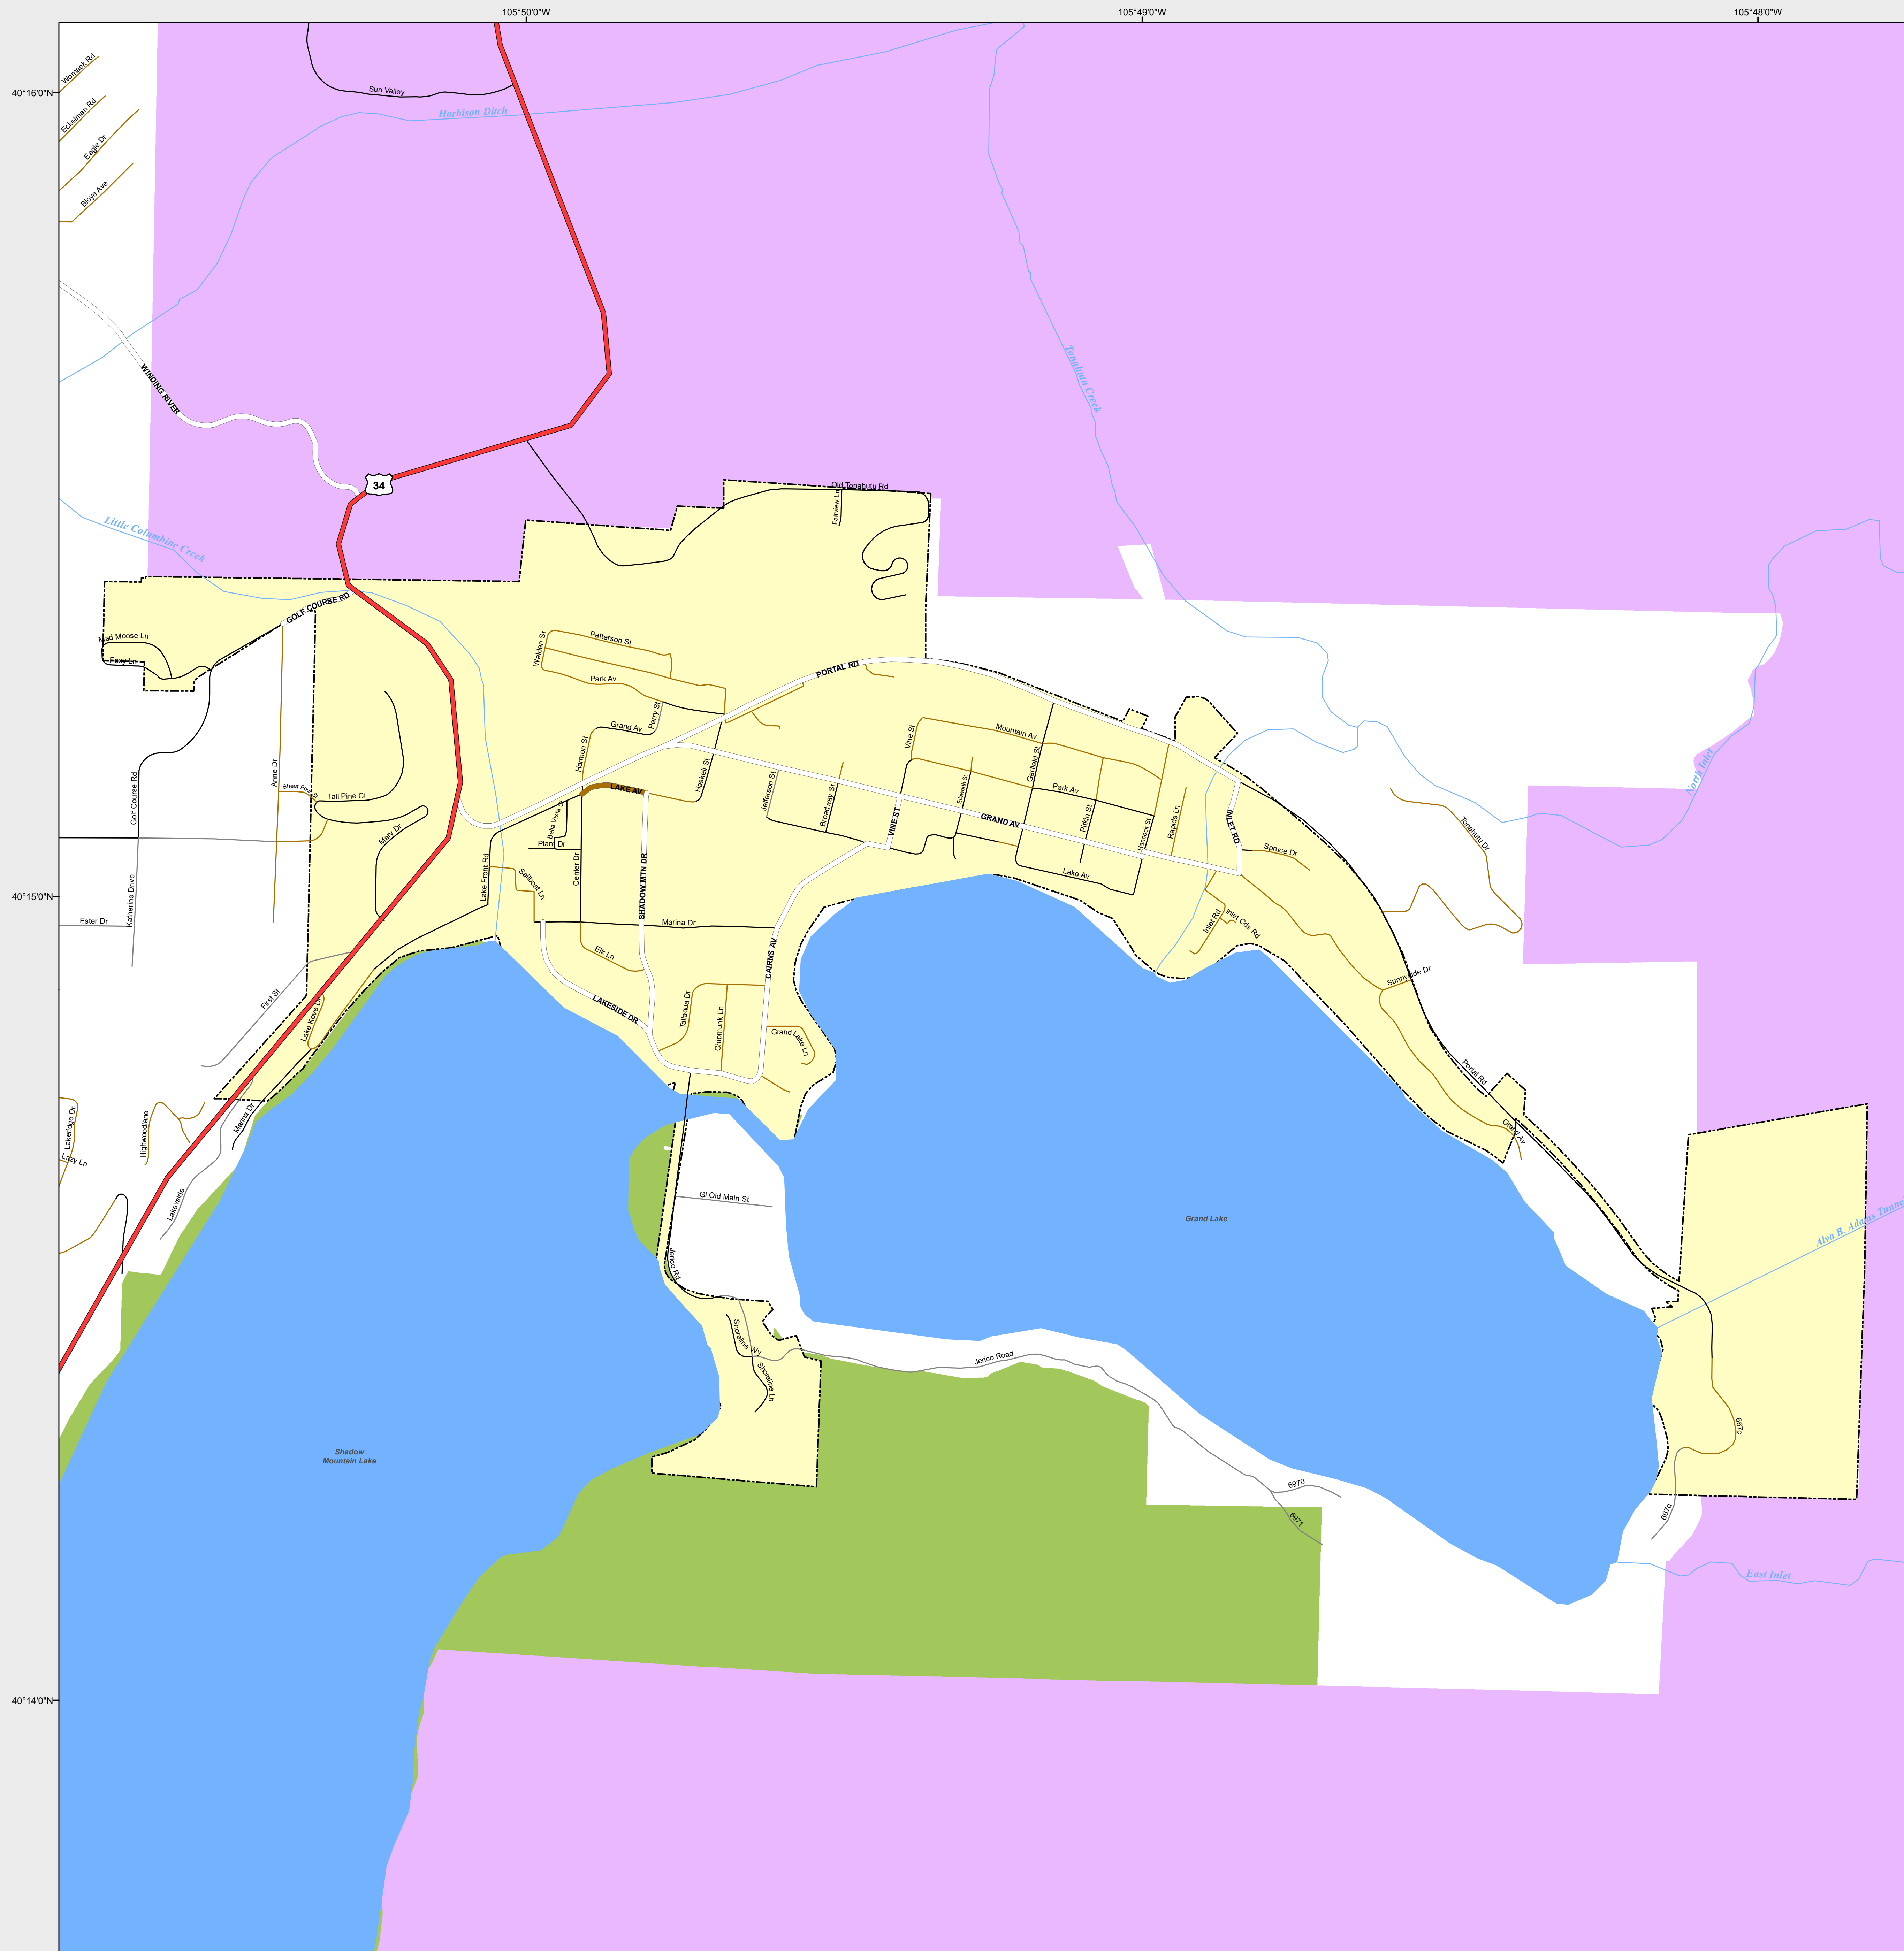

# GRAND LAKE

-  Highways
- Major Roads**
-  Paved
-  Gravel
-  Bladed
- Local Roads**
-  Paved
-  Gravel
-  Bladed
- Base Data**
-  City Limits
-  Counties
-  Cemetery
-  Lakes
-  Rivers/Streams
-  Railroads
- Public Land Classification**
-  Public Lands
-  State Lands
-  National or State Forest
-  National Parks/Monuments
-  Indian Reservations
-  Military/Federal
-  Wilderness Areas

## State of Colorado

This city is located in the following count(ies):  
Grand

CDOT does not guarantee the accuracy of any information presented, is not liable in any respect for any errors, or omissions and is not responsible for determining fitness for use in this map. Source of landowner data is COMaP v9. This map does not imply permission of public access.