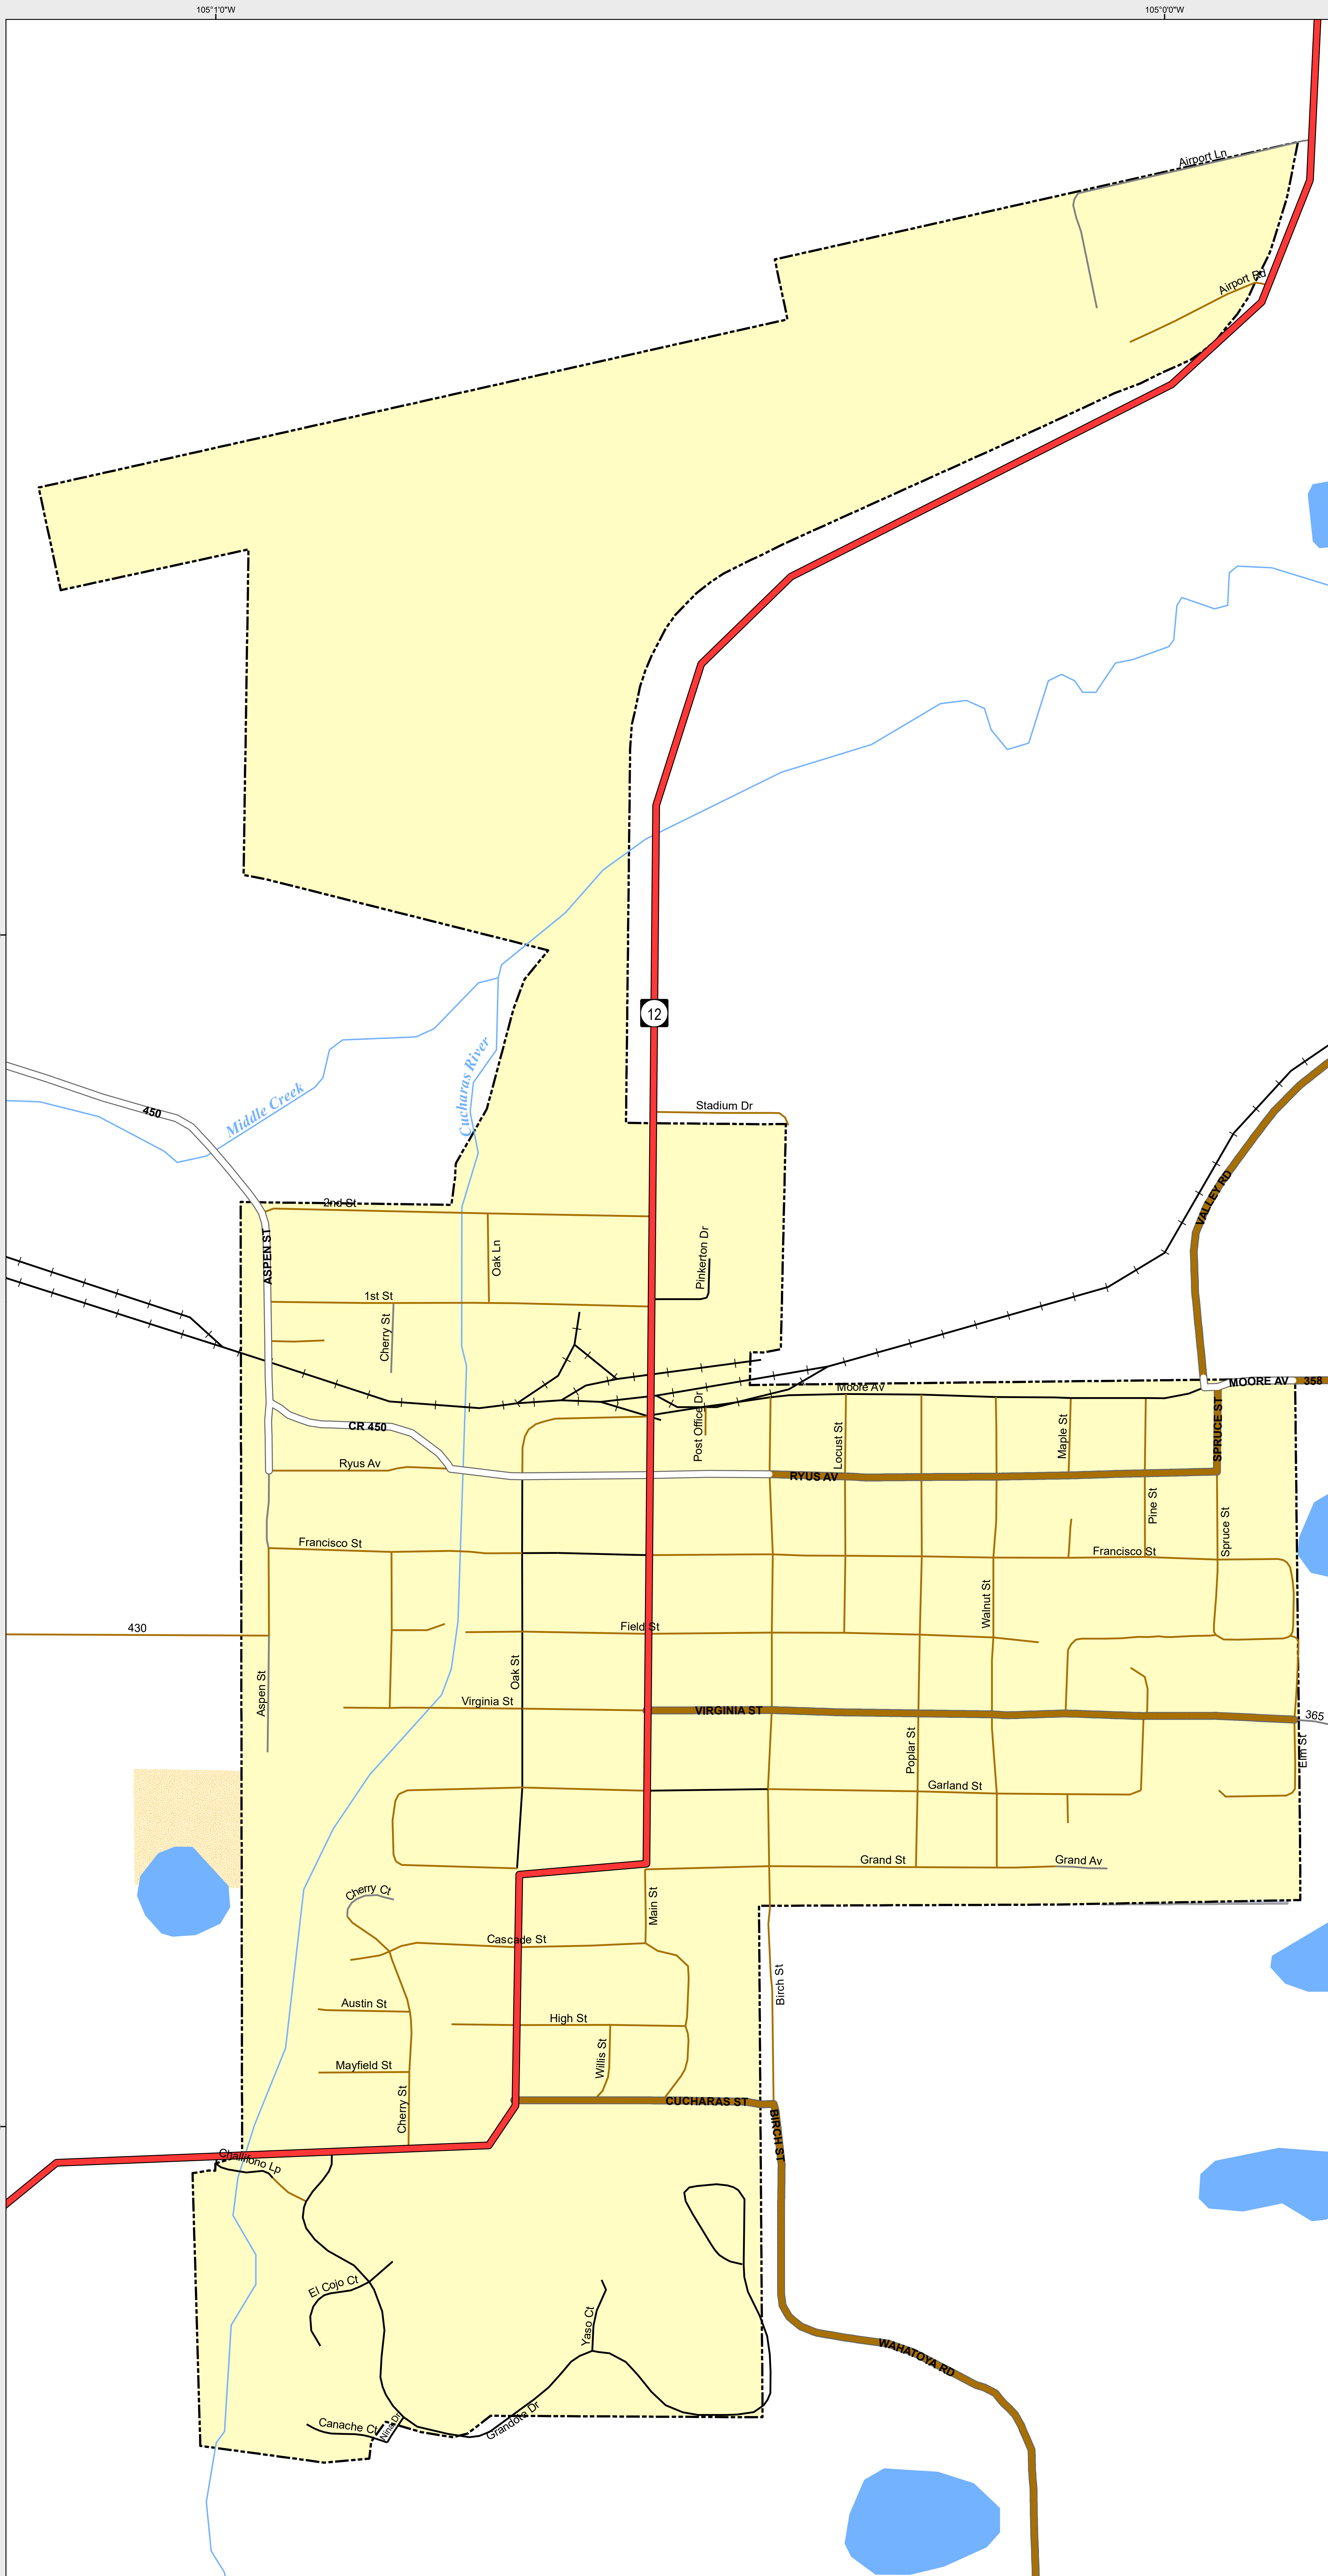

LA VETA

-  Highways
- Major Roads**
 -  Paved
 -  Gravel
 -  Bladed
- Local Roads**
 -  Paved
 -  Gravel
 -  Bladed
- Base Data**
 -  City Limits
 -  Counties
 -  Cemetery
 -  Lakes
 -  Rivers/Streams
 -  Railroads
- Public Land Classification**
 -  Public Lands
 -  State Lands
 -  National or State Forest
 -  National Parks/Monuments
 -  Indian Reservations
 -  Military/Federal
 -  Wilderness Areas

0 0.095 0.19 Miles

State of Colorado
This city is located in the following count(ies):
Huerfano

CDOT does not guarantee the accuracy of any information presented, is not liable in any respect for any errors, or omissions and is not responsible for determining fitness for use in this map. Source of landowner data is COMaP v9. This map does not imply permission of public access.