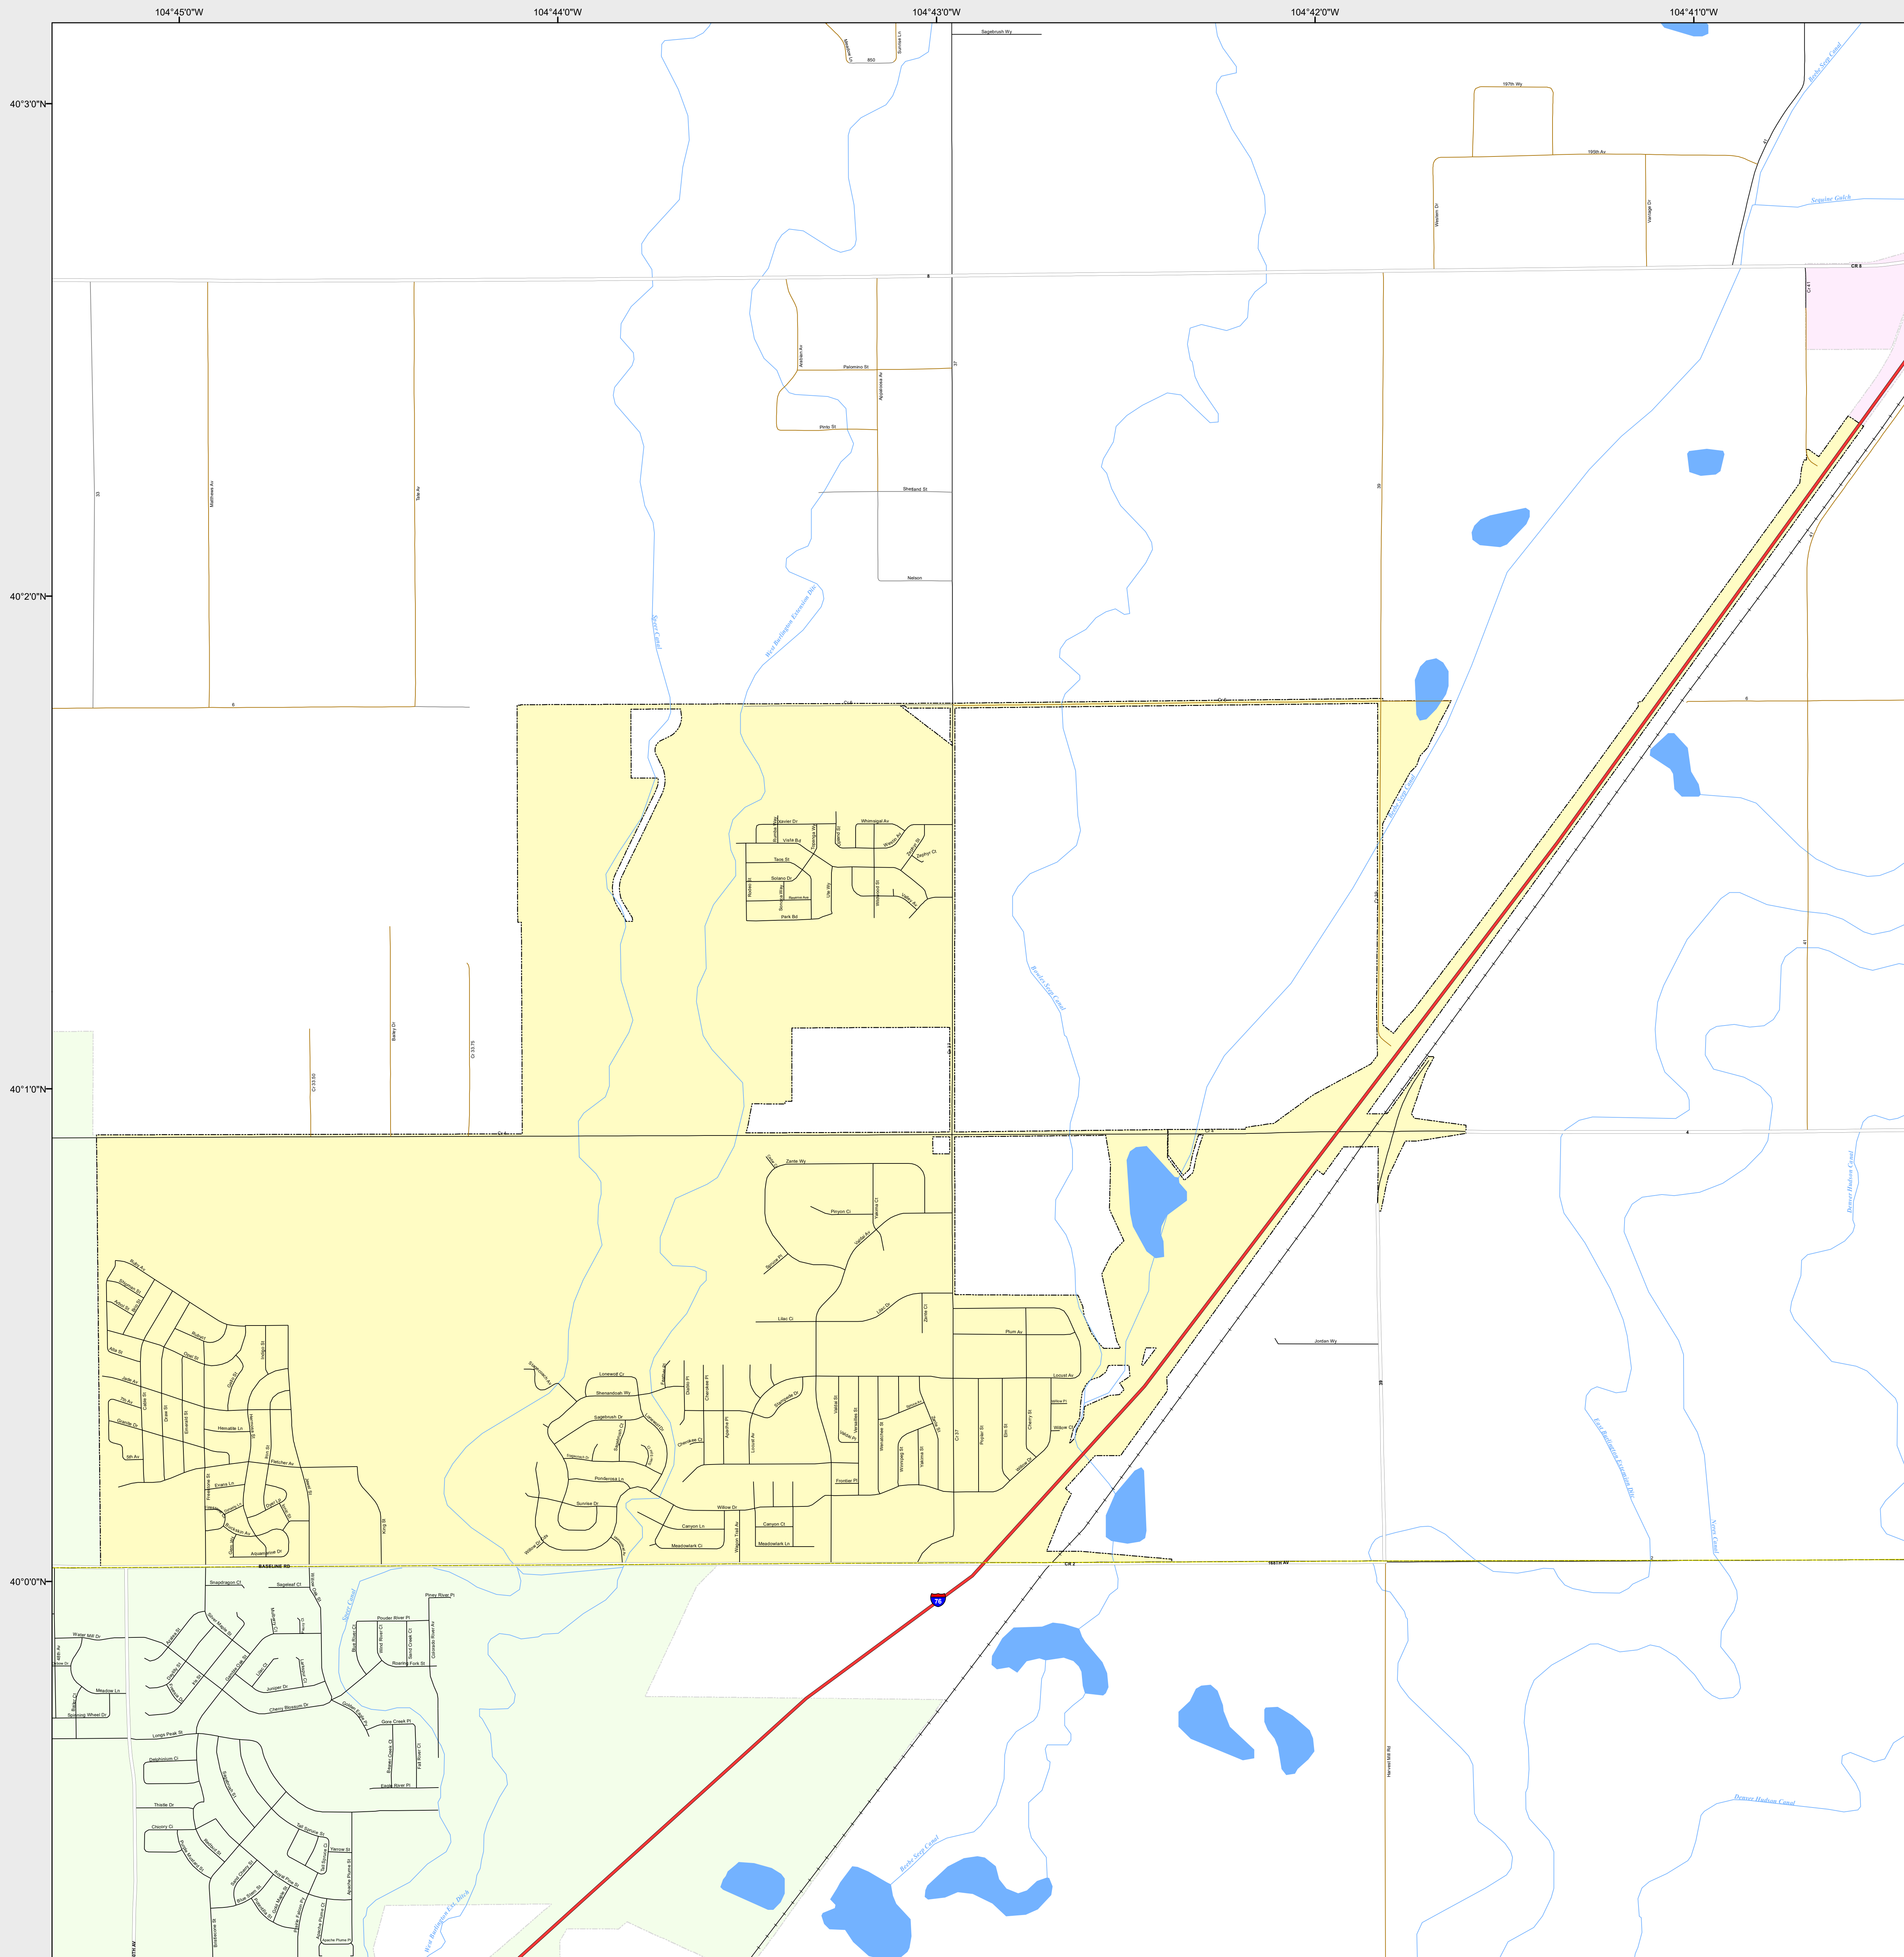

# LOCHBUIE

-  Highways
- Major Roads
  -  Paved
  -  Gravel
  -  Bladed
- Local Roads
  -  Paved
  -  Gravel
  -  Bladed
- Base Data
  -  City Limits
  -  Counties
  -  Cemetery
  -  Lakes
  -  Rivers/Streams
  -  Railroads
- Public Land Classification
  -  Public Lands
  -  State Lands
  -  National or State Forest
  -  National Parks/Monuments
  -  Indian Reservations
  -  Military/Federal
  -  Wilderness Areas

## State of Colorado

This city is located in the following count(ies):  
Weld

CDOT does not guarantee the accuracy of any information presented, is not liable in any respect for any errors, or omissions and is not responsible for determining fitness for use in this map. Source of landowner data is COMaP v9. This map does not imply permission of public access.