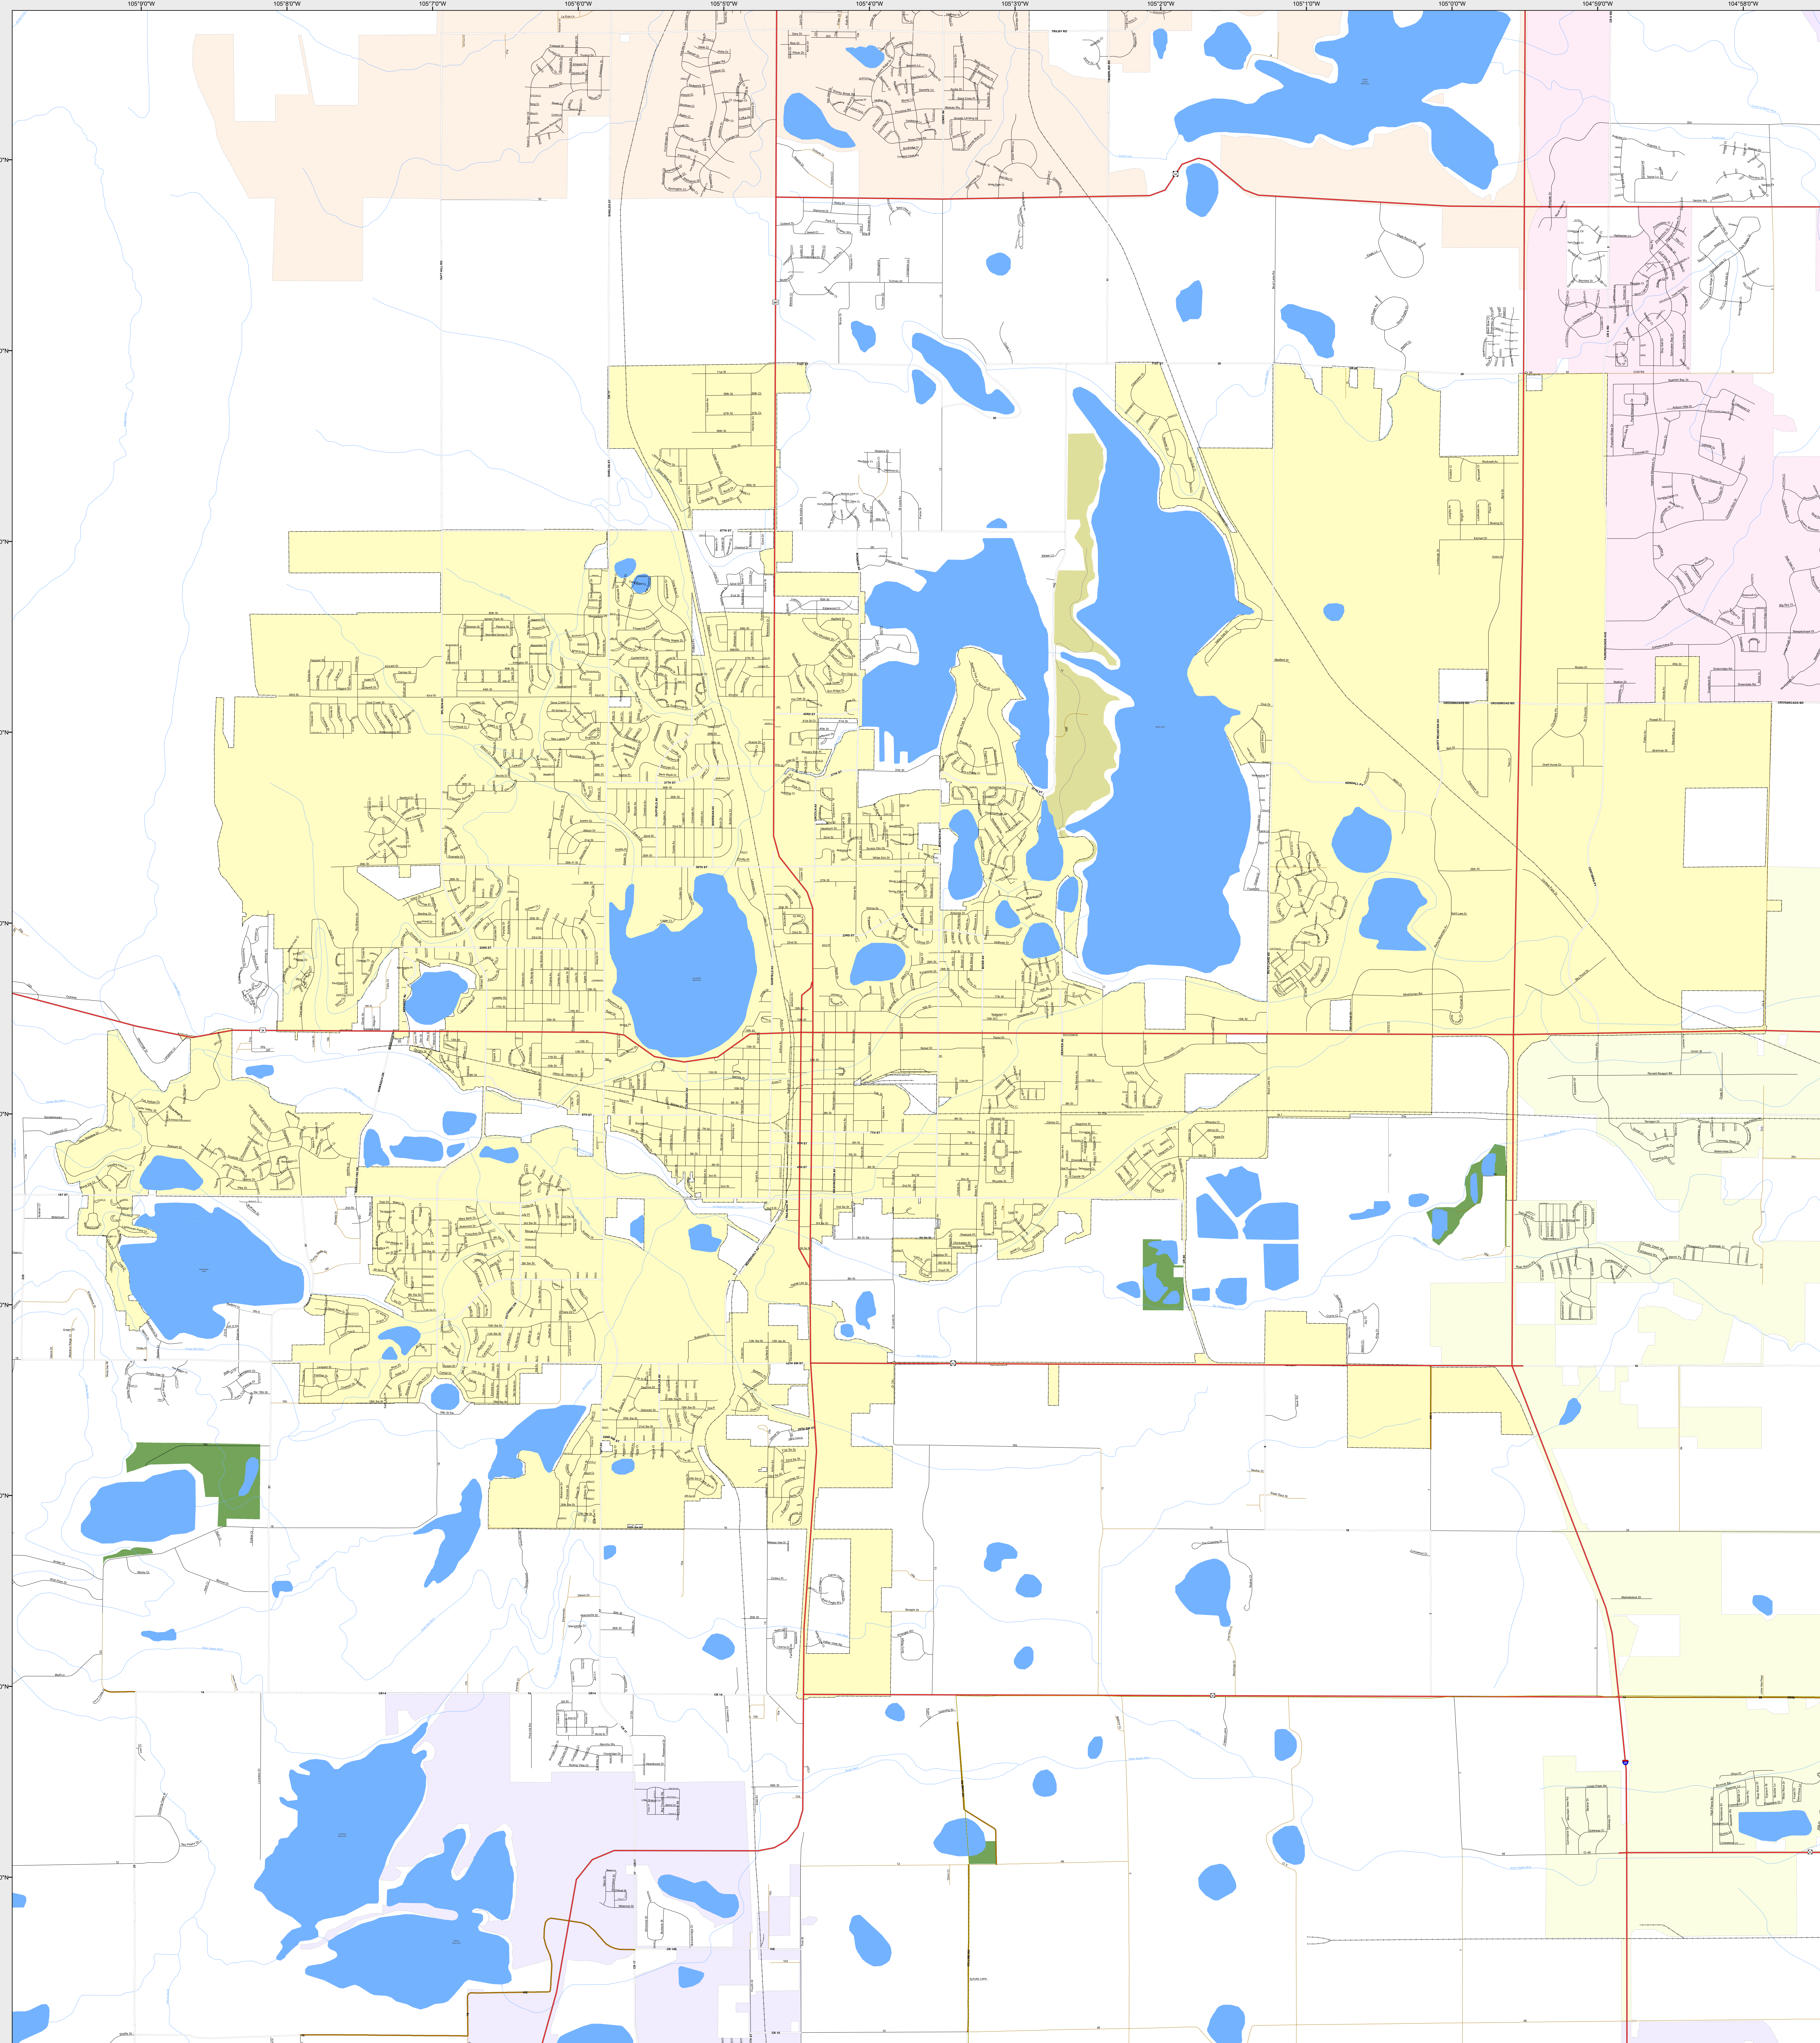

LOVELAND

- Highways
- **Major Roads**
  - Paved
  - Gravel
  - Bladed
- **Local Roads**
  - Paved
  - Gravel
  - Bladed
- **Base Data**
  - City Limits
  - Counties
  - Cemetery
  - Lakes
  - Rivers/Streams
  - Railroads
- **Public Land Classification**
  - Public Lands
  - State Lands
  - National or State Forest
  - National Parks/Monuments
  - Indian Reservations
  - Military/Federal
  - Wilderness Areas

0 0.35 0.7 Miles

State of Colorado

This city is located in the following count(ies):
Larimer