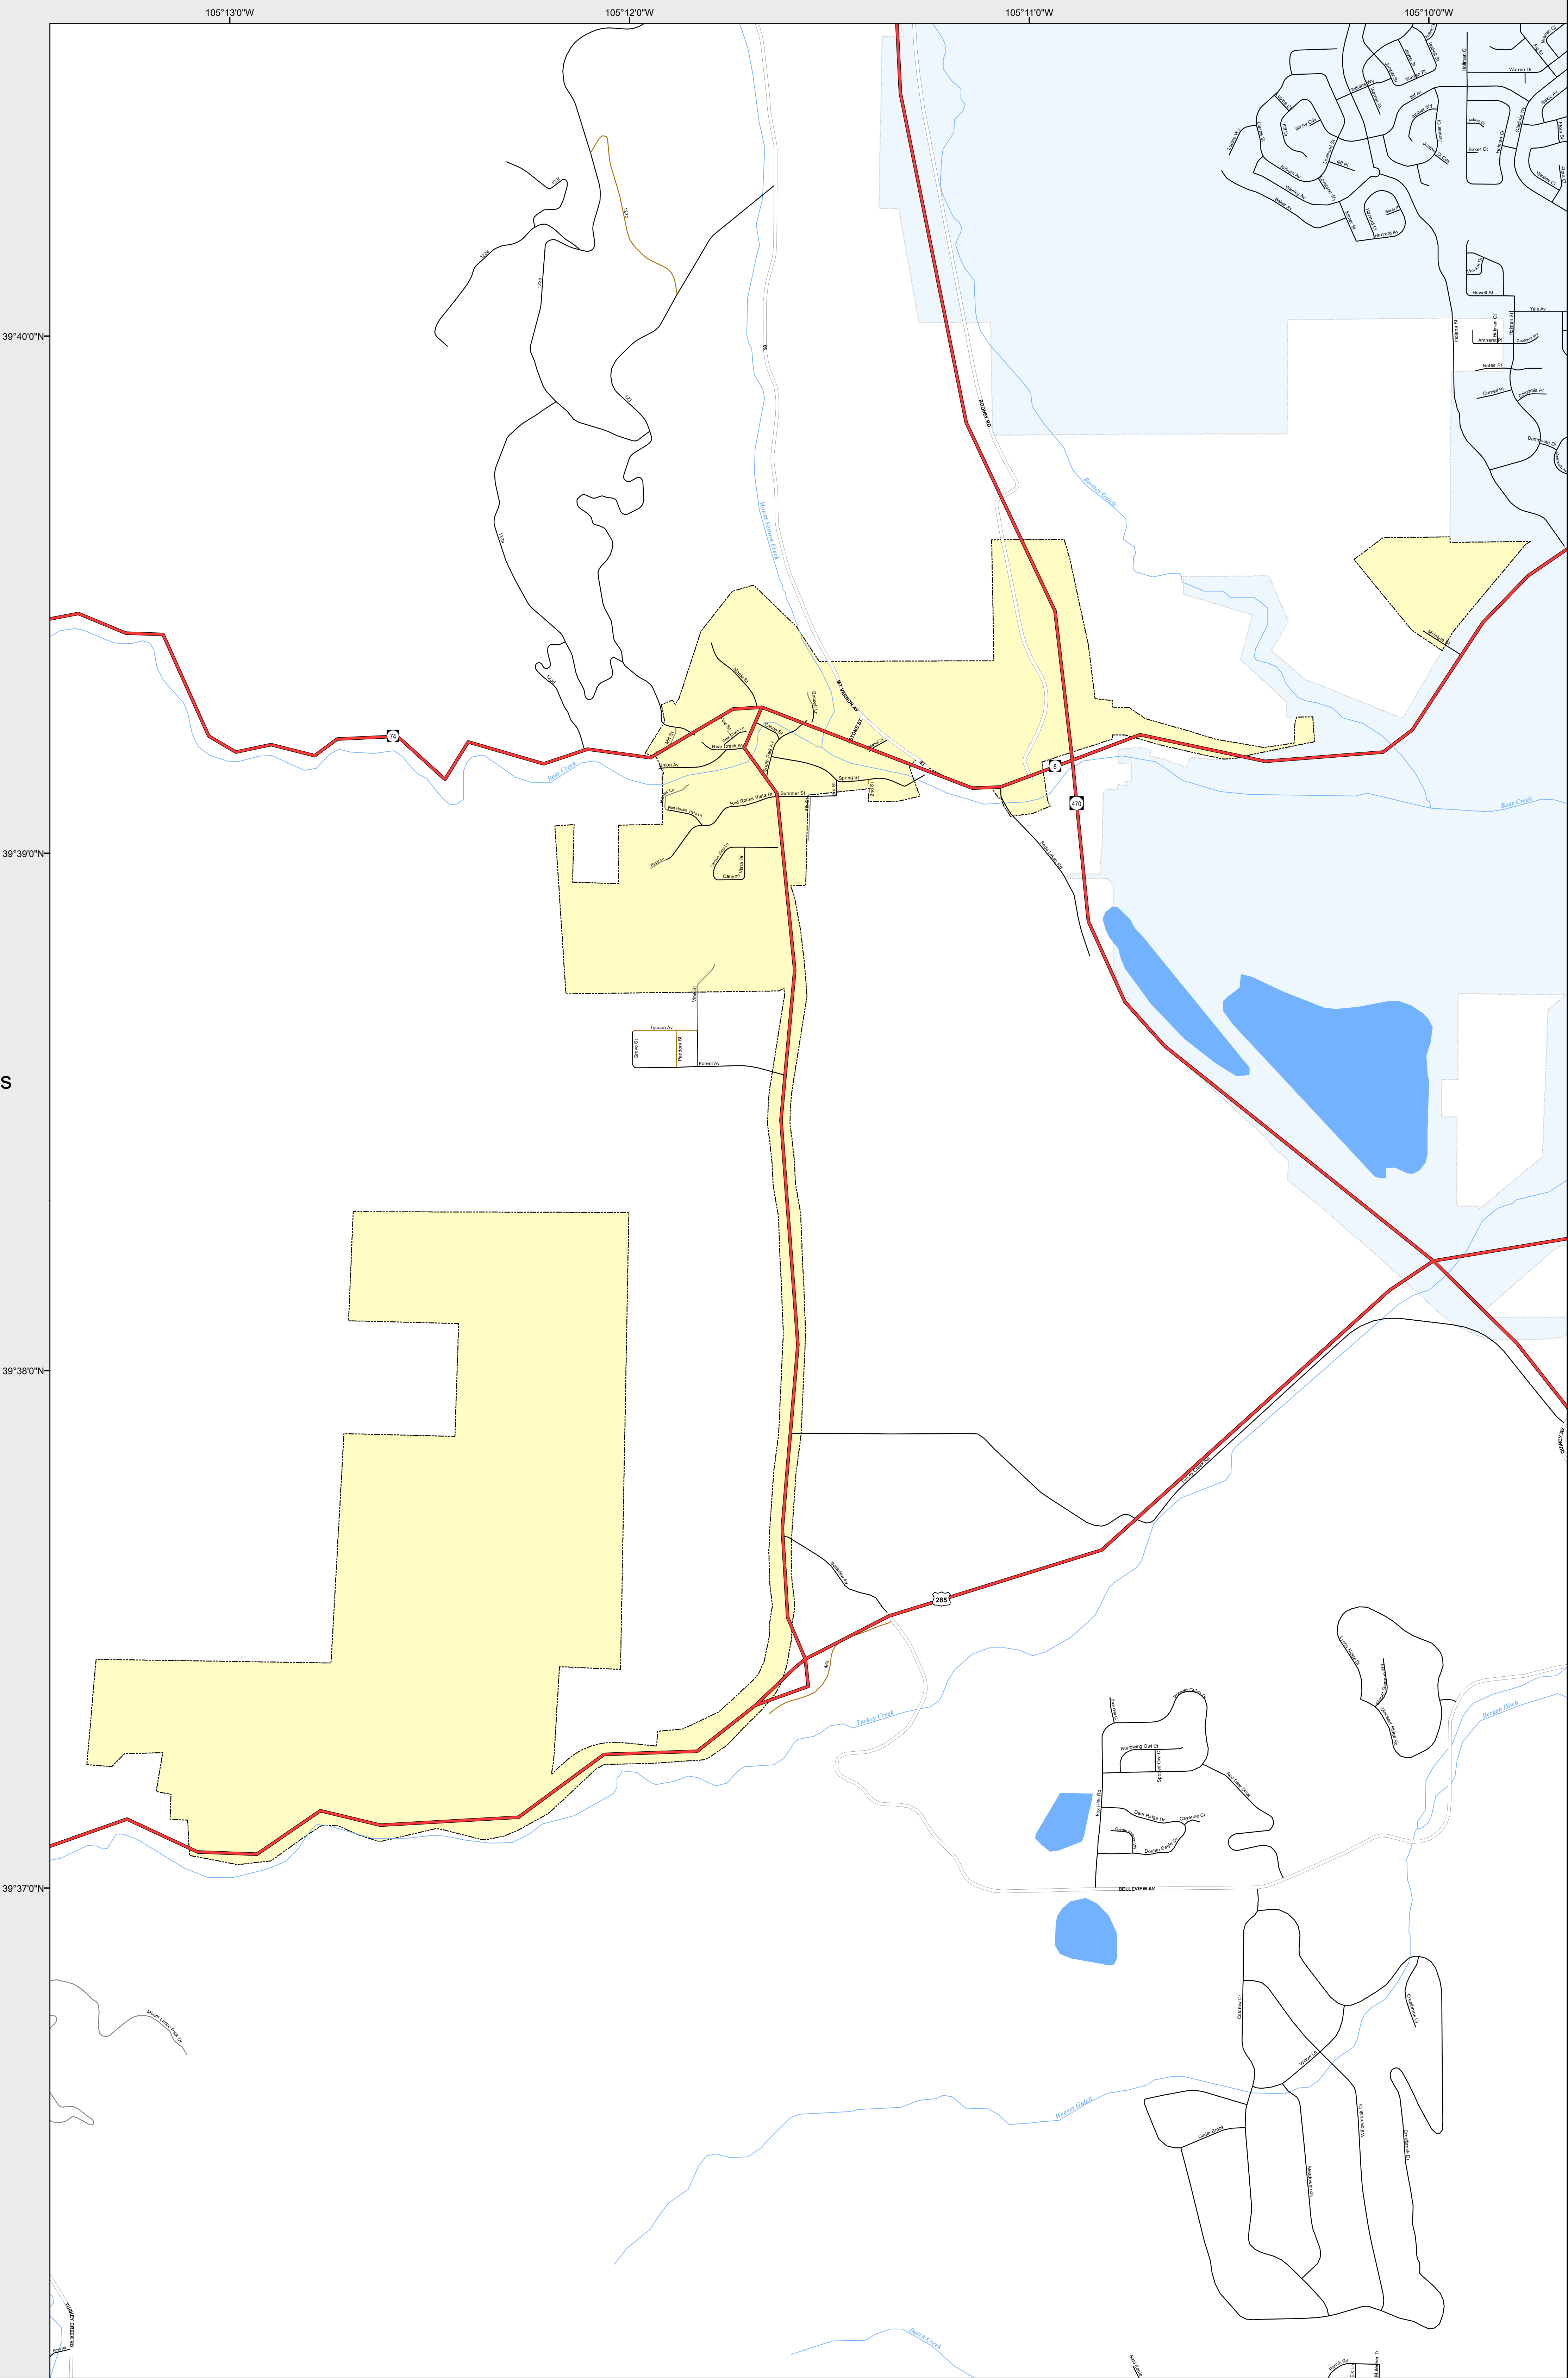

MORRISON

-  Highways
- Major Roads**
 -  Paved
 -  Gravel
 -  Bladed
- Local Roads**
 -  Paved
 -  Gravel
 -  Bladed
- Base Data**
 -  City Limits
 -  Counties
 -  Cemetery
 -  Lakes
 -  Rivers/Streams
 -  Railroads
- Public Land Classification**
 -  Public Lands
 -  State Lands
 -  National or State Forest
 -  National Parks/Monuments
 -  Indian Reservations
 -  Military/Federal
 -  Wilderness Areas

0 0.2 0.4 Miles

State of Colorado

This city is located in the following count(ies):
Jefferson

CDOT does not guarantee the accuracy of any information presented, is not liable in any respect for any errors, or omissions and is not responsible for determining fitness for use in this map. Source of landowner data is COMaP v9. This map does not imply permission of public access.