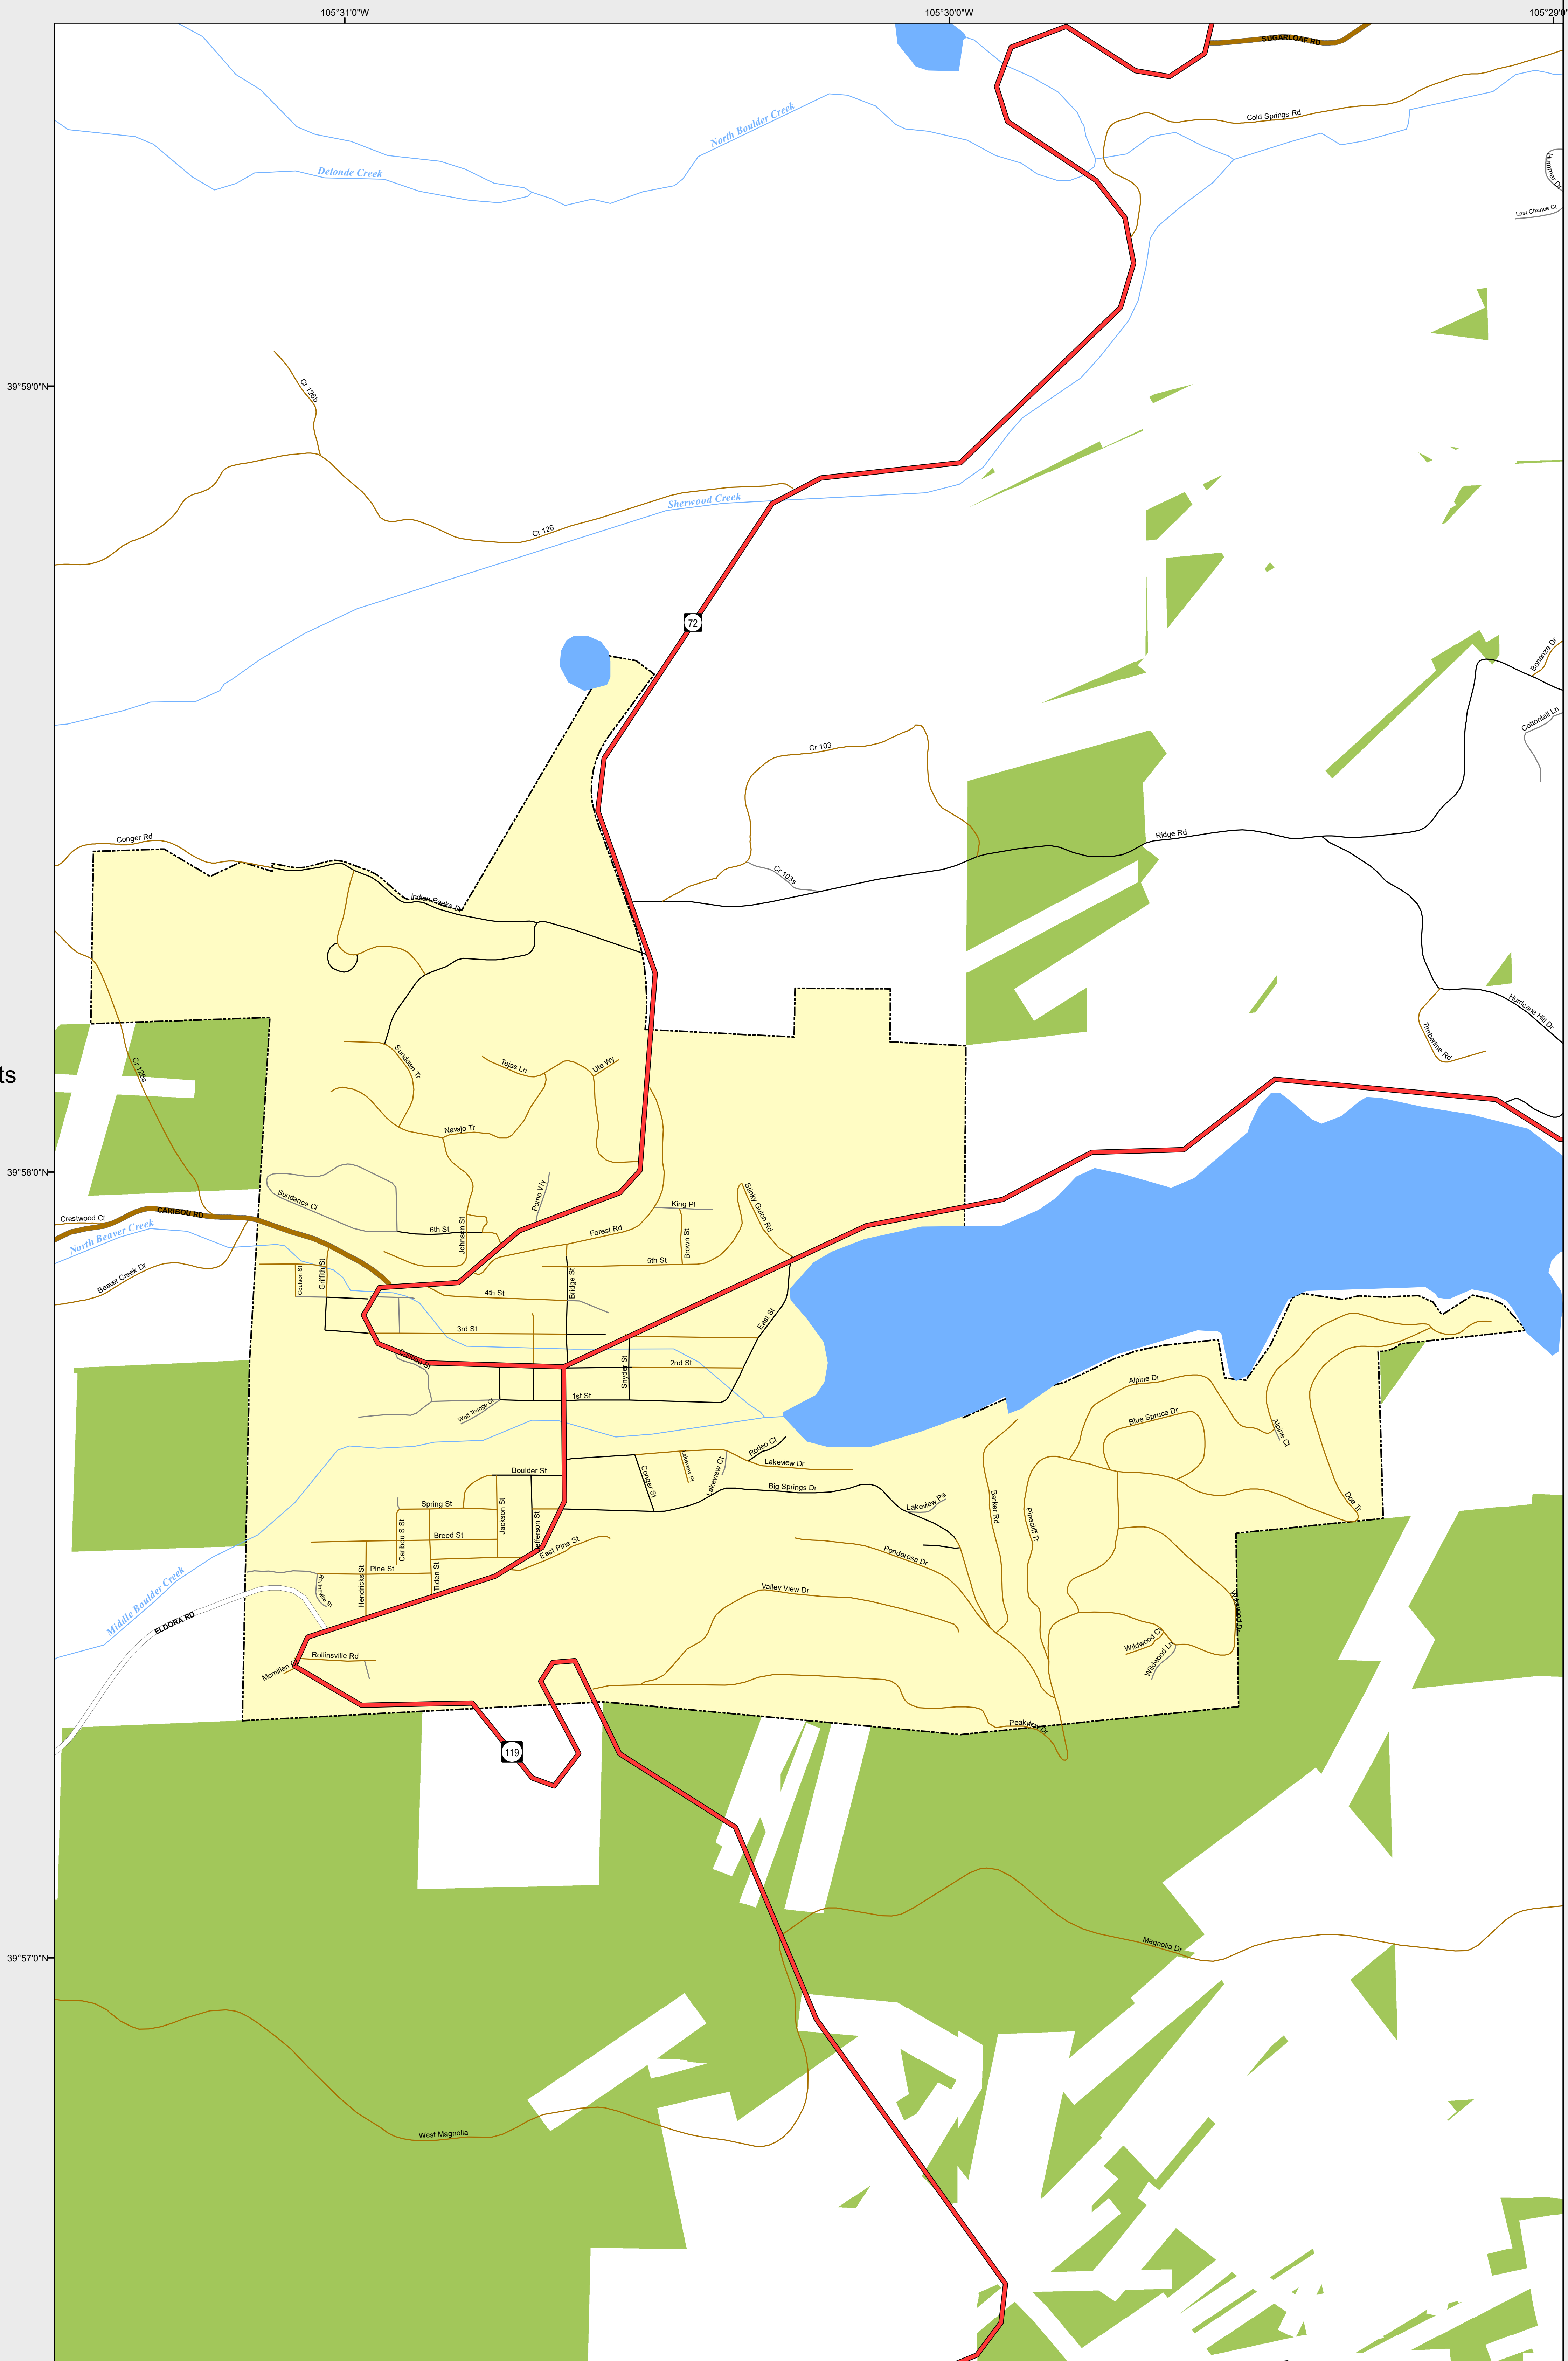

NEDERLAND

-  Highways
- Major Roads
 -  Paved
 -  Gravel
 -  Bladed
- Local Roads
 -  Paved
 -  Gravel
 -  Bladed
- Base Data
 -  City Limits
 -  Counties
 -  Cemetery
 -  Lakes
 -  Rivers/Streams
 -  Railroads
- Public Land Classification
 -  Public Lands
 -  State Lands
 -  National or State Forest
 -  National Parks/Monuments
 -  Indian Reservations
 -  Military/Federal
 -  Wilderness Areas

0 0.1 0.2 Miles

State of Colorado

This city is located in the following count(ies):
Boulder

CDOT does not guarantee the accuracy of any information presented, is not liable in any respect for any errors, or omissions and is not responsible for determining fitness for use in this map. Source of landowner data is COMaP v9. This map does not imply permission of public access.