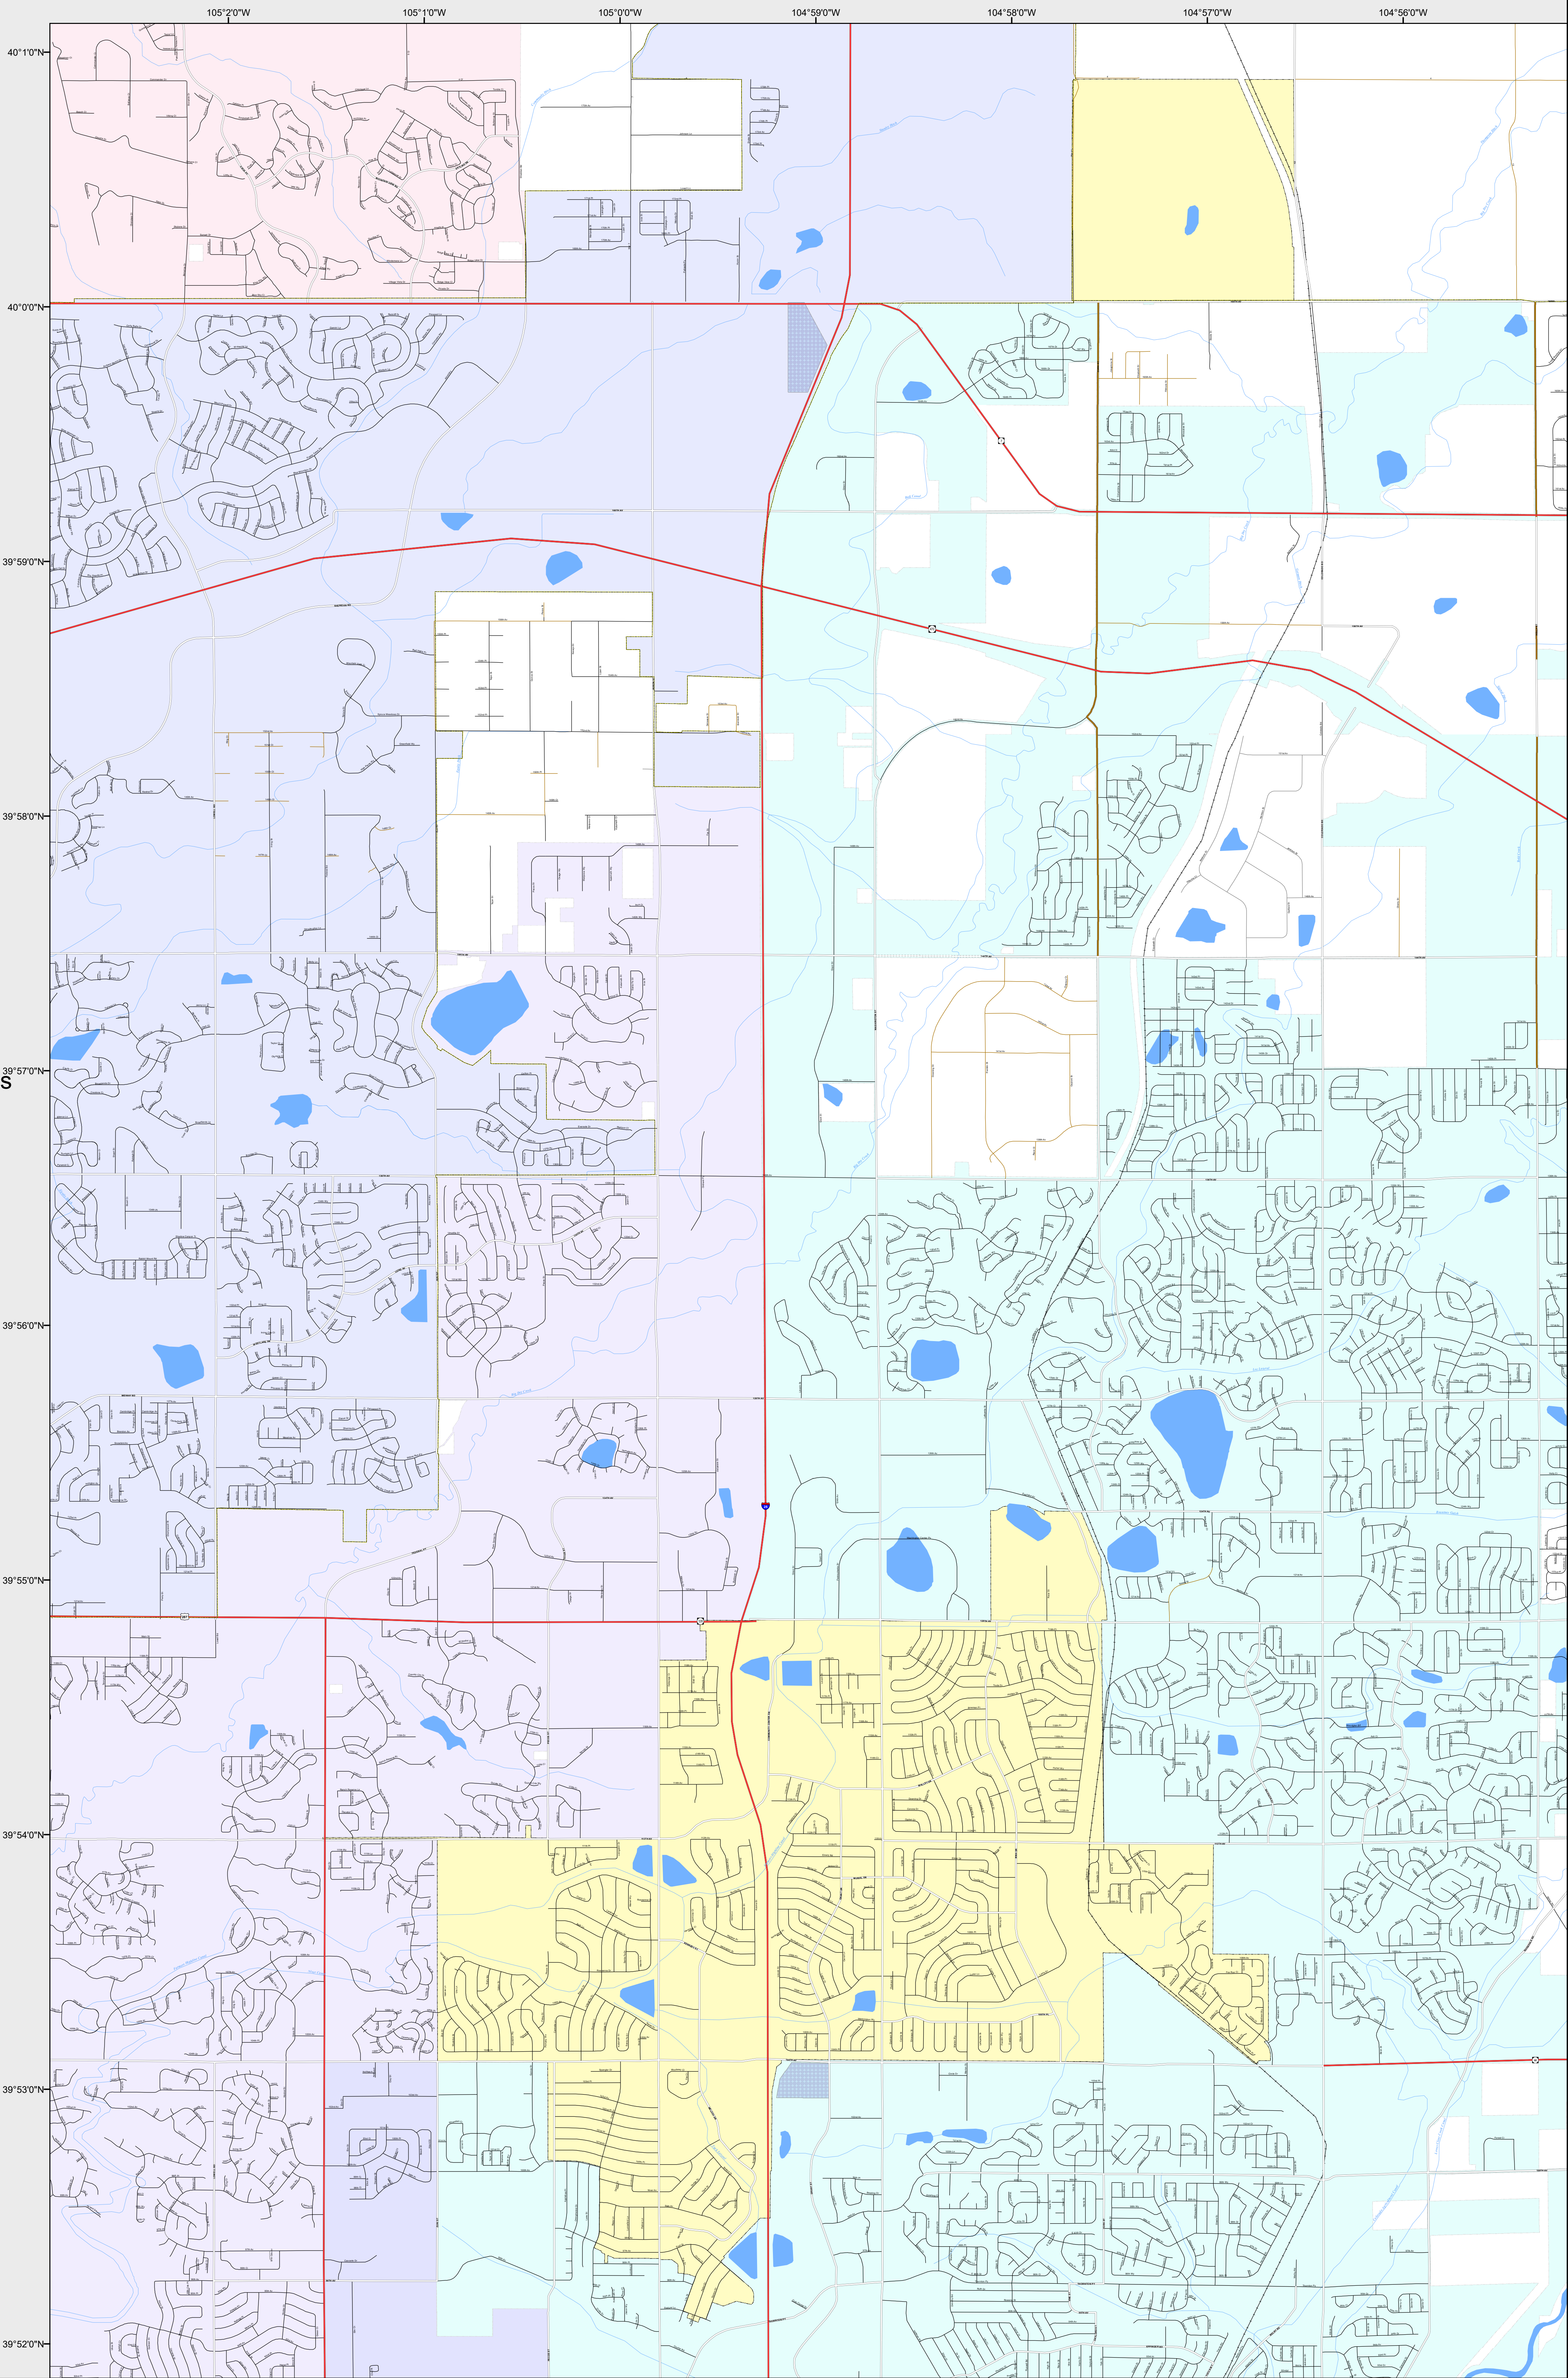

# NORTHGLENN

-  Highways
- Major Roads
  -  Paved
  -  Gravel
  -  Bladed
- Local Roads
  -  Paved
  -  Gravel
  -  Bladed
- Base Data
  -  City Limits
  -  Counties
  -  Cemetery
  -  Lakes
  -  Rivers/Streams
  -  Railroads
- Public Land Classification
  -  Public Lands
  -  State Lands
  -  National or State Forest
  -  National Parks/Monuments
  -  Indian Reservations
  -  Military/Federal
  -  Wilderness Areas

0 0.4 0.8 Miles

## State of Colorado

This city is located in the following count(ies):  
Adams

CDOT does not guarantee the accuracy of any information presented, is not liable in any respect for any errors, or omissions and is not responsible for determining fitness for use in this map. Source of landowner data is COMaP v9. This map does not imply permission of public access.