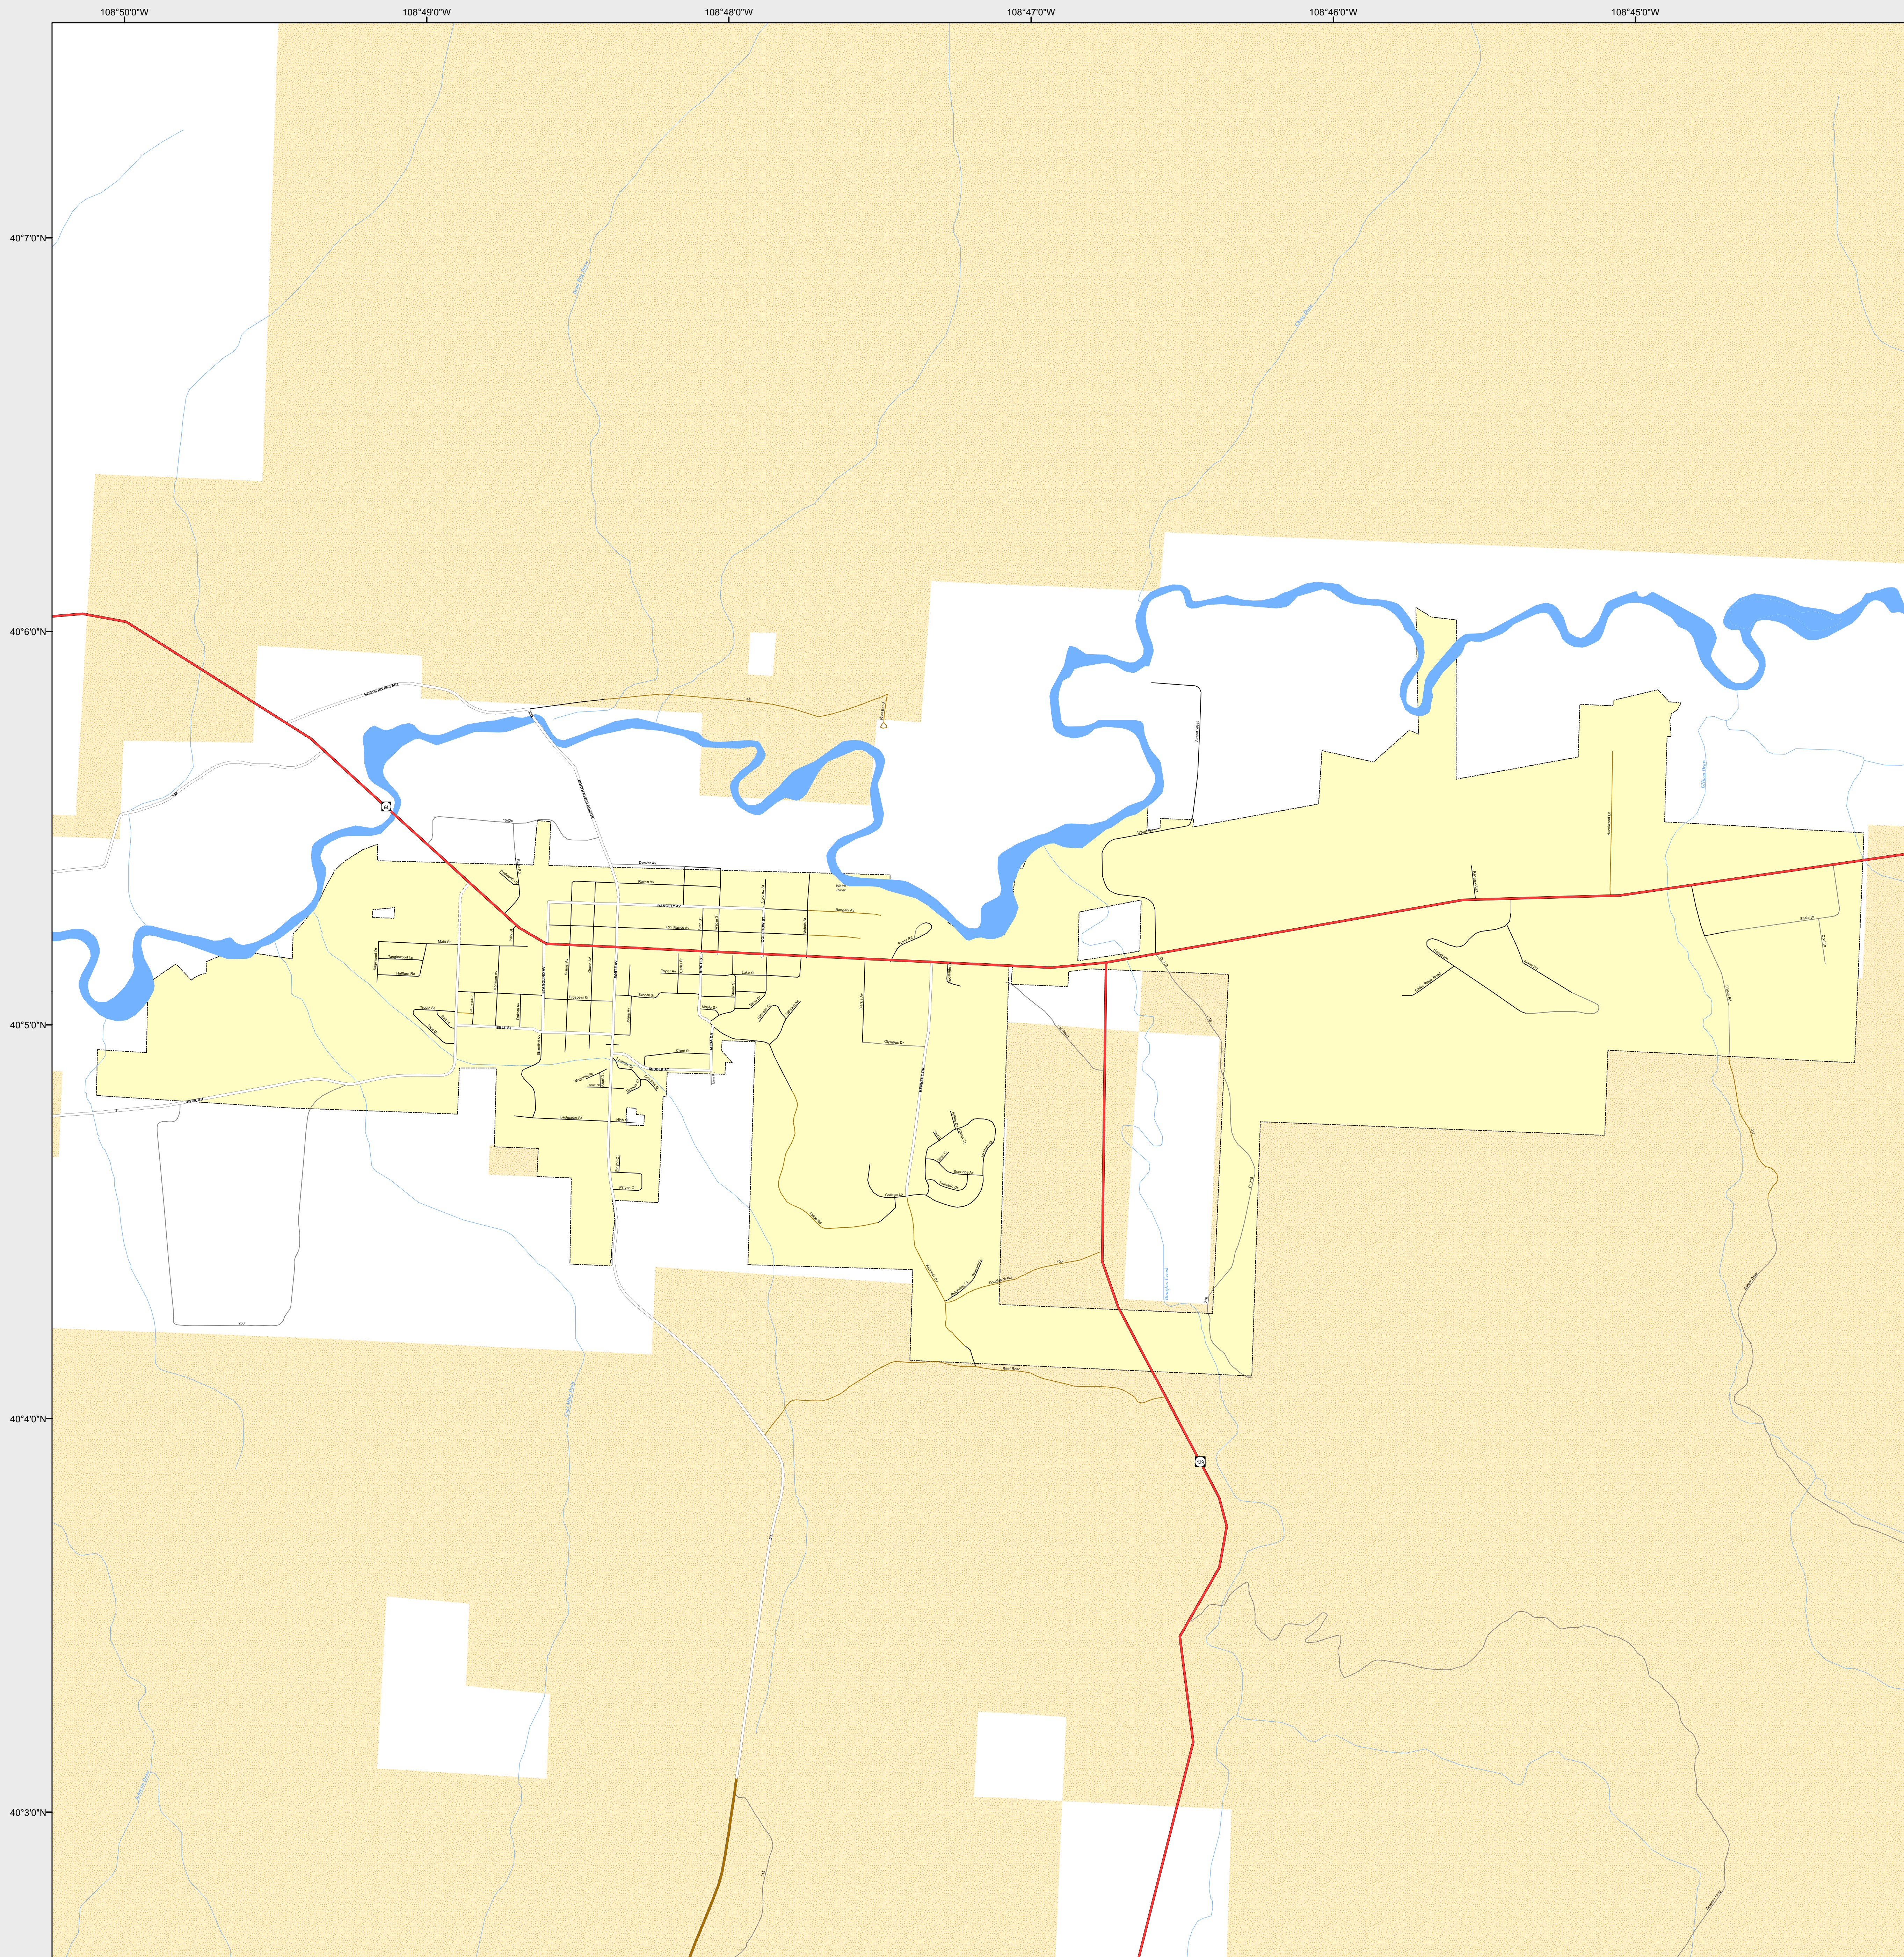

RANGELY

-  Highways
- Major Roads
 -  Paved
 -  Gravel
 -  Bladed
- Local Roads
 -  Paved
 -  Gravel
 -  Bladed
- Base Data
 -  City Limits
 -  Counties
 -  Cemetery
 -  Lakes
 -  Rivers/Streams
 -  Railroads
- Public Land Classification
 -  Public Lands
 -  State Lands
 -  National or State Forest
 -  National Parks/Monuments
 -  Indian Reservations
 -  Military/Federal
 -  Wilderness Areas

State of Colorado

This city is located in the following count(ies):
Rio Blanco

CDOT does not guarantee the accuracy of any information presented, is not liable in any respect for any errors, or omissions and is not responsible for determining fitness for use in this map. Source of landowner data is COMaP v9. This map does not imply permission of public access.