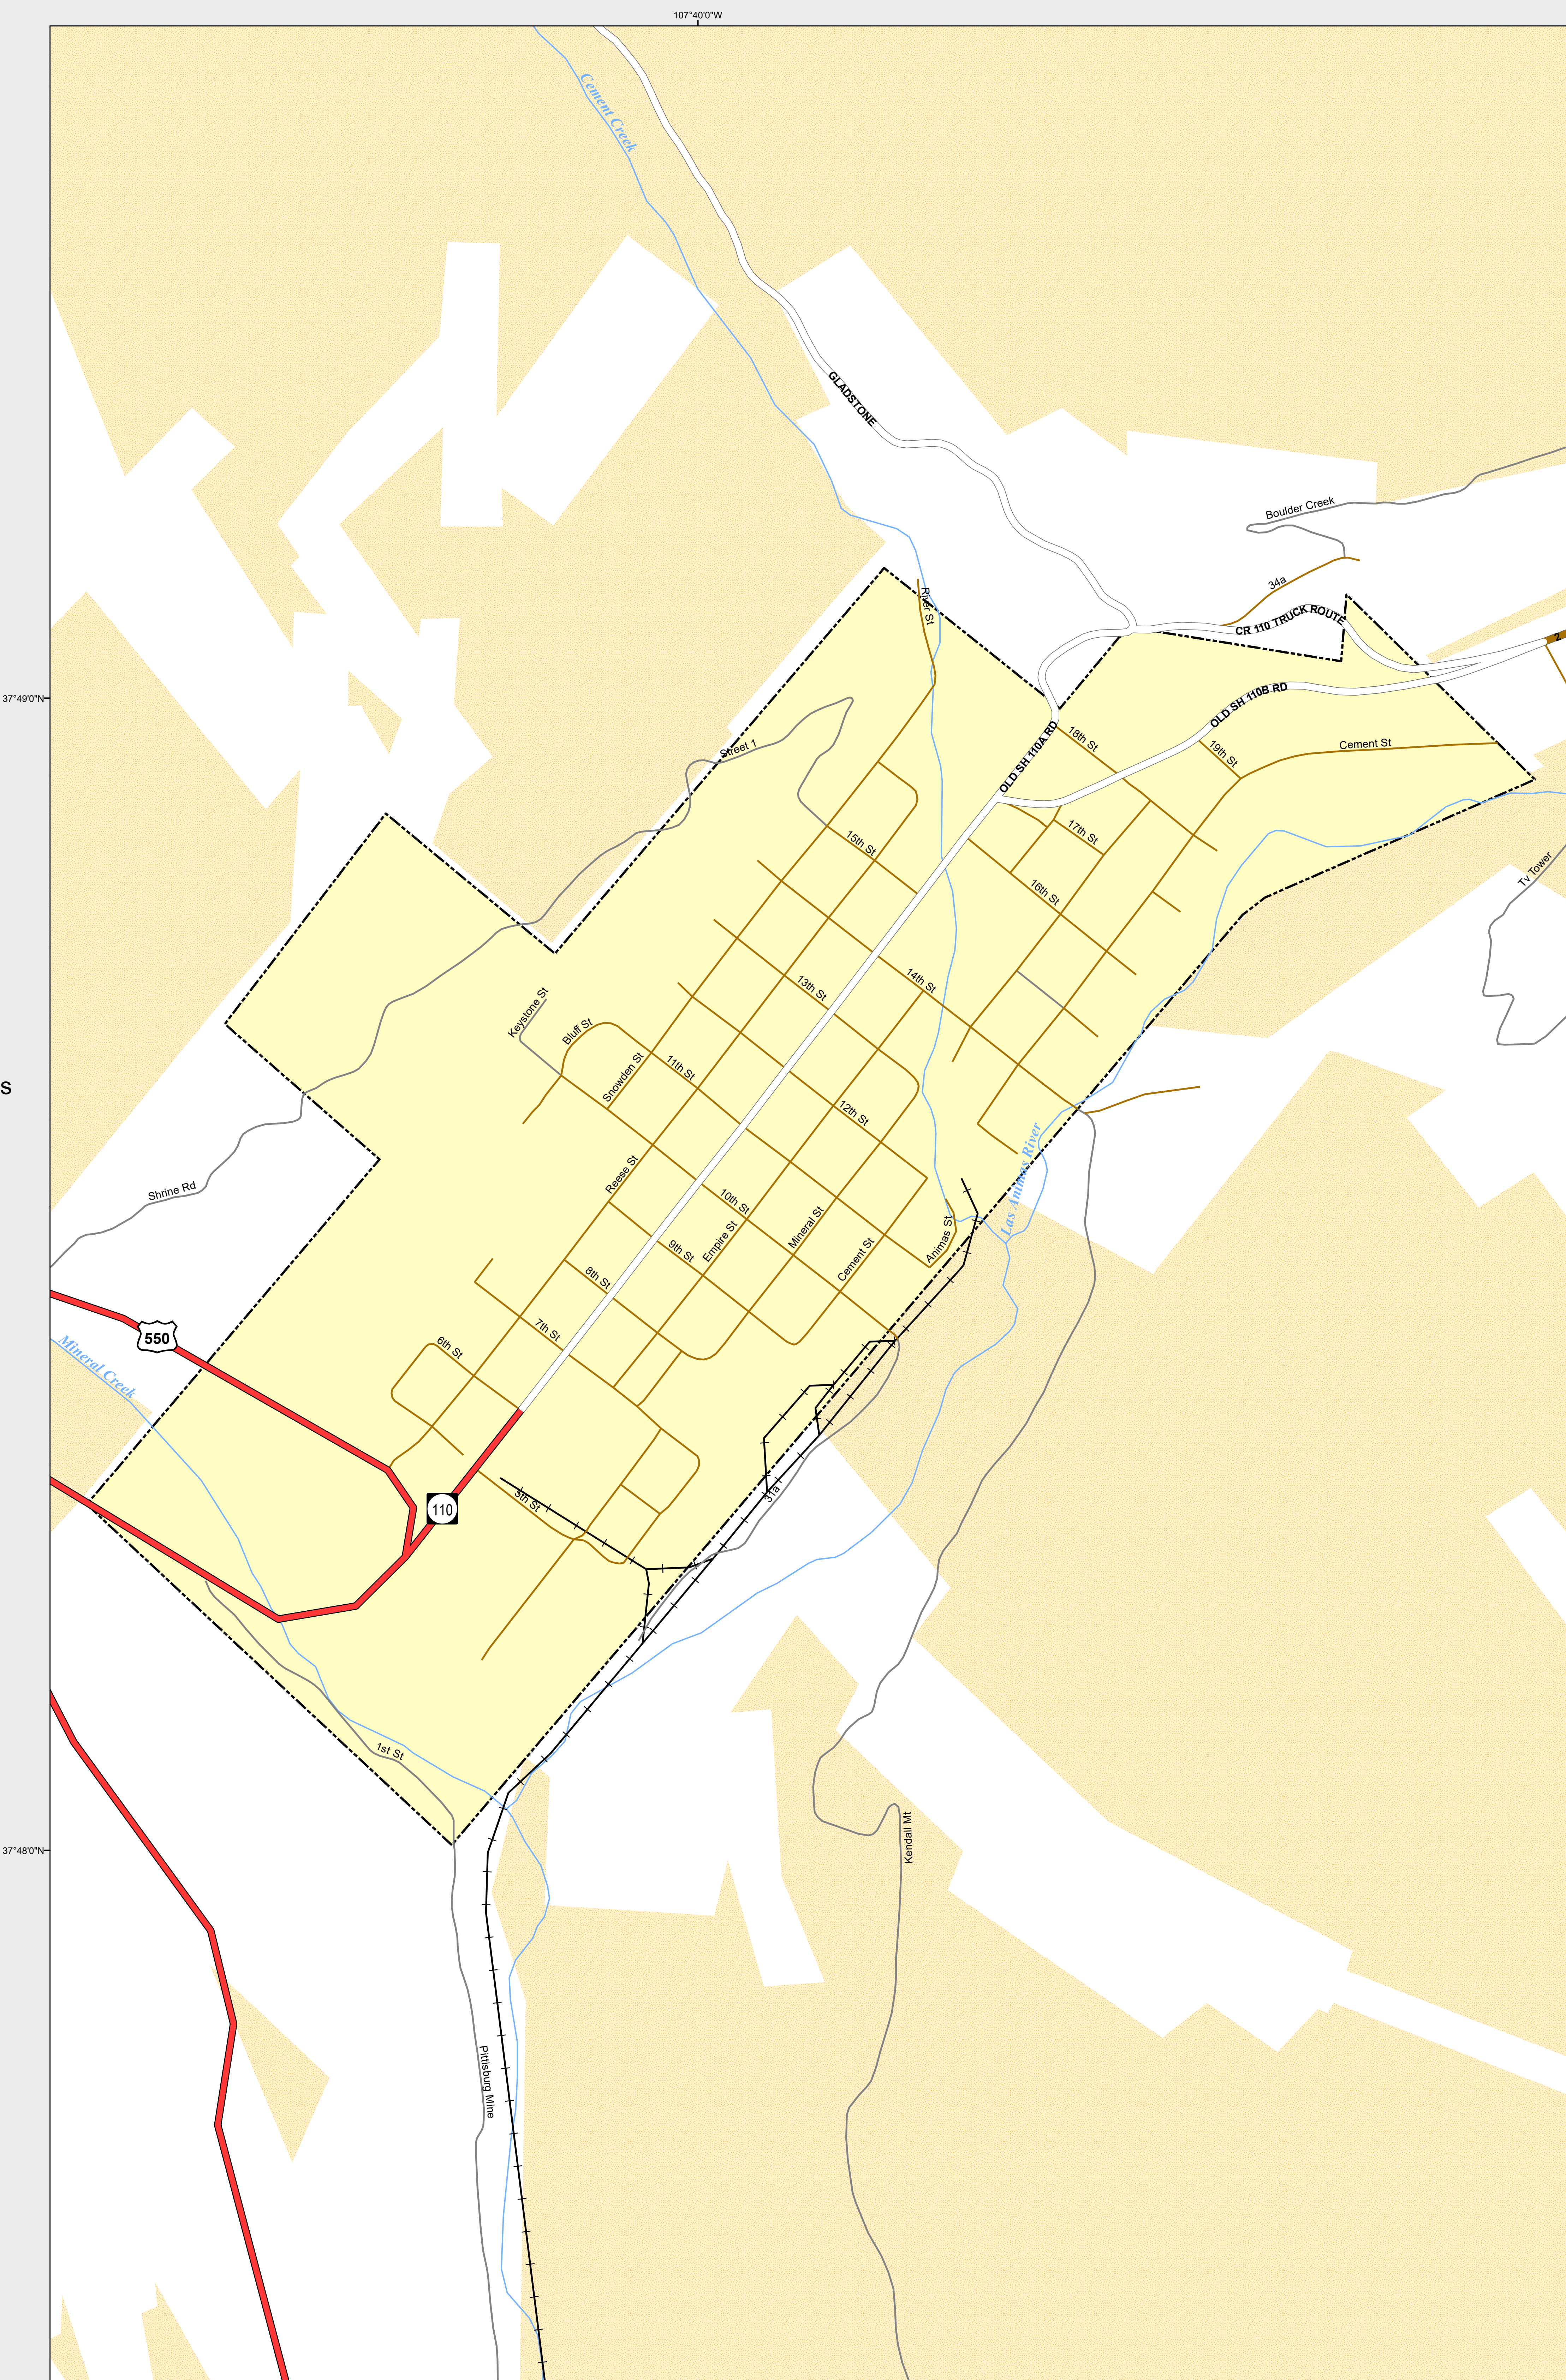

# SILVERTON

-  Highways
- Major Roads
  -  Paved
  -  Gravel
  -  Bladed
- Local Roads
  -  Paved
  -  Gravel
  -  Bladed
- Base Data
  -  City Limits
  -  Counties
  -  Cemetery
  -  Lakes
  -  Rivers/Streams
  -  Railroads
- Public Land Classification
  -  Public Lands
  -  State Lands
  -  National or State Forest
  -  National Parks/Monuments
  -  Indian Reservations
  -  Military/Federal
  -  Wilderness Areas

0 0.095 0.19 Miles

## State of Colorado

This city is located in the following count(ies):  
San Juan

CDOT does not guarantee the accuracy of any information presented, is not liable in any respect for any errors, or omissions and is not responsible for determining fitness for use in this map. Source of landowner data is COMaP v9. This map does not imply permission of public access.