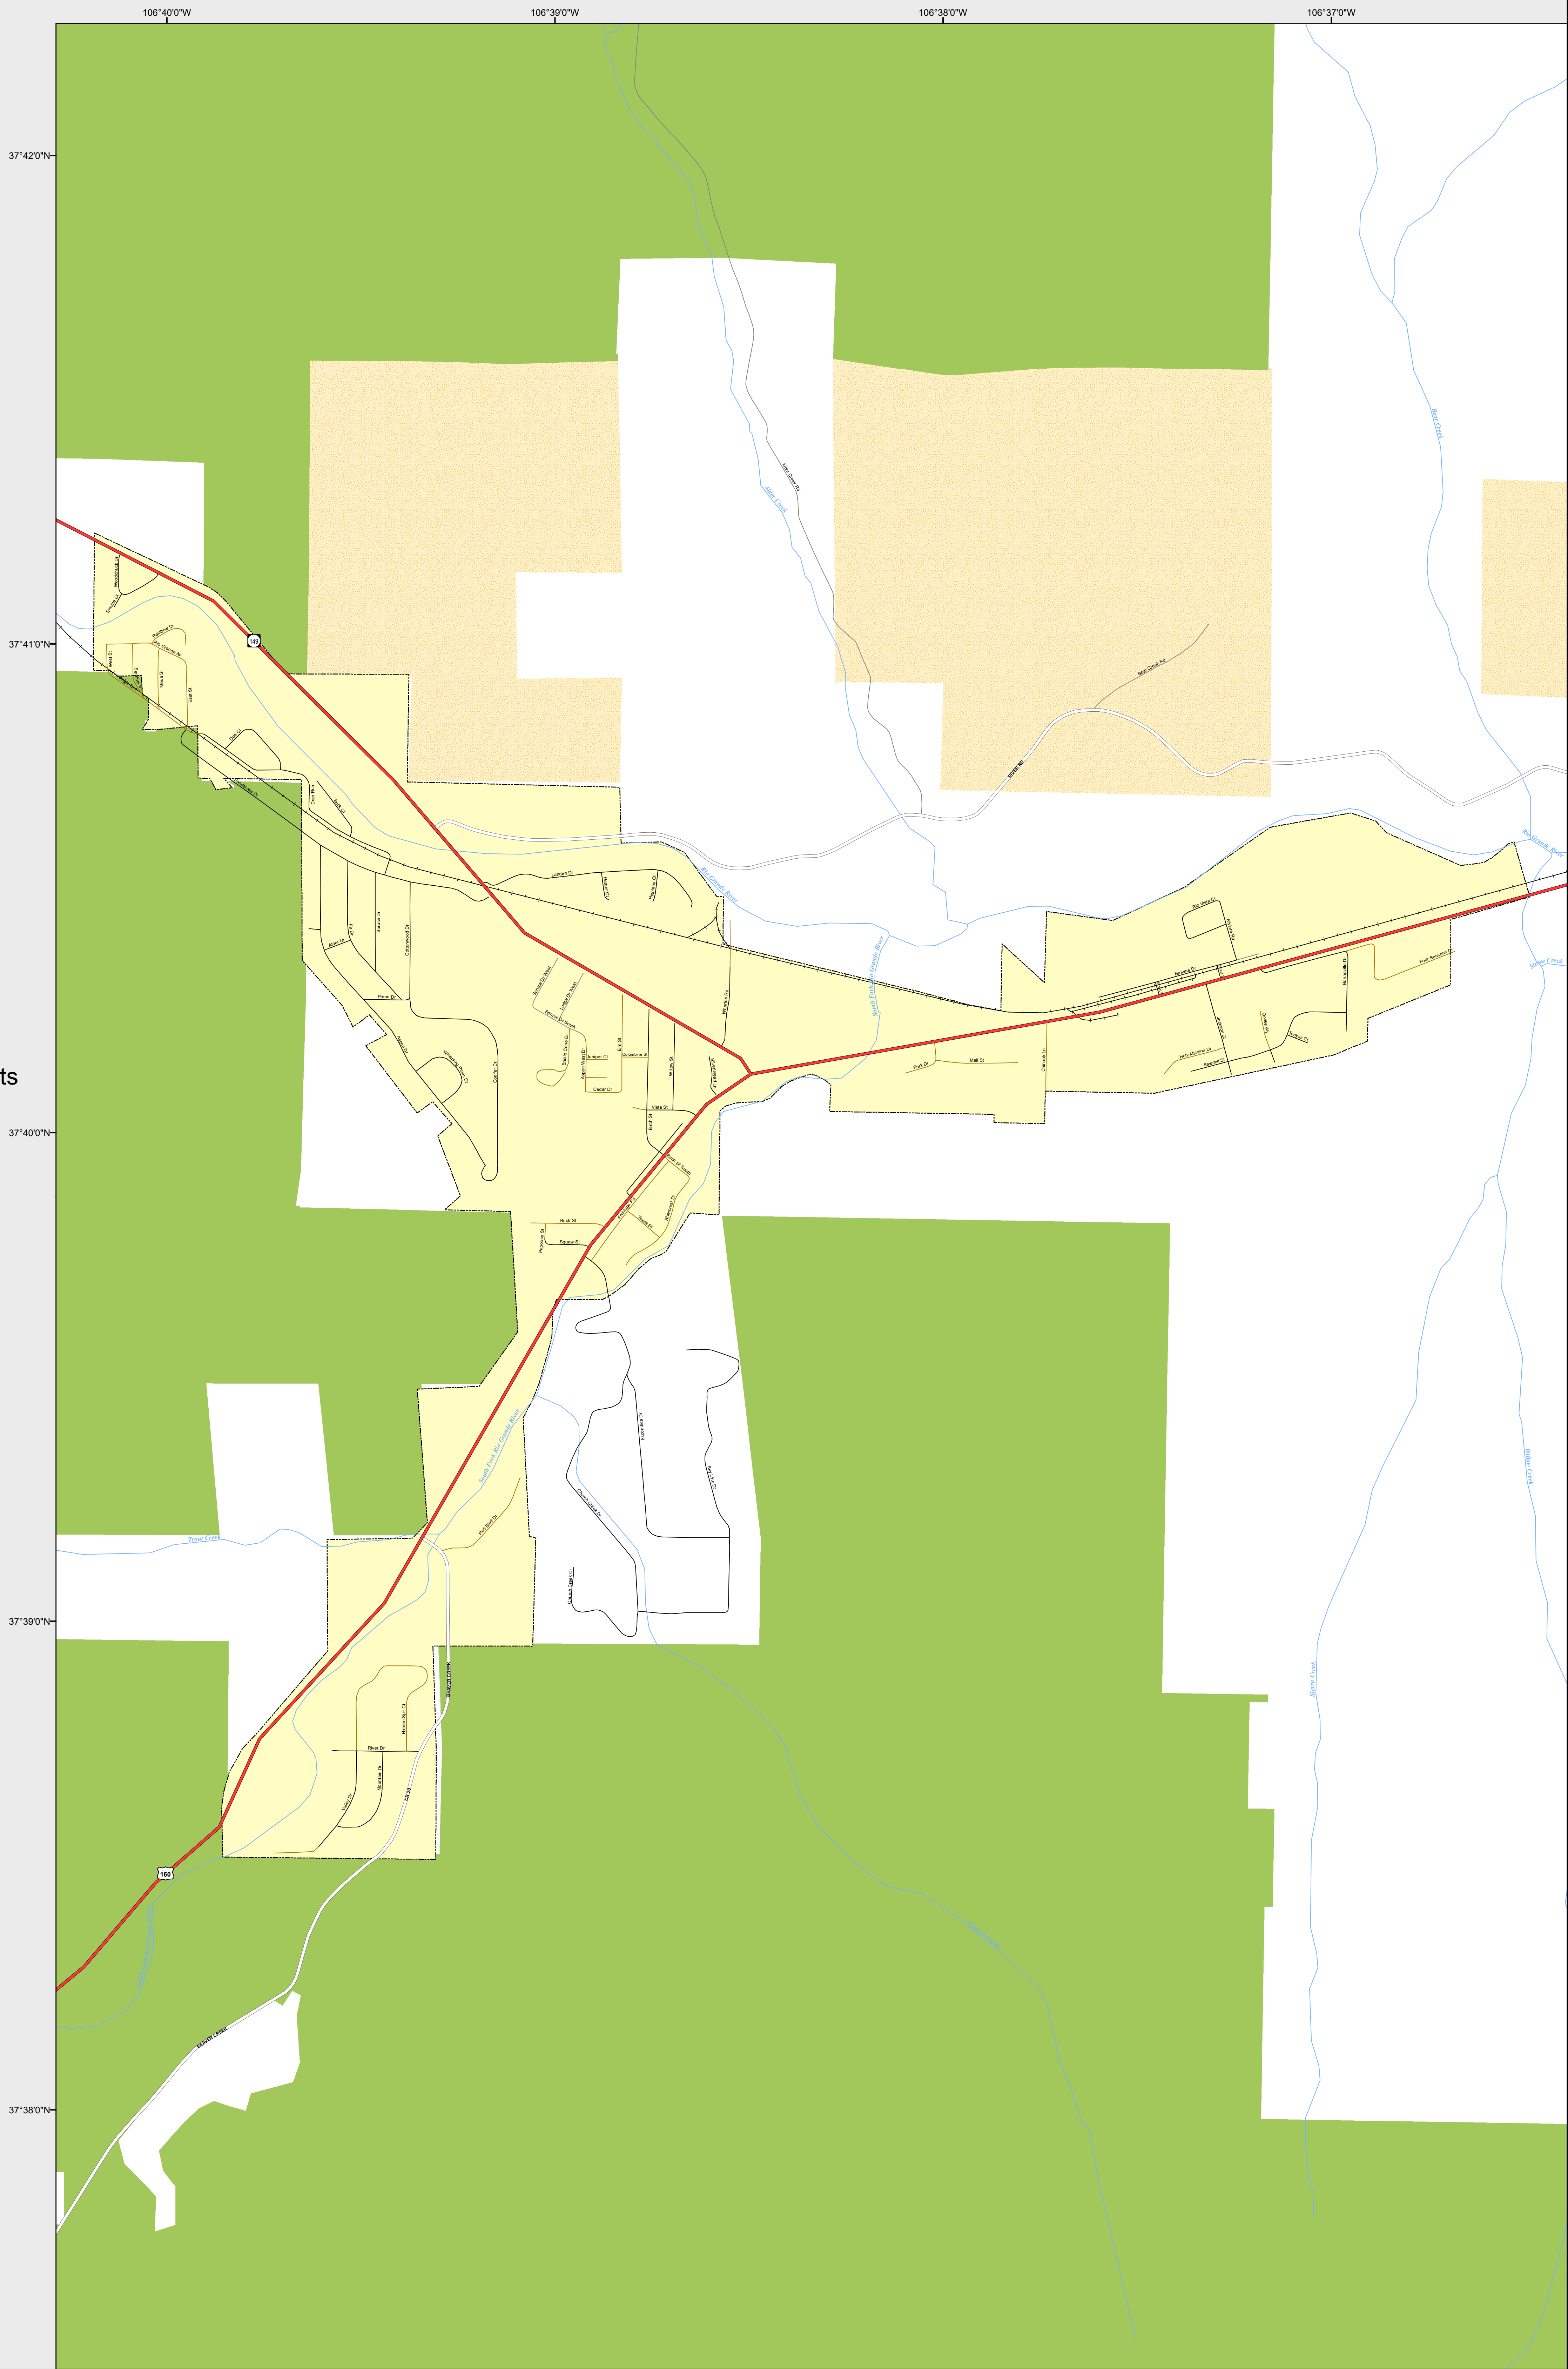

SOUTH FORK

- Highways
- Major Roads**
 - Paved
 - Gravel
 - Bladed
- Local Roads**
 - Paved
 - Gravel
 - Bladed
- Base Data**
 - City Limits
 - Counties
 - Cemetery
 - Lakes
 - Rivers/Streams
 - Railroads
- Public Land Classification**
 - Public Lands
 - State Lands
 - National or State Forest
 - National Parks/Monuments
 - Indian Reservations
 - Military/Federal
 - Wilderness Areas

State of Colorado

This city is located in the following count(ies):
Rio Grande

CDOT does not guarantee the accuracy of any information presented, is not liable in any respect for any errors, or omissions and is not responsible for determining fitness for use in this map. Source of landowner data is COMaP v9. This map does not imply permission of public access.