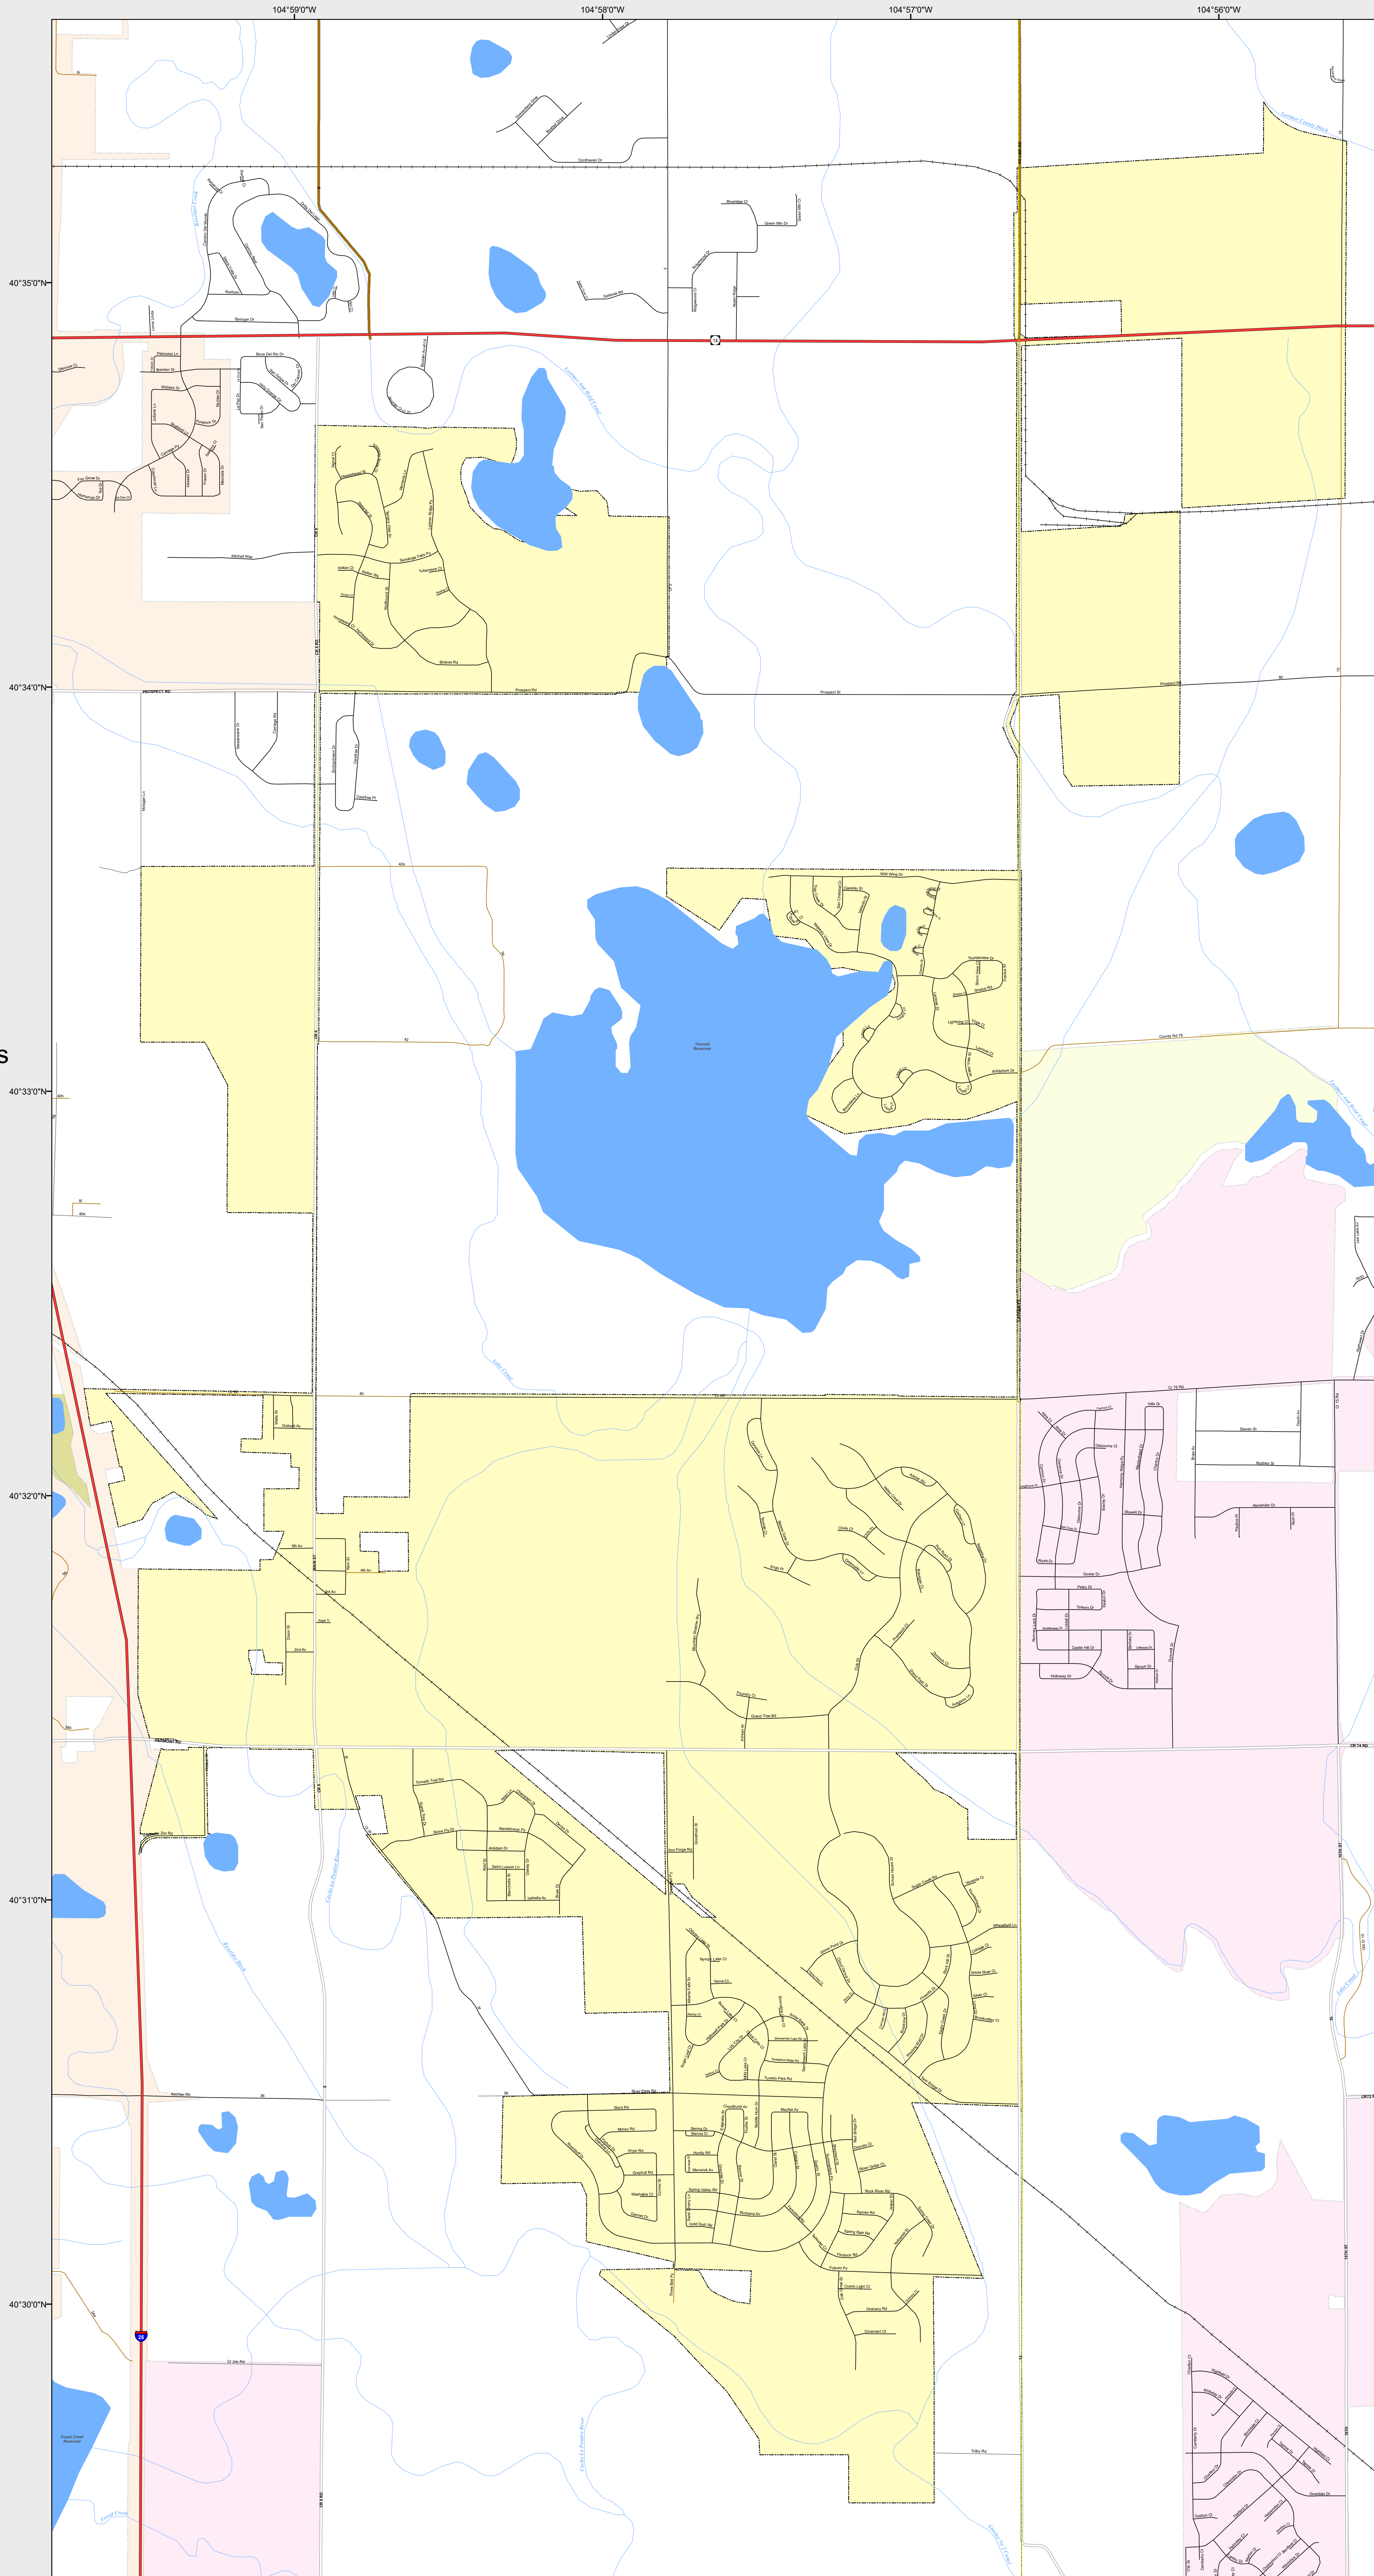

# TIMNATH

-  Highways
- Major Roads**
-  Paved
-  Gravel
-  Bladed
- Local Roads**
-  Paved
-  Gravel
-  Bladed
- Base Data**
-  City Limits
-  Counties
-  Cemetery
-  Lakes
-  Rivers/Streams
-  Railroads
- Public Land Classification**
-  Public Lands
-  State Lands
-  National or State Forest
-  National Parks/Monuments
-  Indian Reservations
-  Military/Federal
-  Wilderness Areas

0 0.25 0.5 Miles

State of Colorado  
This city is located in the following count(ies):  
Larimer

CDOT does not guarantee the accuracy of any information presented, is not liable in any respect for any errors, or omissions and is not responsible for determining fitness for use in this map. Source of landowner data is COMap v9. This map does not imply permission of public access.