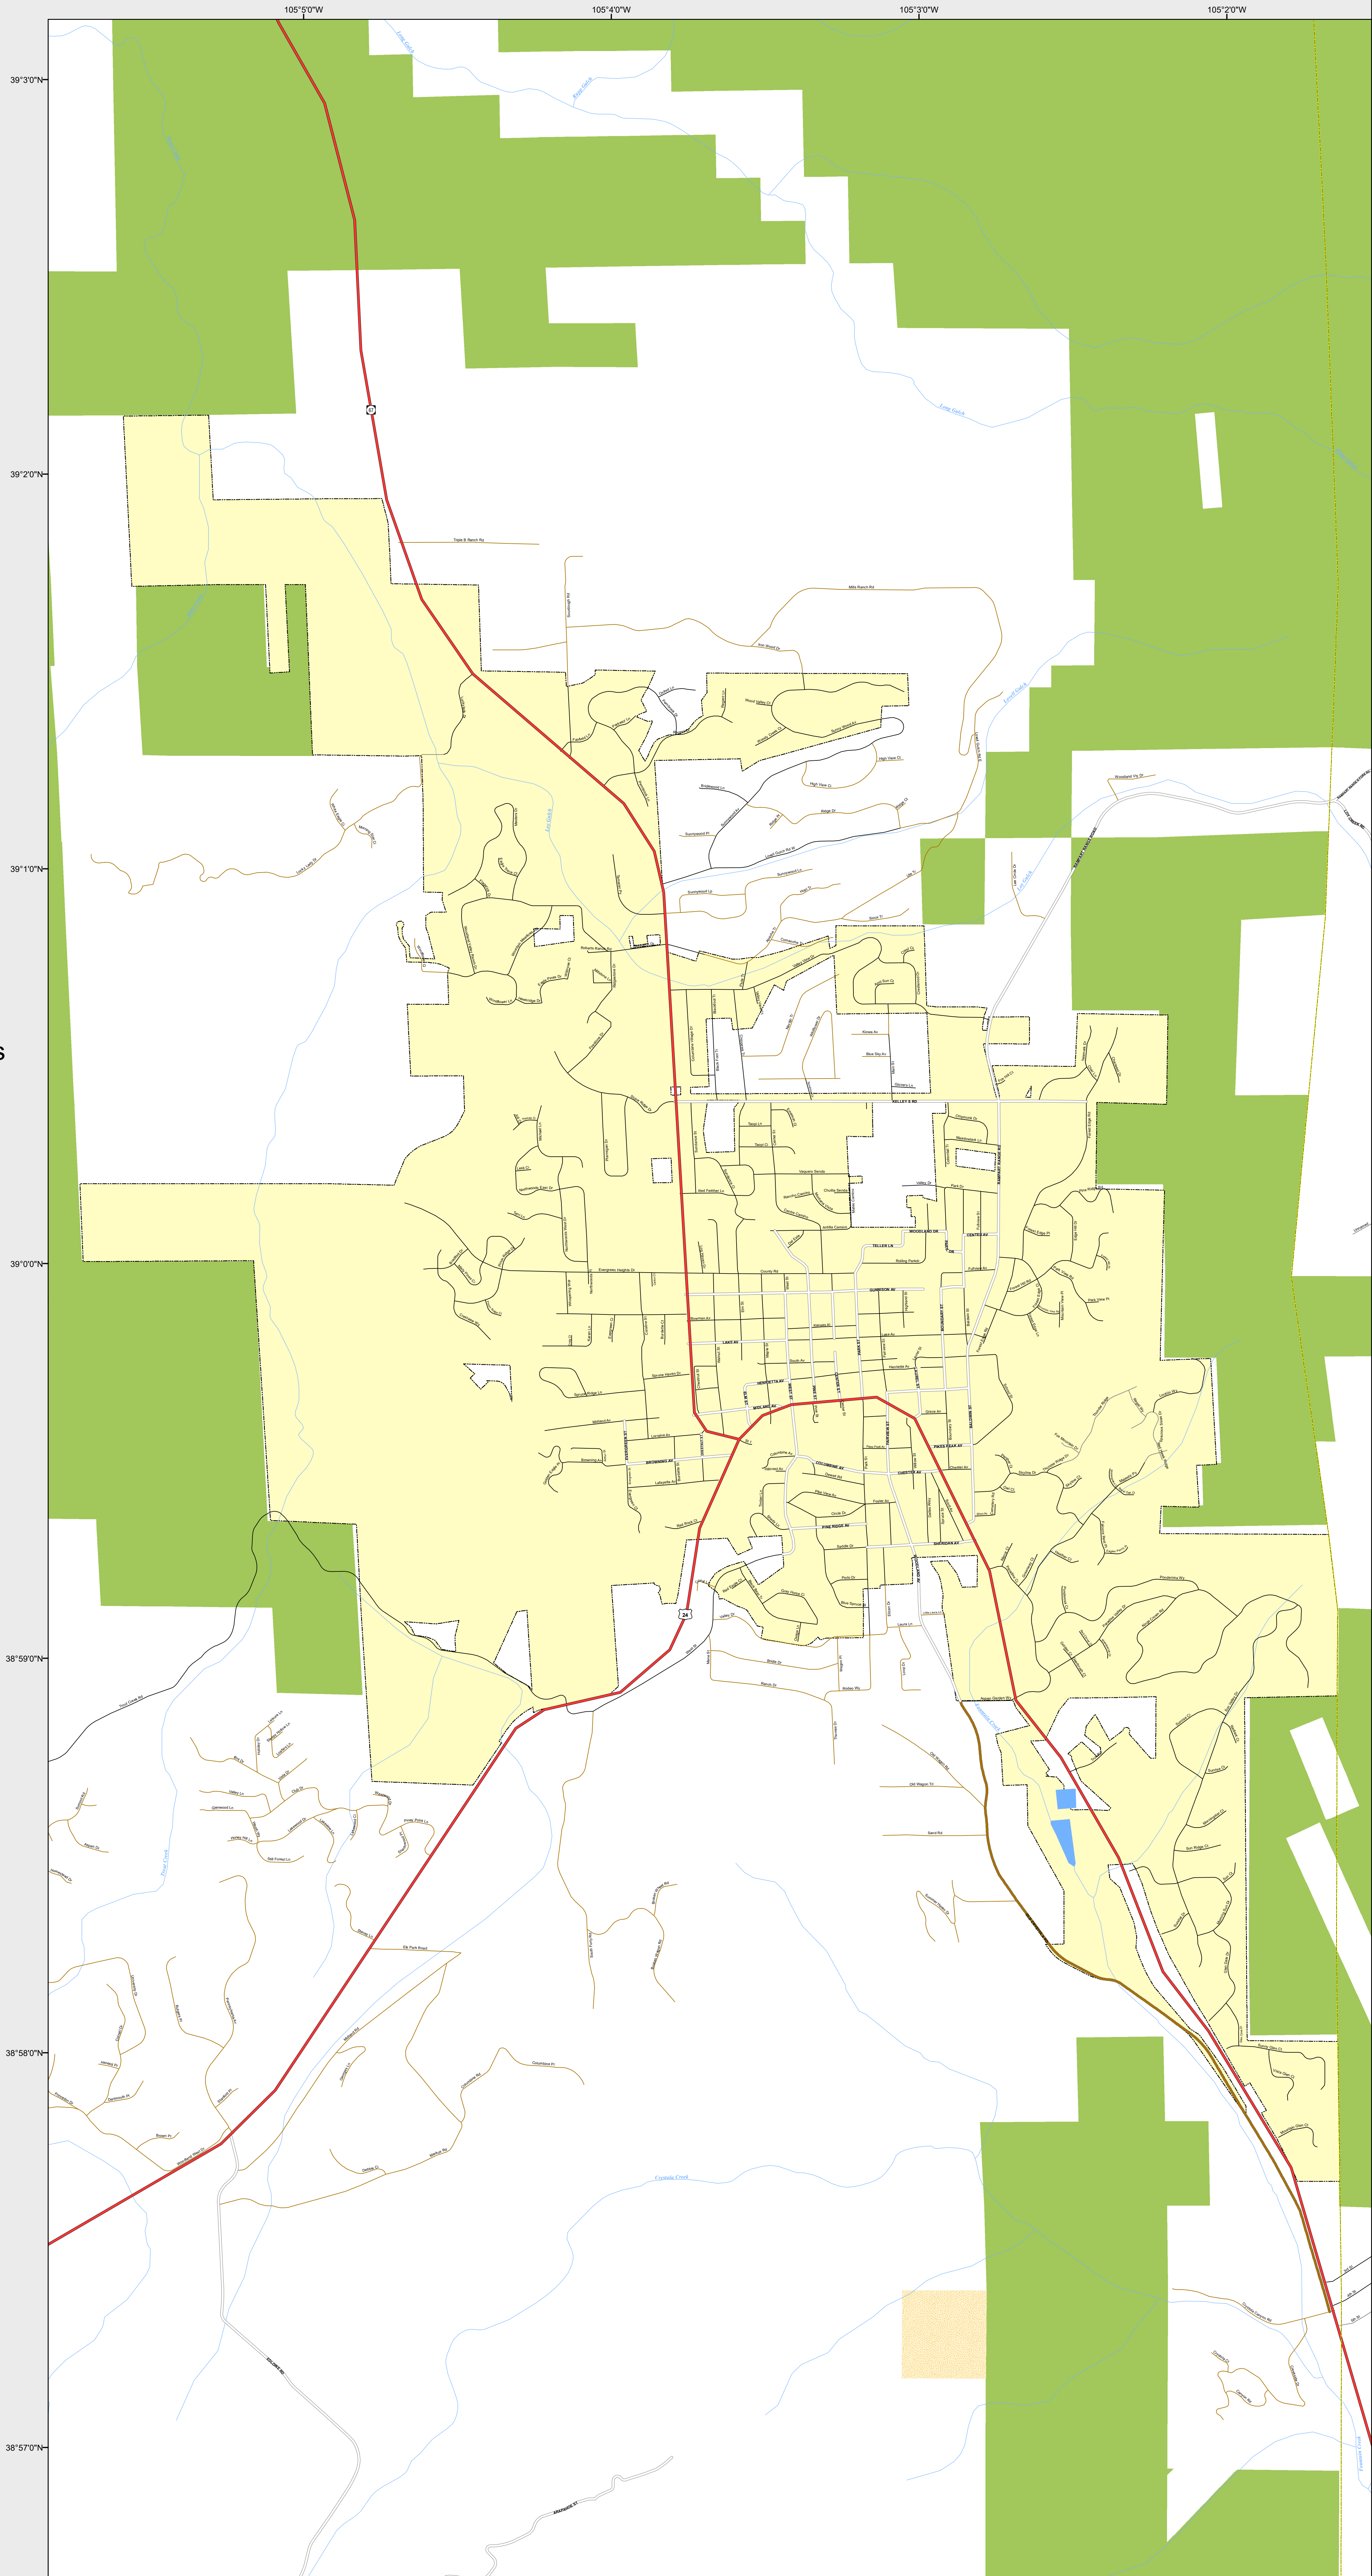

WOODLAND PARK

-  Highways
- Major Roads**
-  Paved
-  Gravel
-  Bladed
- Local Roads**
-  Paved
-  Gravel
-  Bladed
- Base Data**
-  City Limits
-  Counties
-  Cemetery
-  Lakes
-  Rivers/Streams
-  Railroads
- Public Land Classification**
-  Public Lands
-  State Lands
-  National or State Forest
-  National Parks/Monuments
-  Indian Reservations
-  Military/Federal
-  Wilderness Areas

0 0.25 0.5 Miles

State of Colorado
This city is located in the following count(ies):
Teller

CDOT does not guarantee the accuracy of any information presented, is not liable in any respect for any errors, or omissions and is not responsible for determining fitness for use in this map. Source of landowner data is COMap v9. This map does not imply permission of public access.