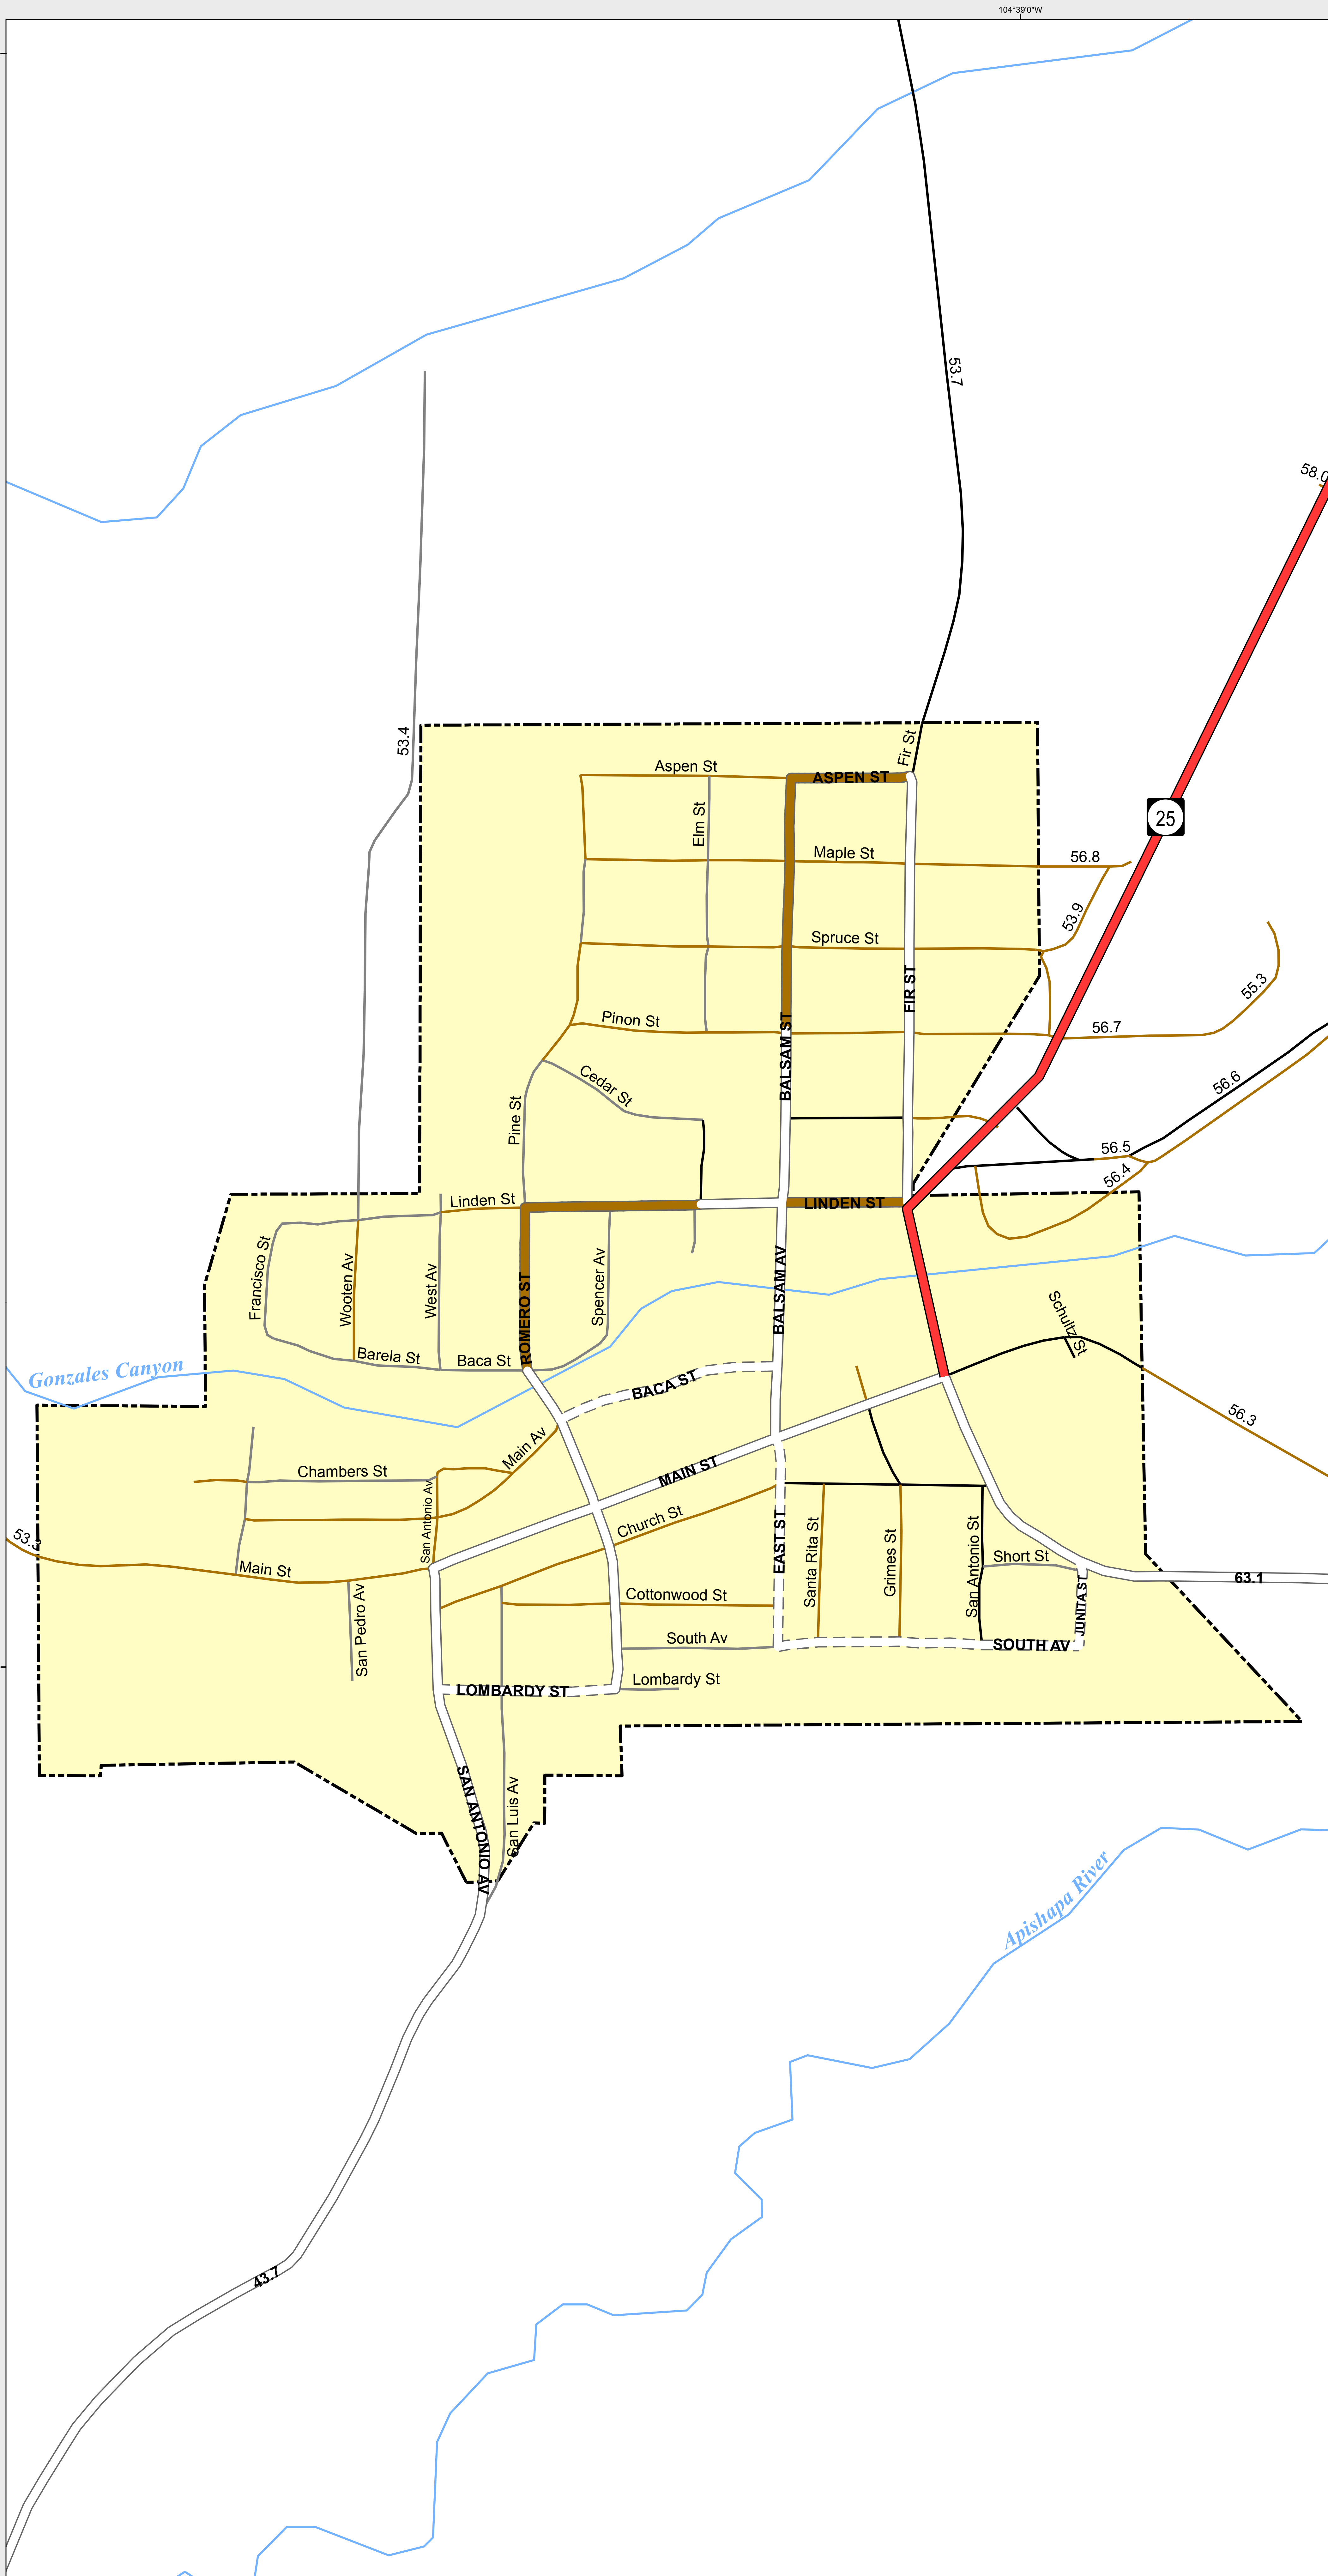

AGUILAR

-  Highways
- Major Roads**
 -  Paved
 -  Gravel
 -  Bladed
- Local Roads**
 -  Paved
 -  Gravel
 -  Bladed
- Base Data**
 -  City Limits
 -  Counties
 -  Cemetery
 -  Lakes
 -  Rivers/Streams
 -  Railroads
- Public Land Classification**
 -  Public Lands
 -  State Lands
 -  National or State Forest
 -  National Parks/Monuments
 -  Indian Reservations
 -  Military/Federal
 -  Wilderness Areas

0 0.07 0.14 Miles

State of Colorado
This city is located in the following count(ies):
Las Animas

CDOT does not guarantee the accuracy of any information presented, is not liable in any respect for any errors, or omissions and is not responsible for determining fitness for use in this map. Source of landowner data is COMaP v9. This map does not imply permission of public access.