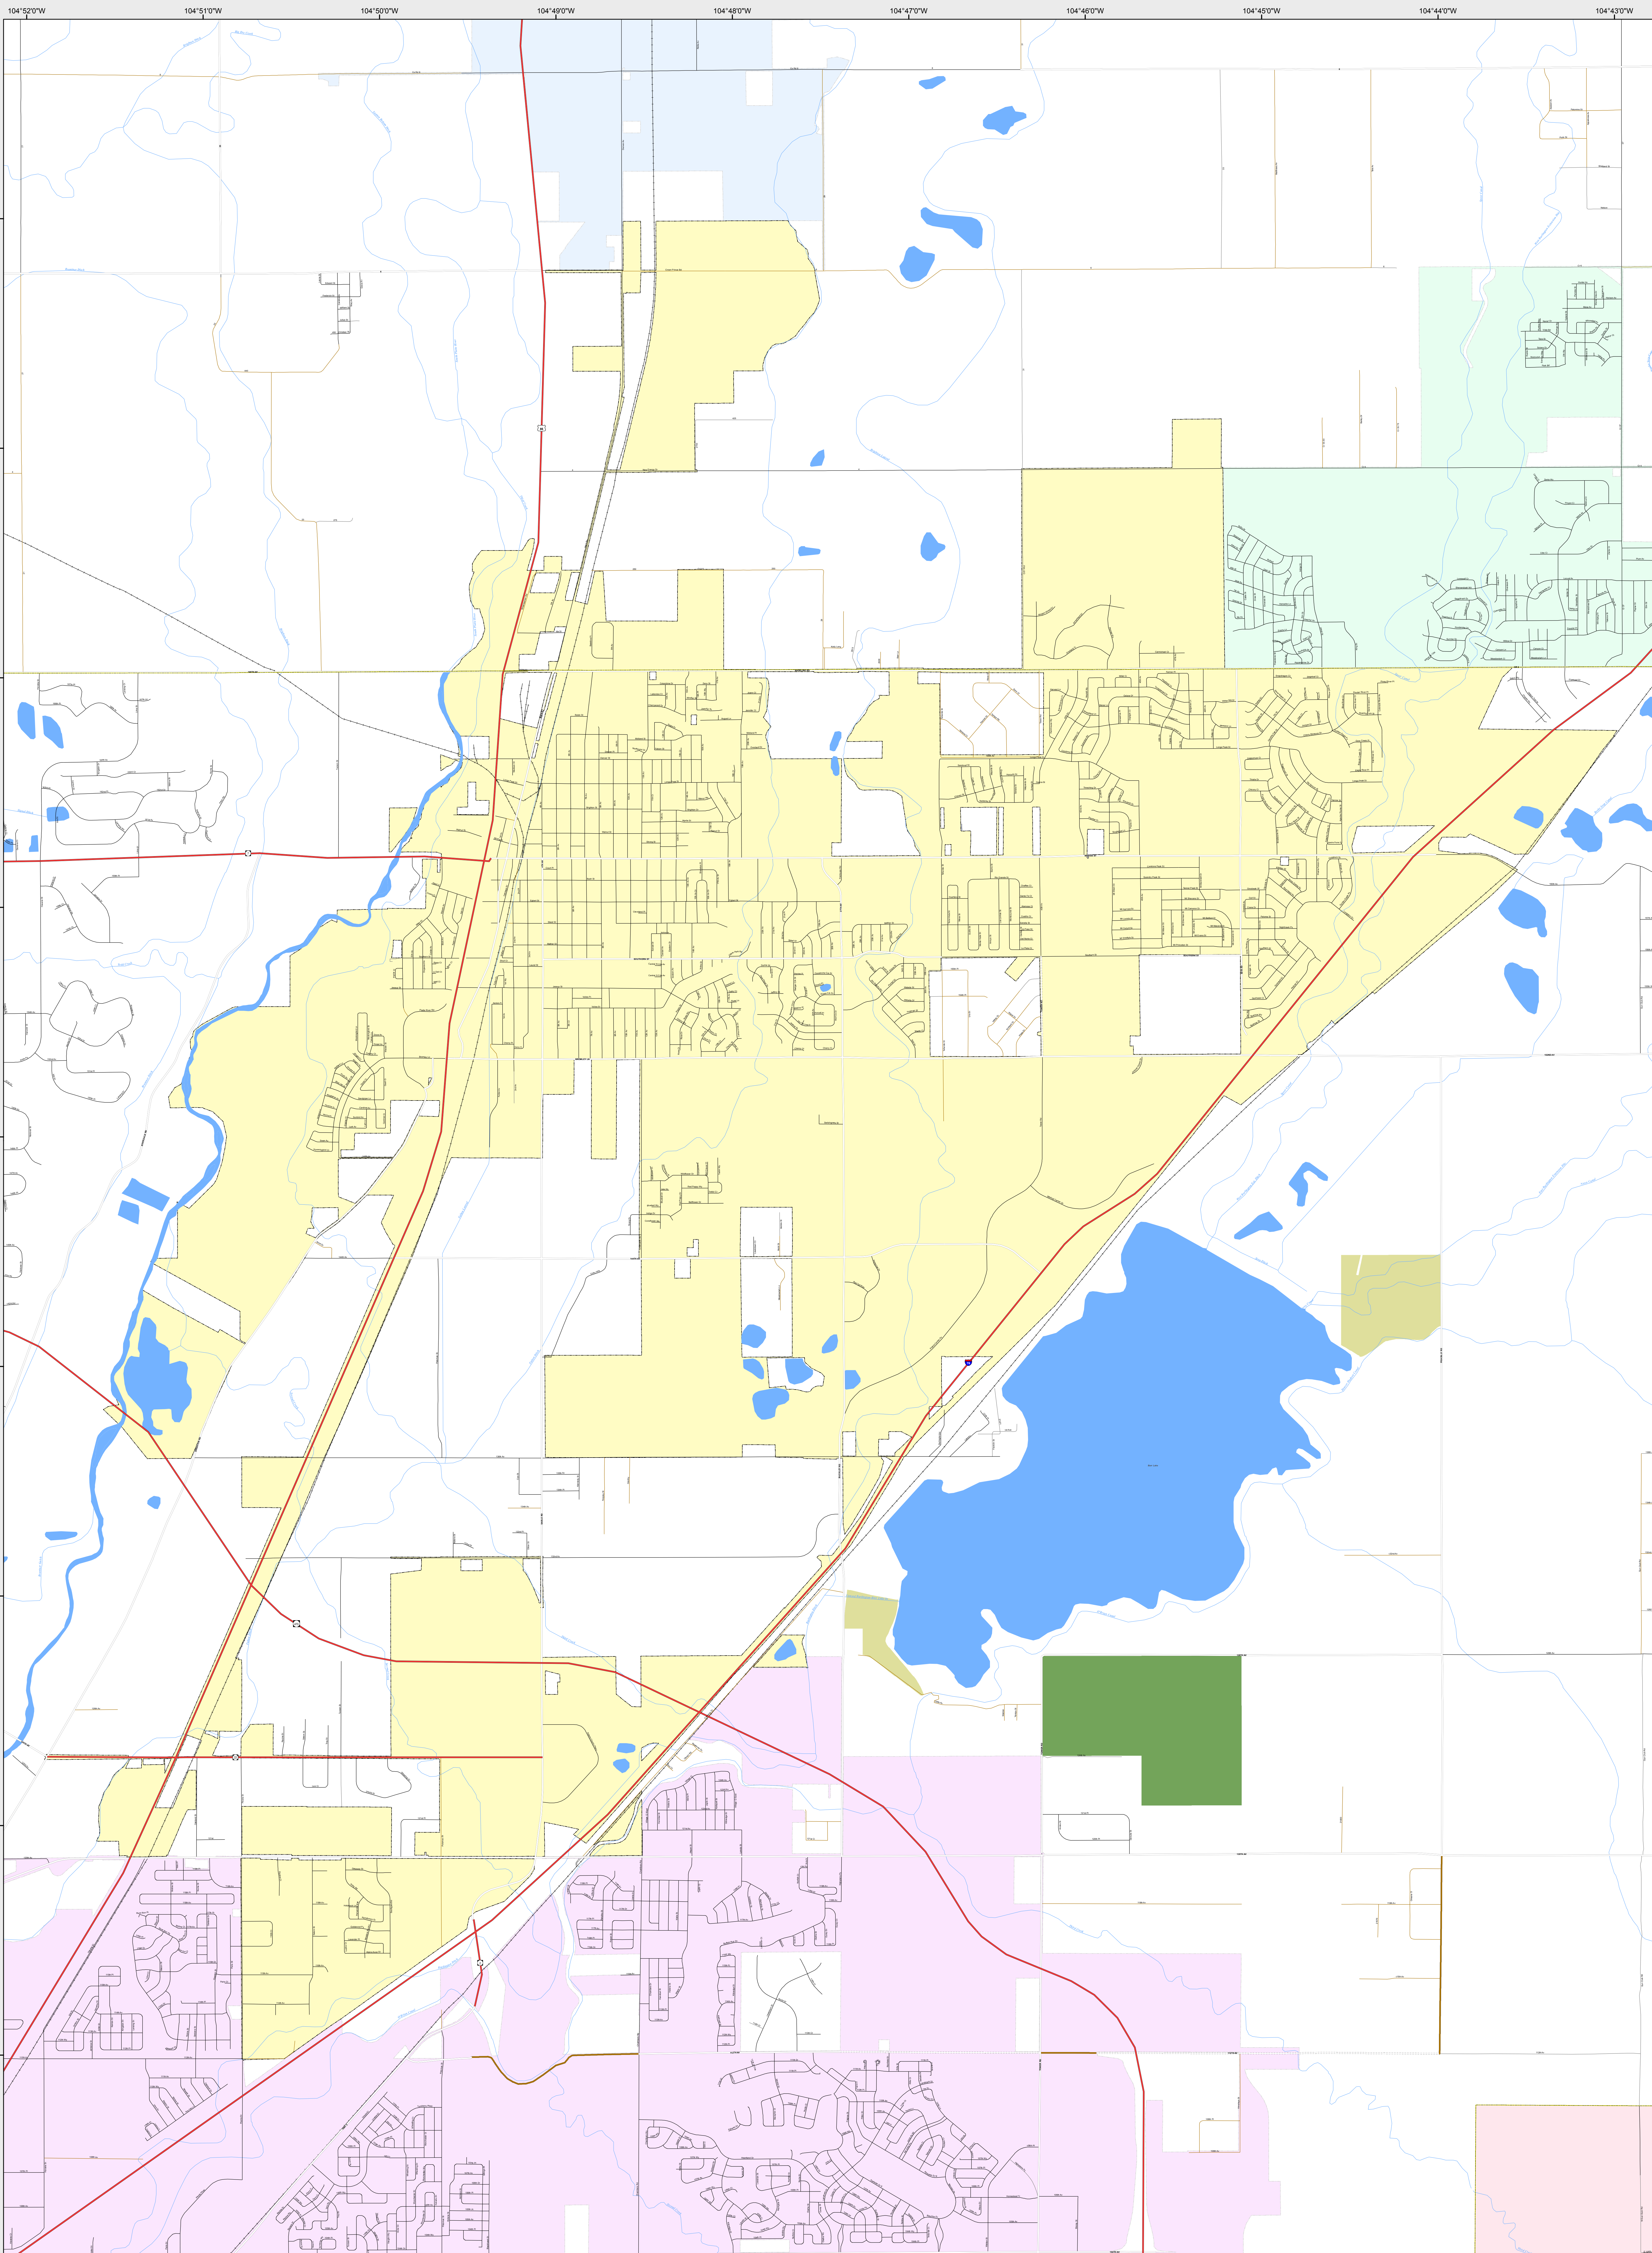

BRIGHTON

1. Highways
   - Major Roads
     - Paved
     - Gravel
     - Bladed
   - Local Roads
     - Paved
     - Gravel
     - Bladed
   - Base Data
     - City Limits
     - Counties
     - Cemetery
     - Lakes
     - Rivers/Streams
     - Railroads
   - Public Land Classification
     - Public Lands
     - State Lands
     - National or State Forest
     - National Parks/Monuments
     - Indian Reservations
     - Military/Federal
     - Wilderness Areas
2. 0 0.35 0.7 Miles