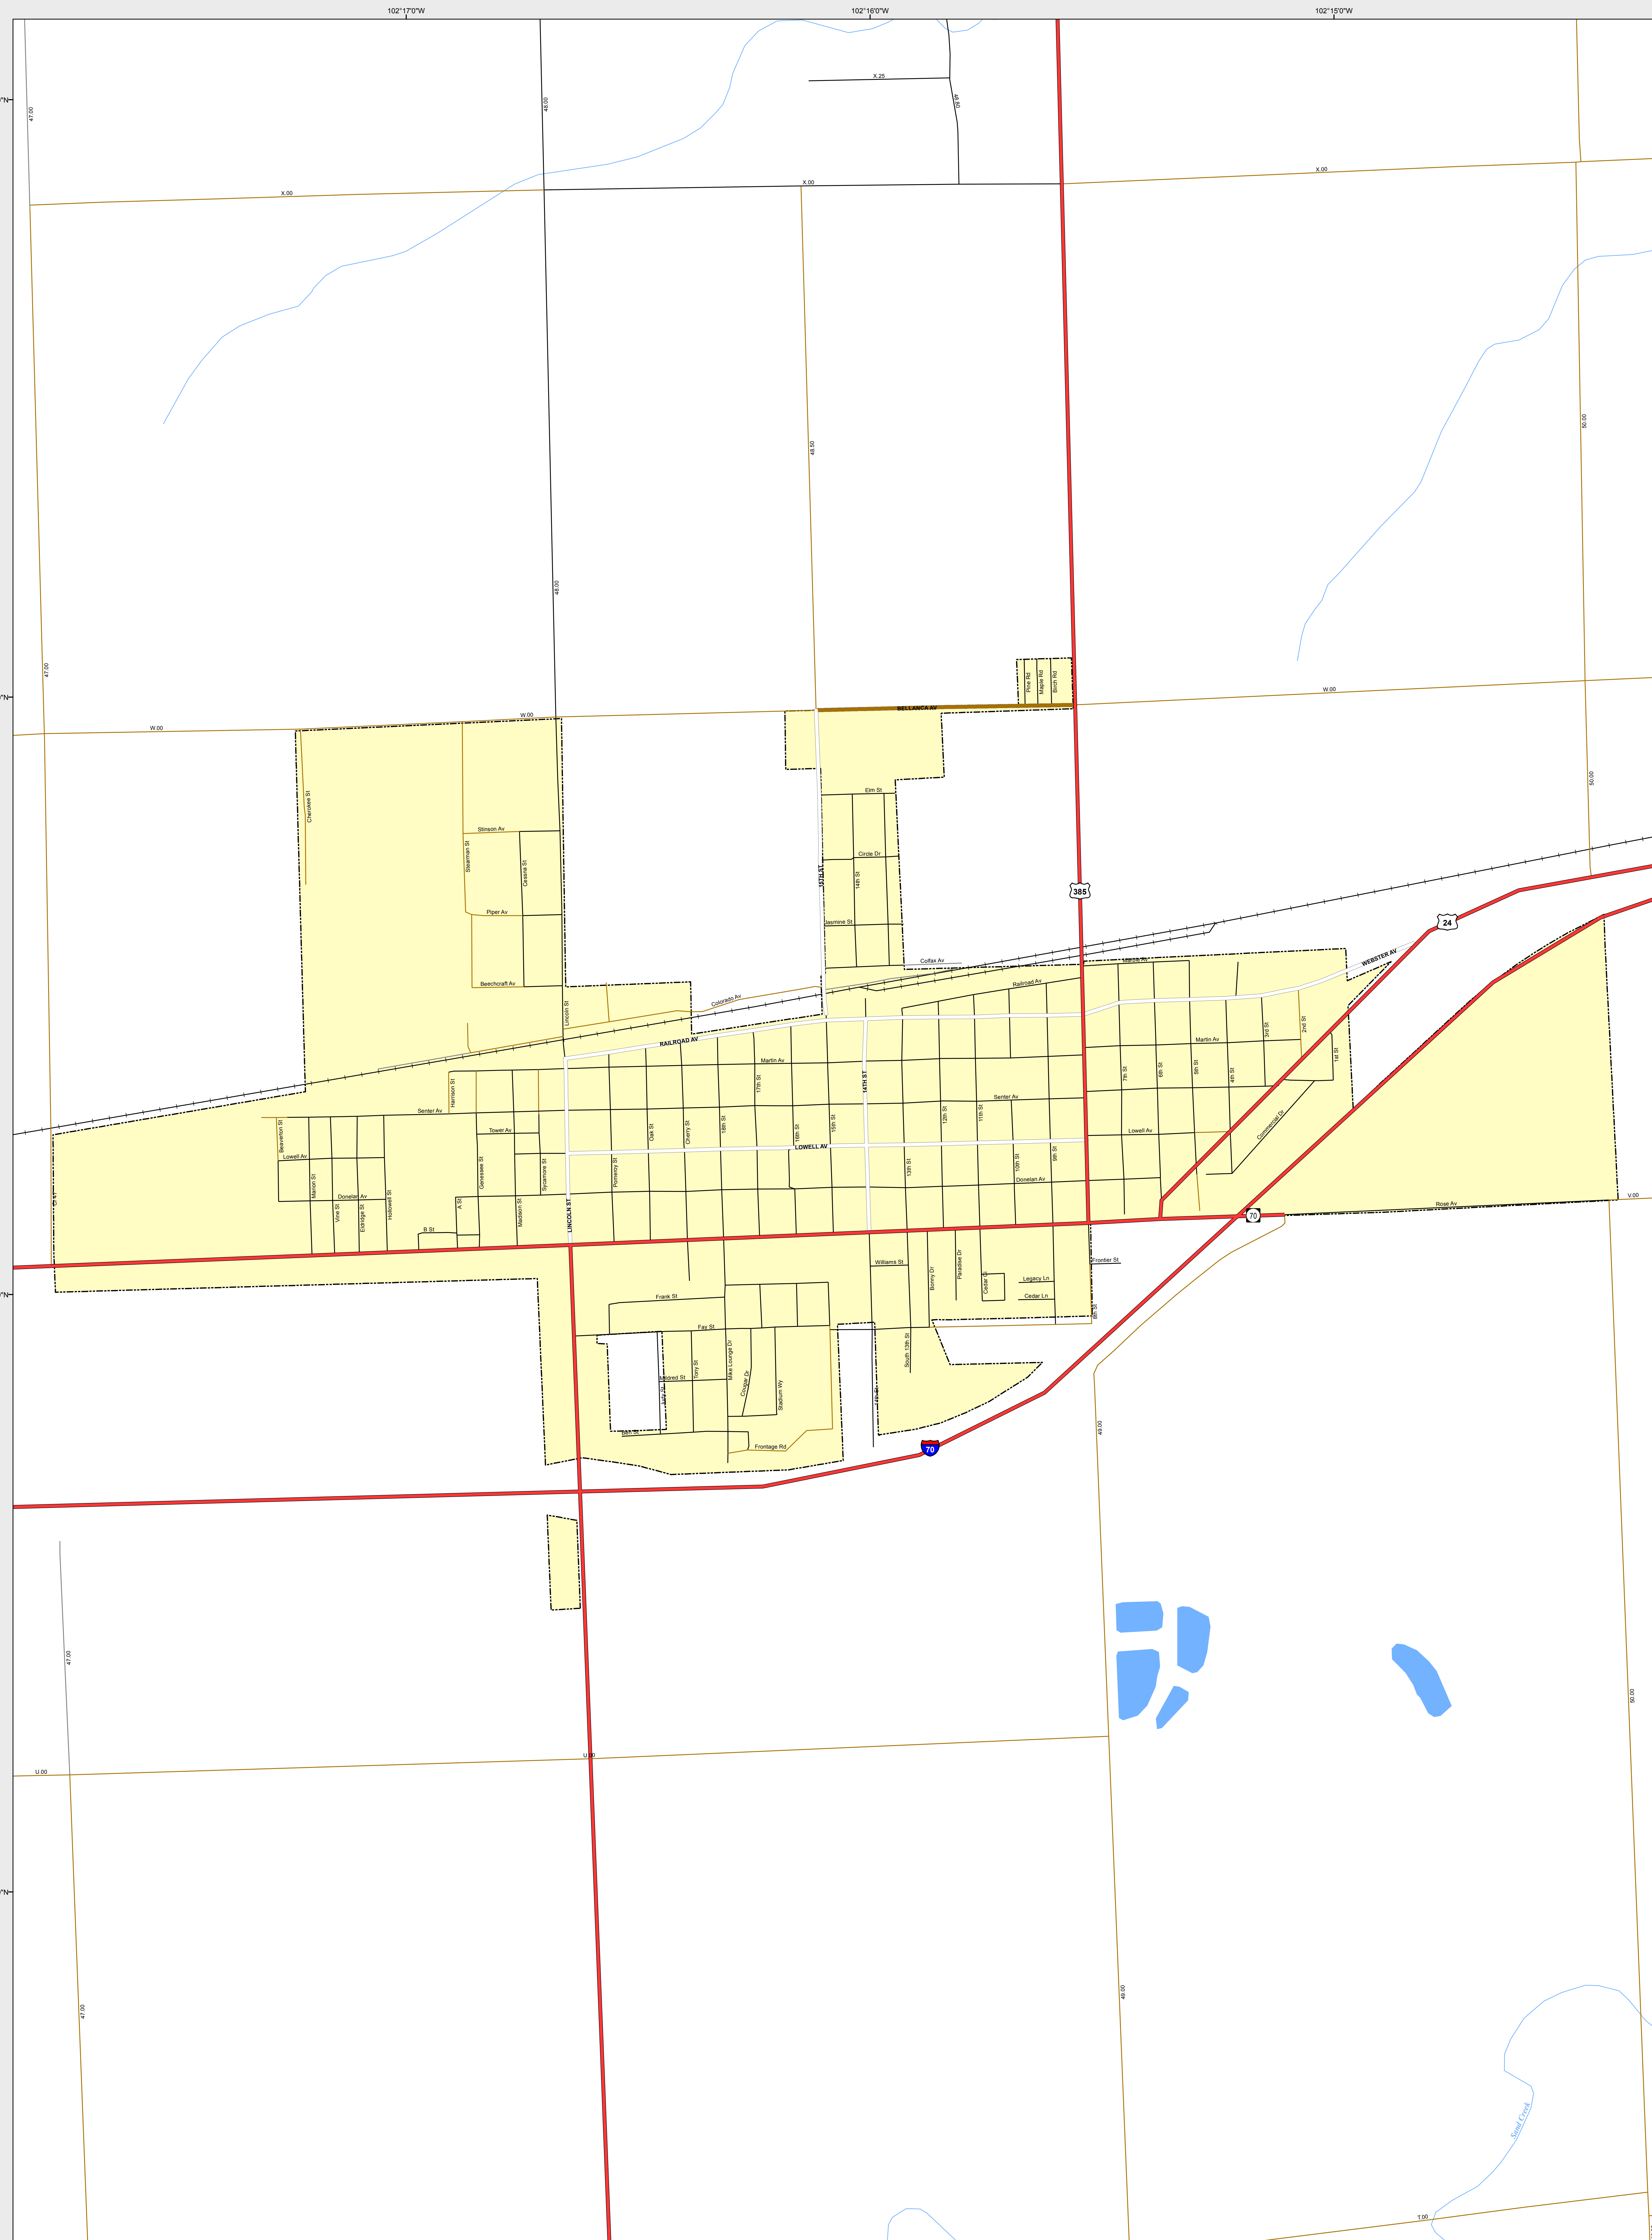

BURLINGTON

- Highways
- **Major Roads**
- Paved
- Gravel
- Bladed
- **Local Roads**
- Paved
- Gravel
- Bladed
- **Base Data**
- City Limits
- Counties
- Cemetery
- Lakes
- Rivers/Streams
- Railroads
- **Public Land Classification**
- Public Lands
- State Lands
- National or State Forest
- National Parks/Monuments
- Indian Reservations
- Military/Federal
- Wilderness Areas

State of Colorado
This city is located in the following count(ies):
Kit Carson