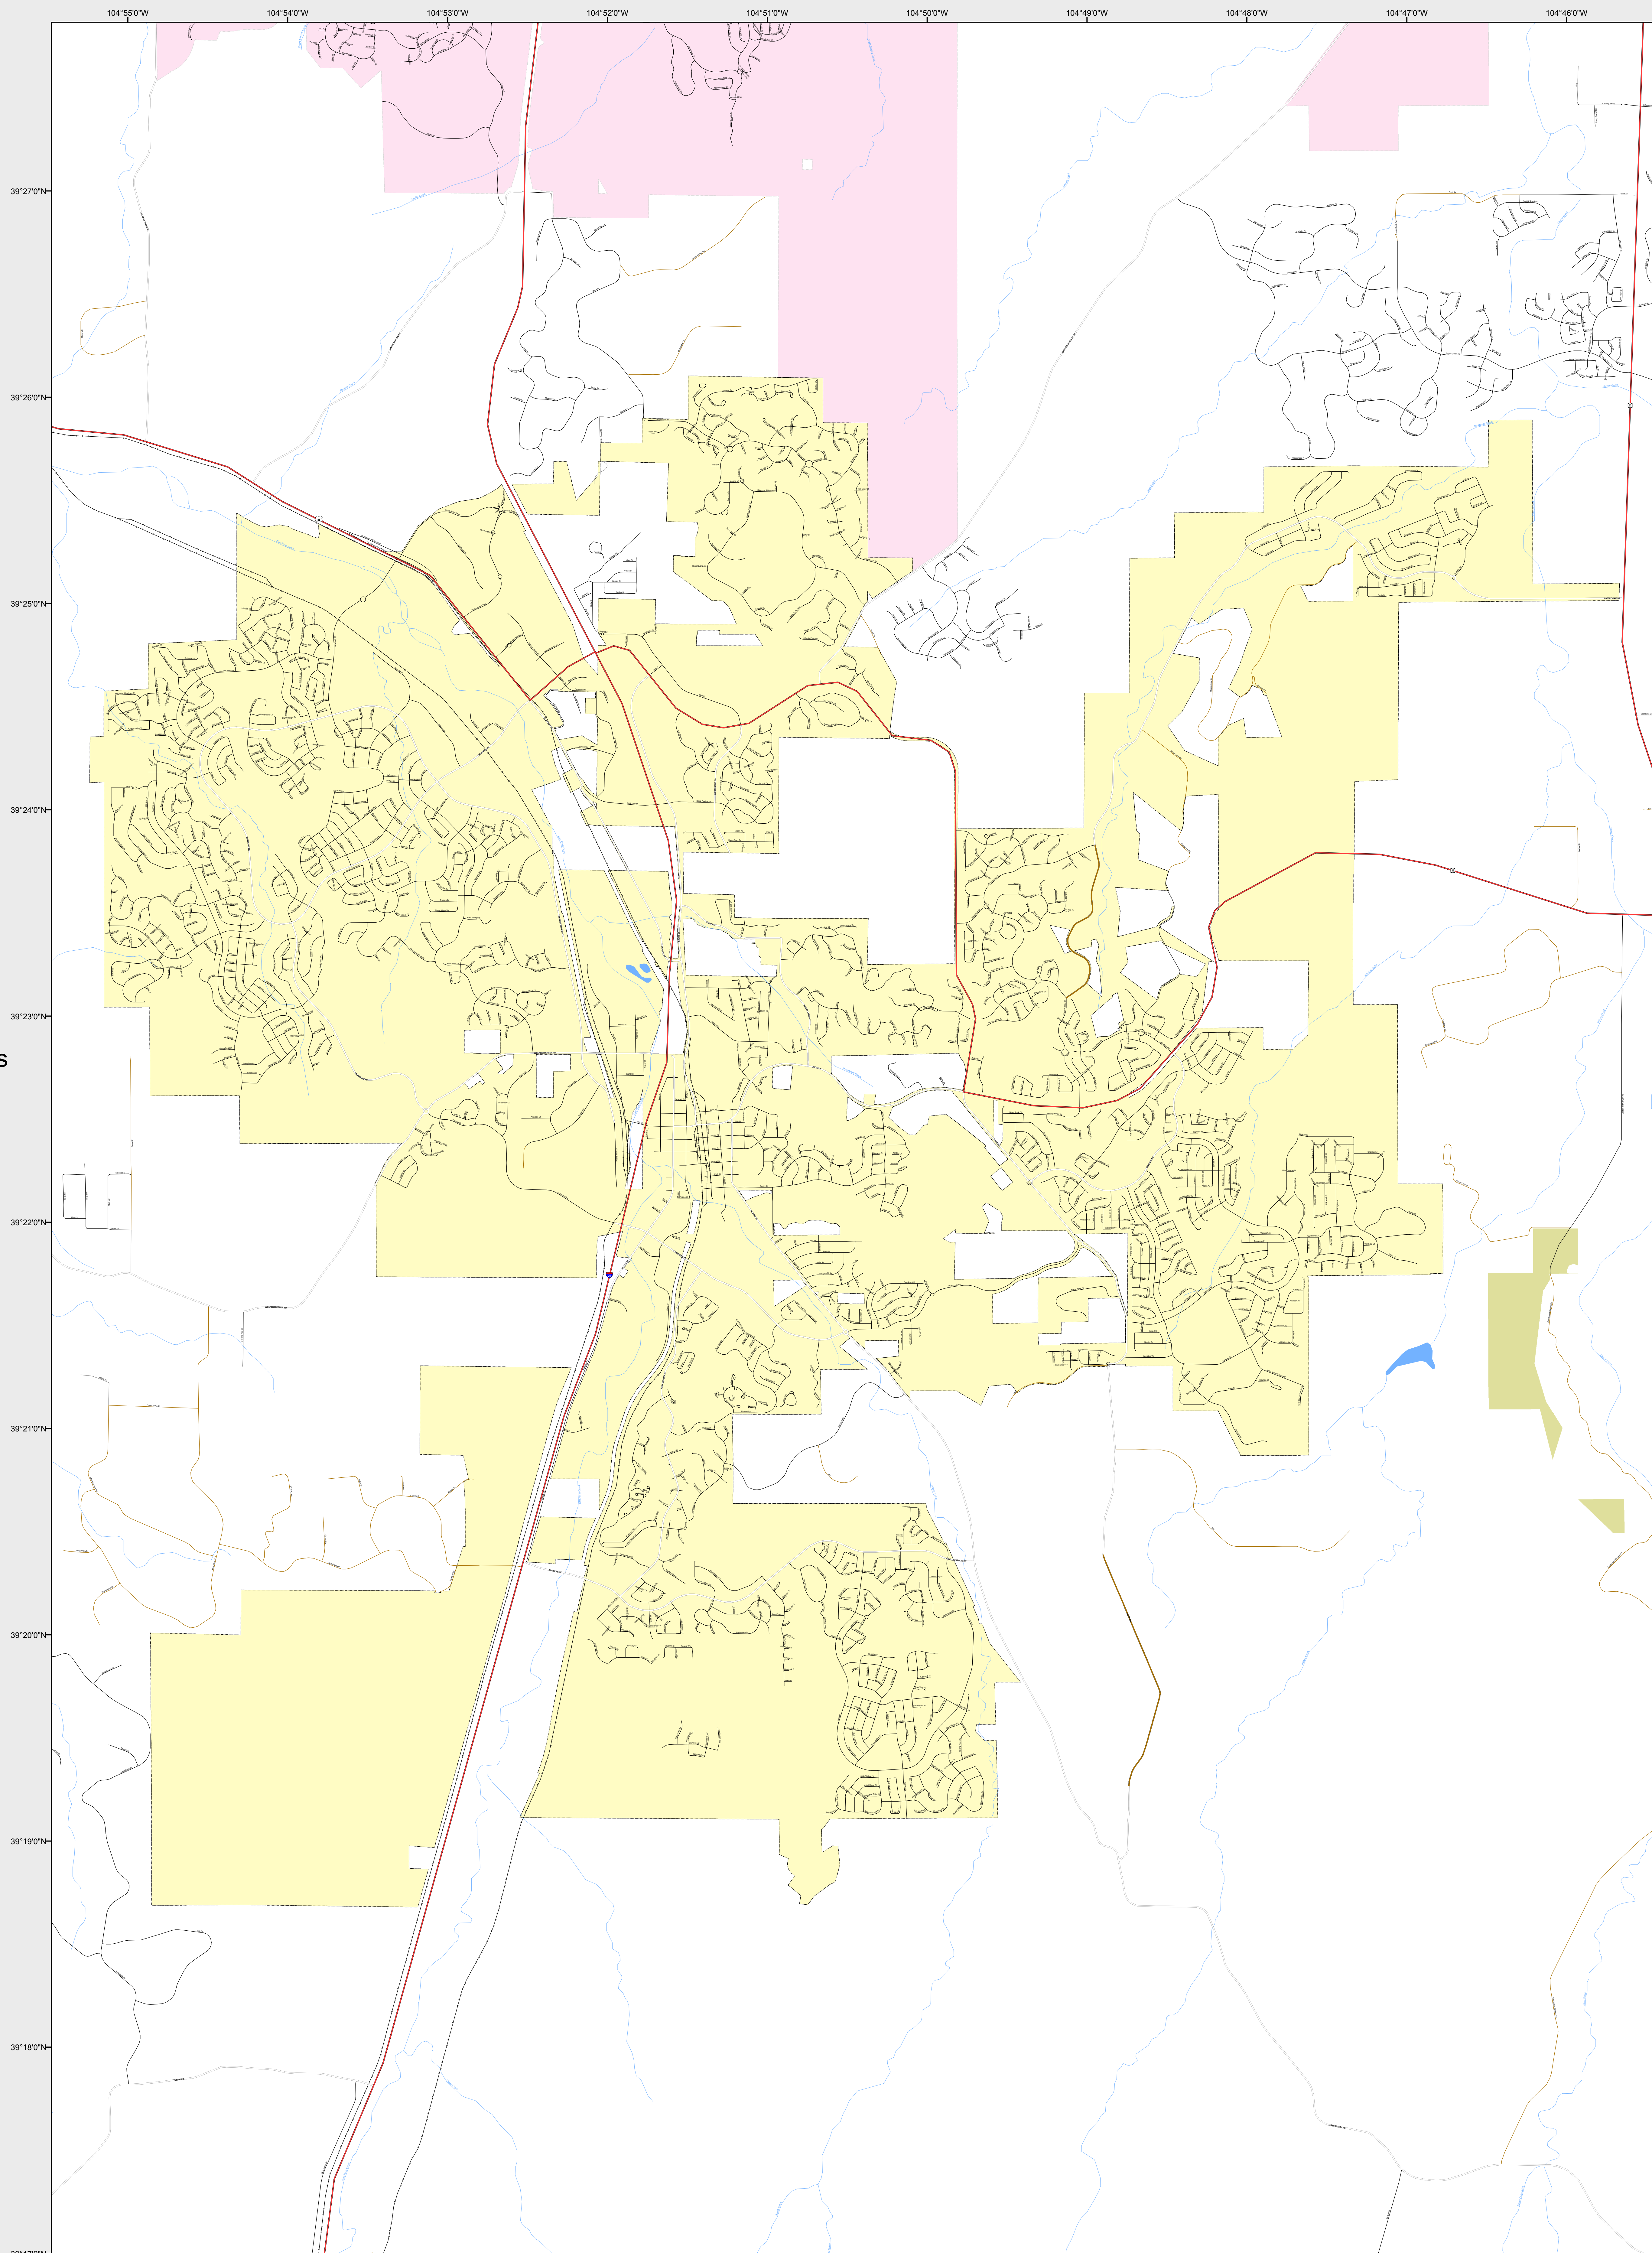

CASTLE ROCK

-  Highways
- Major Roads
 -  Paved
 -  Gravel
 -  Bladed
- Local Roads
 -  Paved
 -  Gravel
 -  Bladed
- Base Data
 -  City Limits
 -  Counties
 -  Cemetery
 -  Lakes
 -  Rivers/Streams
 -  Railroads
- Public Land Classification
 -  Public Lands
 -  State Lands
 -  National or State Forest
 -  National Parks/Monuments
 -  Indian Reservations
 -  Military/Federal
 -  Wilderness Areas

0 0.45 0.9 Miles

State of Colorado
This city is located in the following count(ies):
Douglas

CDOT does not guarantee the accuracy of any information presented, is not liable in any respect for any errors, or omissions and is not responsible for determining fitness for use in this map. Source of landowner data is COMaP v9. This map does not imply permission of public access.