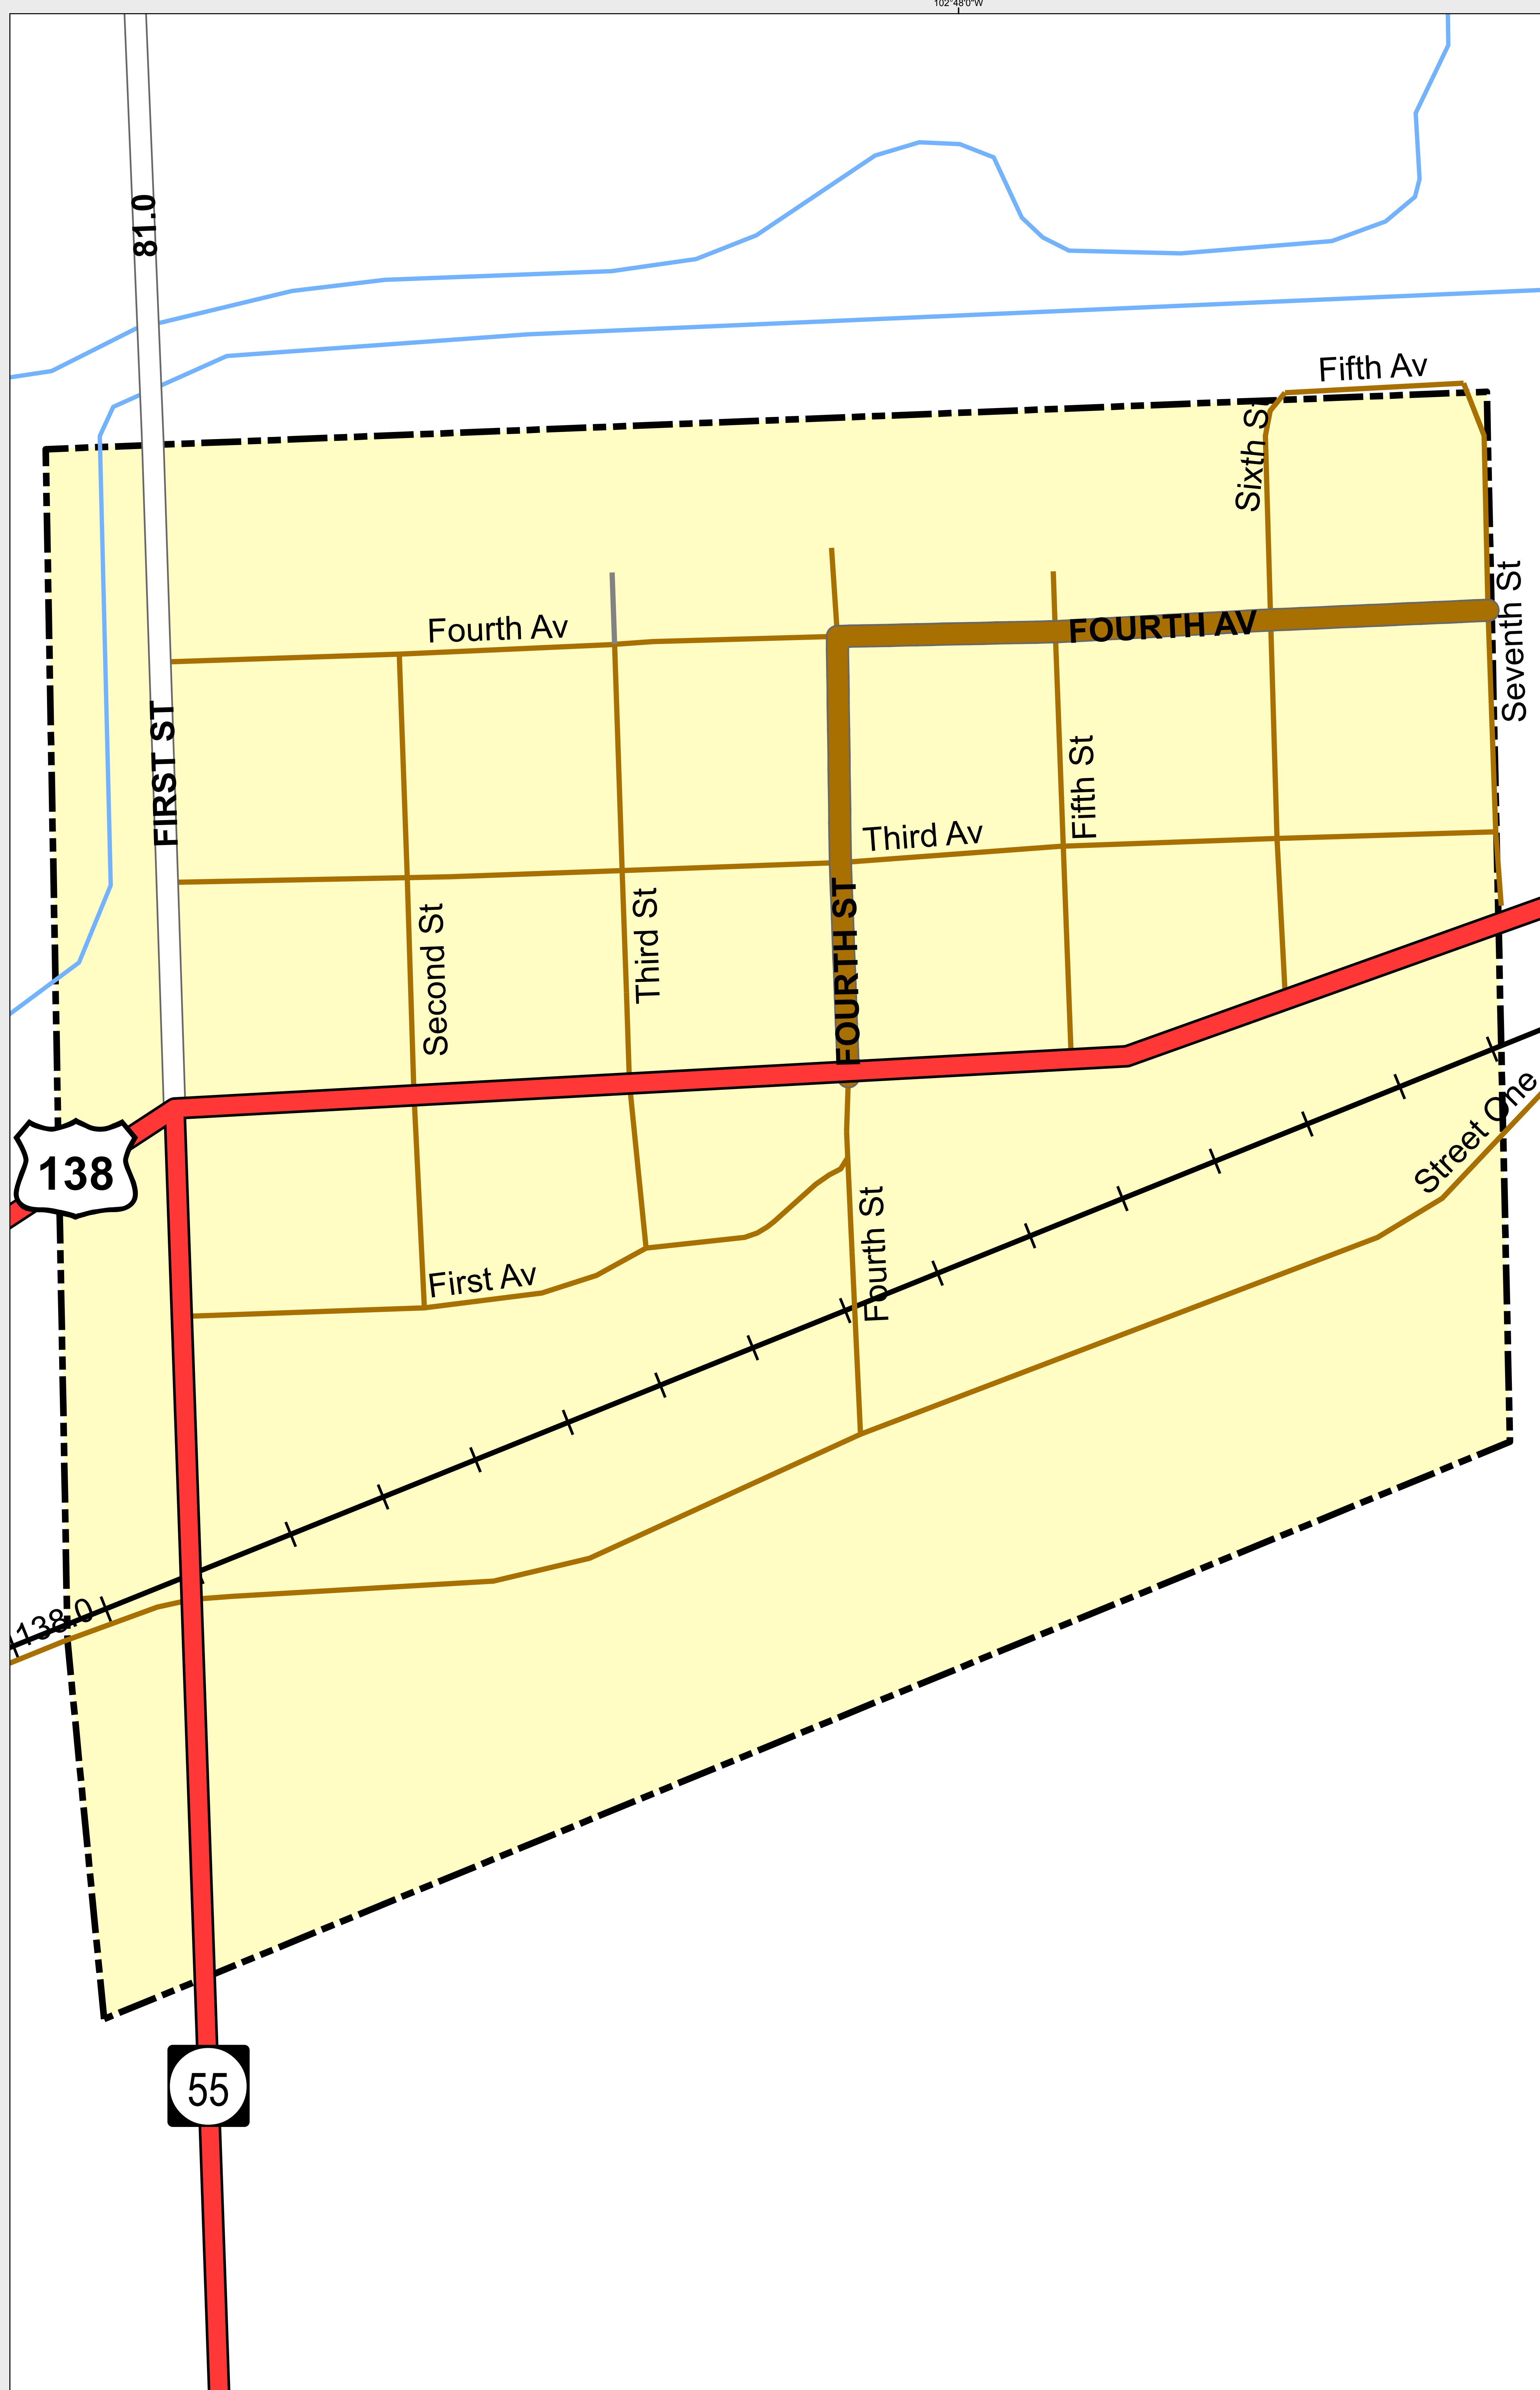

# CROOK

- Highways
- Major Roads
  - Paved
  - Gravel
  - Bladed
- Local Roads
  - Paved
  - Gravel
  - Bladed
- Base Data
  - City Limits
  - Counties
  - Cemetery
  - Lakes
  - Rivers/Streams
  - Railroads
- Public Land Classification
  - Public Lands
  - State Lands
  - National or State Forest
  - National Parks/Monuments
  - Indian Reservations
  - Military/Federal
  - Wilderness Areas

## State of Colorado

This city is located in the following count(ies): Logan

CDOT does not guarantee the accuracy of any information presented, is not liable in any respect for any errors, or omissions and is not responsible for determining fitness for use in this map. Source of landowner data is COMaP v9. This map does not imply permission of public access.