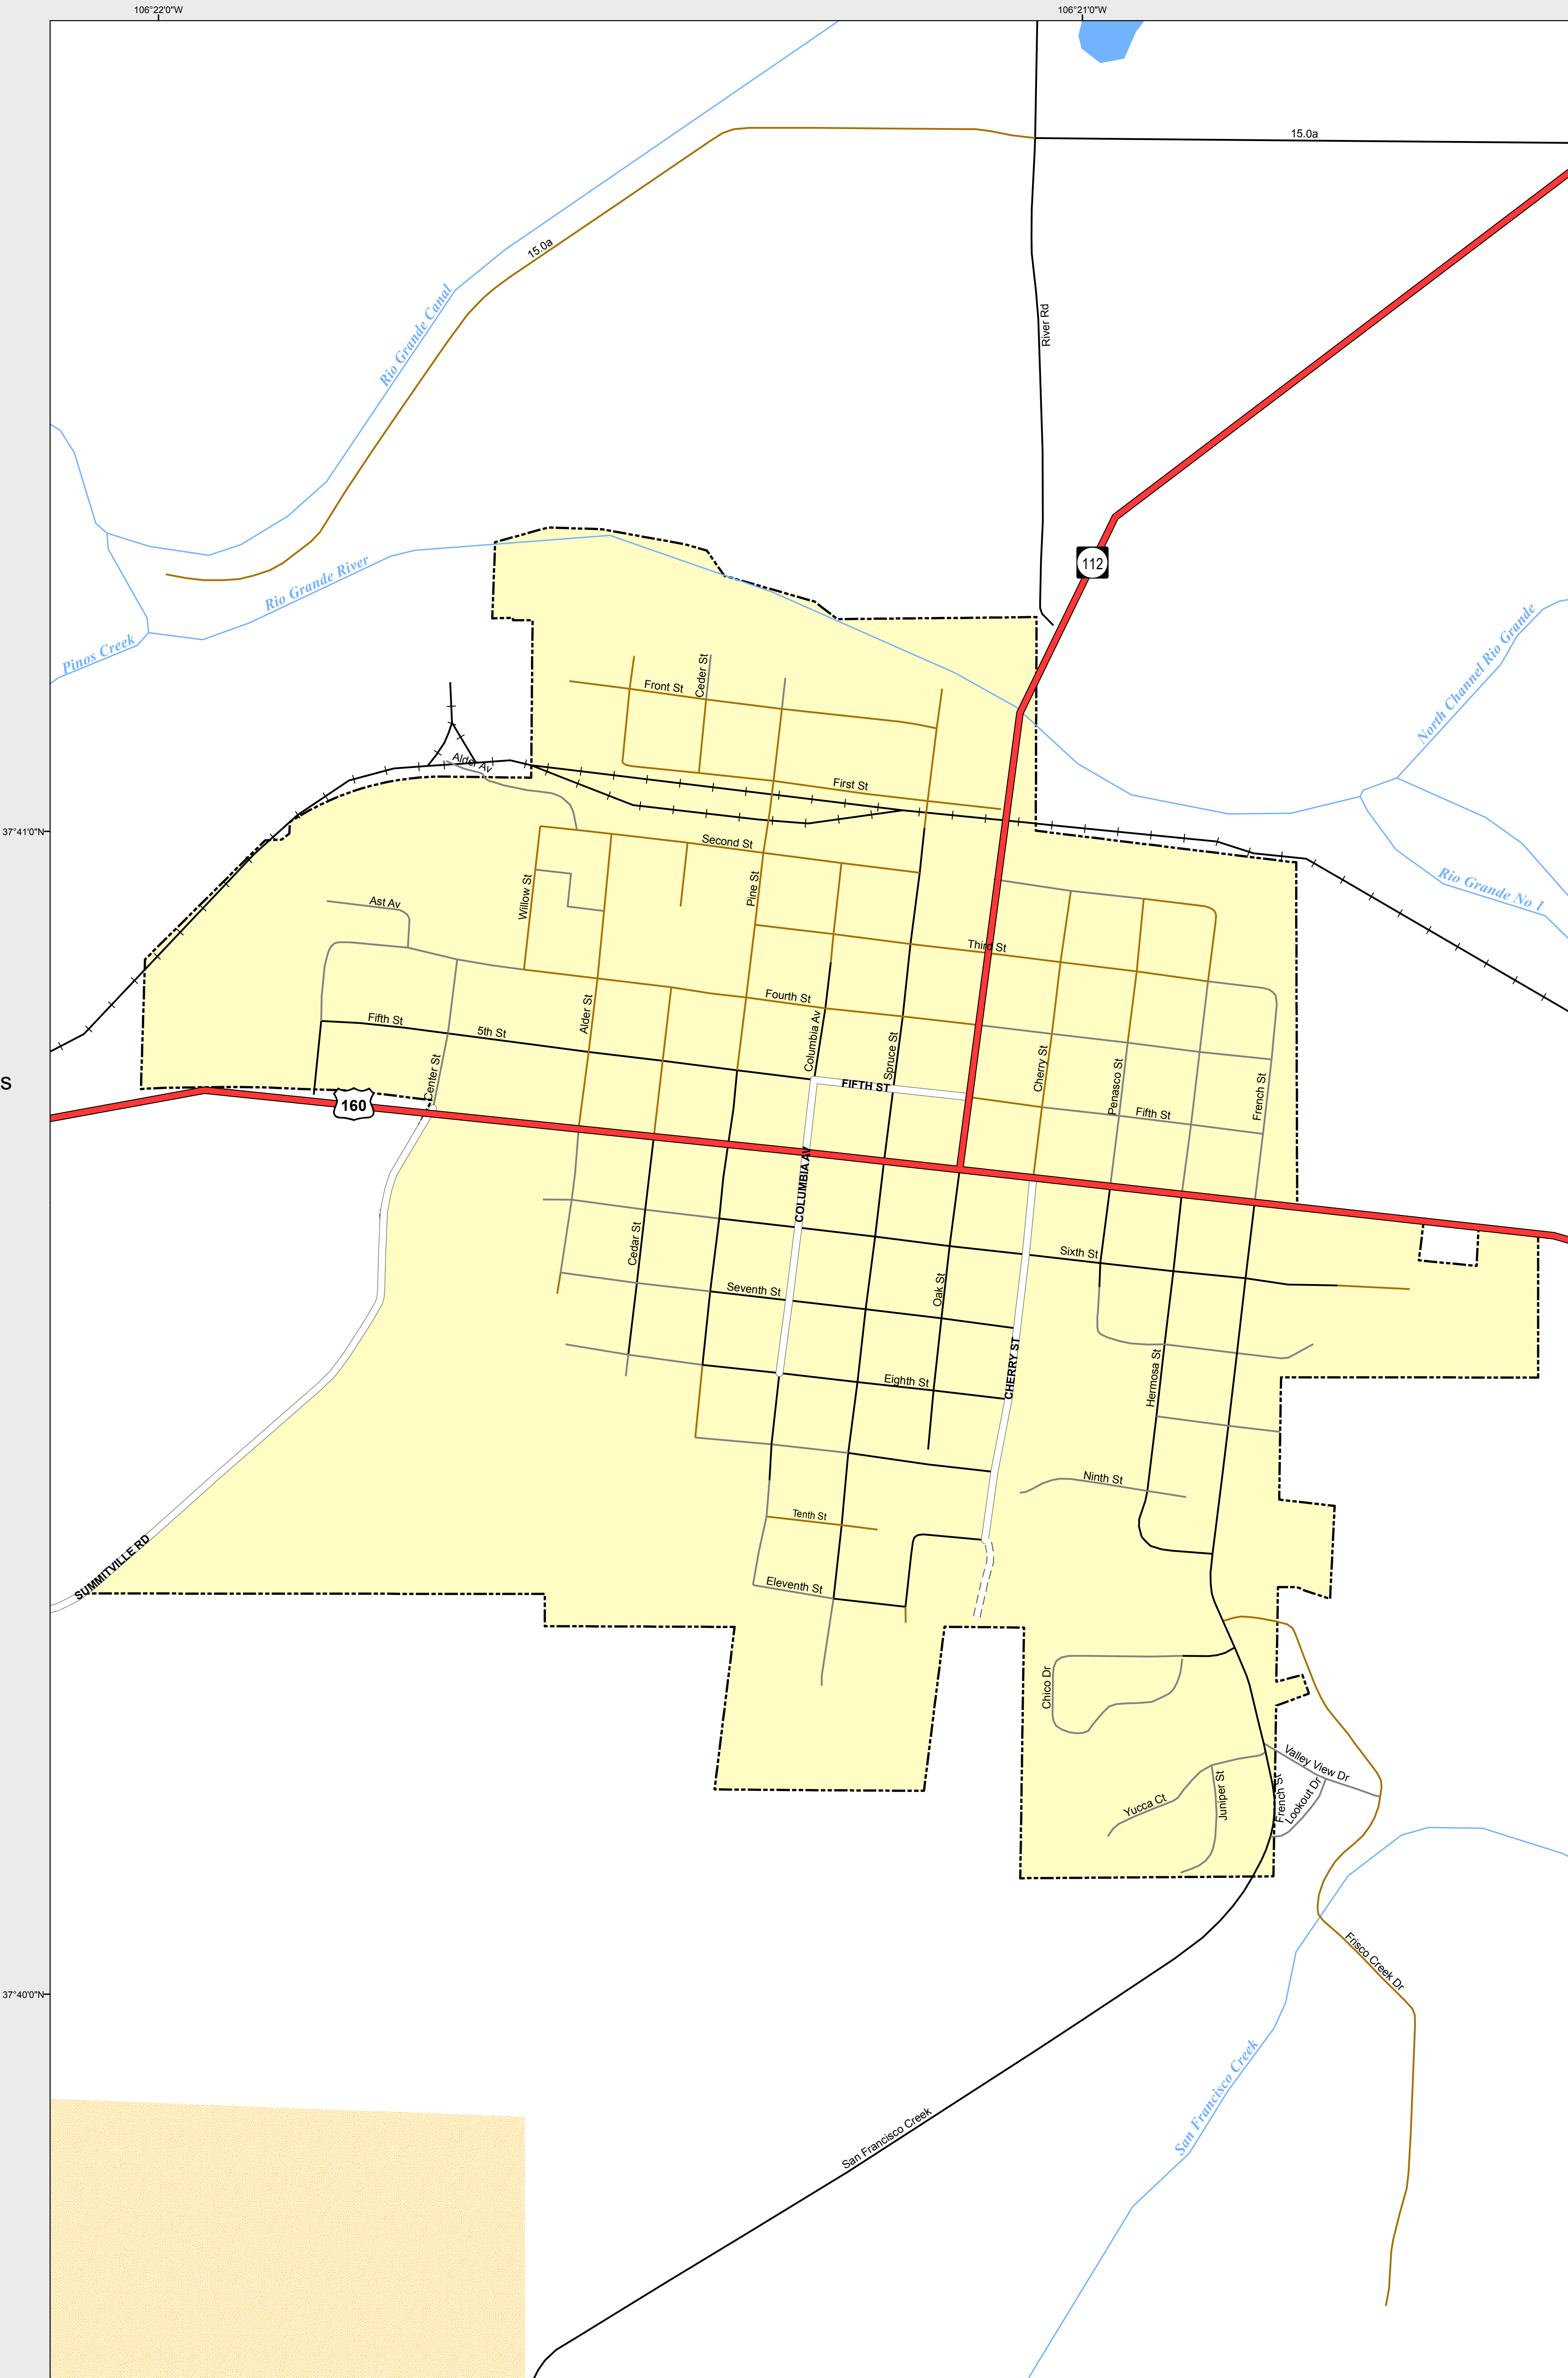

DEL NORTE

-  Highways
- Major Roads**
-  Paved
-  Gravel
-  Bladed
- Local Roads**
-  Paved
-  Gravel
-  Bladed
- Base Data**
-  City Limits
-  Counties
-  Cemetery
-  Lakes
-  Rivers/Streams
-  Railroads
- Public Land Classification**
-  Public Lands
-  State Lands
-  National or State Forest
-  National Parks/Monuments
-  Indian Reservations
-  Military/Federal
-  Wilderness Areas

0 0.095 0.19 Miles

State of Colorado

This city is located in the following count(ies):
Rio Grande

CDOT does not guarantee the accuracy of any information presented, is not liable in any respect for any errors, or omissions and is not responsible for determining fitness for use in this map. Source of landowner data is COMaP v9. This map does not imply permission of public access.