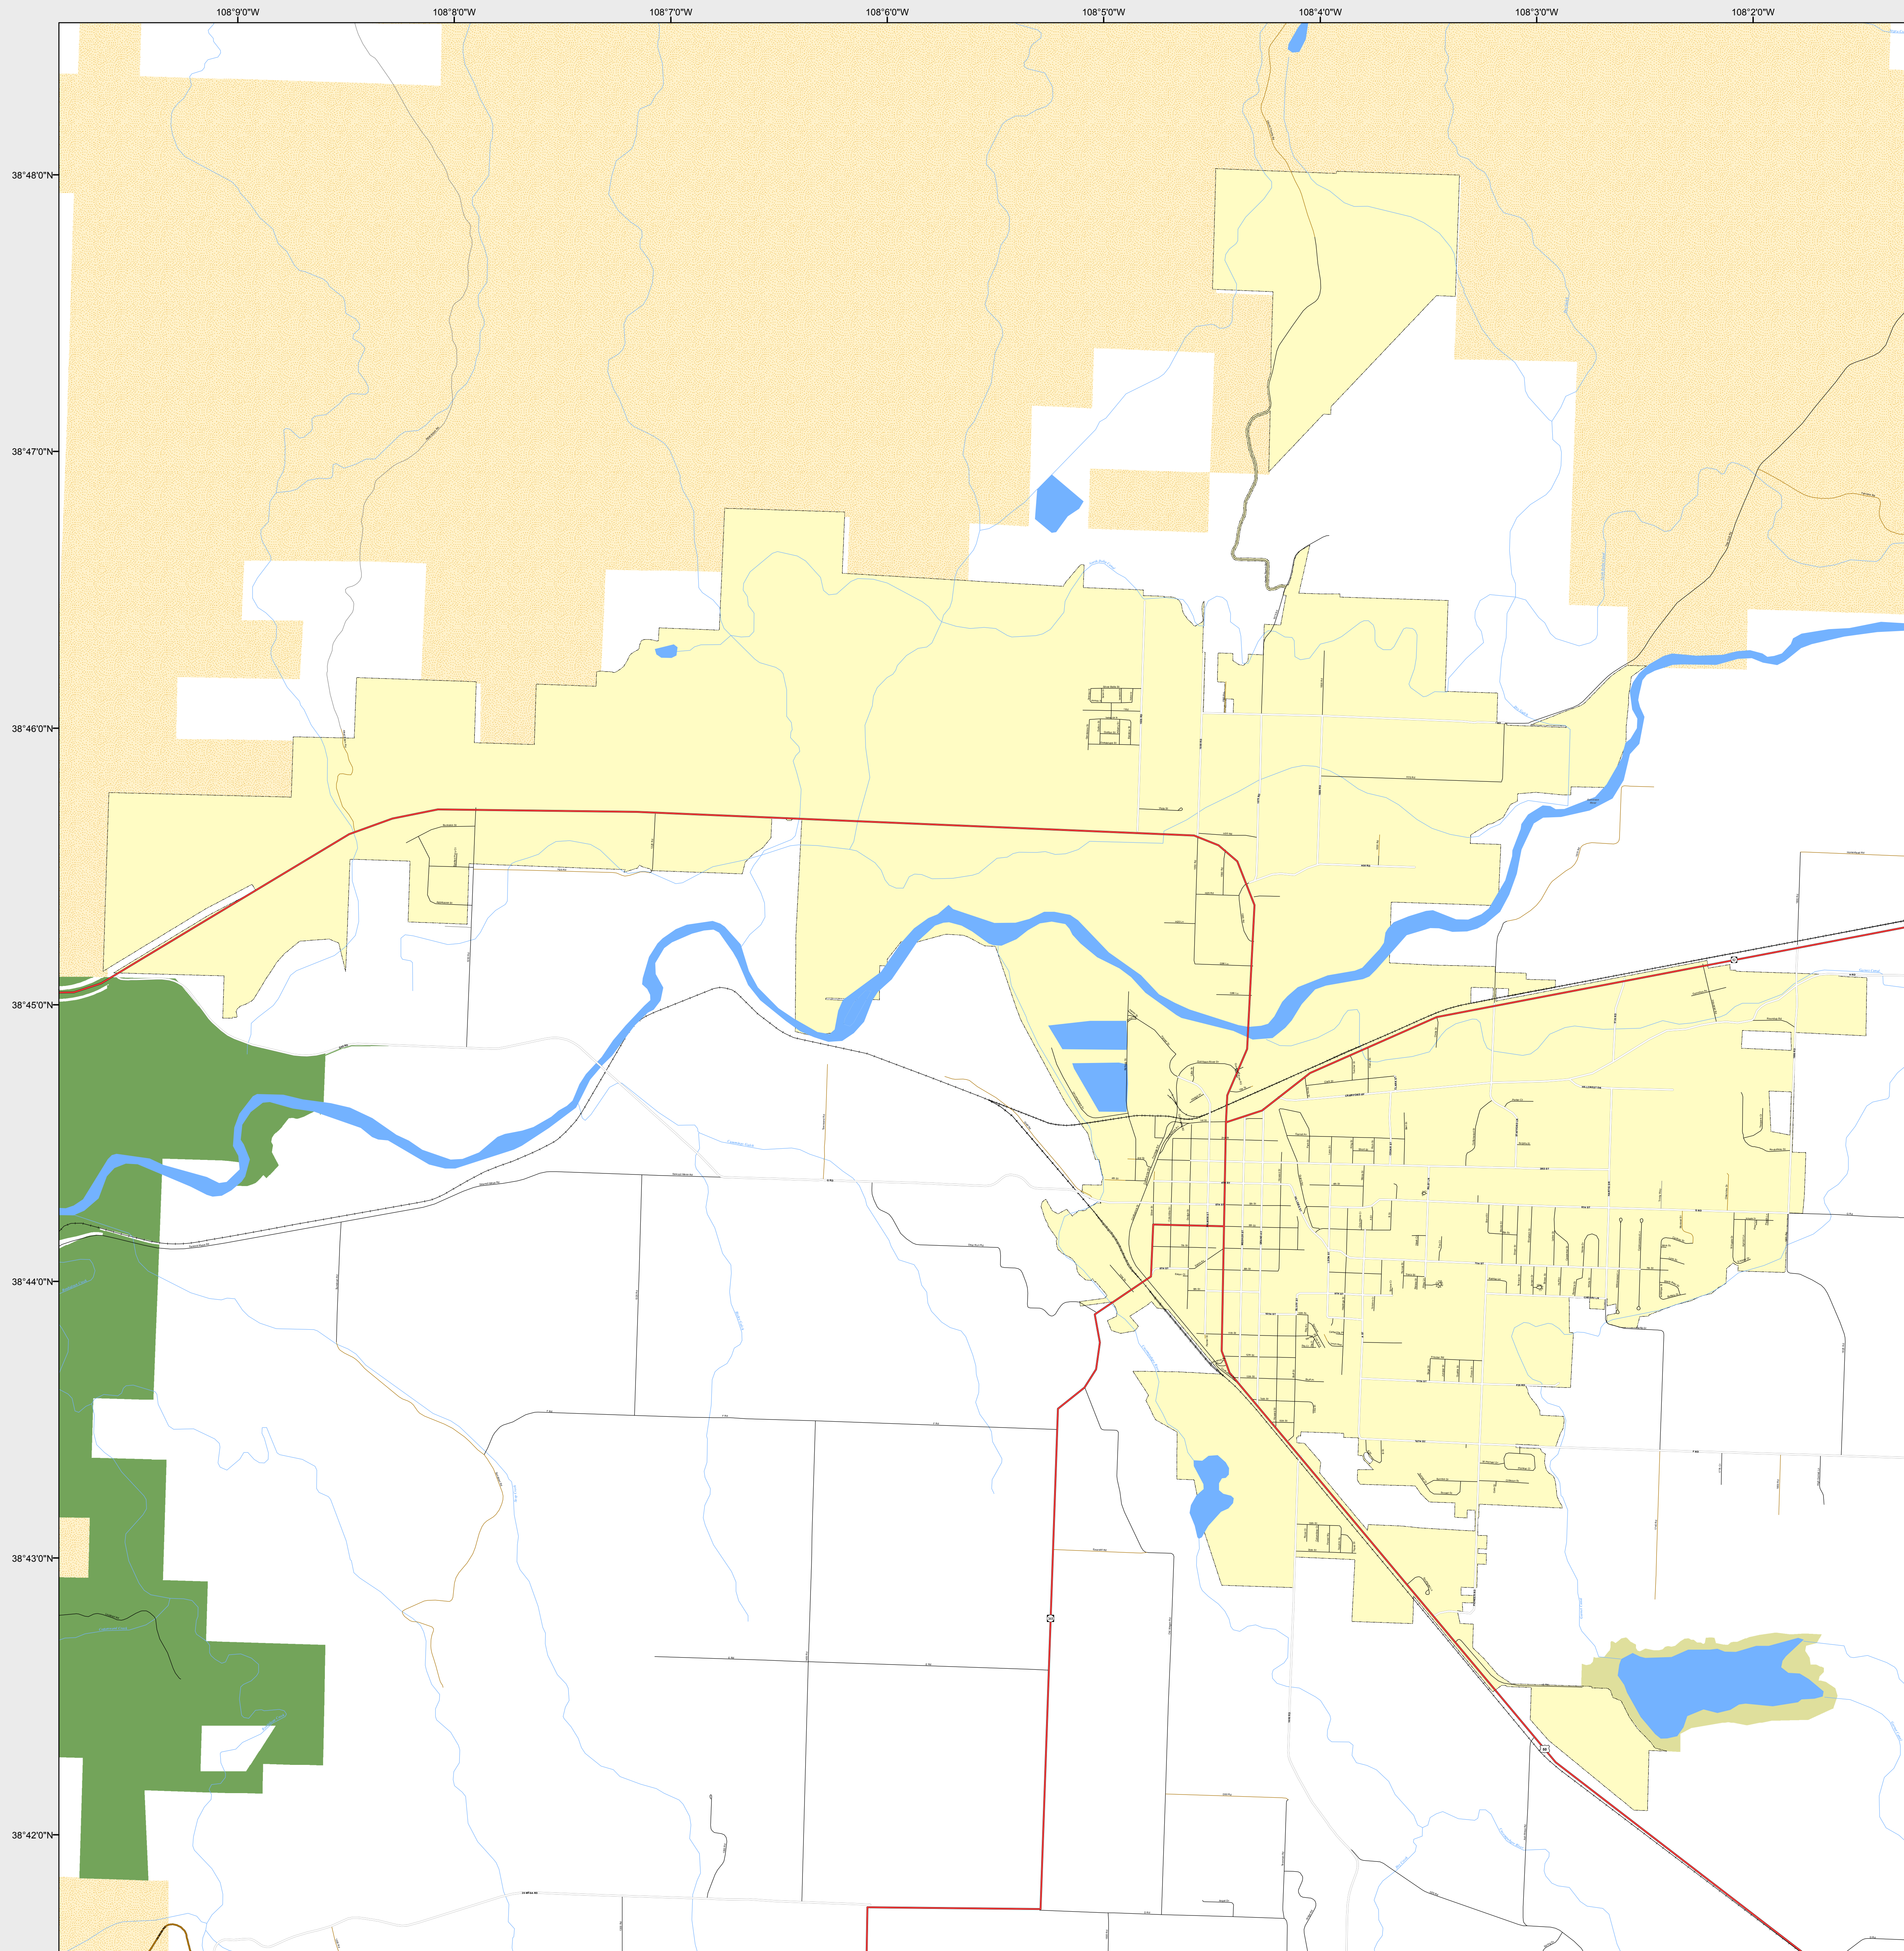

DELTA

-  Highways
- Major Roads
 -  Paved
 -  Gravel
 -  Bladed
- Local Roads
 -  Paved
 -  Gravel
 -  Bladed
- Base Data
 -  City Limits
 -  Counties
 -  Cemetery
 -  Lakes
 -  Rivers/Streams
 -  Railroads
- Public Land Classification
 -  Public Lands
 -  State Lands
 -  National or State Forest
 -  National Parks/Monuments
 -  Indian Reservations
 -  Military/Federal
 -  Wilderness Areas

State of Colorado

This city is located in the following count(ies):
Delta

CDOT does not guarantee the accuracy of any information presented, is not liable in any respect for any errors, or omissions and is not responsible for determining fitness for use in this map. Source of landowner data is COMaP v9. This map does not imply permission of public access.