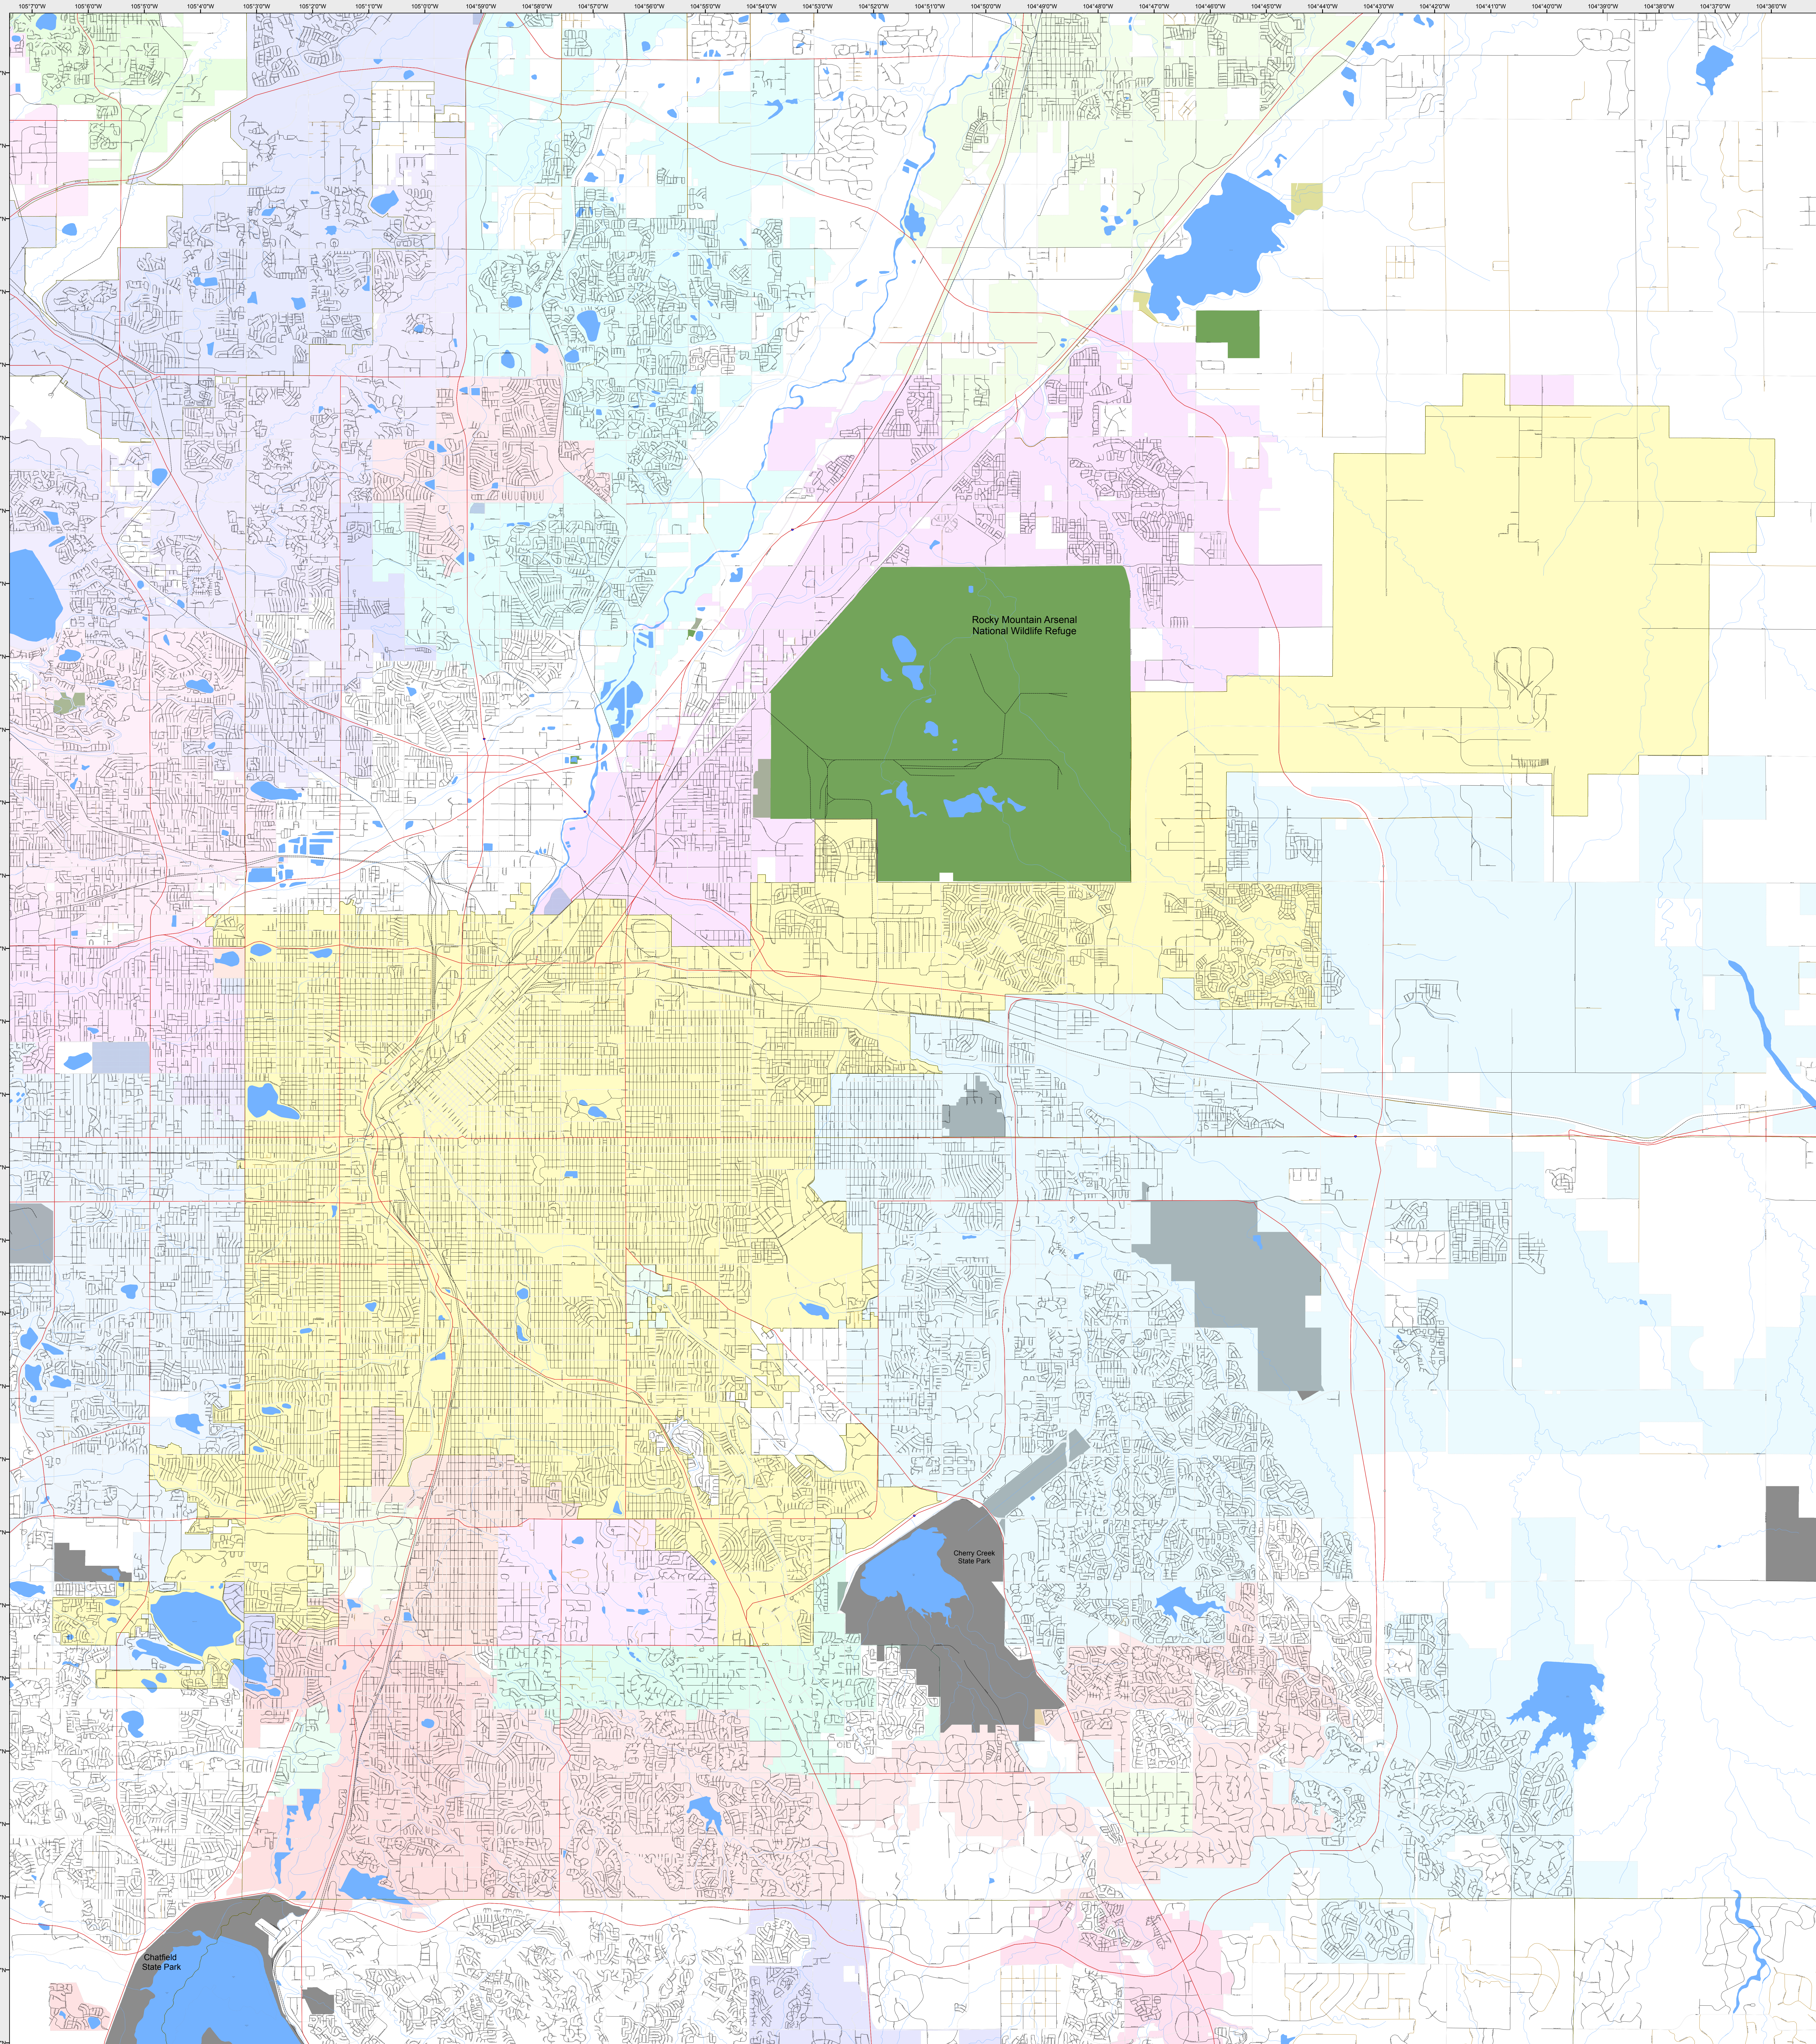

DENVER

Highways

Major Roads

Paved

Gravel

Bladed

Local Roads

Paved

Gravel

Bladed

Base Data

City Limits

Counties

Cemetery

Lakes

Rivers/Streams

Railroads

Public Land Classification

Public Lands

State Lands

National or State Forest

National Parks/Monuments

Indian Reservations

Military/Federal

Wilderness Areas

0 1 2 Miles

State of Colorado

This city is located in the following count(ies):
Denver