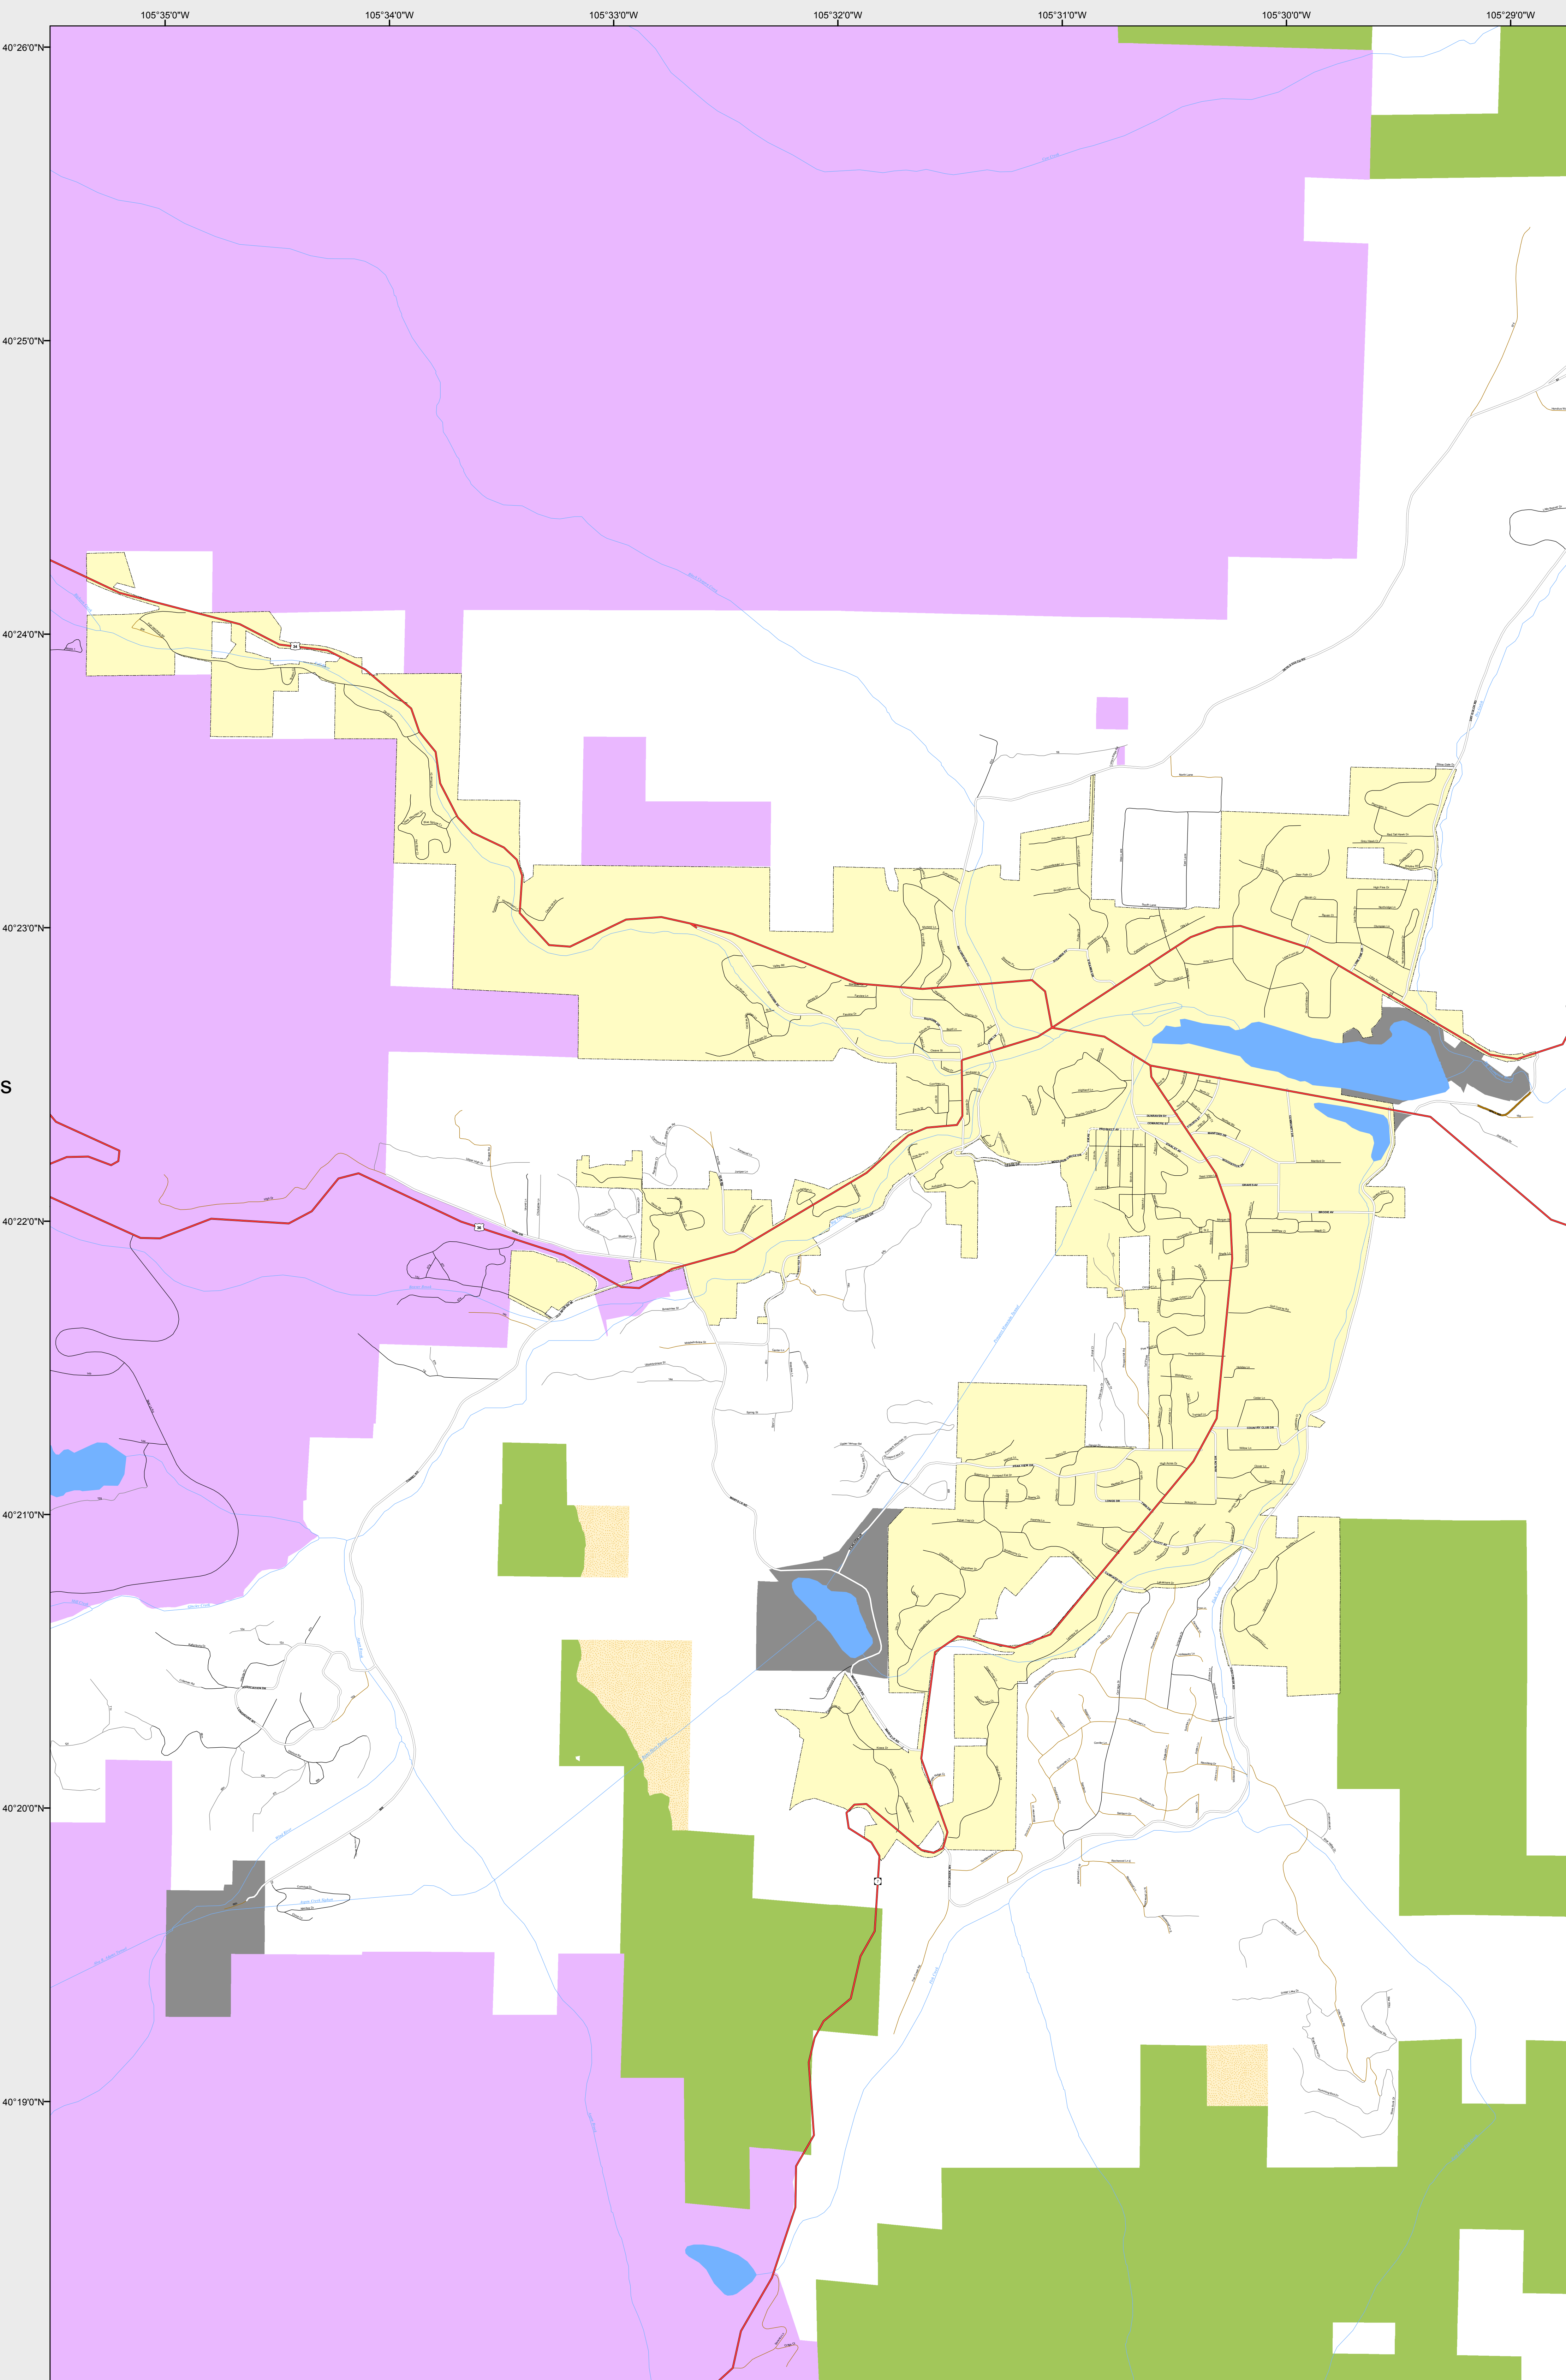

ESTES PARK

- Highways
- Major Roads
 - Paved
 - Gravel
 - Bladed
- Local Roads
 - Paved
 - Gravel
 - Bladed
- Base Data
 - City Limits
 - Counties
 - Cemetery
 - Lakes
 - Rivers/Streams
 - Railroads
- Public Land Classification
 - Public Lands
 - State Lands
 - National or State Forest
 - National Parks/Monuments
 - Indian Reservations
 - Military/Federal
 - Wilderness Areas

State of Colorado

This city is located in the following count(ies):
Larimer

CDOT does not guarantee the accuracy of any information presented, is not liable in any respect for any errors, or omissions and is not responsible for determining fitness for use in this map. Source of landowner data is COMaP v9. This map does not imply permission of public access.