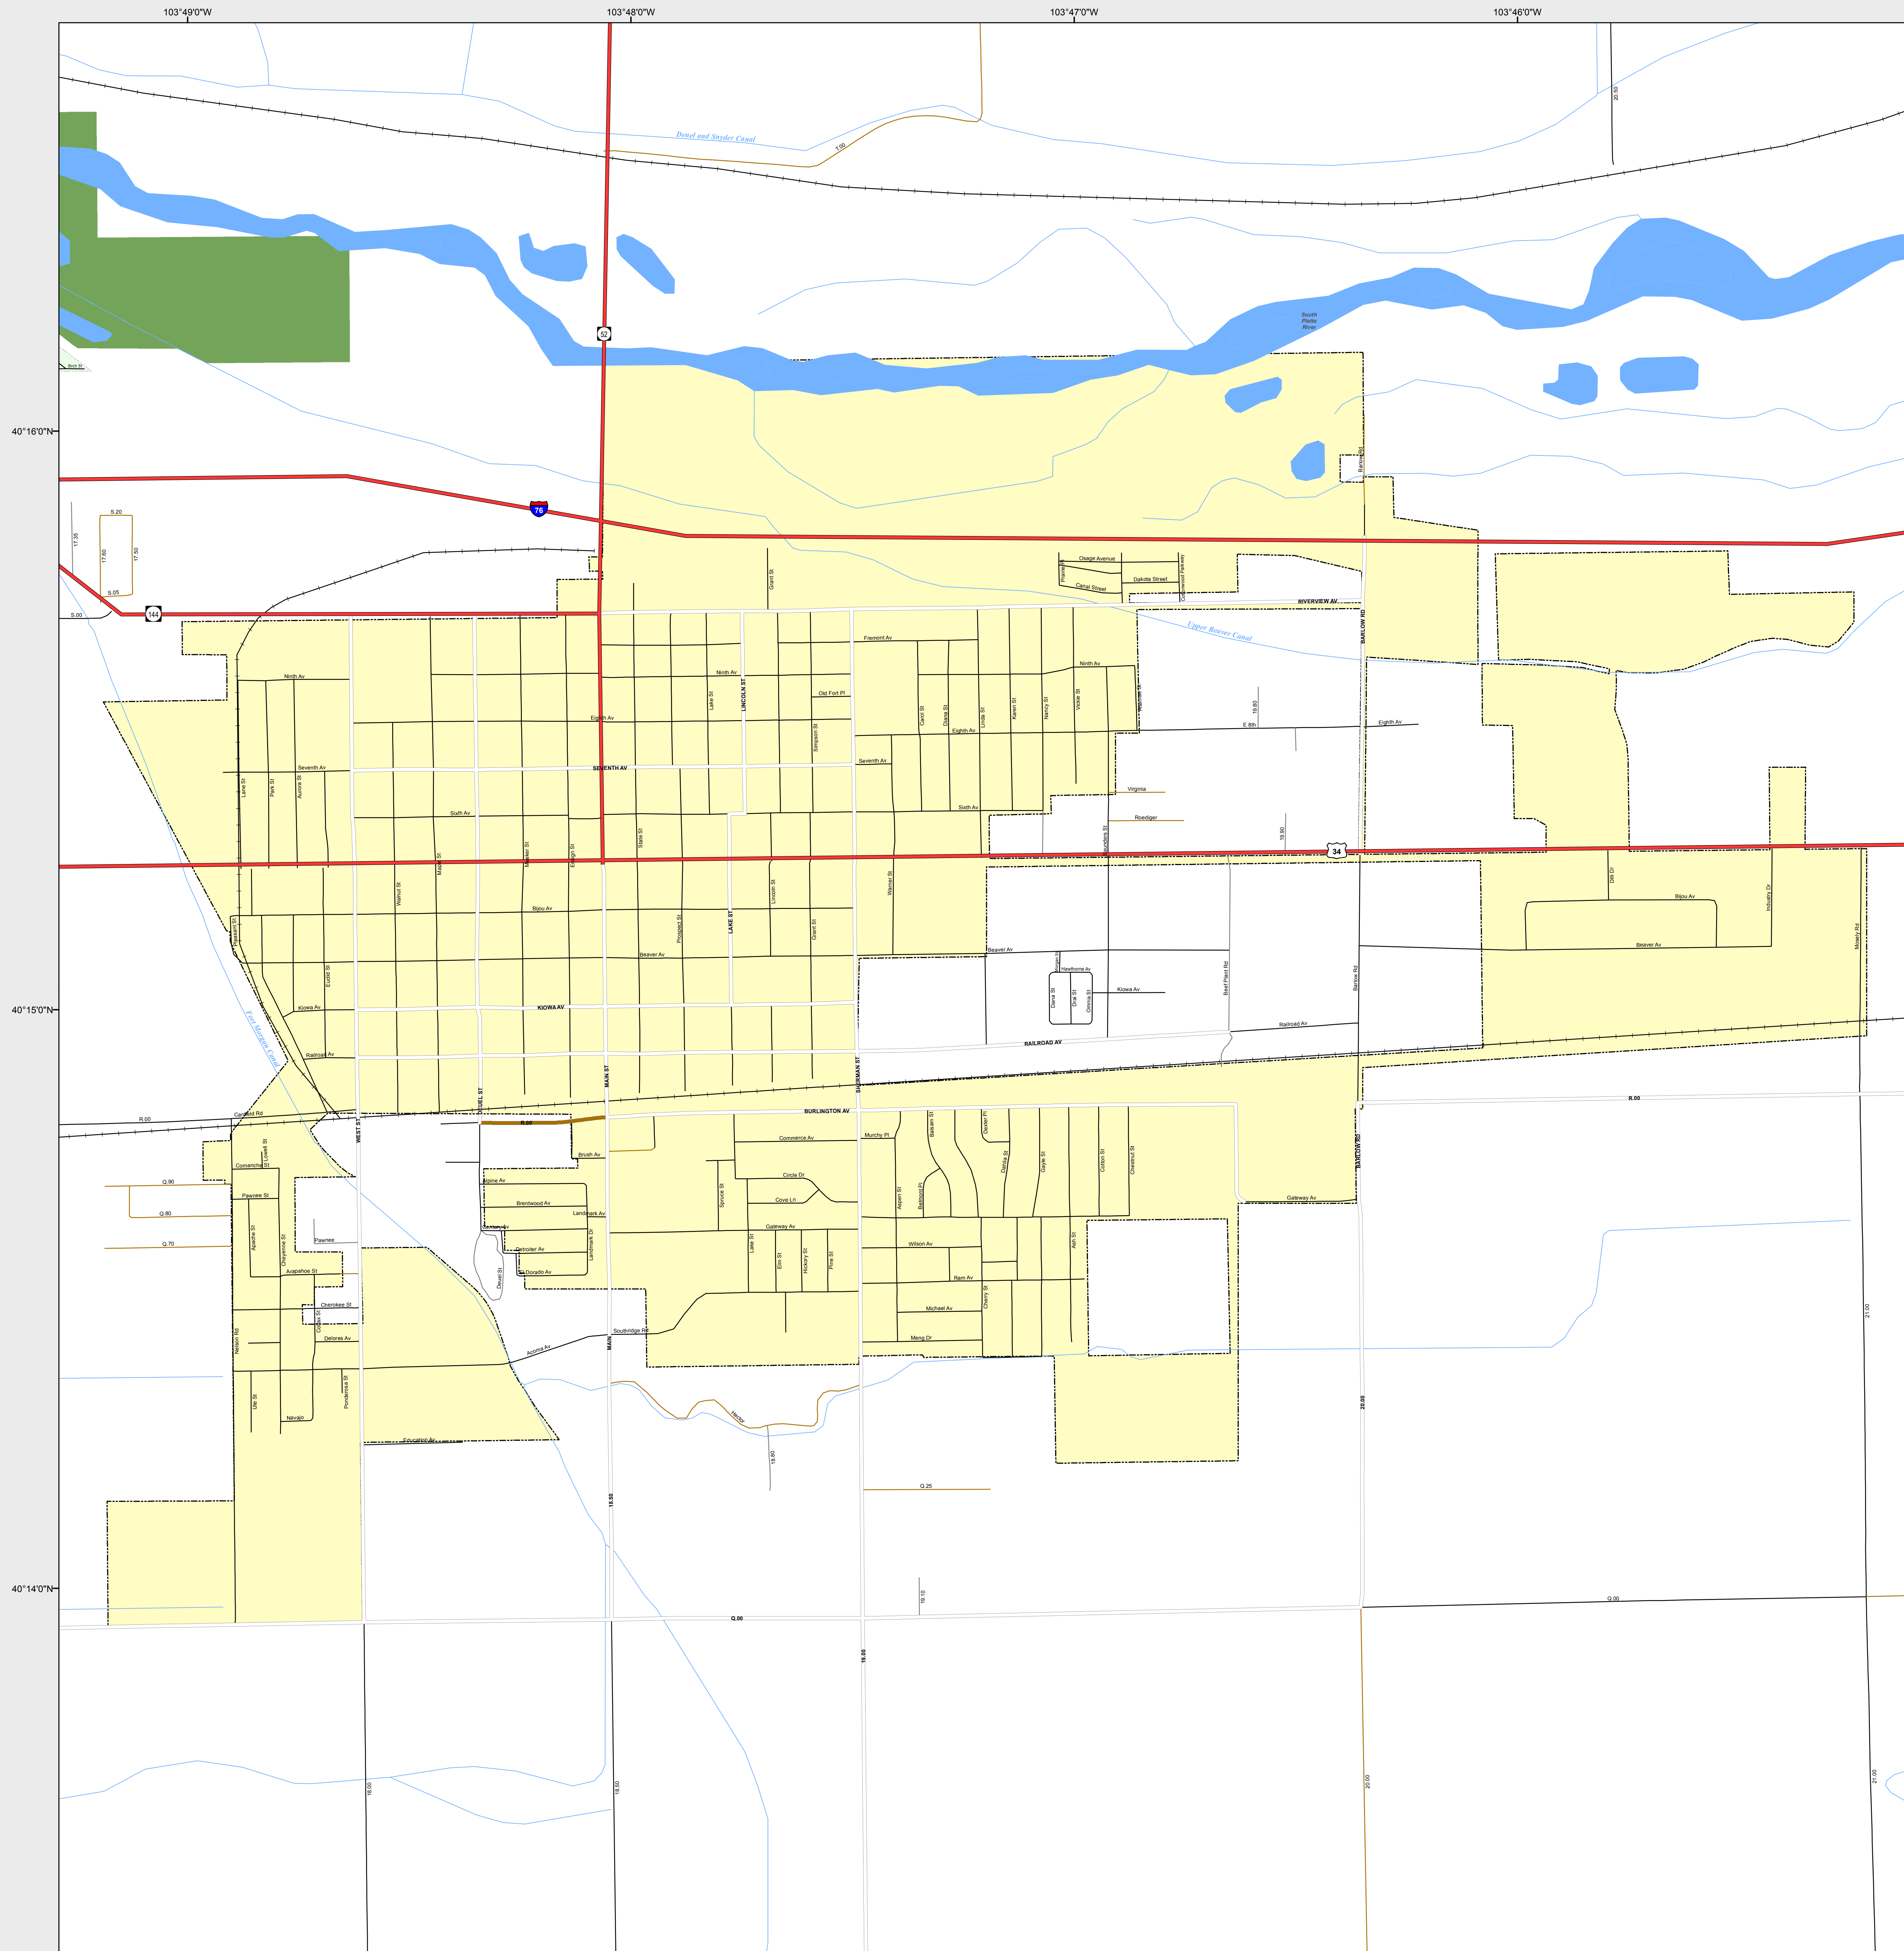

FORT MORGAN

-  Highways
- Major Roads**
-  Paved
-  Gravel
-  Bladed
- Local Roads**
-  Paved
-  Gravel
-  Bladed
- Base Data**
-  City Limits
-  Counties
-  Cemetery
-  Lakes
-  Rivers/Streams
-  Railroads
- Public Land Classification**
-  Public Lands
-  State Lands
-  National or State Forest
-  National Parks/Monuments
-  Indian Reservations
-  Military/Federal
-  Wilderness Areas

State of Colorado
This city is located in the following count(ies):
Morgan

CDOT does not guarantee the accuracy of any information presented, is not liable in any respect for any errors, or omissions and is not responsible for determining fitness for use in this map. Source of landowner data is COMaP v9. This map does not imply permission of public access.