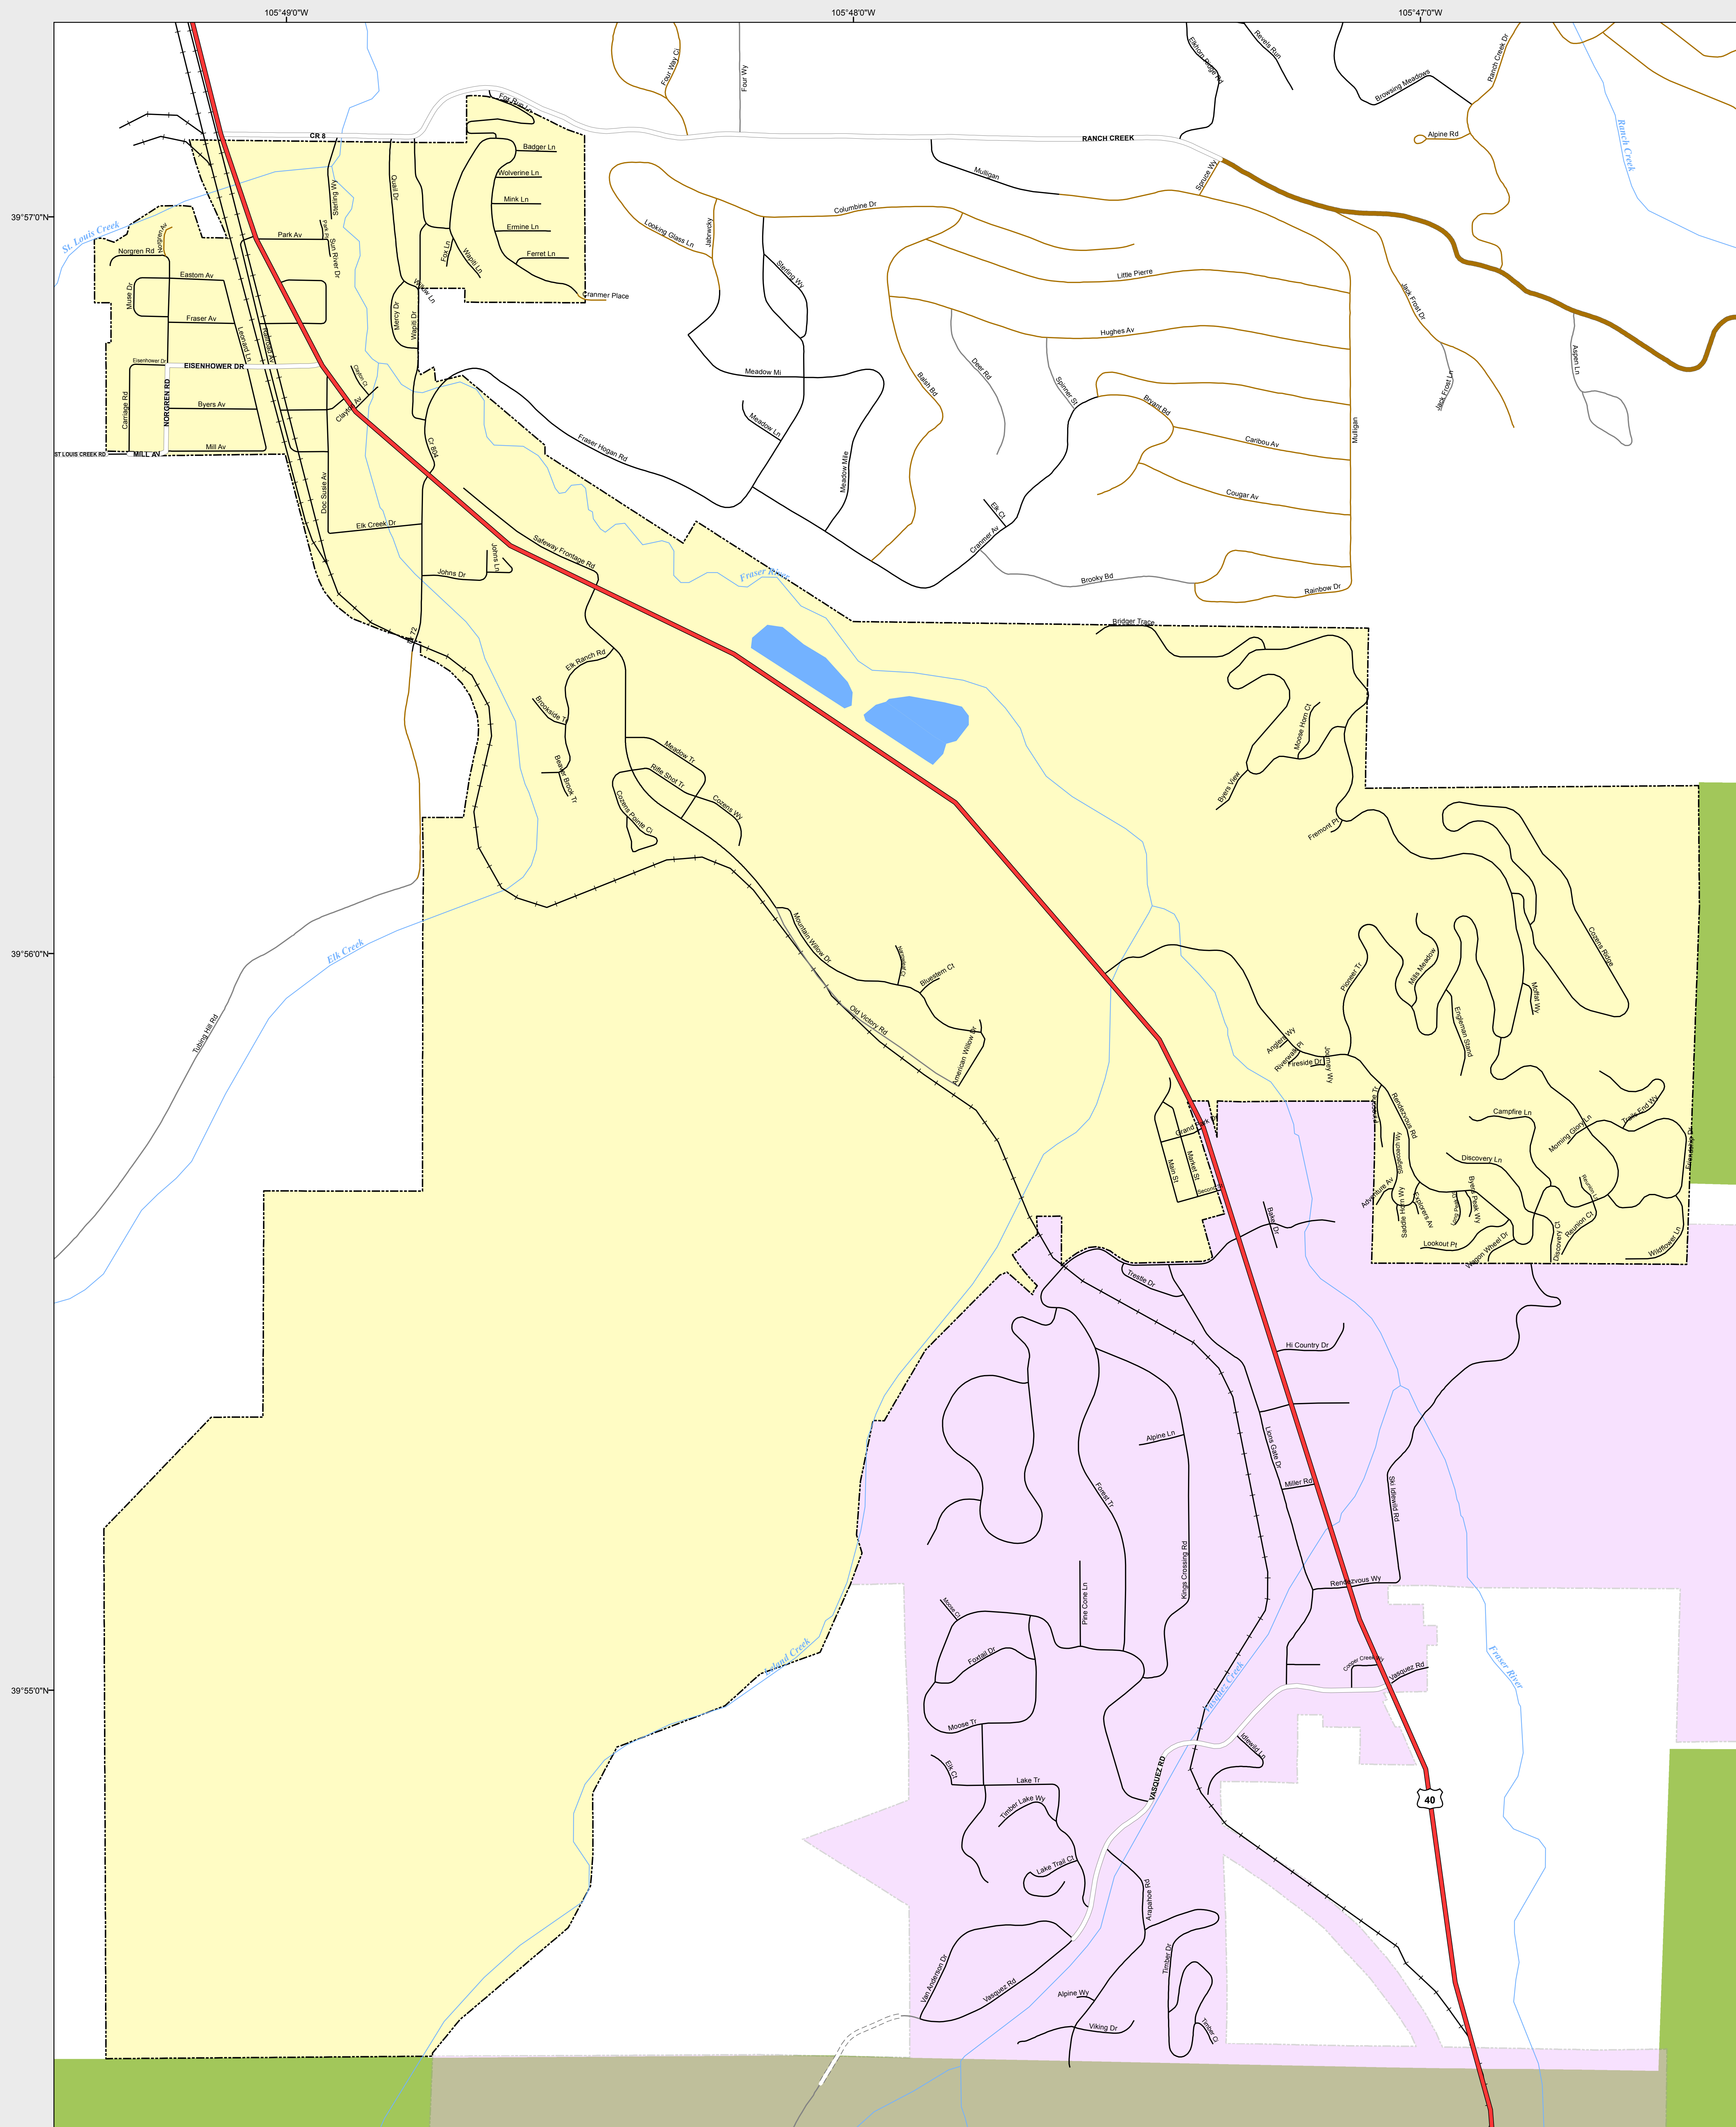

FRASER

-  Highways
- Major Roads**
-  Paved
-  Gravel
-  Bladed
- Local Roads**
-  Paved
-  Gravel
-  Bladed
- Base Data**
-  City Limits
-  Counties
-  Cemetery
-  Lakes
-  Rivers/Streams
-  Railroads
- Public Land Classification**
-  Public Lands
-  State Lands
-  National or State Forest
-  National Parks/Monuments
-  Indian Reservations
-  Military/Federal
-  Wilderness Areas

0 0.1 0.2 Miles

State of Colorado

This city is located in the following count(ies):
Grand

CDOT does not guarantee the accuracy of any information presented, is not liable in any respect for any errors, or omissions and is not responsible for determining fitness for use in this map. Source of landowner data is COMaP v9. This map does not imply permission of public access.