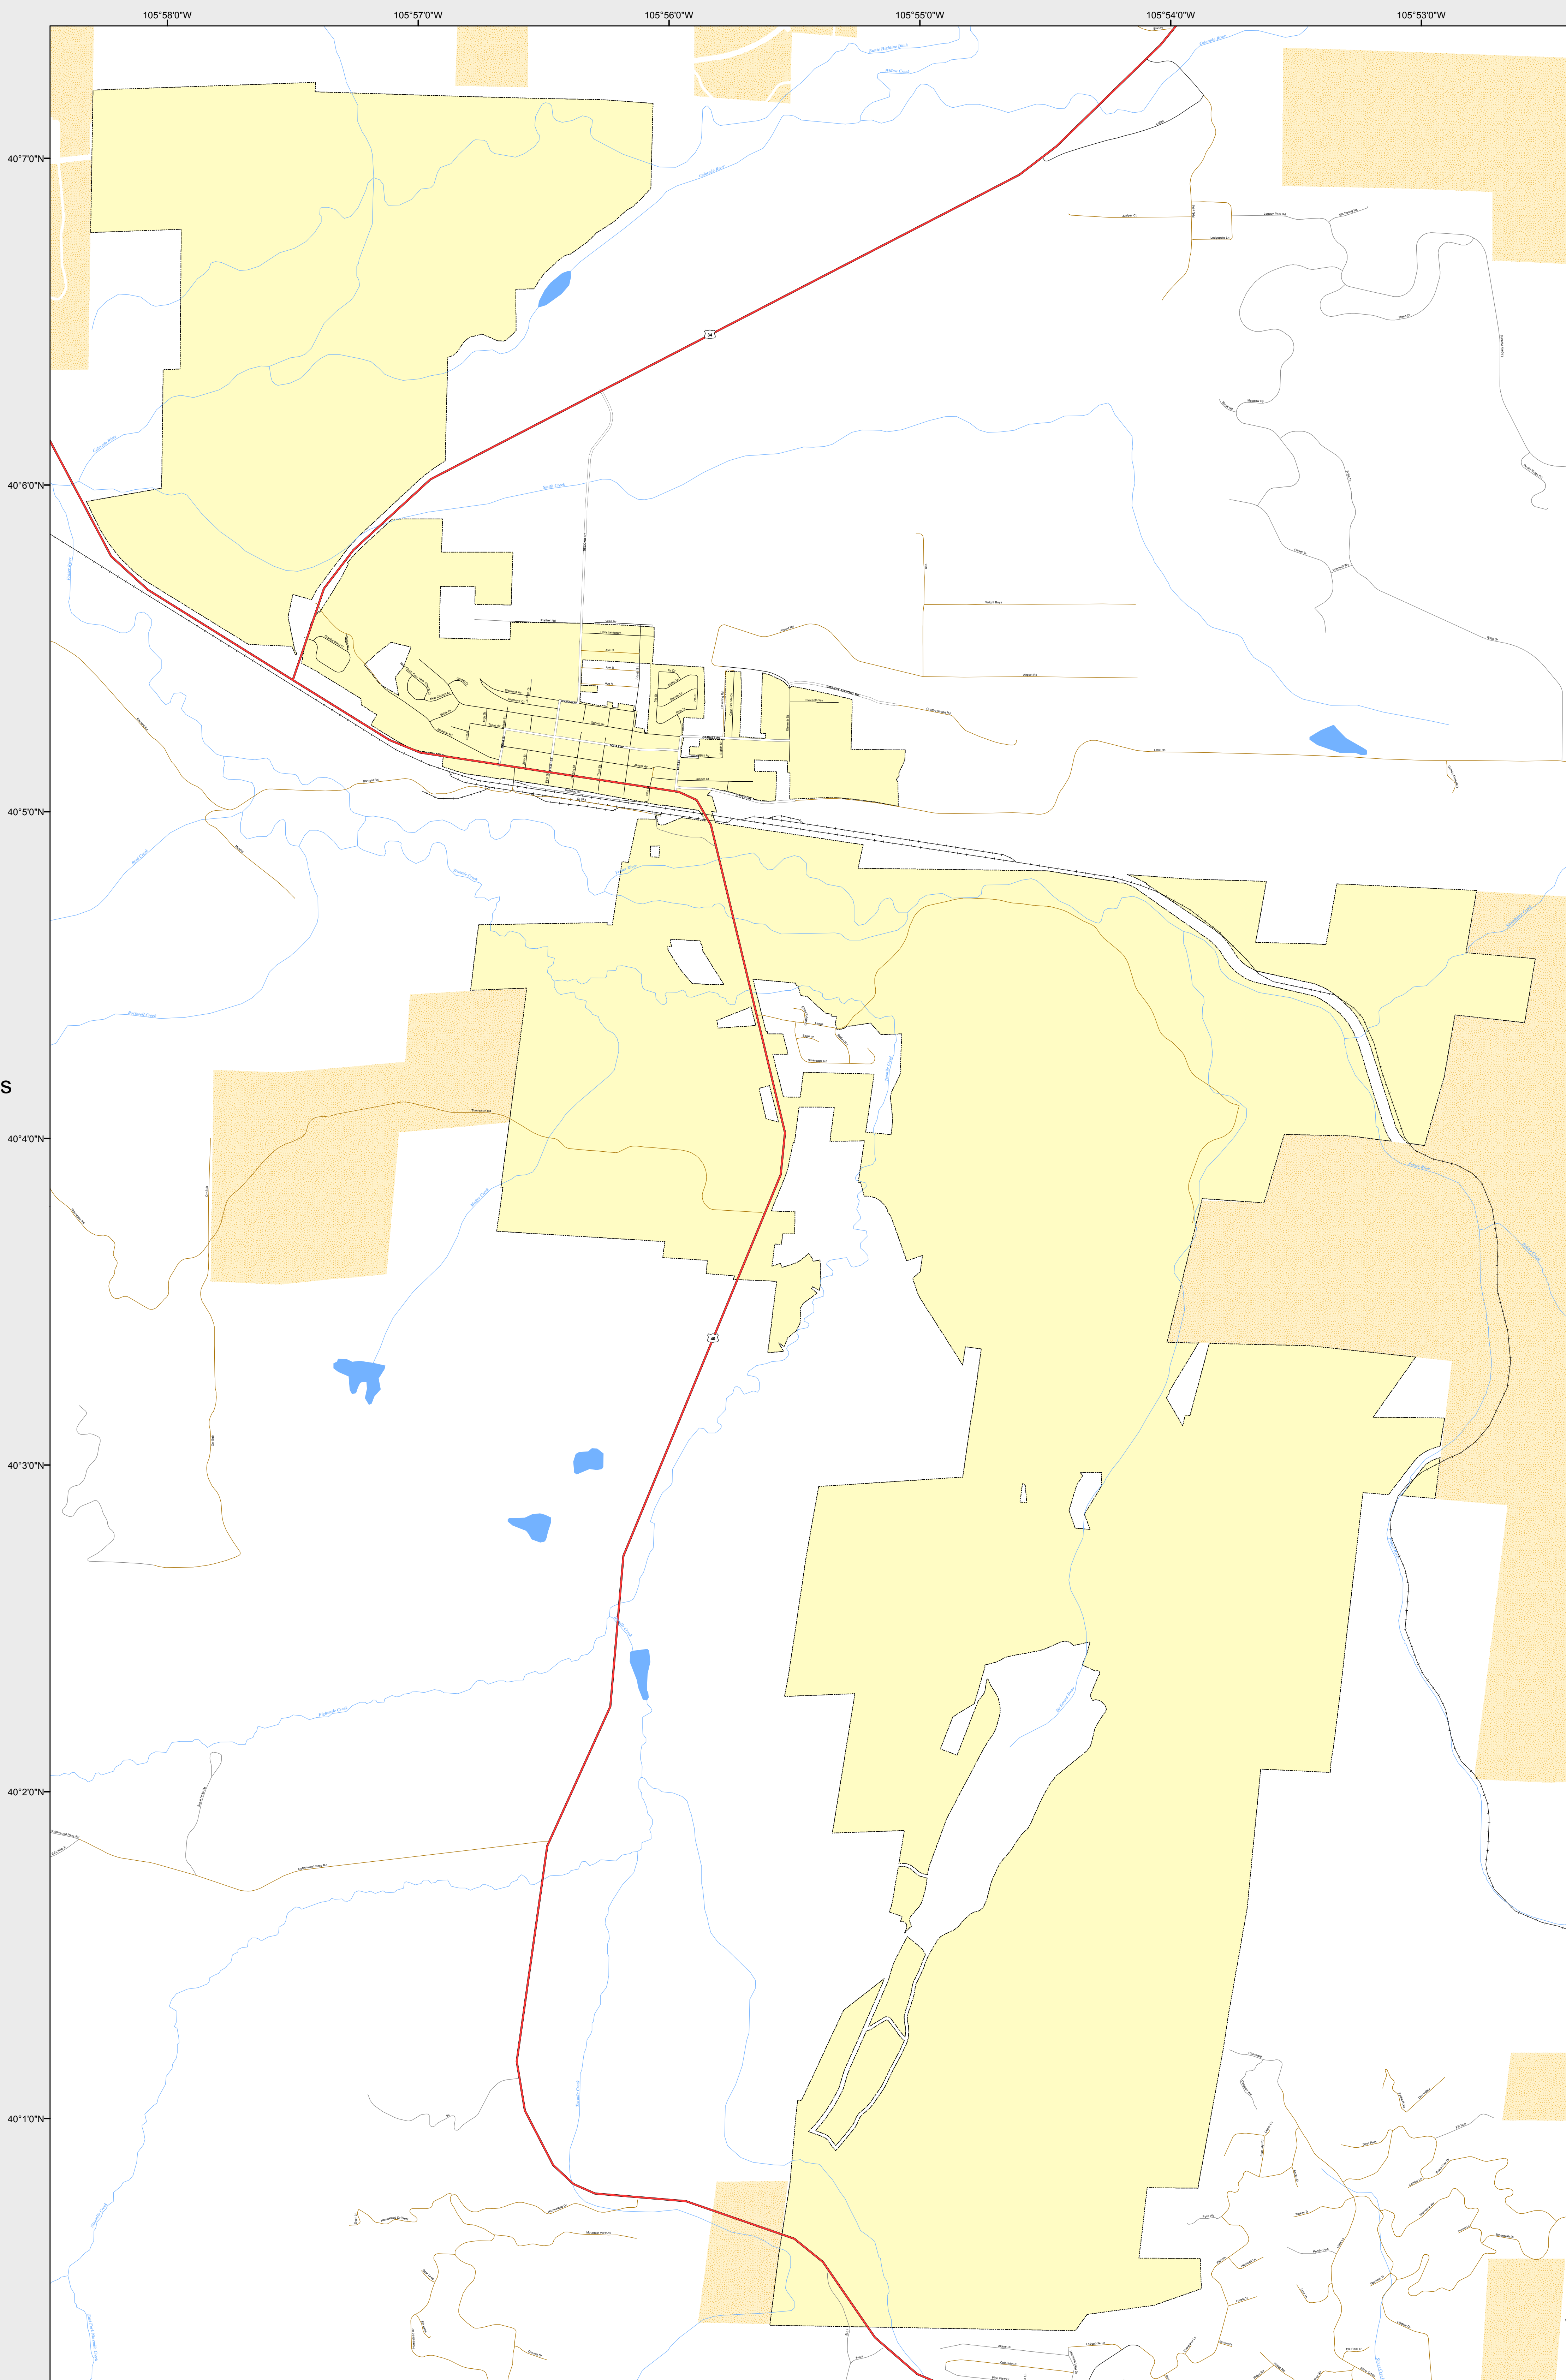

# GRANBY

-  Highways
- Major Roads**
  -  Paved
  -  Gravel
  -  Bladed
- Local Roads**
  -  Paved
  -  Gravel
  -  Bladed
- Base Data**
  -  City Limits
  -  Counties
  -  Cemetery
  -  Lakes
  -  Rivers/Streams
  -  Railroads
- Public Land Classification**
  -  Public Lands
  -  State Lands
  -  National or State Forest
  -  National Parks/Monuments
  -  Indian Reservations
  -  Military/Federal
  -  Wilderness Areas

## State of Colorado

This city is located in the following count(ies):  
Grand

CDOT does not guarantee the accuracy of any information presented, is not liable in any respect for any errors, or omissions and is not responsible for determining fitness for use in this map. Source of landowner data is COMaP v9. This map does not imply permission of public access.