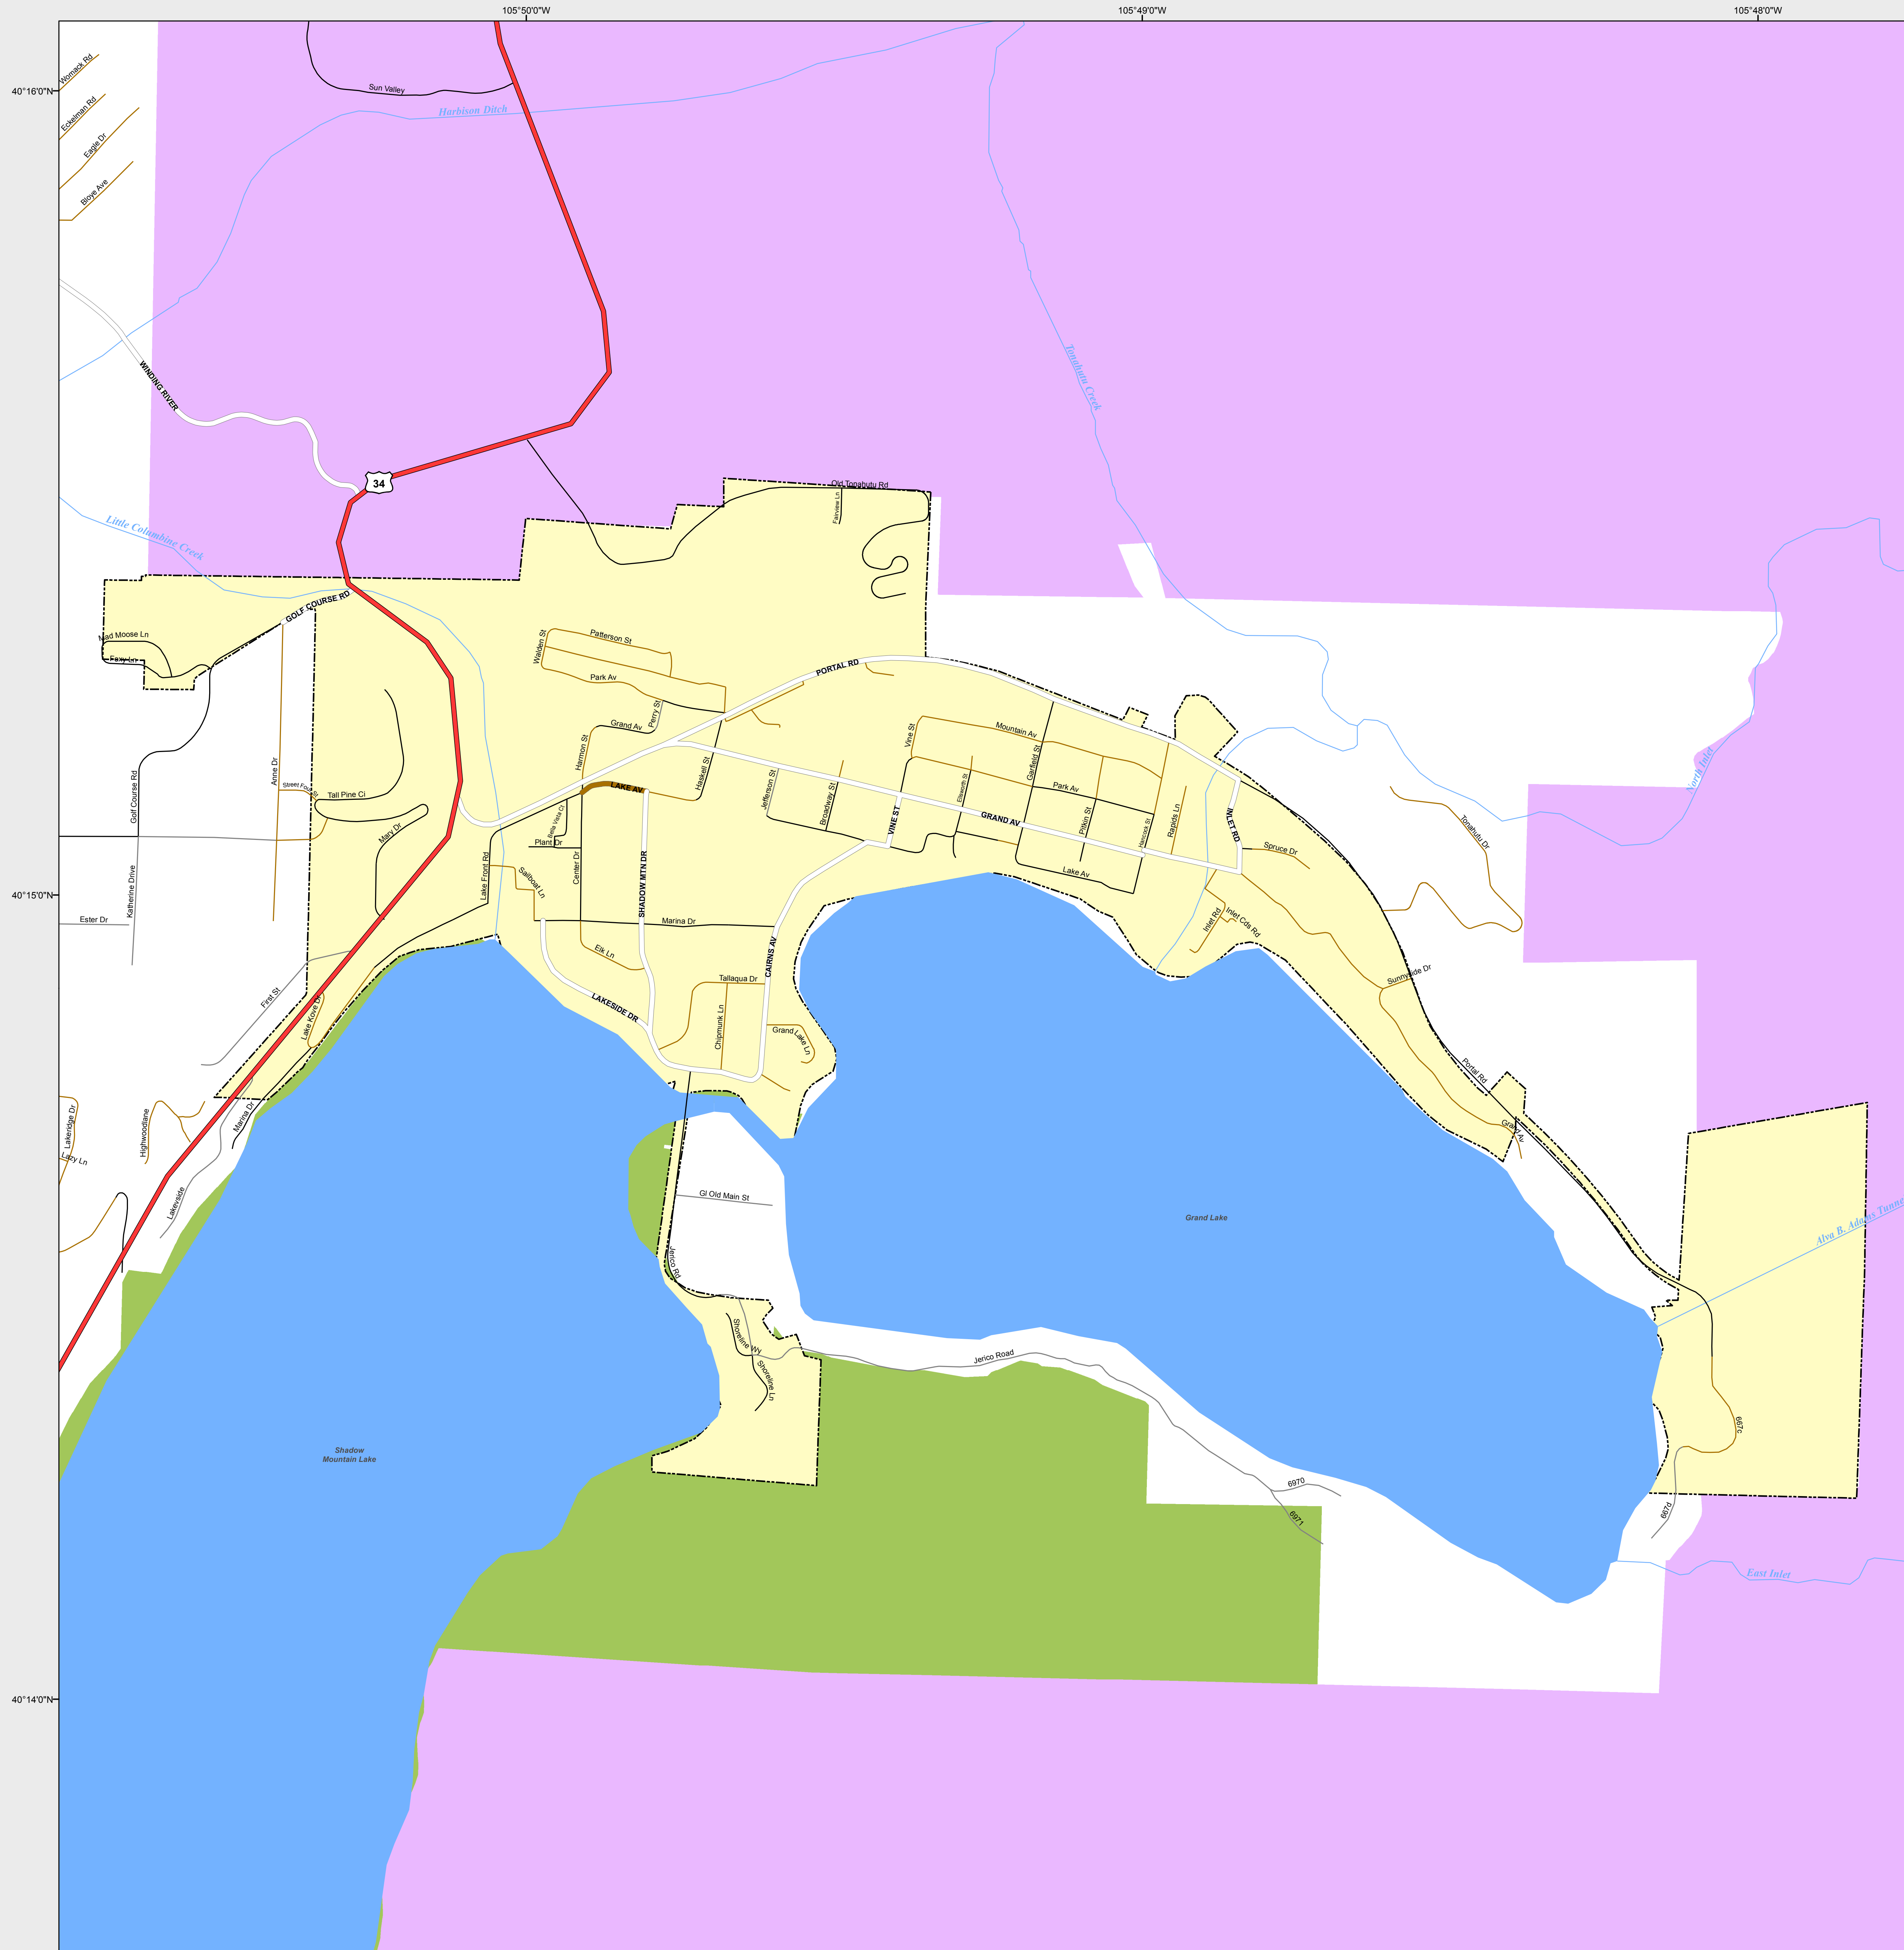

GRAND LAKE

-  Highways
- Major Roads**
-  Paved
-  Gravel
-  Bladed
- Local Roads**
-  Paved
-  Gravel
-  Bladed
- Base Data**
-  City Limits
-  Counties
-  Cemetery
-  Lakes
-  Rivers/Streams
-  Railroads
- Public Land Classification**
-  Public Lands
-  State Lands
-  National or State Forest
-  National Parks/Monuments
-  Indian Reservations
-  Military/Federal
-  Wilderness Areas

State of Colorado

This city is located in the following count(ies):
Grand

CDOT does not guarantee the accuracy of any information presented, is not liable in any respect for any errors, or omissions and is not responsible for determining fitness for use in this map. Source of landowner data is COMaP v9. This map does not imply permission of public access.