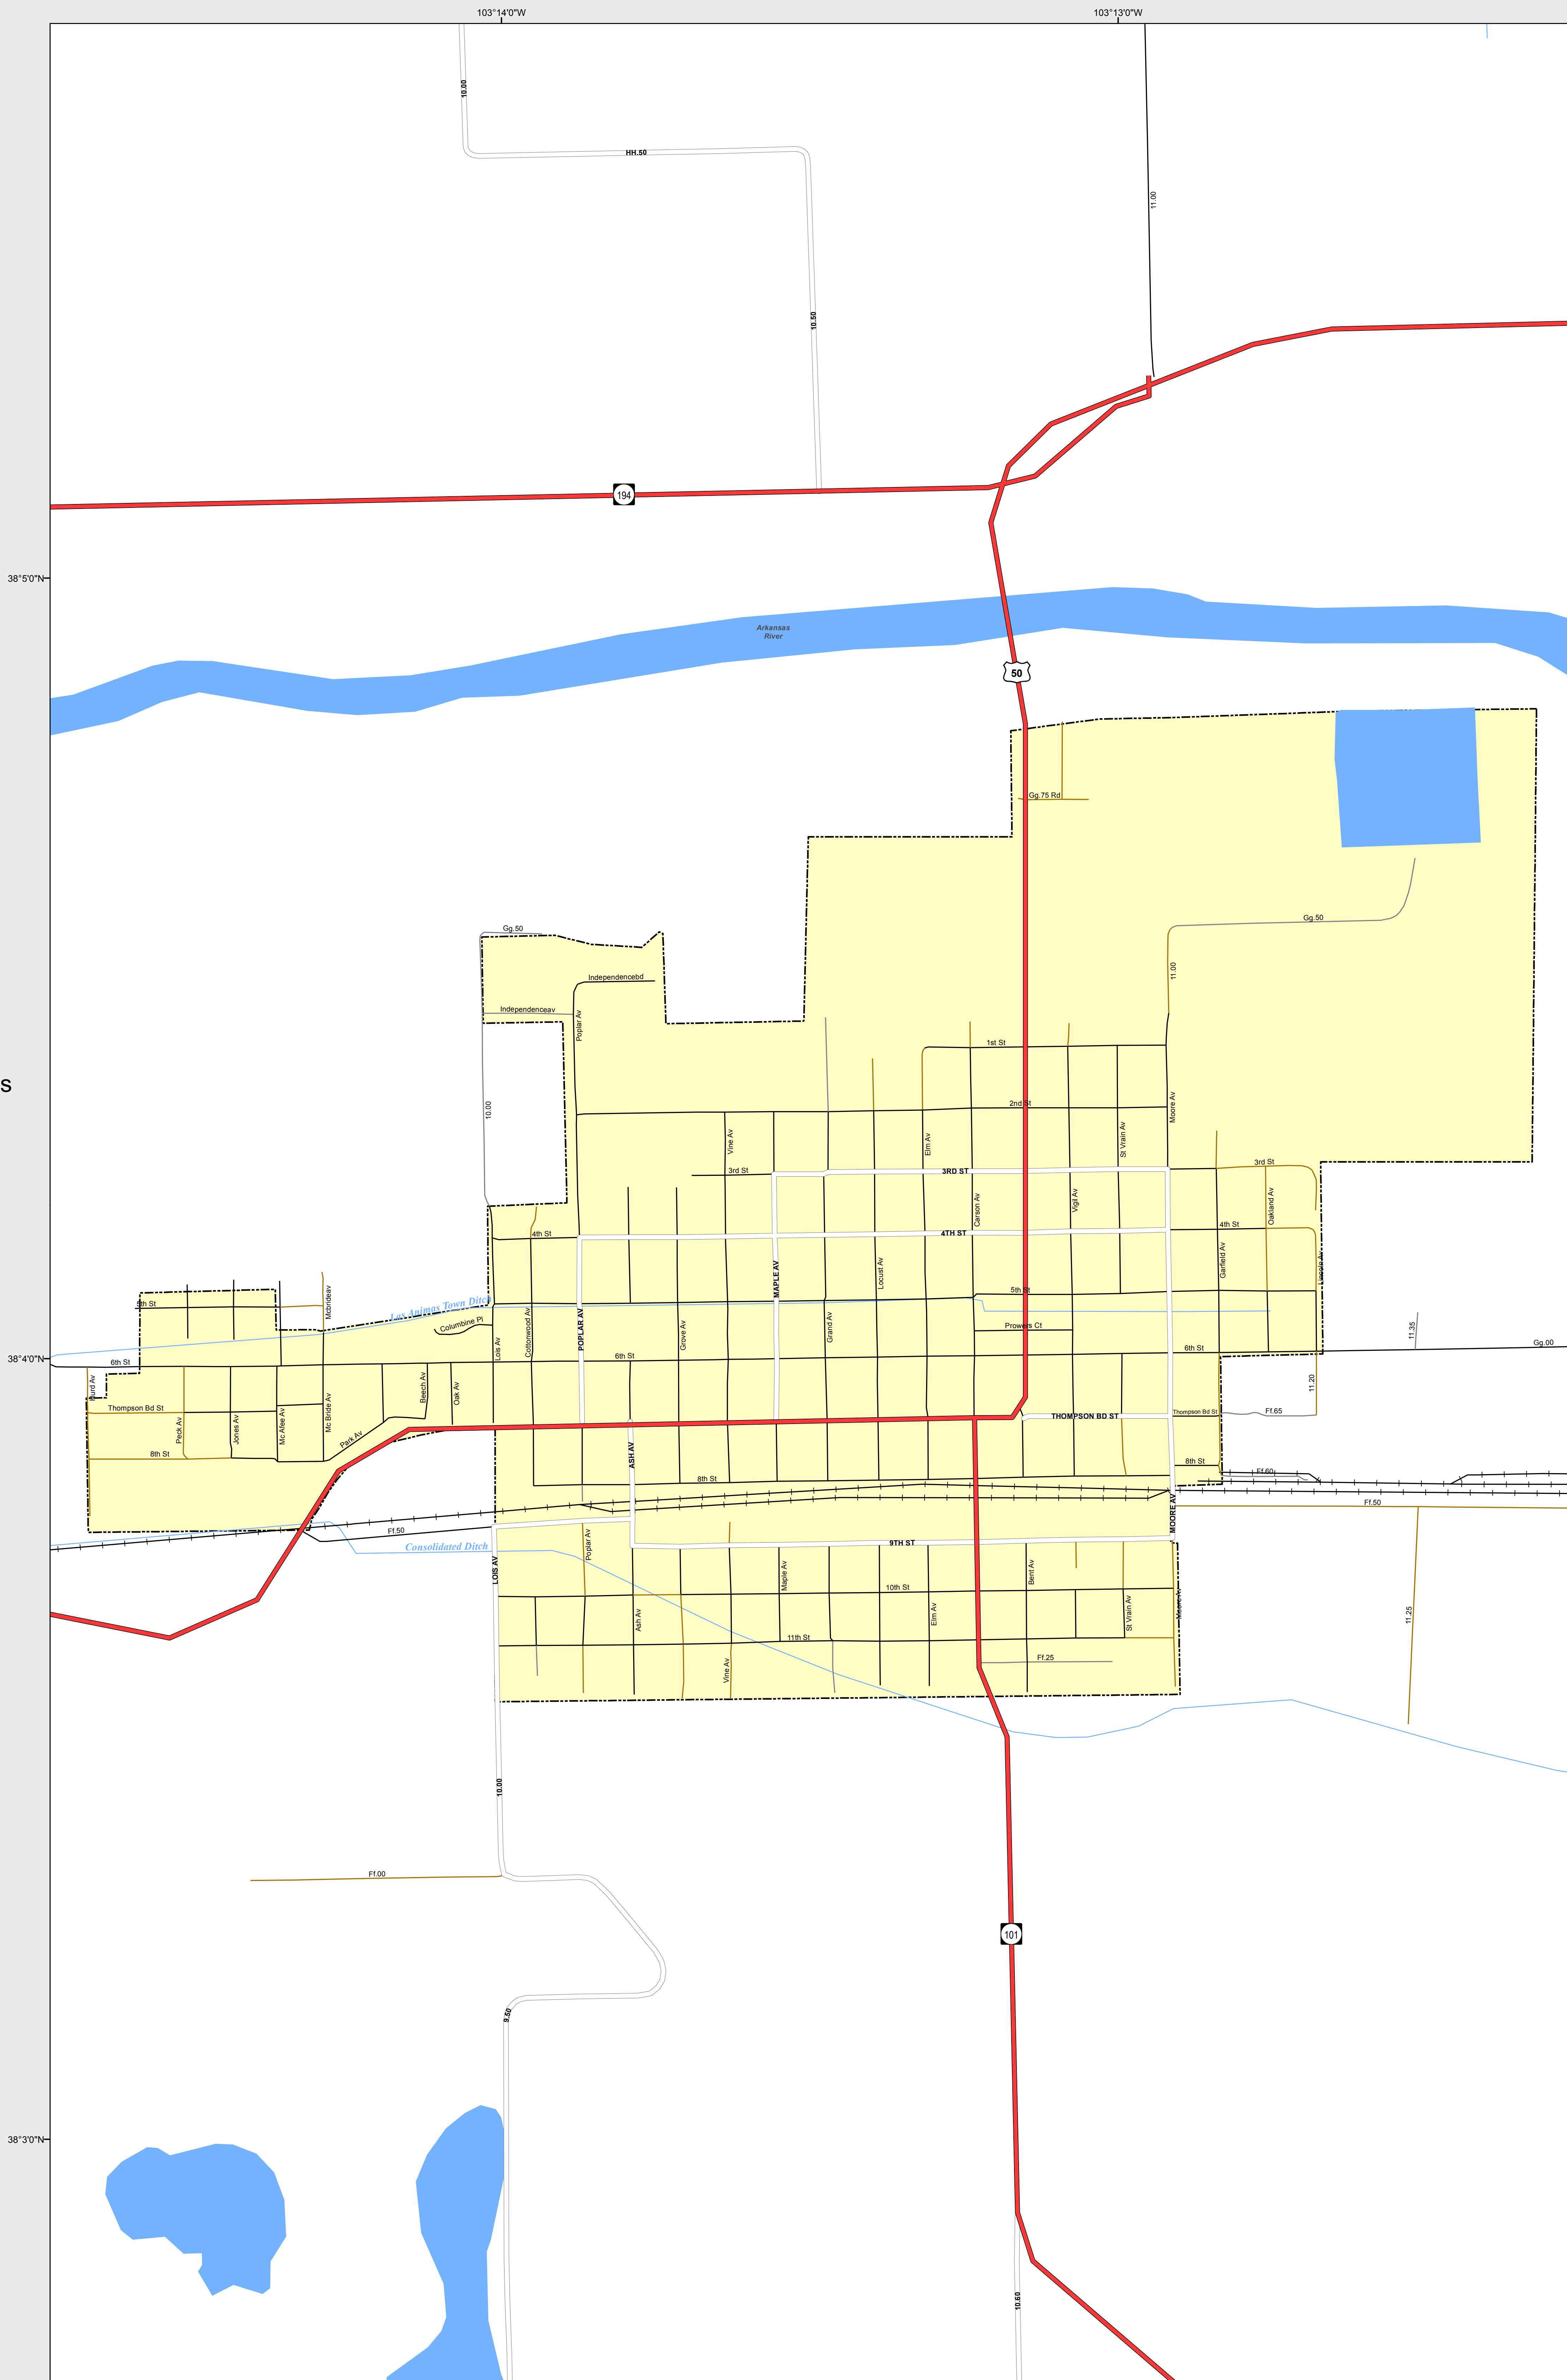

# LAS ANIMAS

-  Highways
- Major Roads**
-  Paved
-  Gravel
-  Bladed
- Local Roads**
-  Paved
-  Gravel
-  Bladed
- Base Data**
-  City Limits
-  Counties
-  Cemetery
-  Lakes
-  Rivers/Streams
-  Railroads
- Public Land Classification**
-  Public Lands
-  State Lands
-  National or State Forest
-  National Parks/Monuments
-  Indian Reservations
-  Military/Federal
-  Wilderness Areas

## State of Colorado

This city is located in the following count(ies):  
Bent

CDOT does not guarantee the accuracy of any information presented, is not liable in any respect for any errors, or omissions and is not responsible for determining fitness for use in this map. Source of landowner data is COMaP v9. This map does not imply permission of public access.