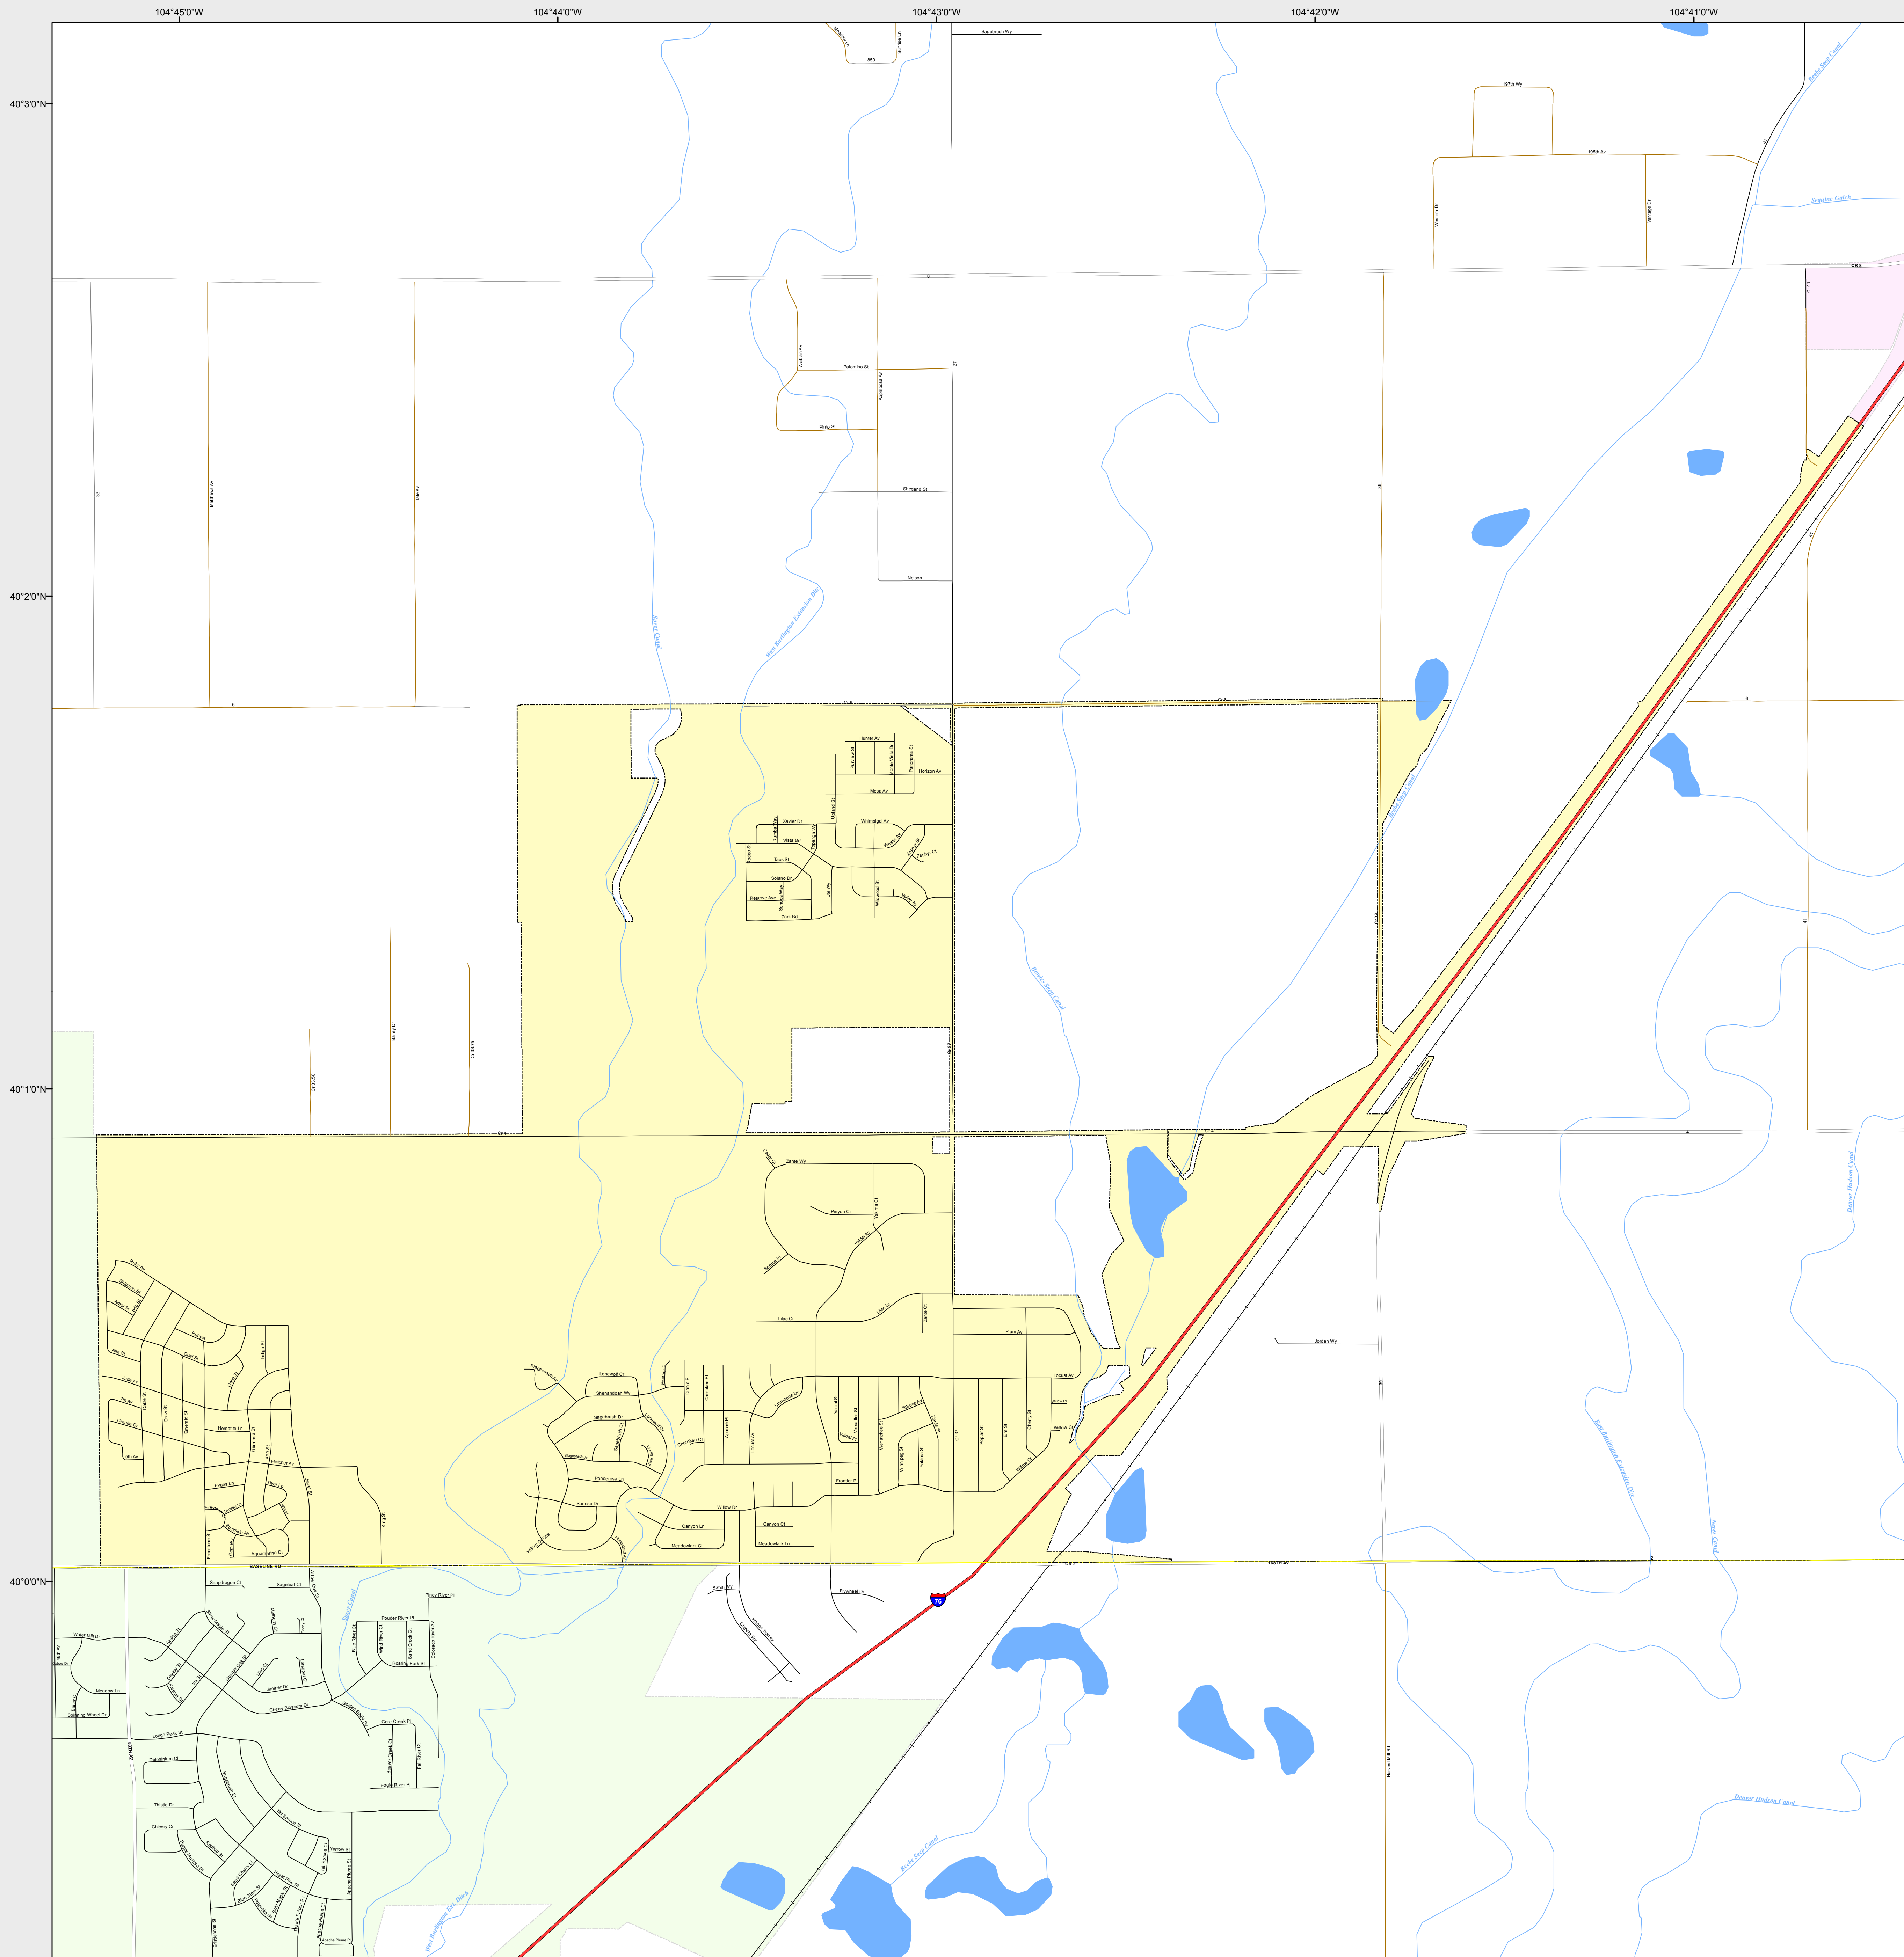

LOCHBUIE

-  Highways
- Major Roads
 -  Paved
 -  Gravel
 -  Bladed
- Local Roads
 -  Paved
 -  Gravel
 -  Bladed
- Base Data
 -  City Limits
 -  Counties
 -  Cemetery
 -  Lakes
 -  Rivers/Streams
 -  Railroads
- Public Land Classification
 -  Public Lands
 -  State Lands
 -  National or State Forest
 -  National Parks/Monuments
 -  Indian Reservations
 -  Military/Federal
 -  Wilderness Areas

State of Colorado

This city is located in the following count(ies):
Weld

CDOT does not guarantee the accuracy of any information presented, is not liable in any respect for any errors, or omissions and is not responsible for determining fitness for use in this map. Source of landowner data is COMaP v9. This map does not imply permission of public access.