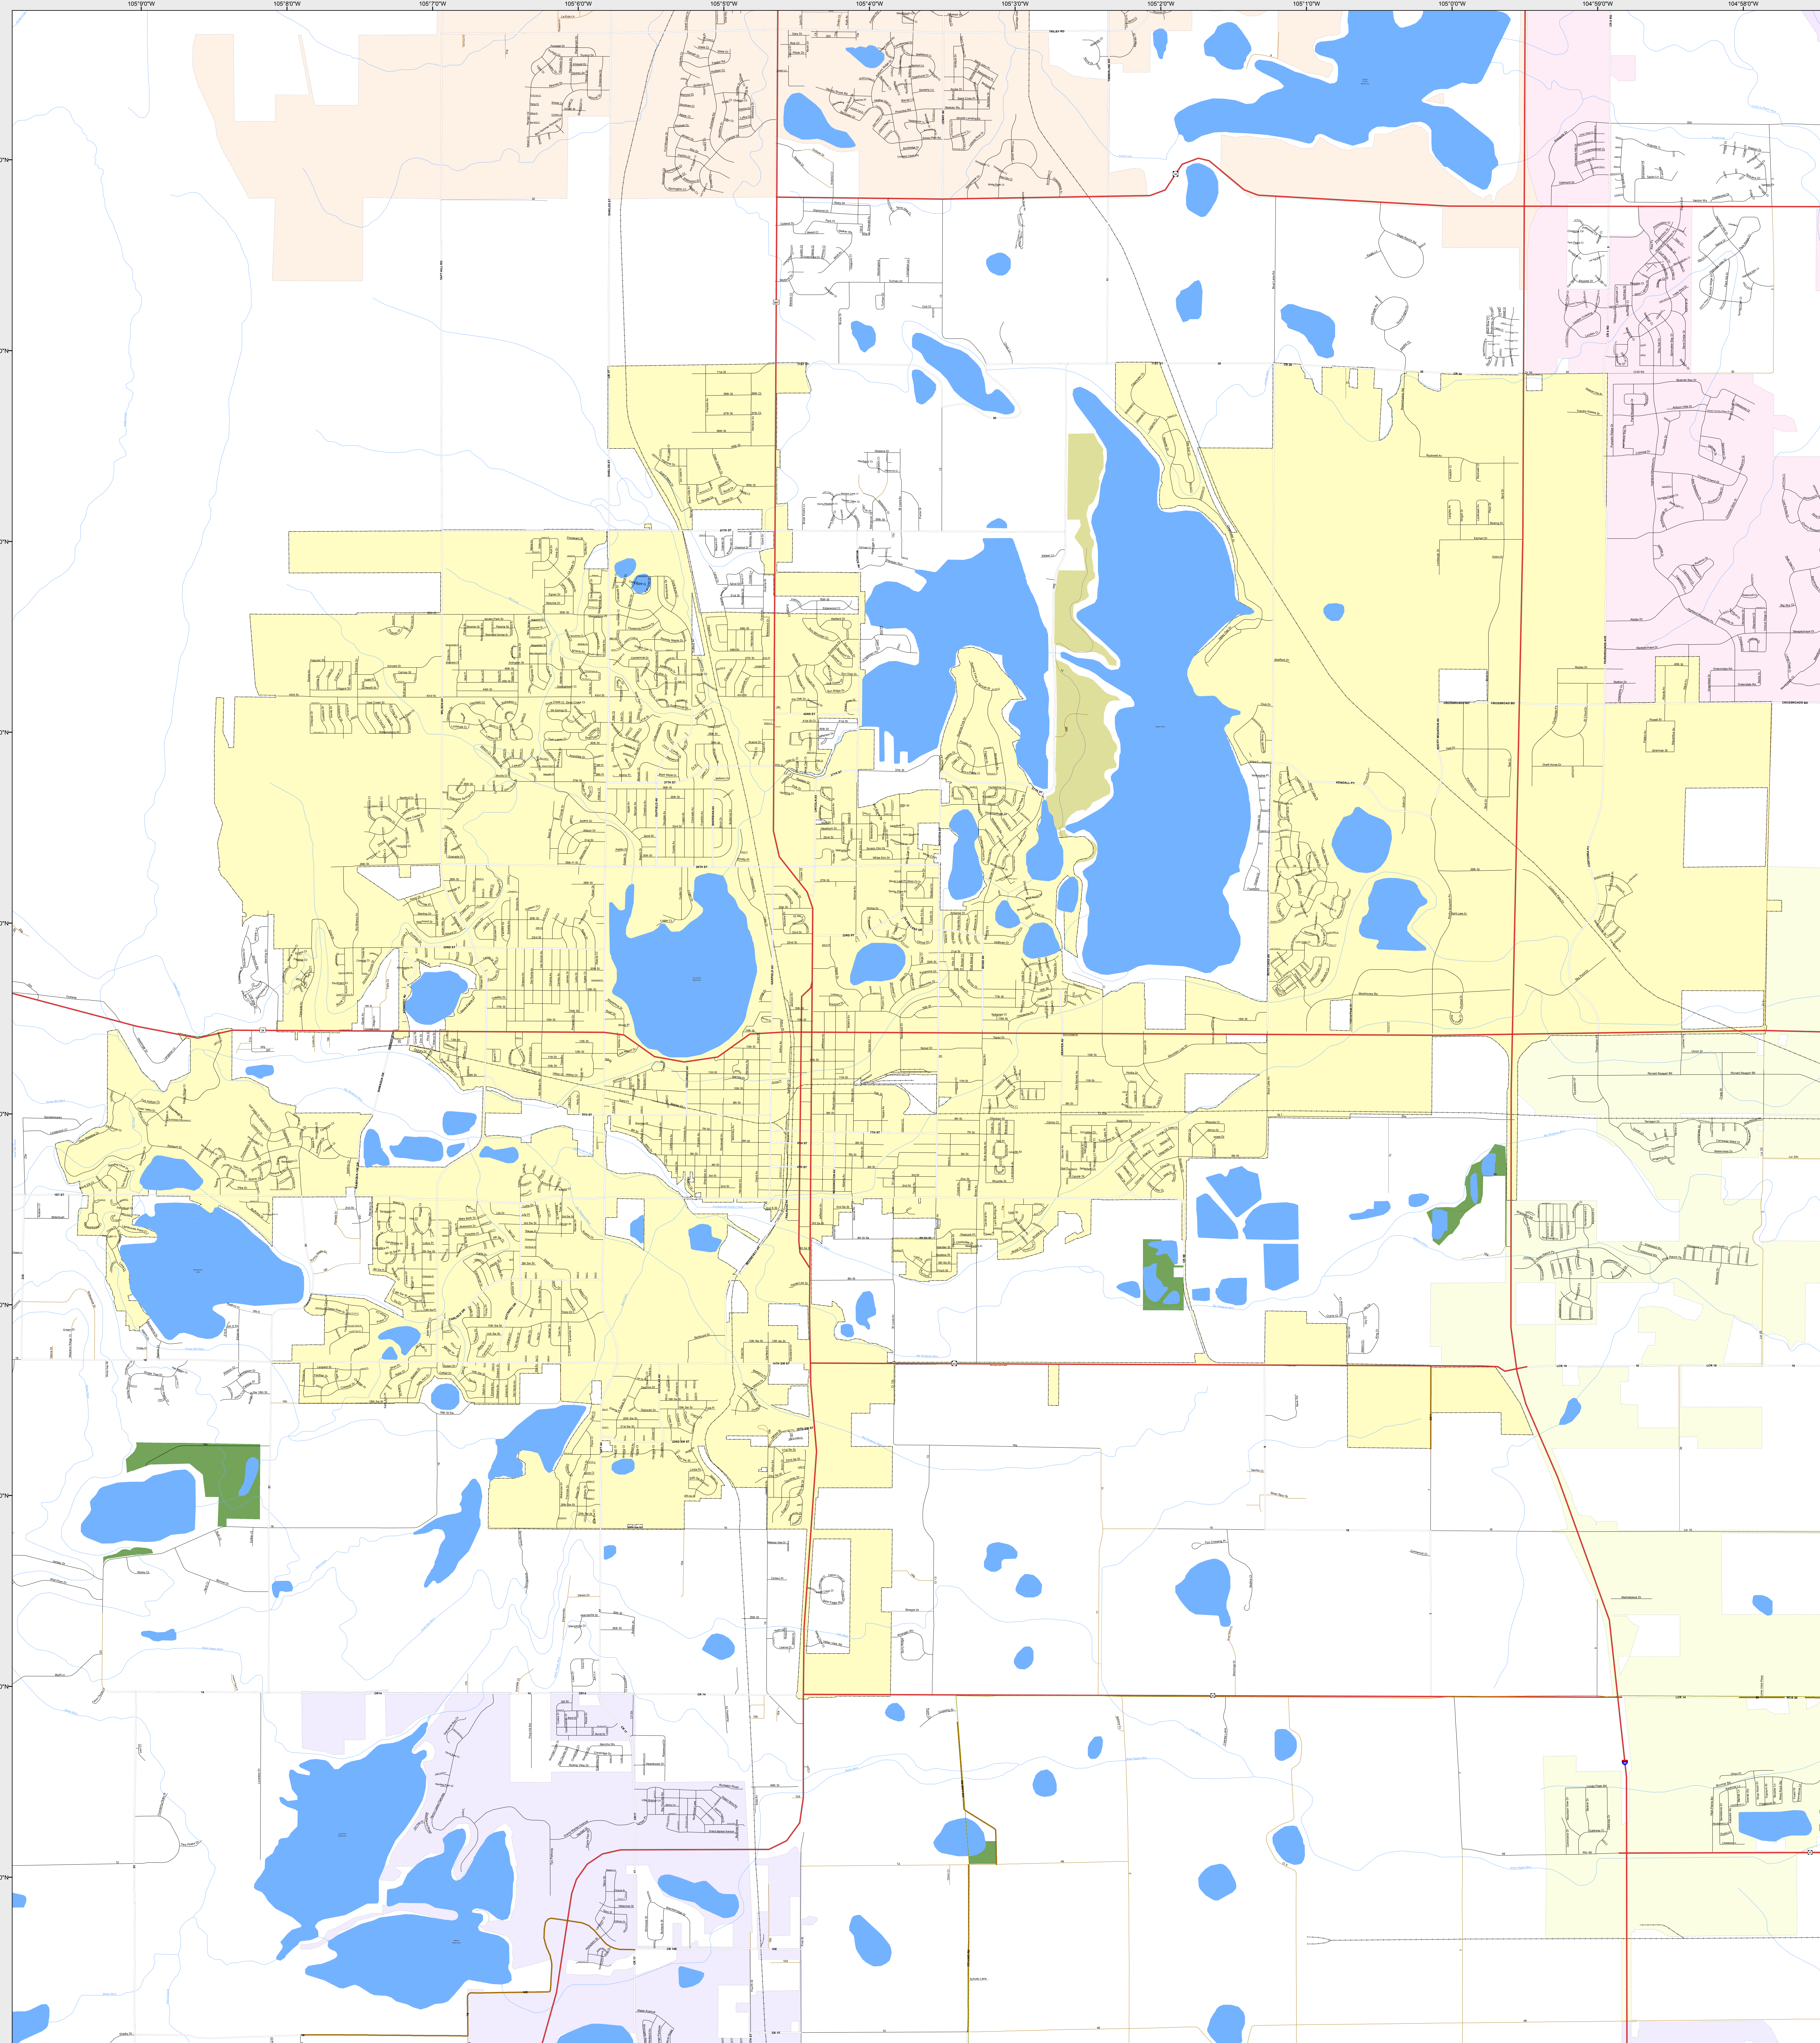

LOVELAND

- Highways
- **Major Roads**
- Paved
- Gravel
- Bladed
- **Local Roads**
- Paved
- Gravel
- Bladed
- **Base Data**
- City Limits
- Counties
- Cemetery
- Lakes
- Rivers/Streams
- Railroads
- **Public Land Classification**
- Public Lands
- State Lands
- National or State Forest
- National Parks/Monuments
- Indian Reservations
- Military/Federal
- Wilderness Areas

0 0.35 0.7 Miles

State of Colorado

This city is located in the following count(ies):
Larimer