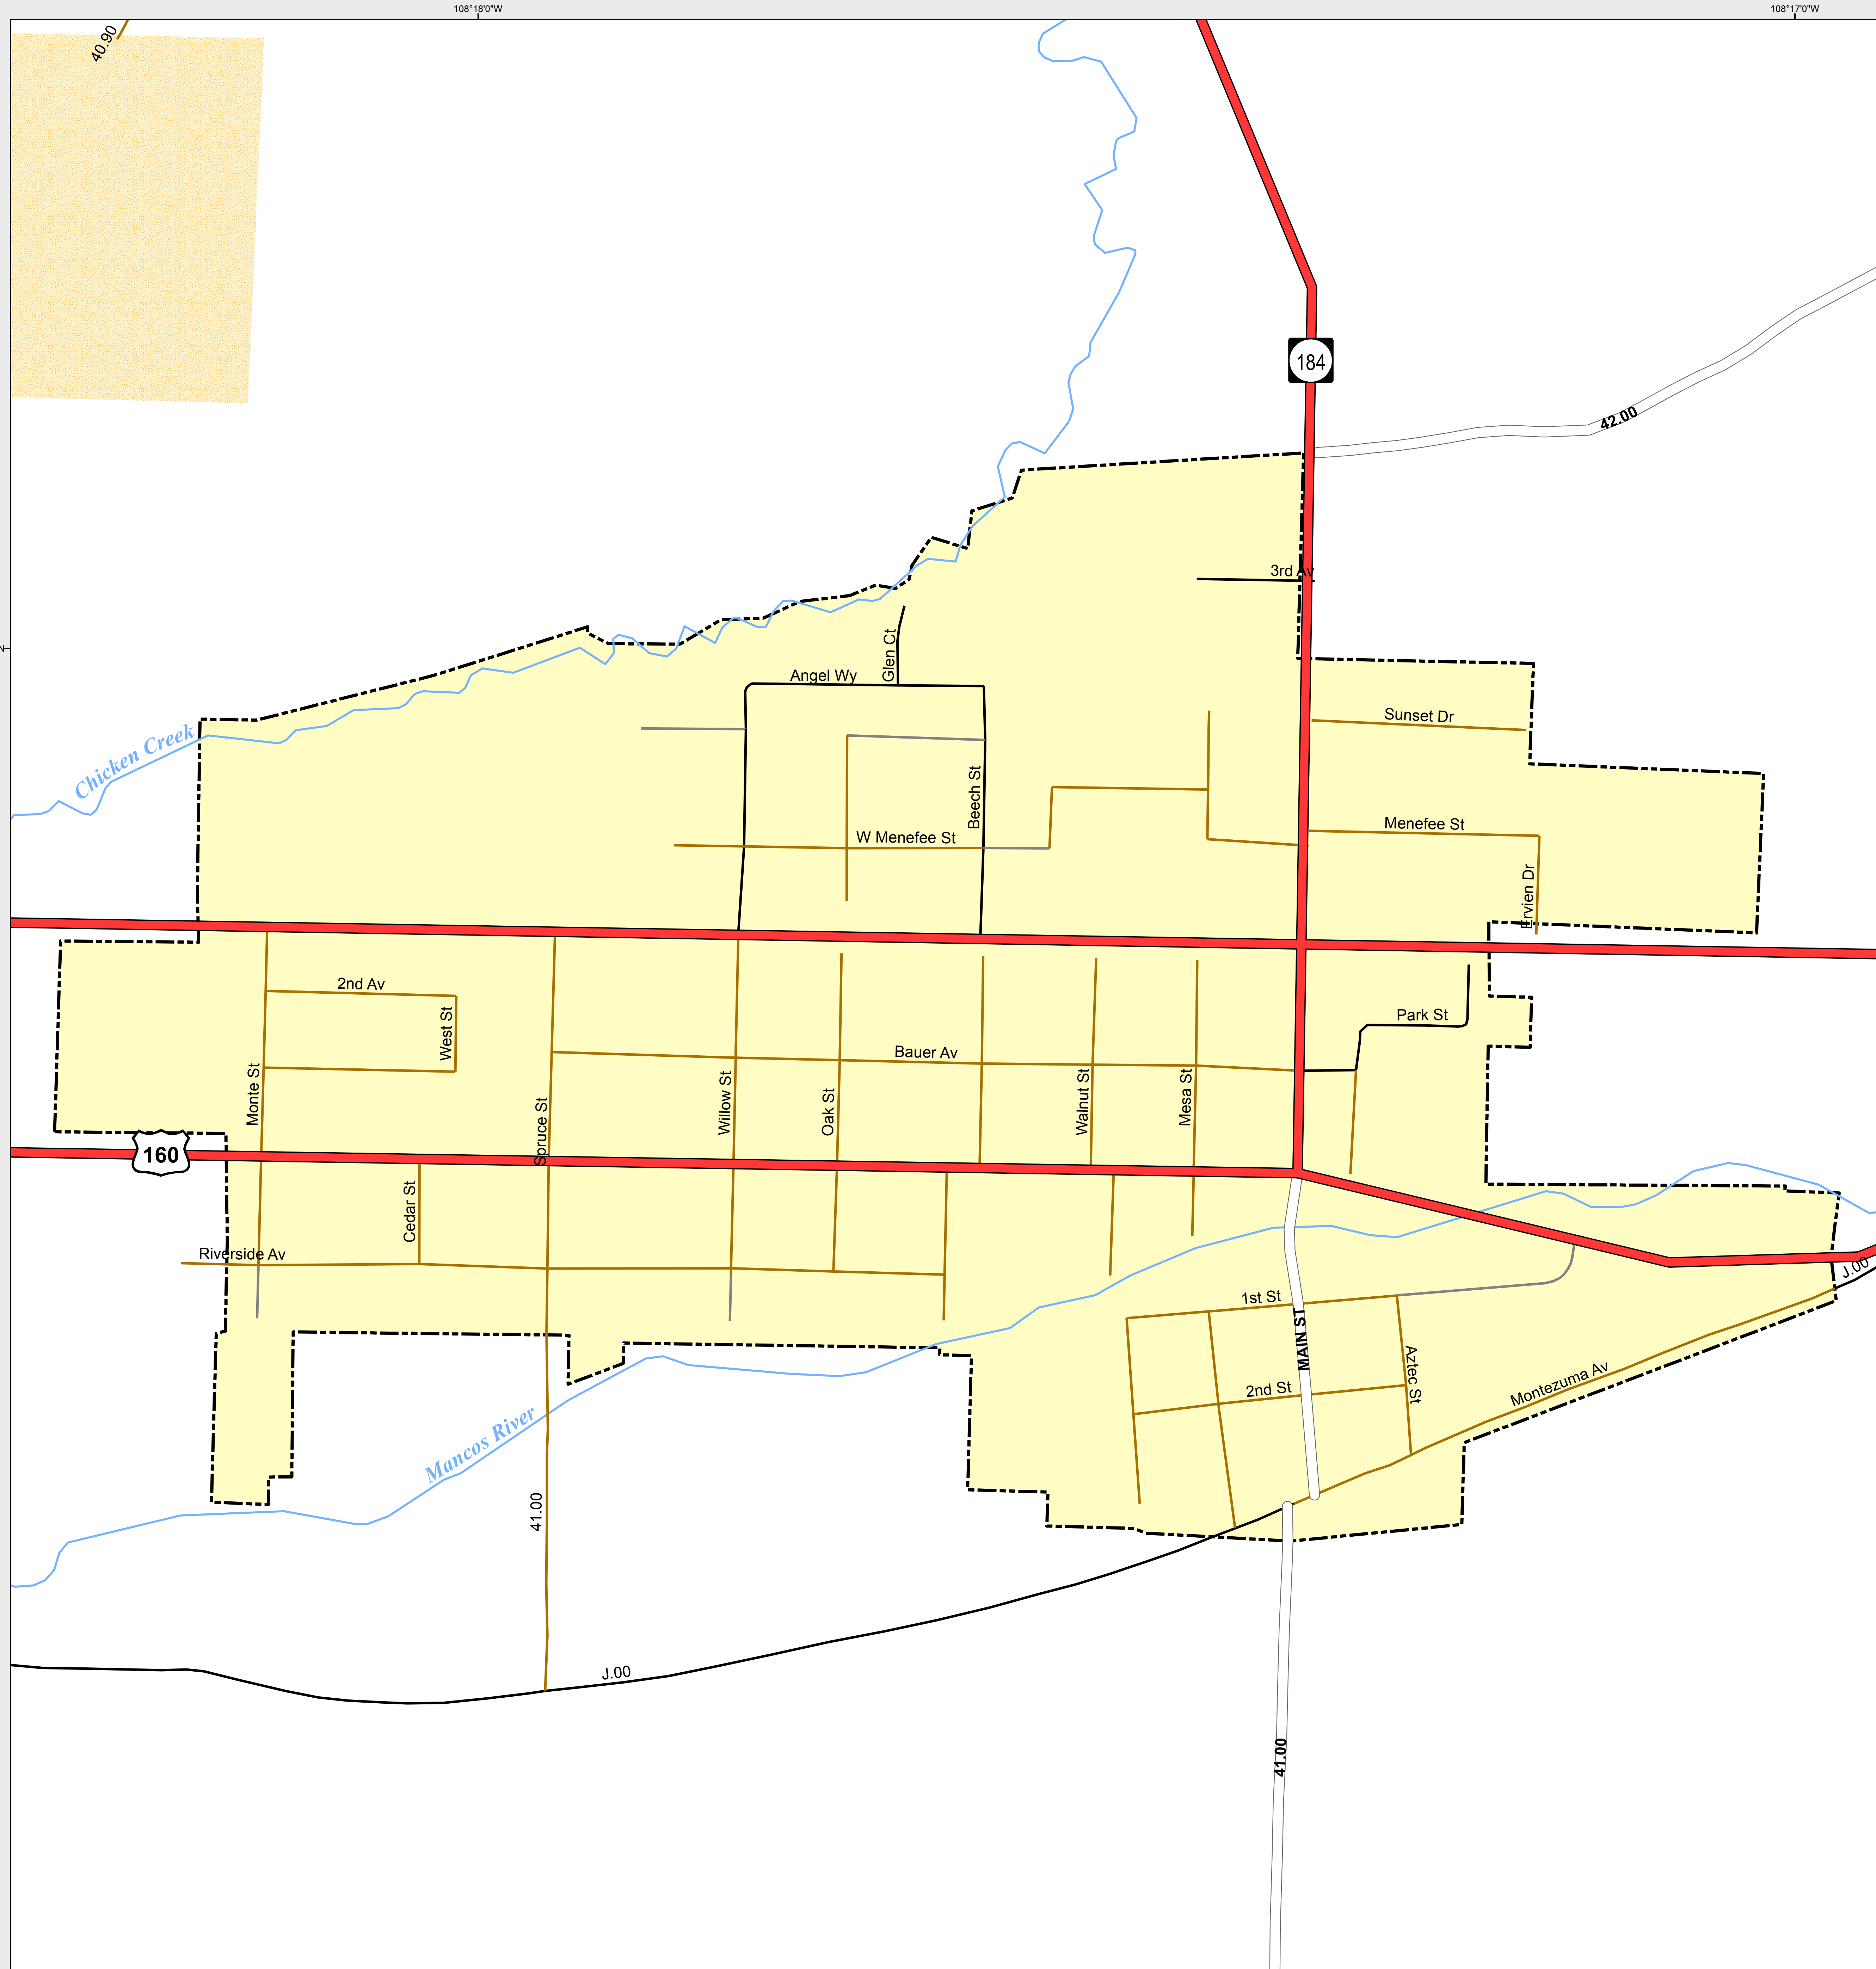

MANCOS

-  Highways
- Major Roads
 -  Paved
 -  Gravel
 -  Bladed
- Local Roads
 -  Paved
 -  Gravel
 -  Bladed
- Base Data
 -  City Limits
 -  Counties
 -  Cemetery
 -  Lakes
 -  Rivers/Streams
 -  Railroads
- Public Land Classification
 -  Public Lands
 -  State Lands
 -  National or State Forest
 -  National Parks/Monuments
 -  Indian Reservations
 -  Military/Federal
 -  Wilderness Areas

0 0.065 0.13 Miles

State of Colorado

This city is located in the following count(ies):
Montezuma

CDOT does not guarantee the accuracy of any information presented, is not liable in any respect for any errors, or omissions and is not responsible for determining fitness for use in this map. Source of landowner data is COMaP v9. This map does not imply permission of public access.