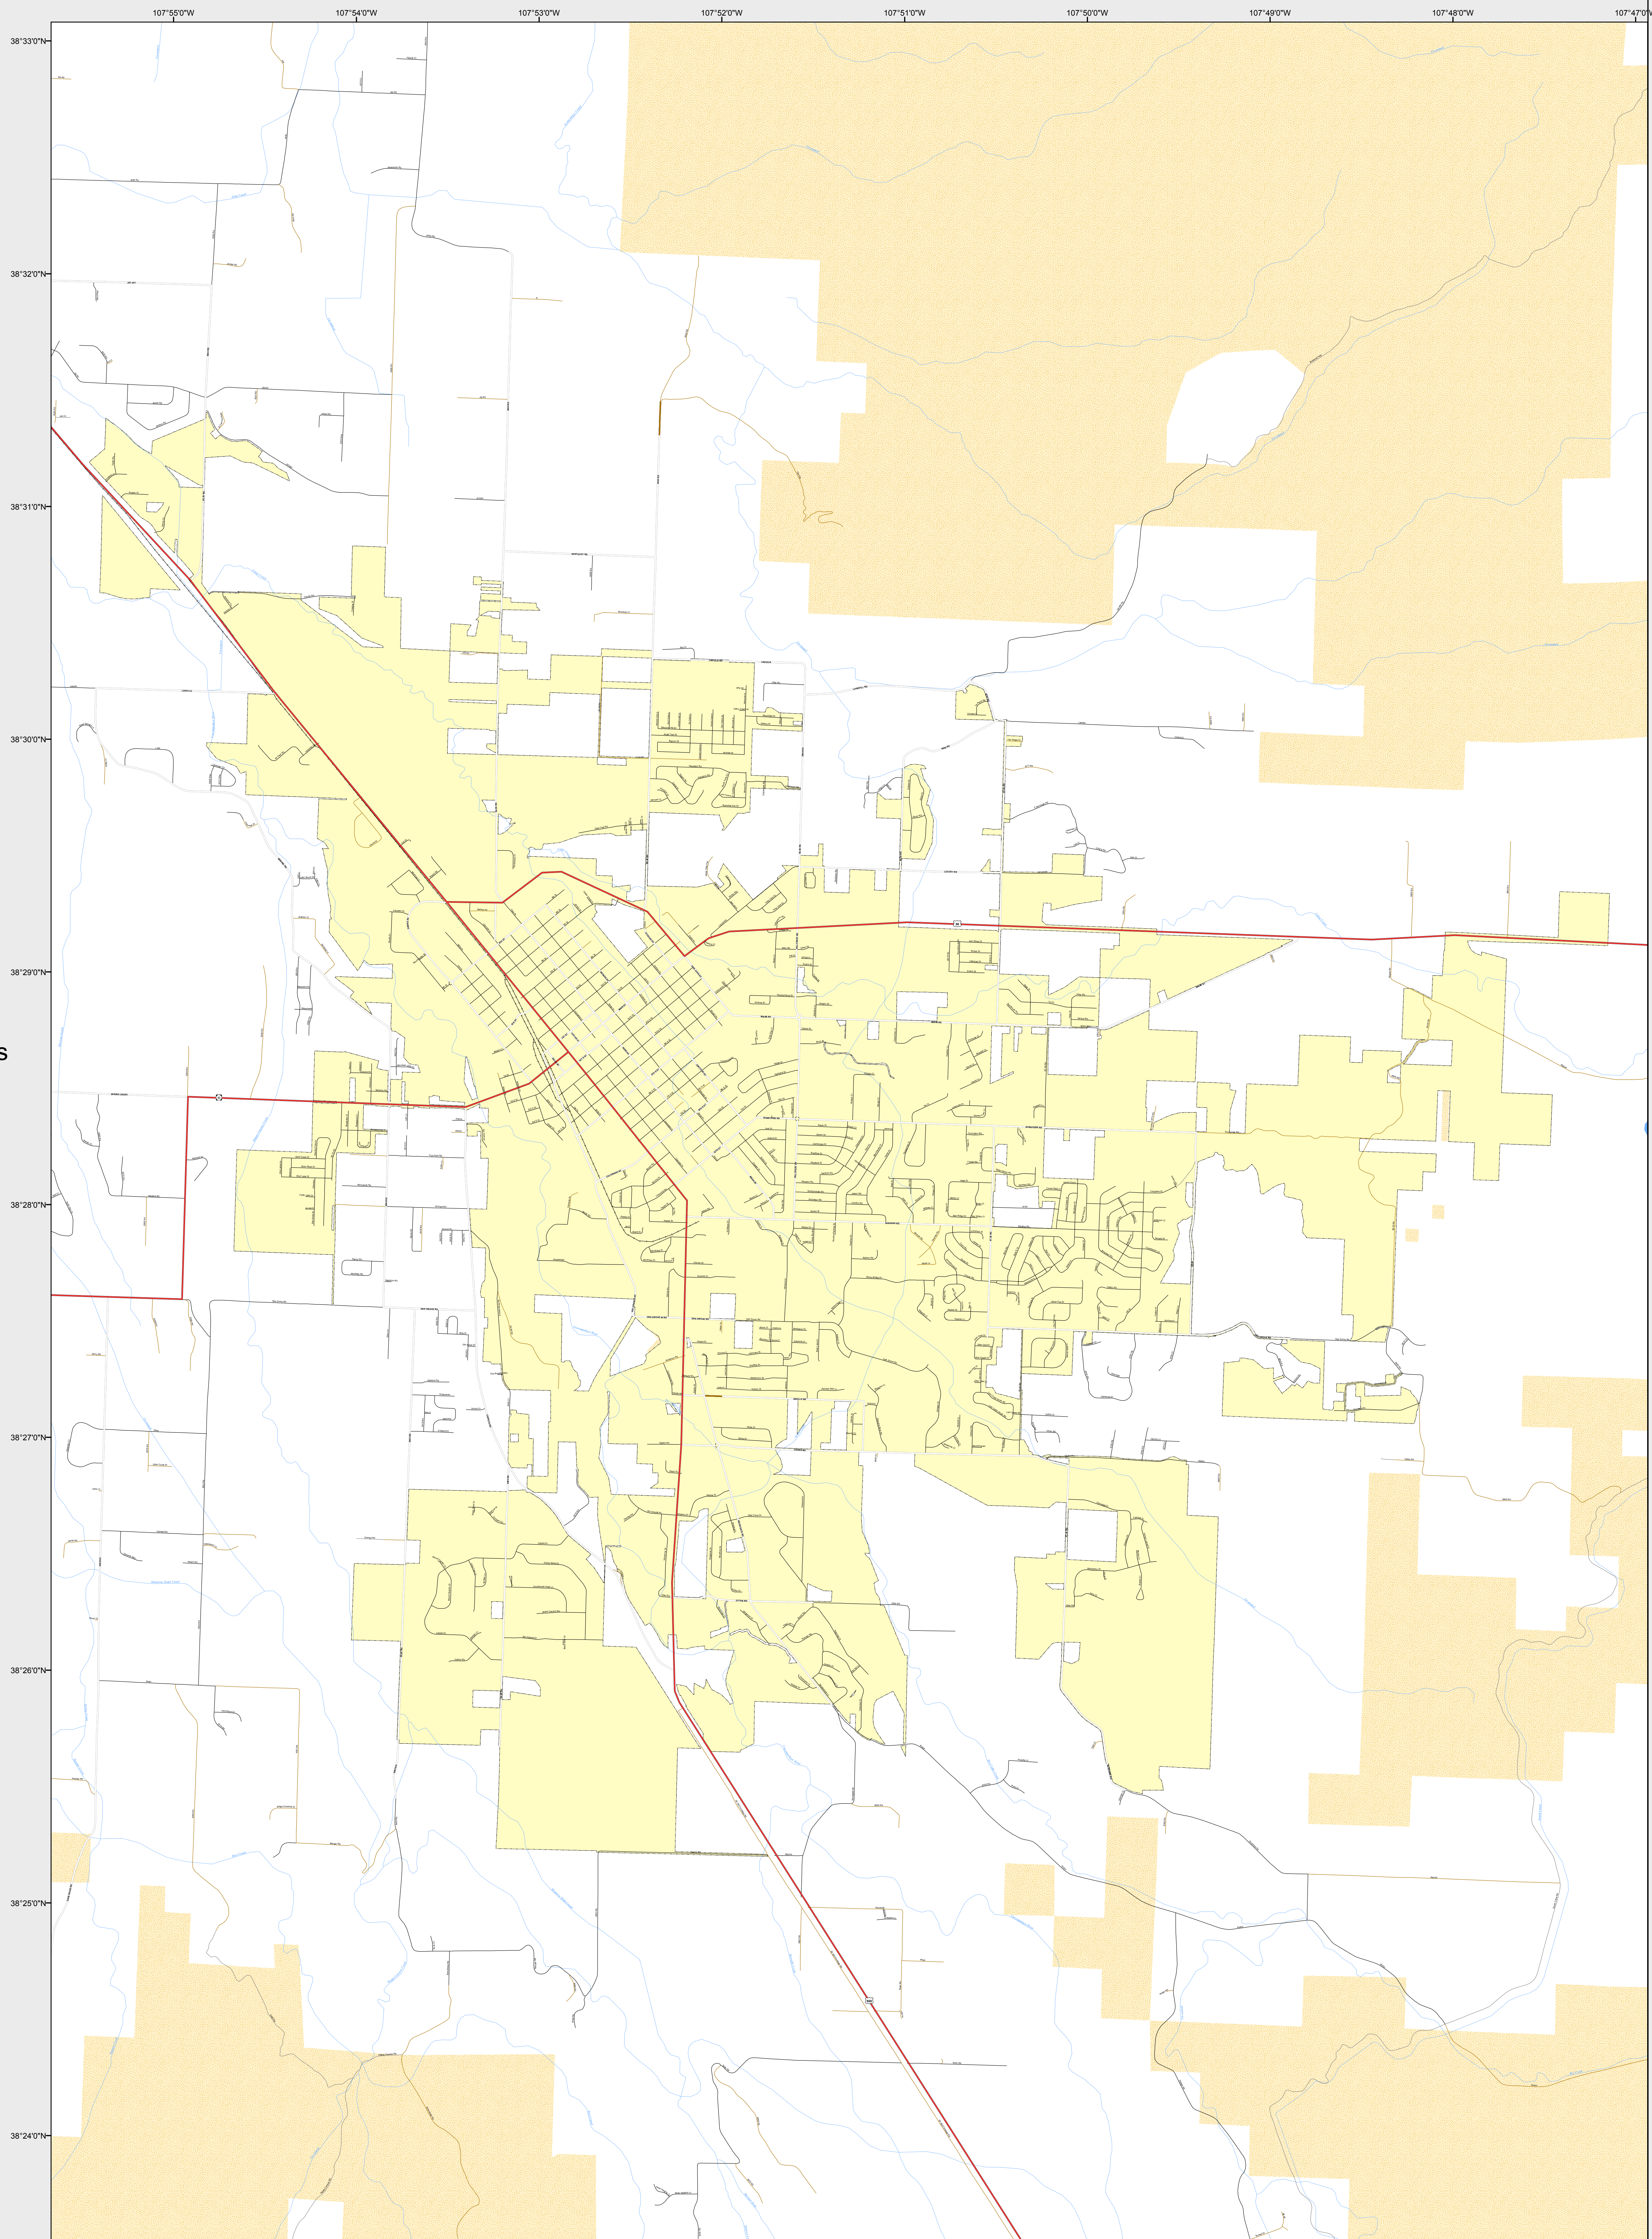

MONTROSE

-  Highways
- Major Roads
 -  Paved
 -  Gravel
 -  Bladed
- Local Roads
 -  Paved
 -  Gravel
 -  Bladed
- Base Data
 -  City Limits
 -  Counties
 -  Cemetery
 -  Lakes
 -  Rivers/Streams
 -  Railroads
- Public Land Classification
 -  Public Lands
 -  State Lands
 -  National or State Forest
 -  National Parks/Monuments
 -  Indian Reservations
 -  Military/Federal
 -  Wilderness Areas

CDOT does not guarantee the accuracy of any information presented, is not liable in any respect for any errors, or omissions and is not responsible for determining fitness for use in this map. Source of landowner data is COMaP v9. This map does not imply permission of public access.