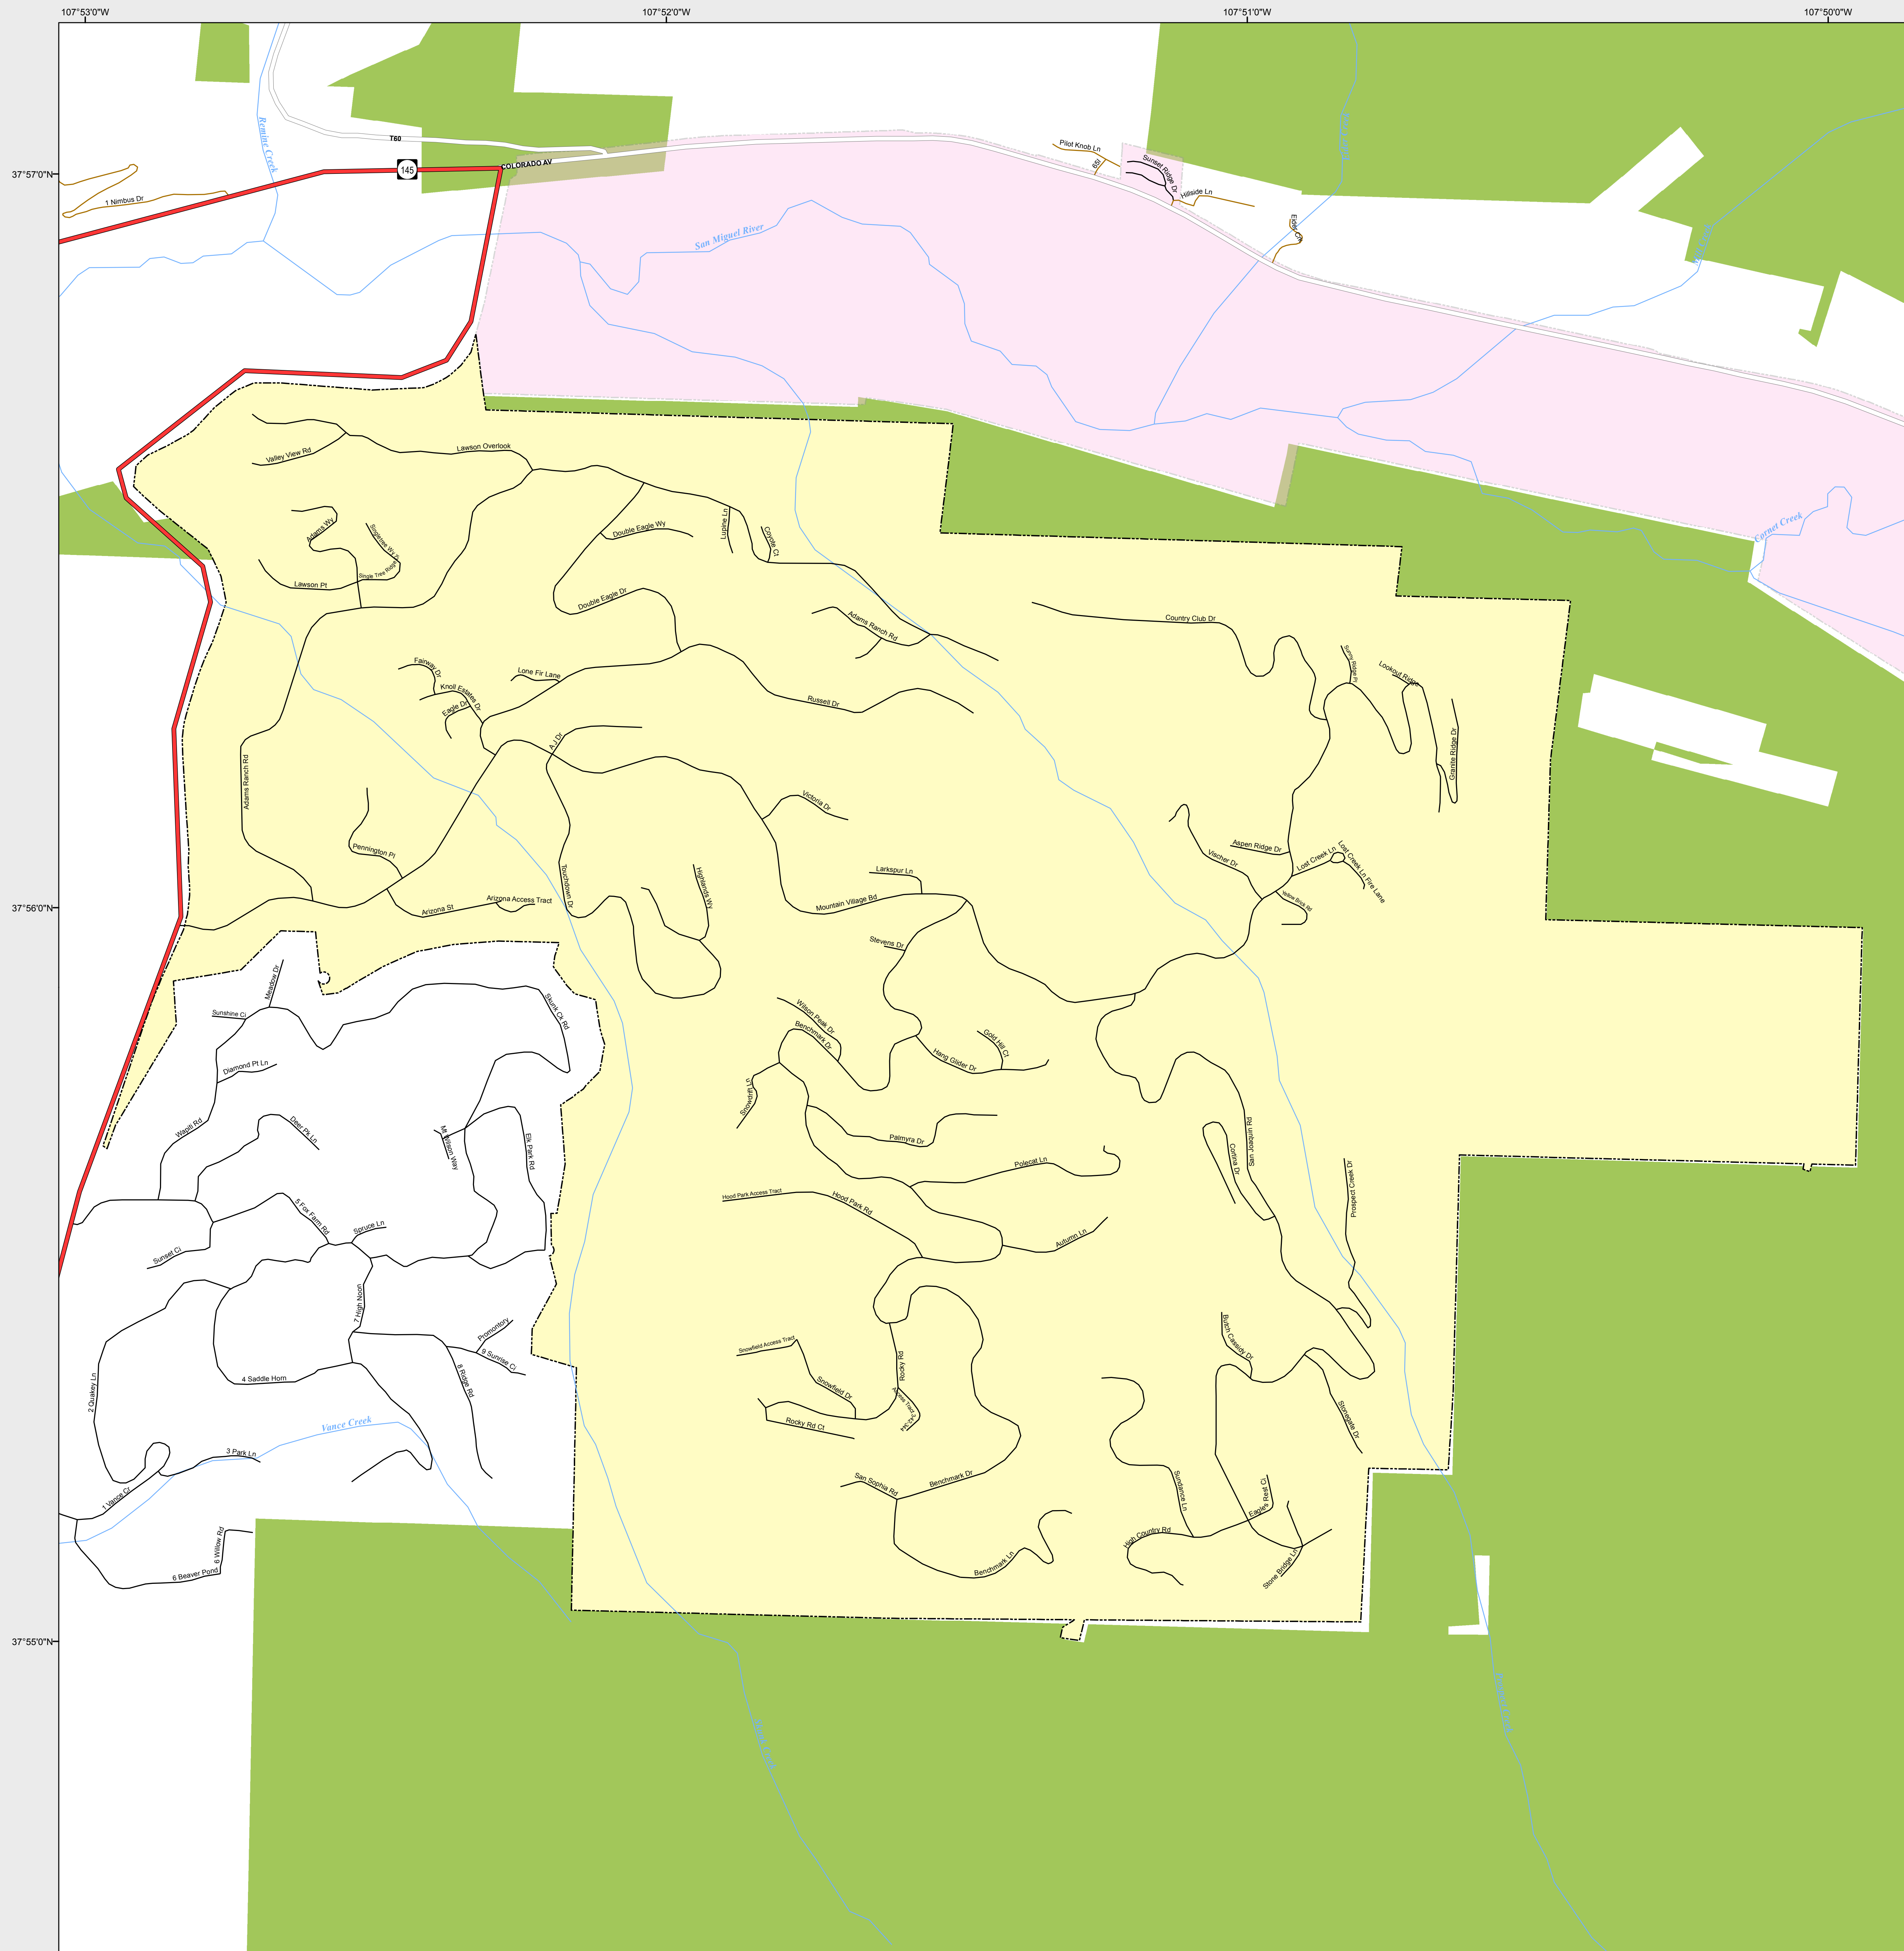

MOUNTAIN VILLAGE

State of Colorado
This city is located in the following count(ies):
San Miguel

CDOT does not guarantee the accuracy of any information presented, is not liable in any respect for any errors, or omissions and is not responsible for determining fitness for use in this map. Source of landowner data is COMaP v9. This map does not imply permission of public access.