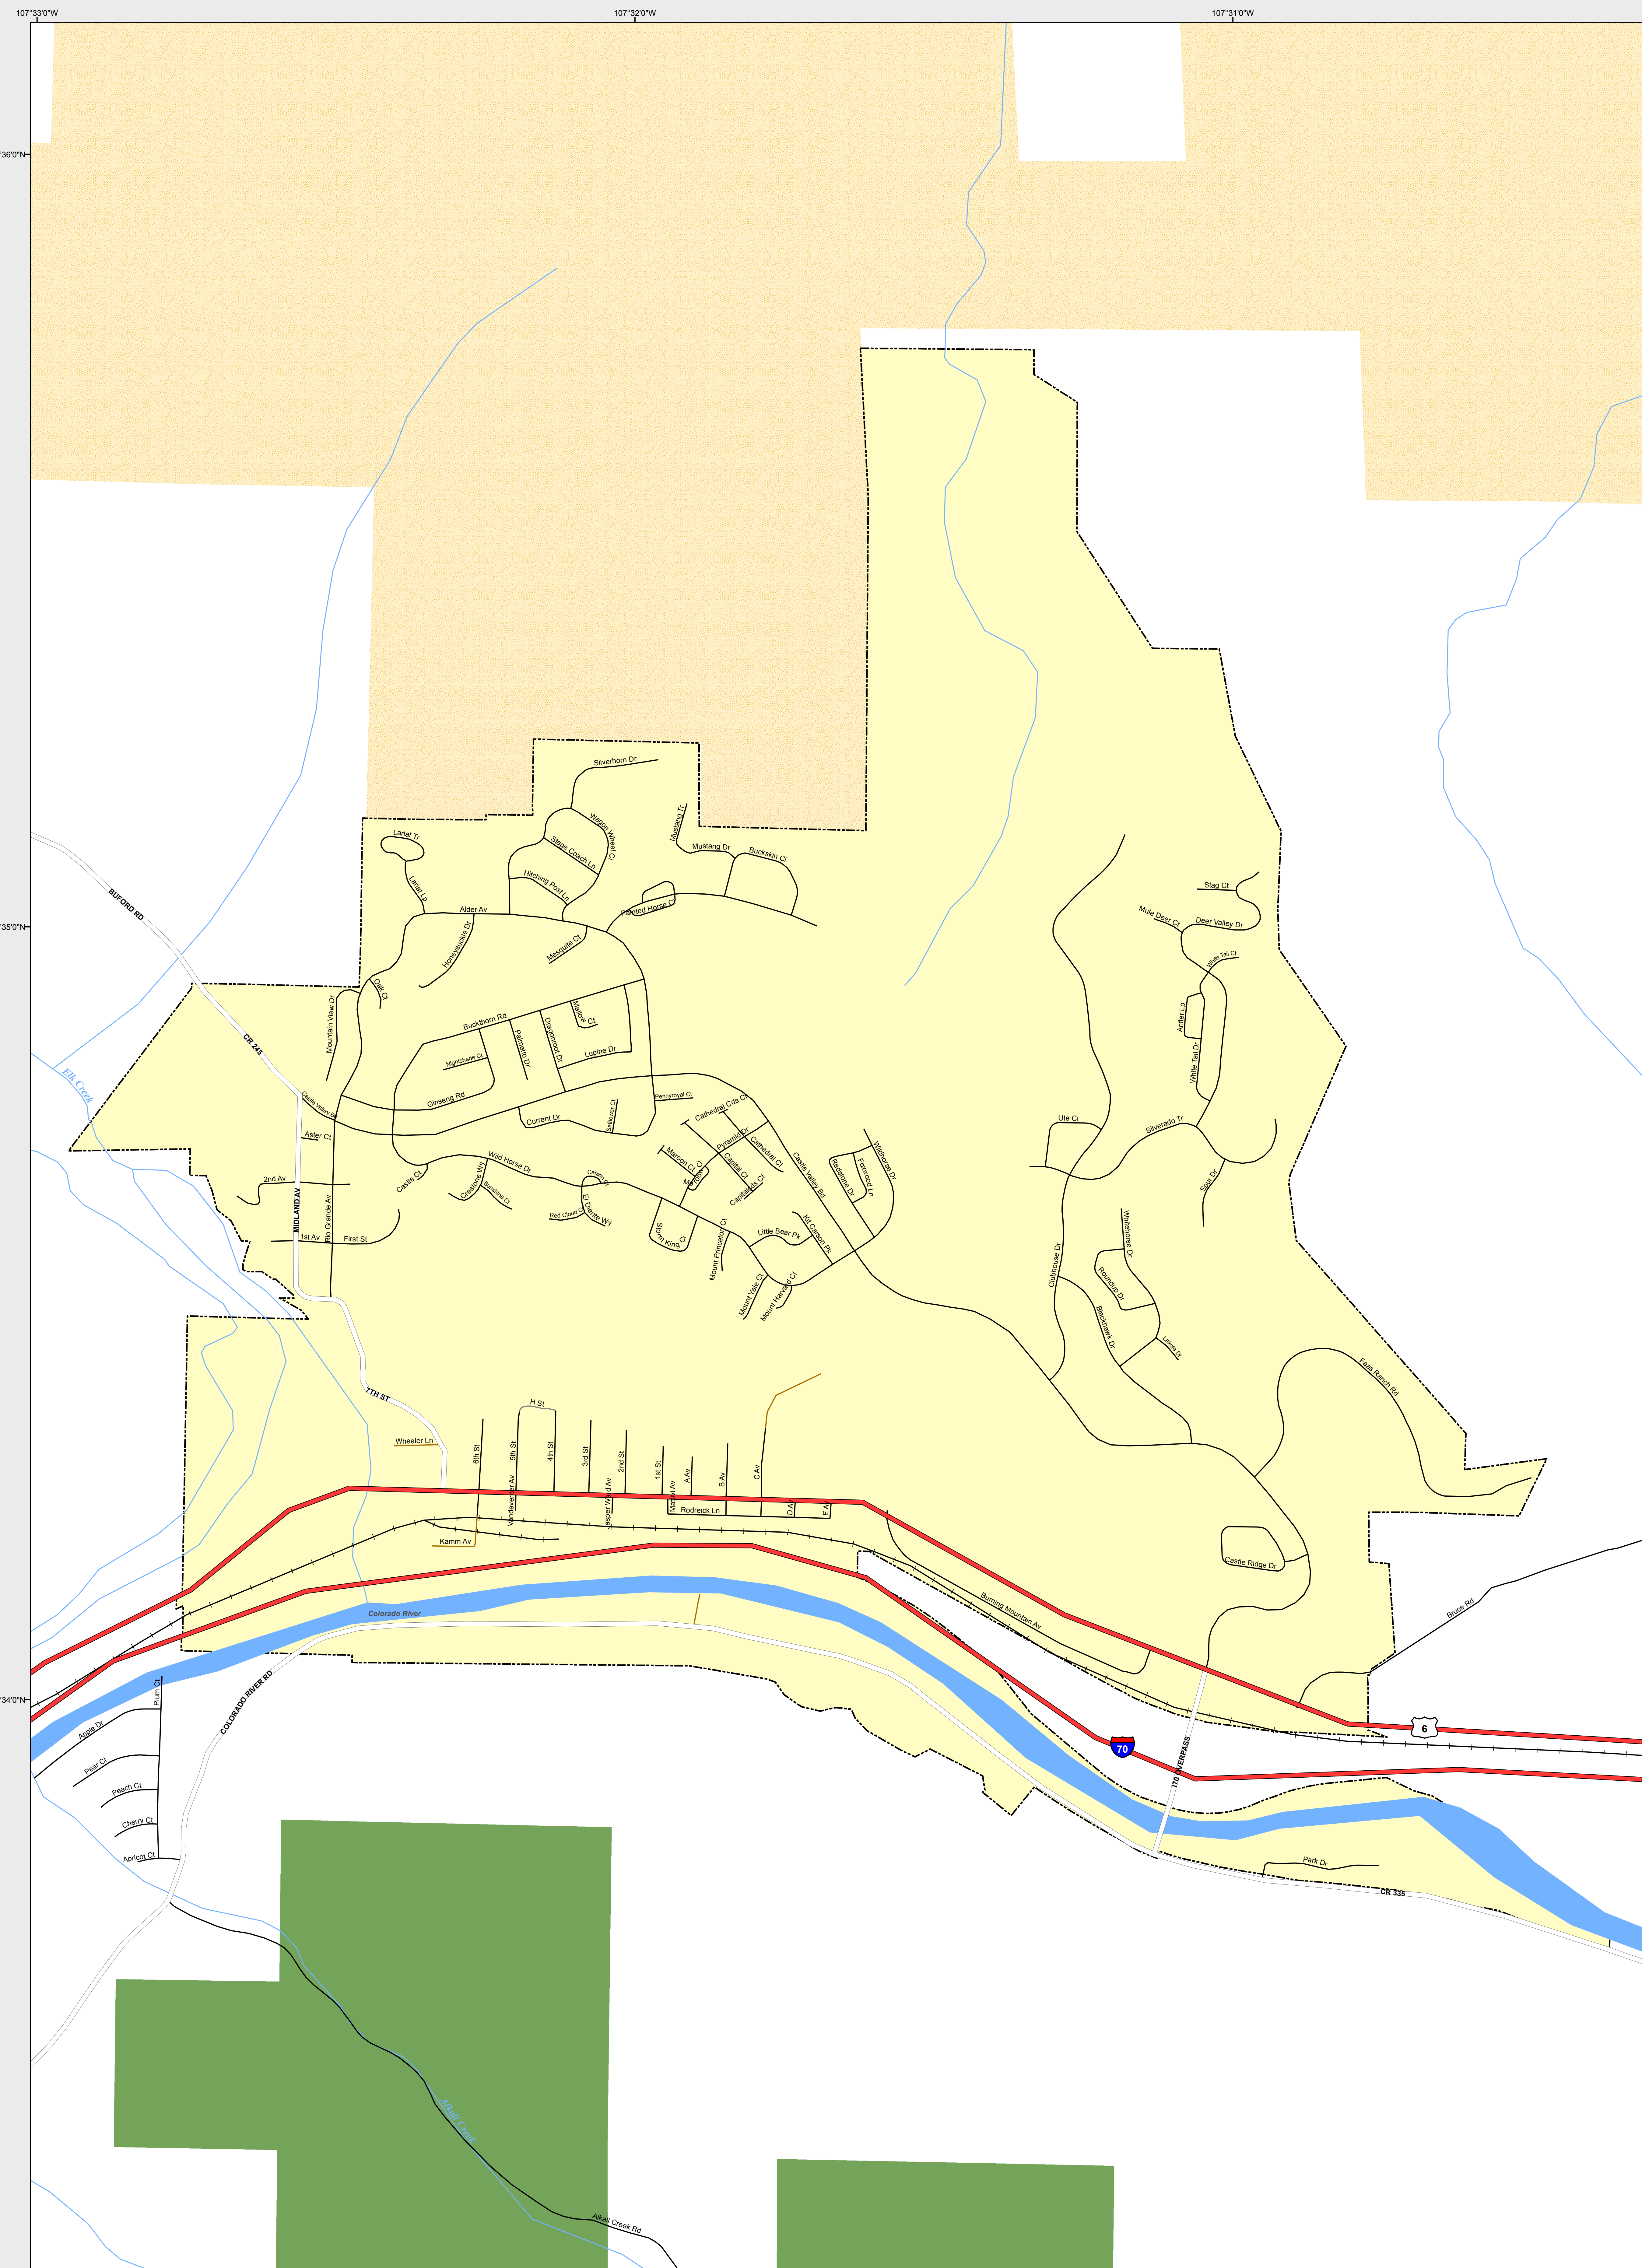

NEW CASTLE

- Highways
- Major Roads**
- Paved
- Gravel
- Bladed
- Local Roads**
- Paved
- Gravel
- Bladed
- Base Data**
- City Limits
- Counties
- Cemetery
- Lakes
- Rivers/Streams
- Railroads
- Public Land Classification**
- Public Lands
- State Lands
- National or State Forest
- National Parks/Monuments
- Indian Reservations
- Military/Federal
- Wilderness Areas

State of Colorado
This city is located in the following count(ies):
Garfield

CDOT does not guarantee the accuracy of any information presented, is not liable in any respect for any errors, or omissions and is not responsible for determining fitness for use in this map. Source of landowner data is COMaP v9. This map does not imply permission of public access.