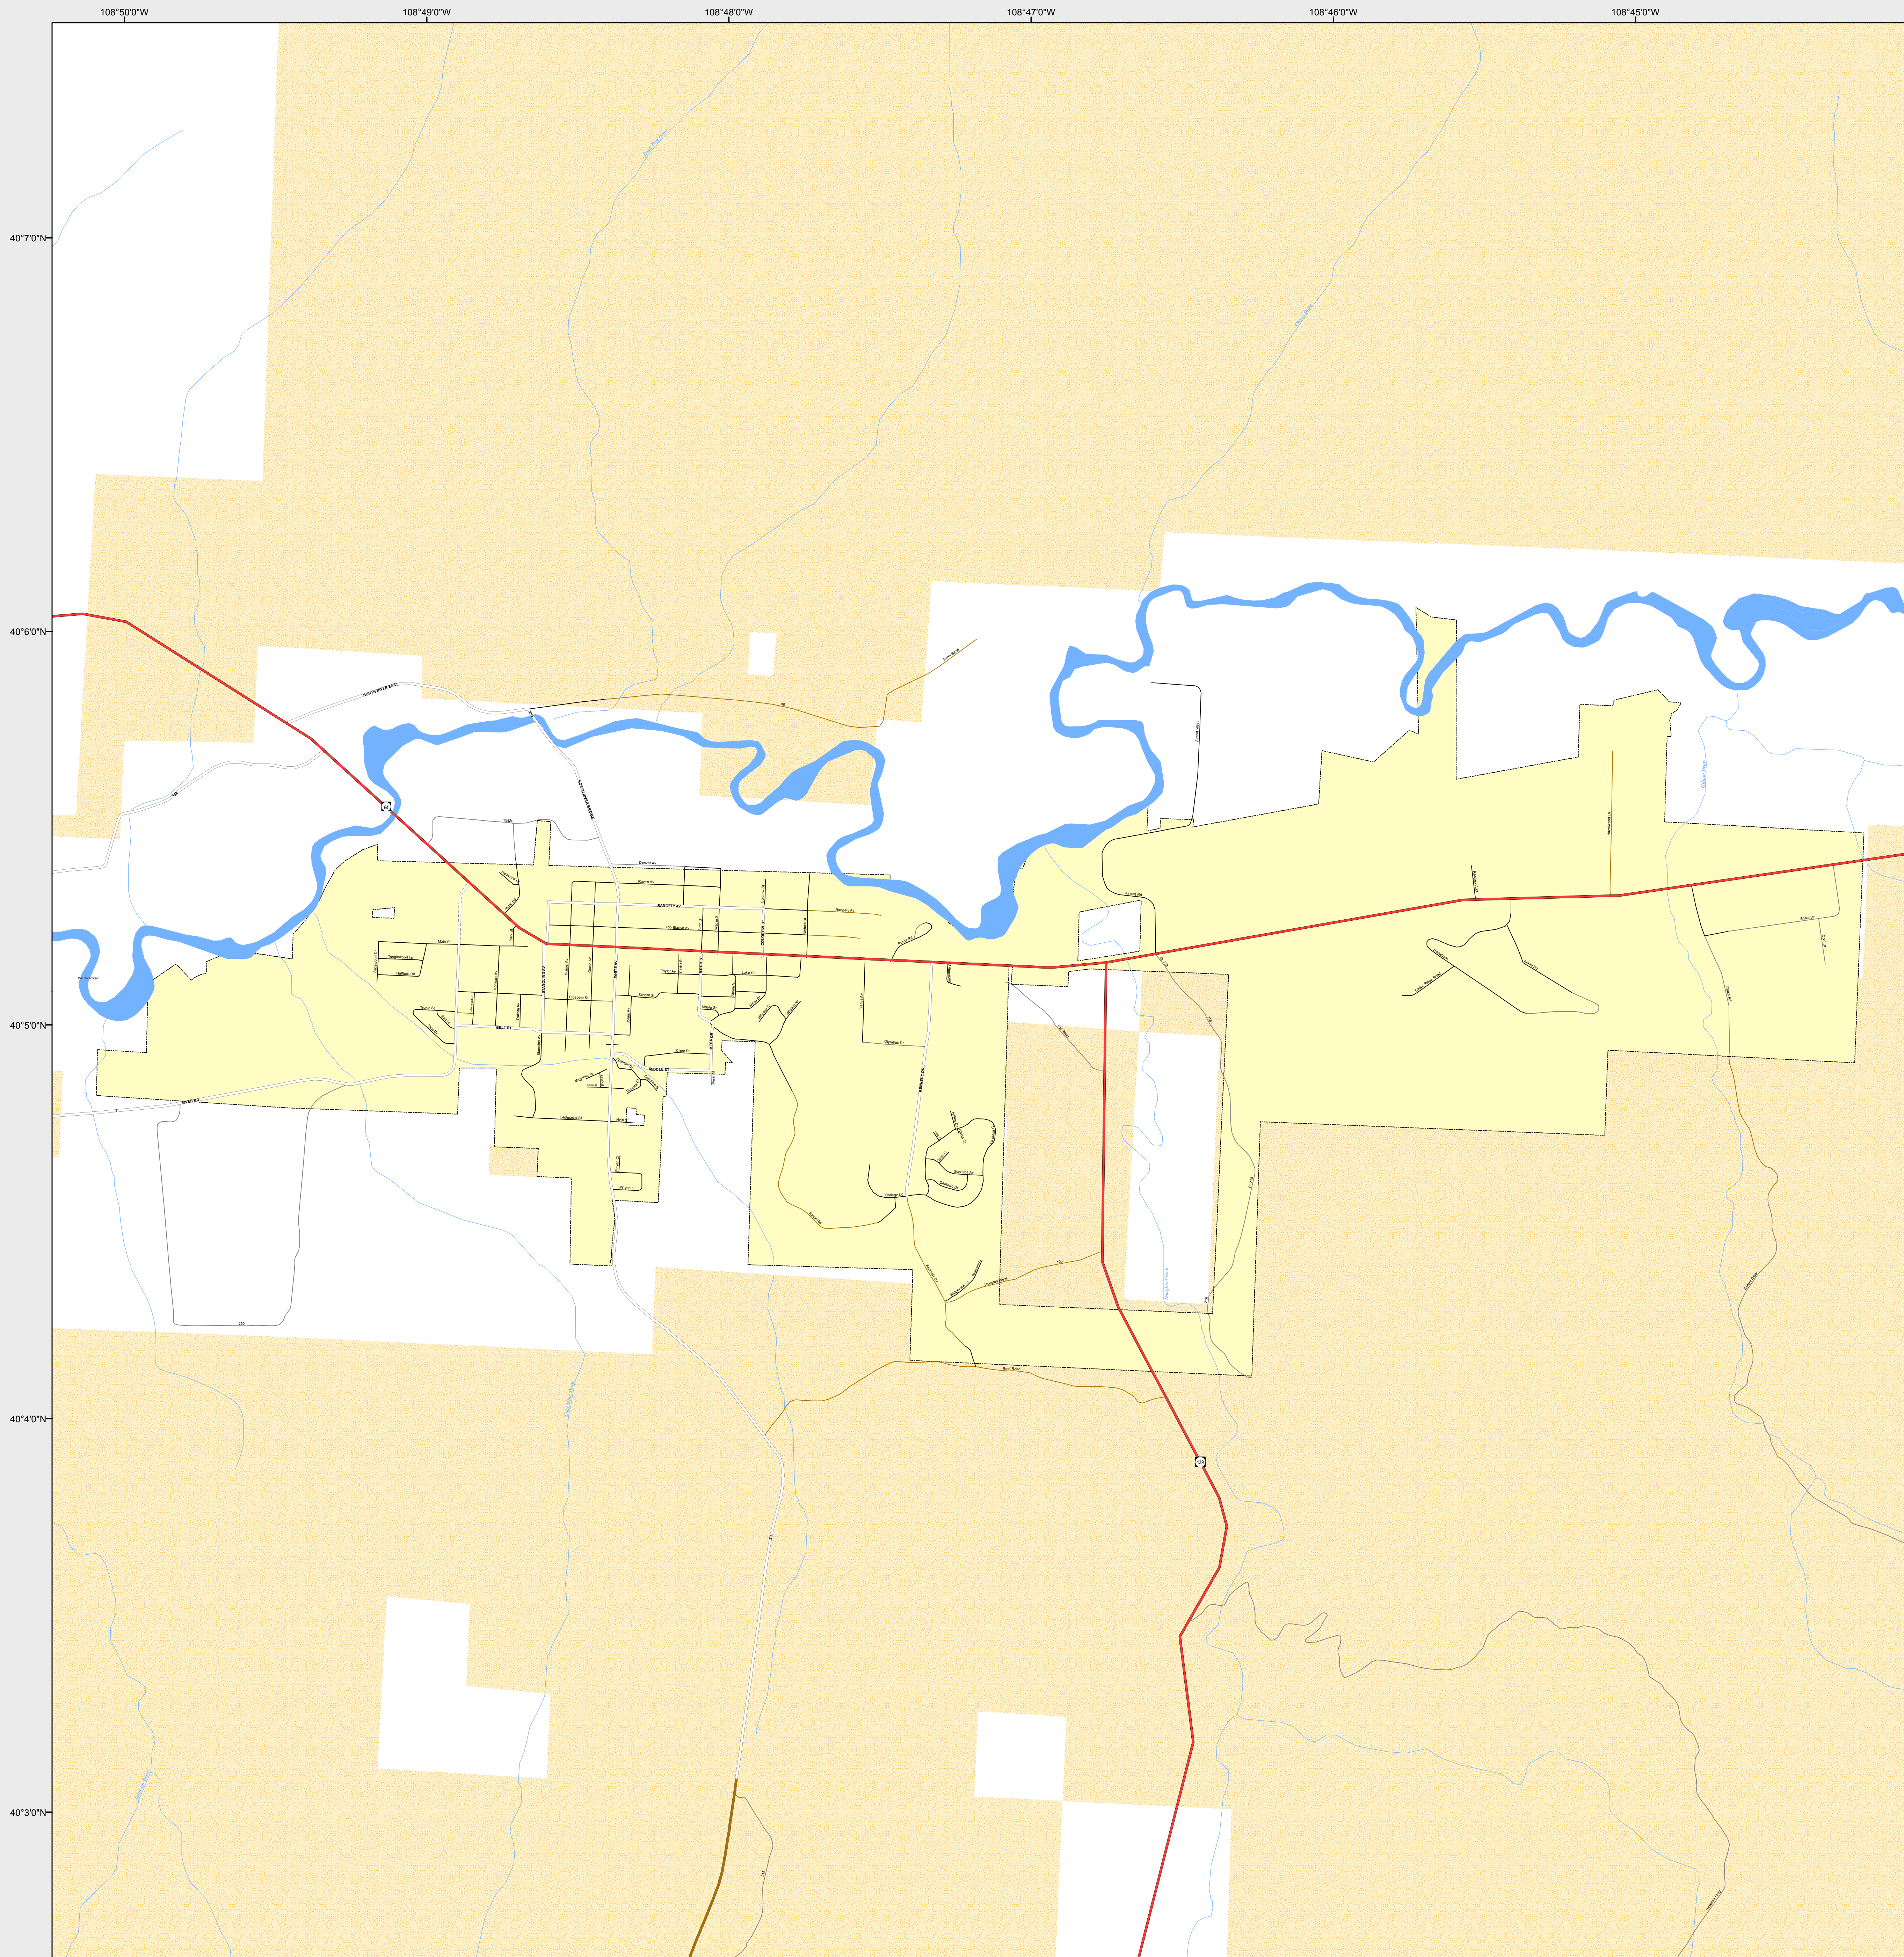

RANGELY

-  Highways
- Major Roads
 -  Paved
 -  Gravel
 -  Bladed
- Local Roads
 -  Paved
 -  Gravel
 -  Bladed
- Base Data
 -  City Limits
 -  Counties
 -  Cemetery
 -  Lakes
 -  Rivers/Streams
 -  Railroads
- Public Land Classification
 -  Public Lands
 -  State Lands
 -  National or State Forest
 -  National Parks/Monuments
 -  Indian Reservations
 -  Military/Federal
 -  Wilderness Areas

State of Colorado

This city is located in the following count(ies):
Rio Blanco

CDOT does not guarantee the accuracy of any information presented, is not liable in any respect for any errors, or omissions and is not responsible for determining fitness for use in this map. Source of landowner data is COMaP v9. This map does not imply permission of public access.