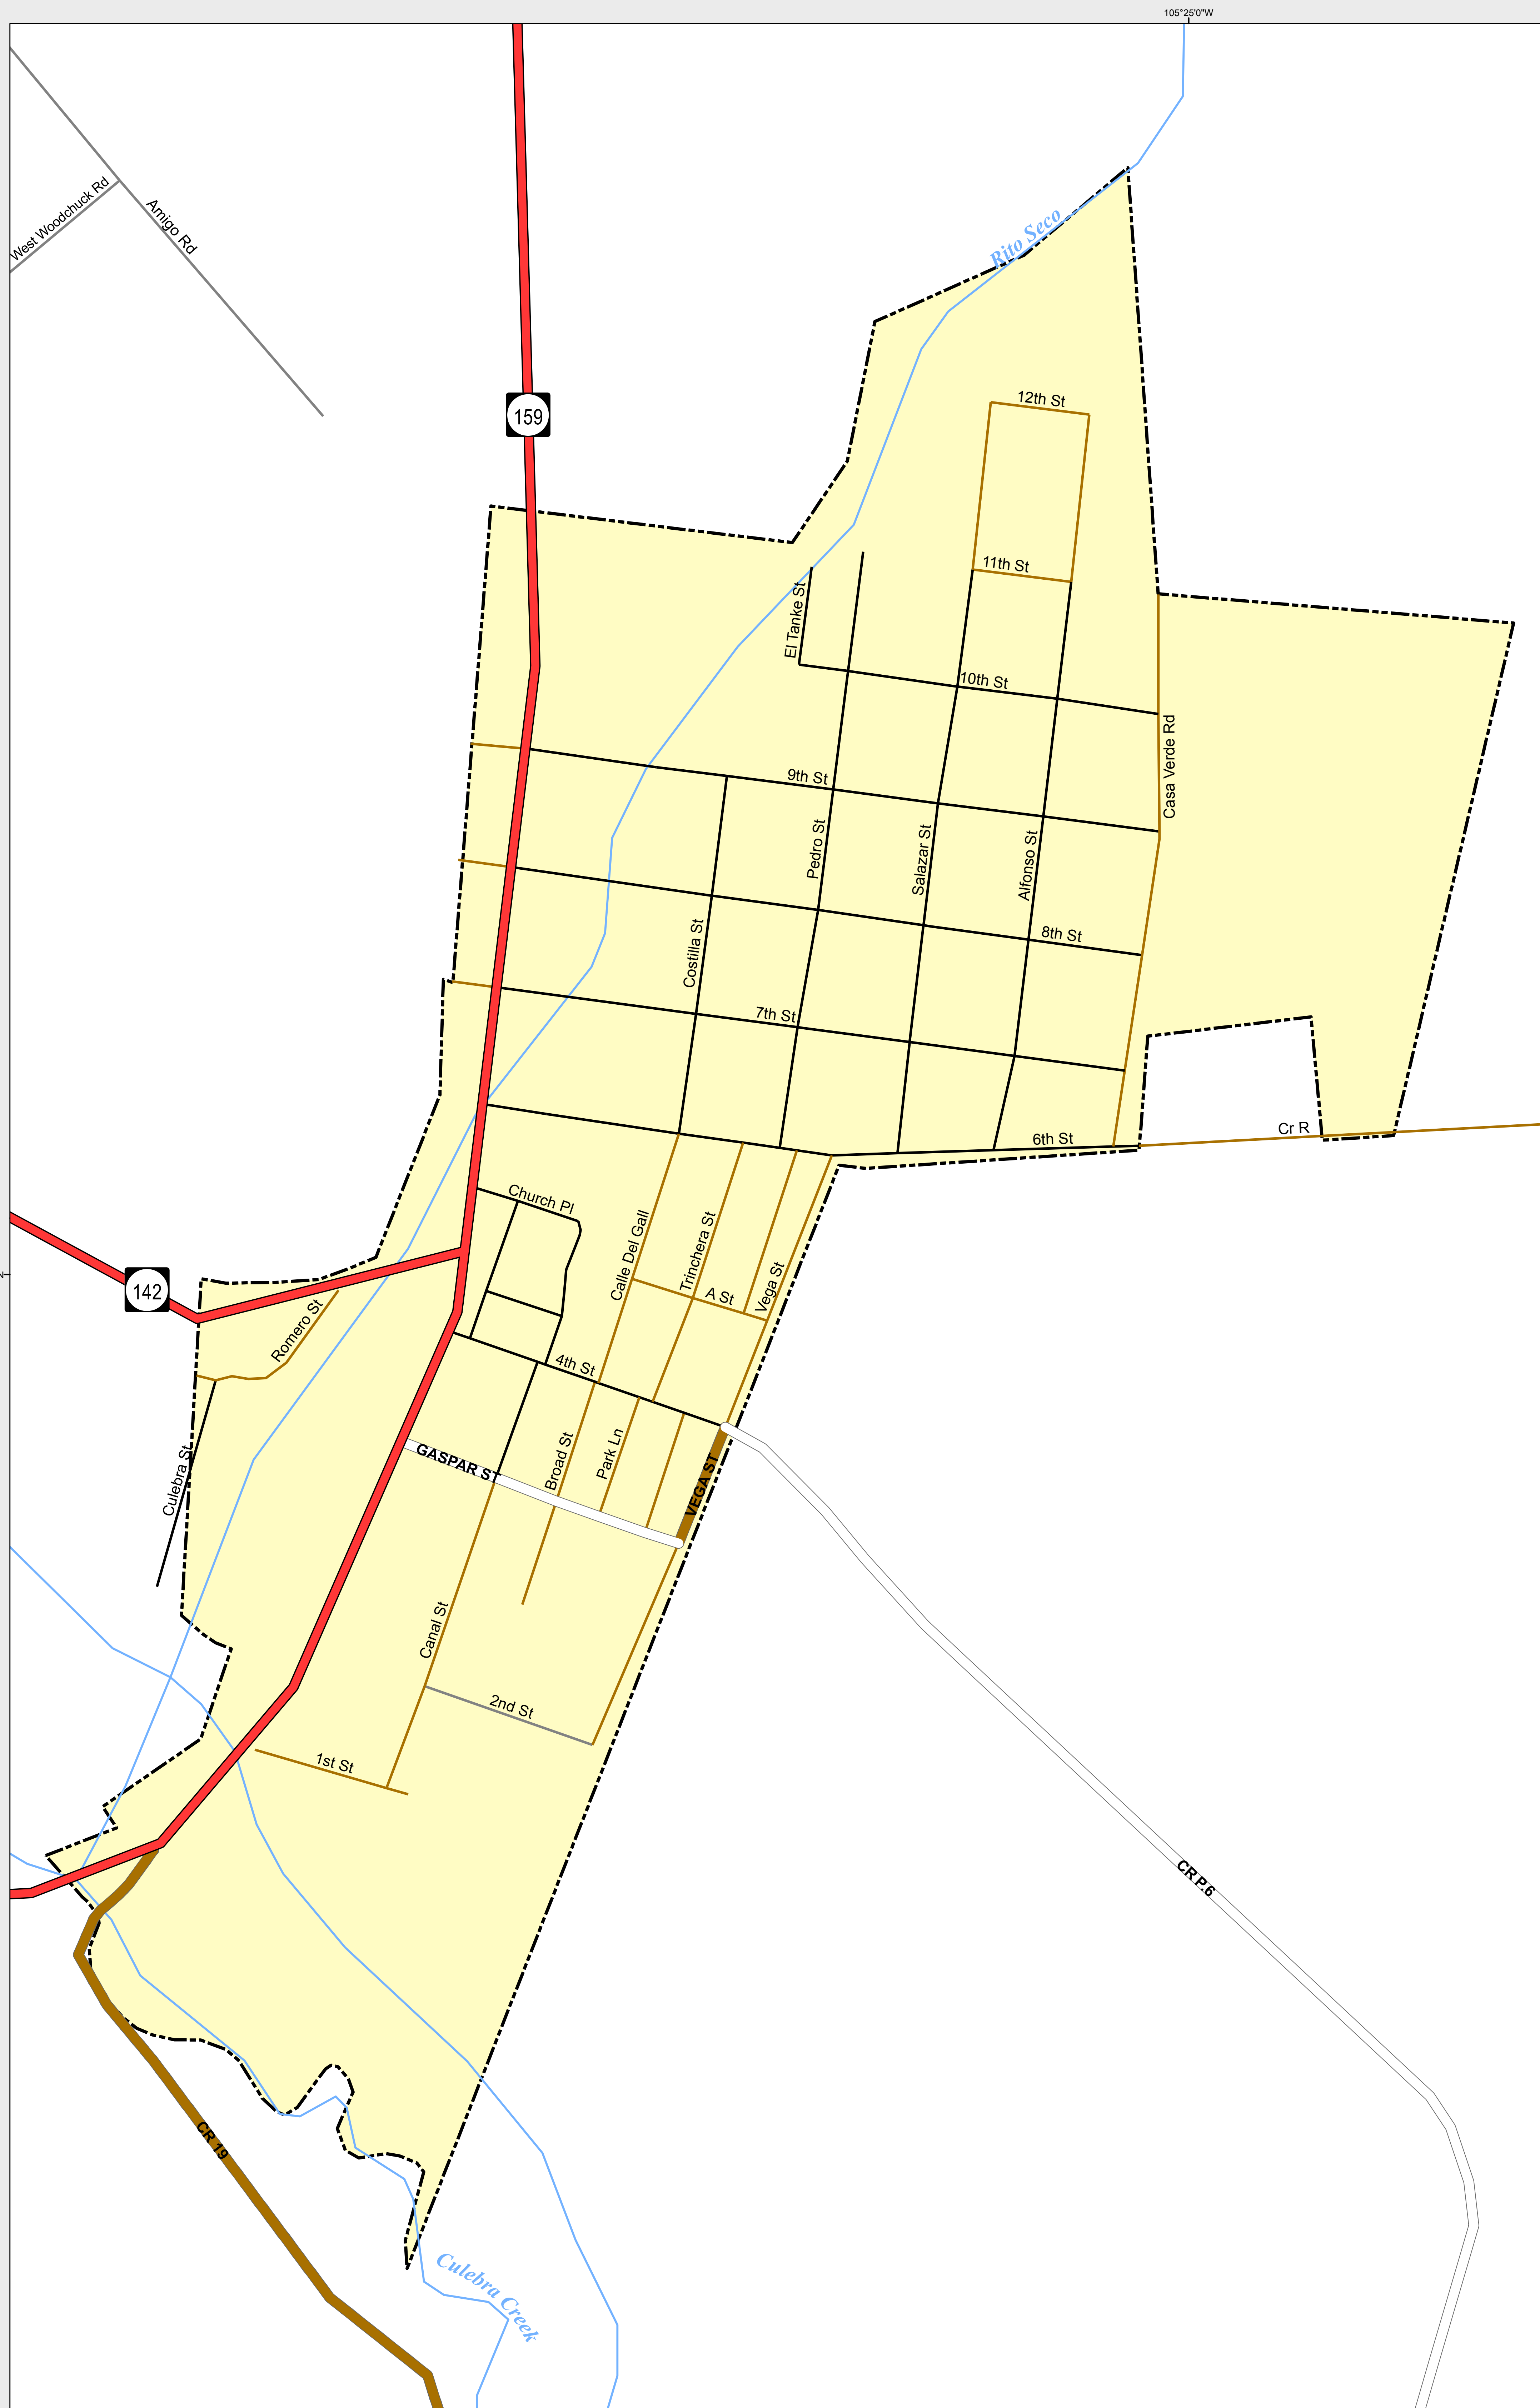

SAN LUIS

-  Highways
- Major Roads**
 -  Paved
 -  Gravel
 -  Bladed
- Local Roads**
 -  Paved
 -  Gravel
 -  Bladed
- Base Data**
 -  City Limits
 -  Counties
 -  Cemetery
 -  Lakes
 -  Rivers/Streams
 -  Railroads
- Public Land Classification**
 -  Public Lands
 -  State Lands
 -  National or State Forest
 -  National Parks/Monuments
 -  Indian Reservations
 -  Military/Federal
 -  Wilderness Areas

0 0.065 0.13 Miles

State of Colorado

This city is located in the following count(ies):
Costilla

CDOT does not guarantee the accuracy of any information presented, is not liable in any respect for any errors, or omissions and is not responsible for determining fitness for use in this map. Source of landowner data is COMaP v9. This map does not imply permission of public access.