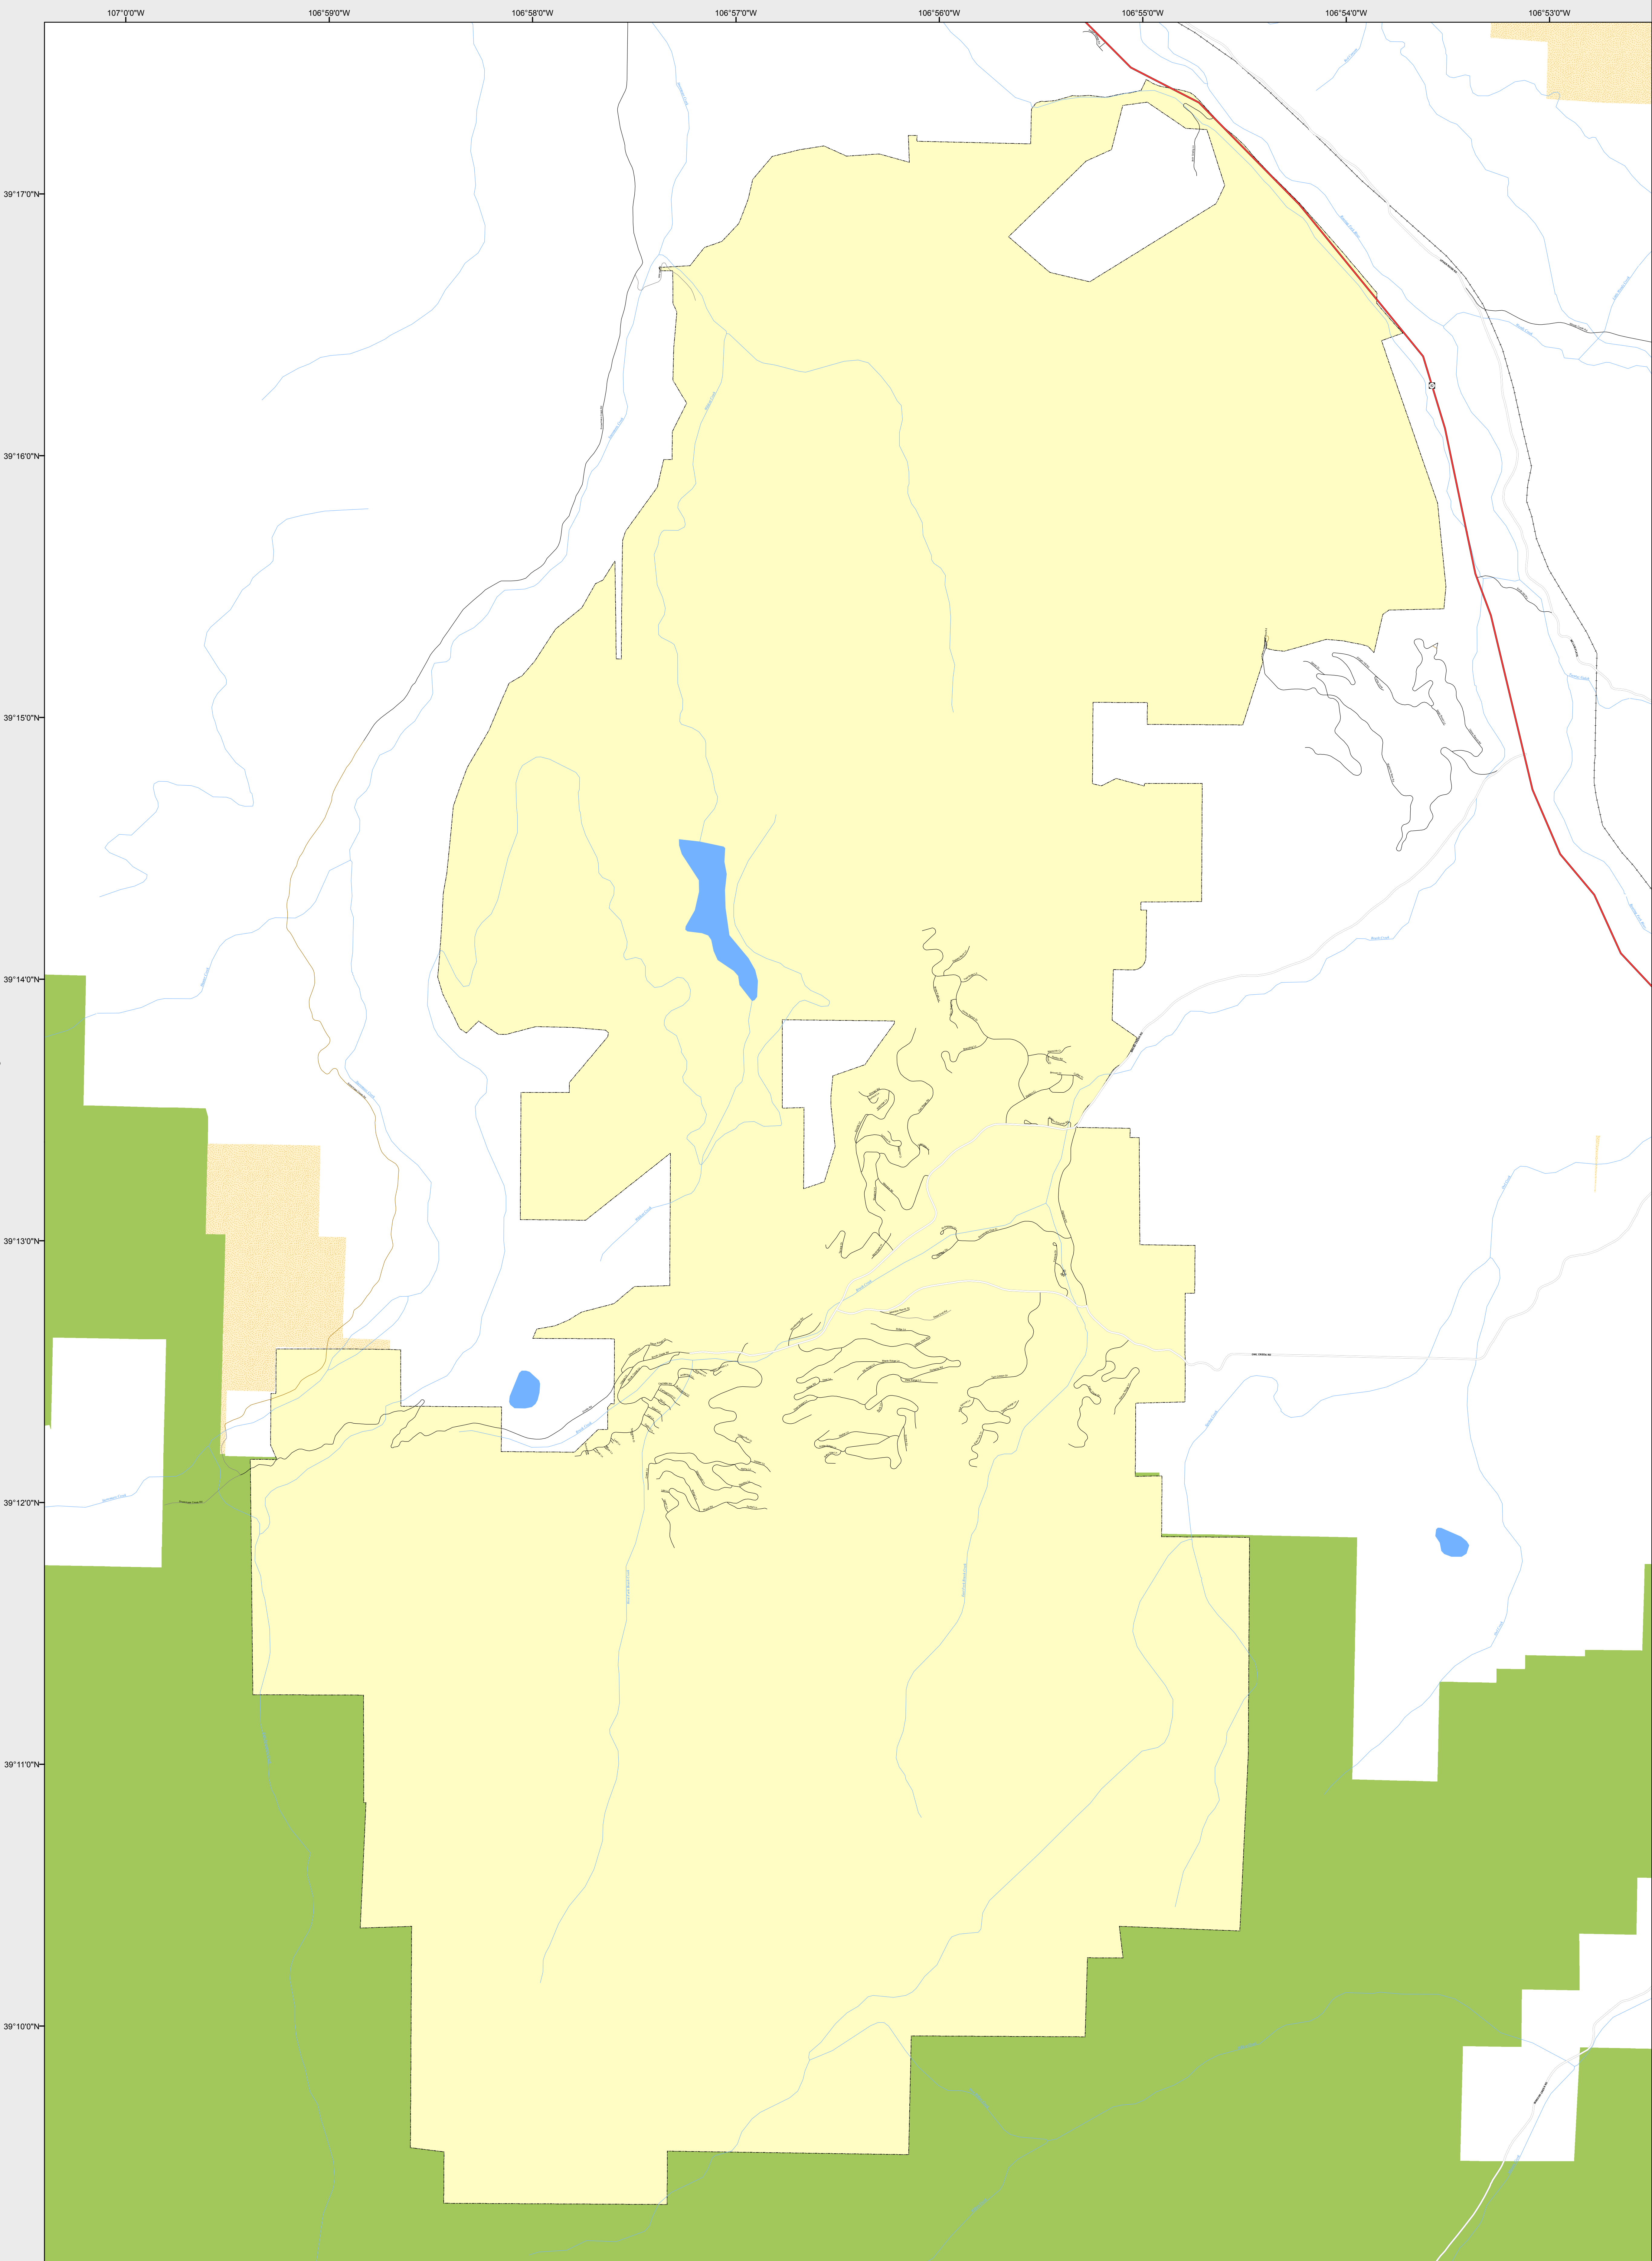

SNOWMASS VILLAGE

-  Highways
- Major Roads
 -  Paved
 -  Gravel
 -  Bladed
- Local Roads
 -  Paved
 -  Gravel
 -  Bladed
- Base Data
 -  City Limits
 -  Counties
 -  Cemetery
 -  Lakes
 -  Rivers/Streams
 -  Railroads
- Public Land Classification
 -  Public Lands
 -  State Lands
 -  National or State Forest
 -  National Parks/Monuments
 -  Indian Reservations
 -  Military/Federal
 -  Wilderness Areas

0 0.35 0.7 Miles

State of Colorado
This city is located in the following count(ies):
Pitkin

CDOT does not guarantee the accuracy of any information presented, is not liable in any respect for any errors, or omissions and is not responsible for determining fitness for use in this map. Source of landowner data is COMaP v9. This map does not imply permission of public access.