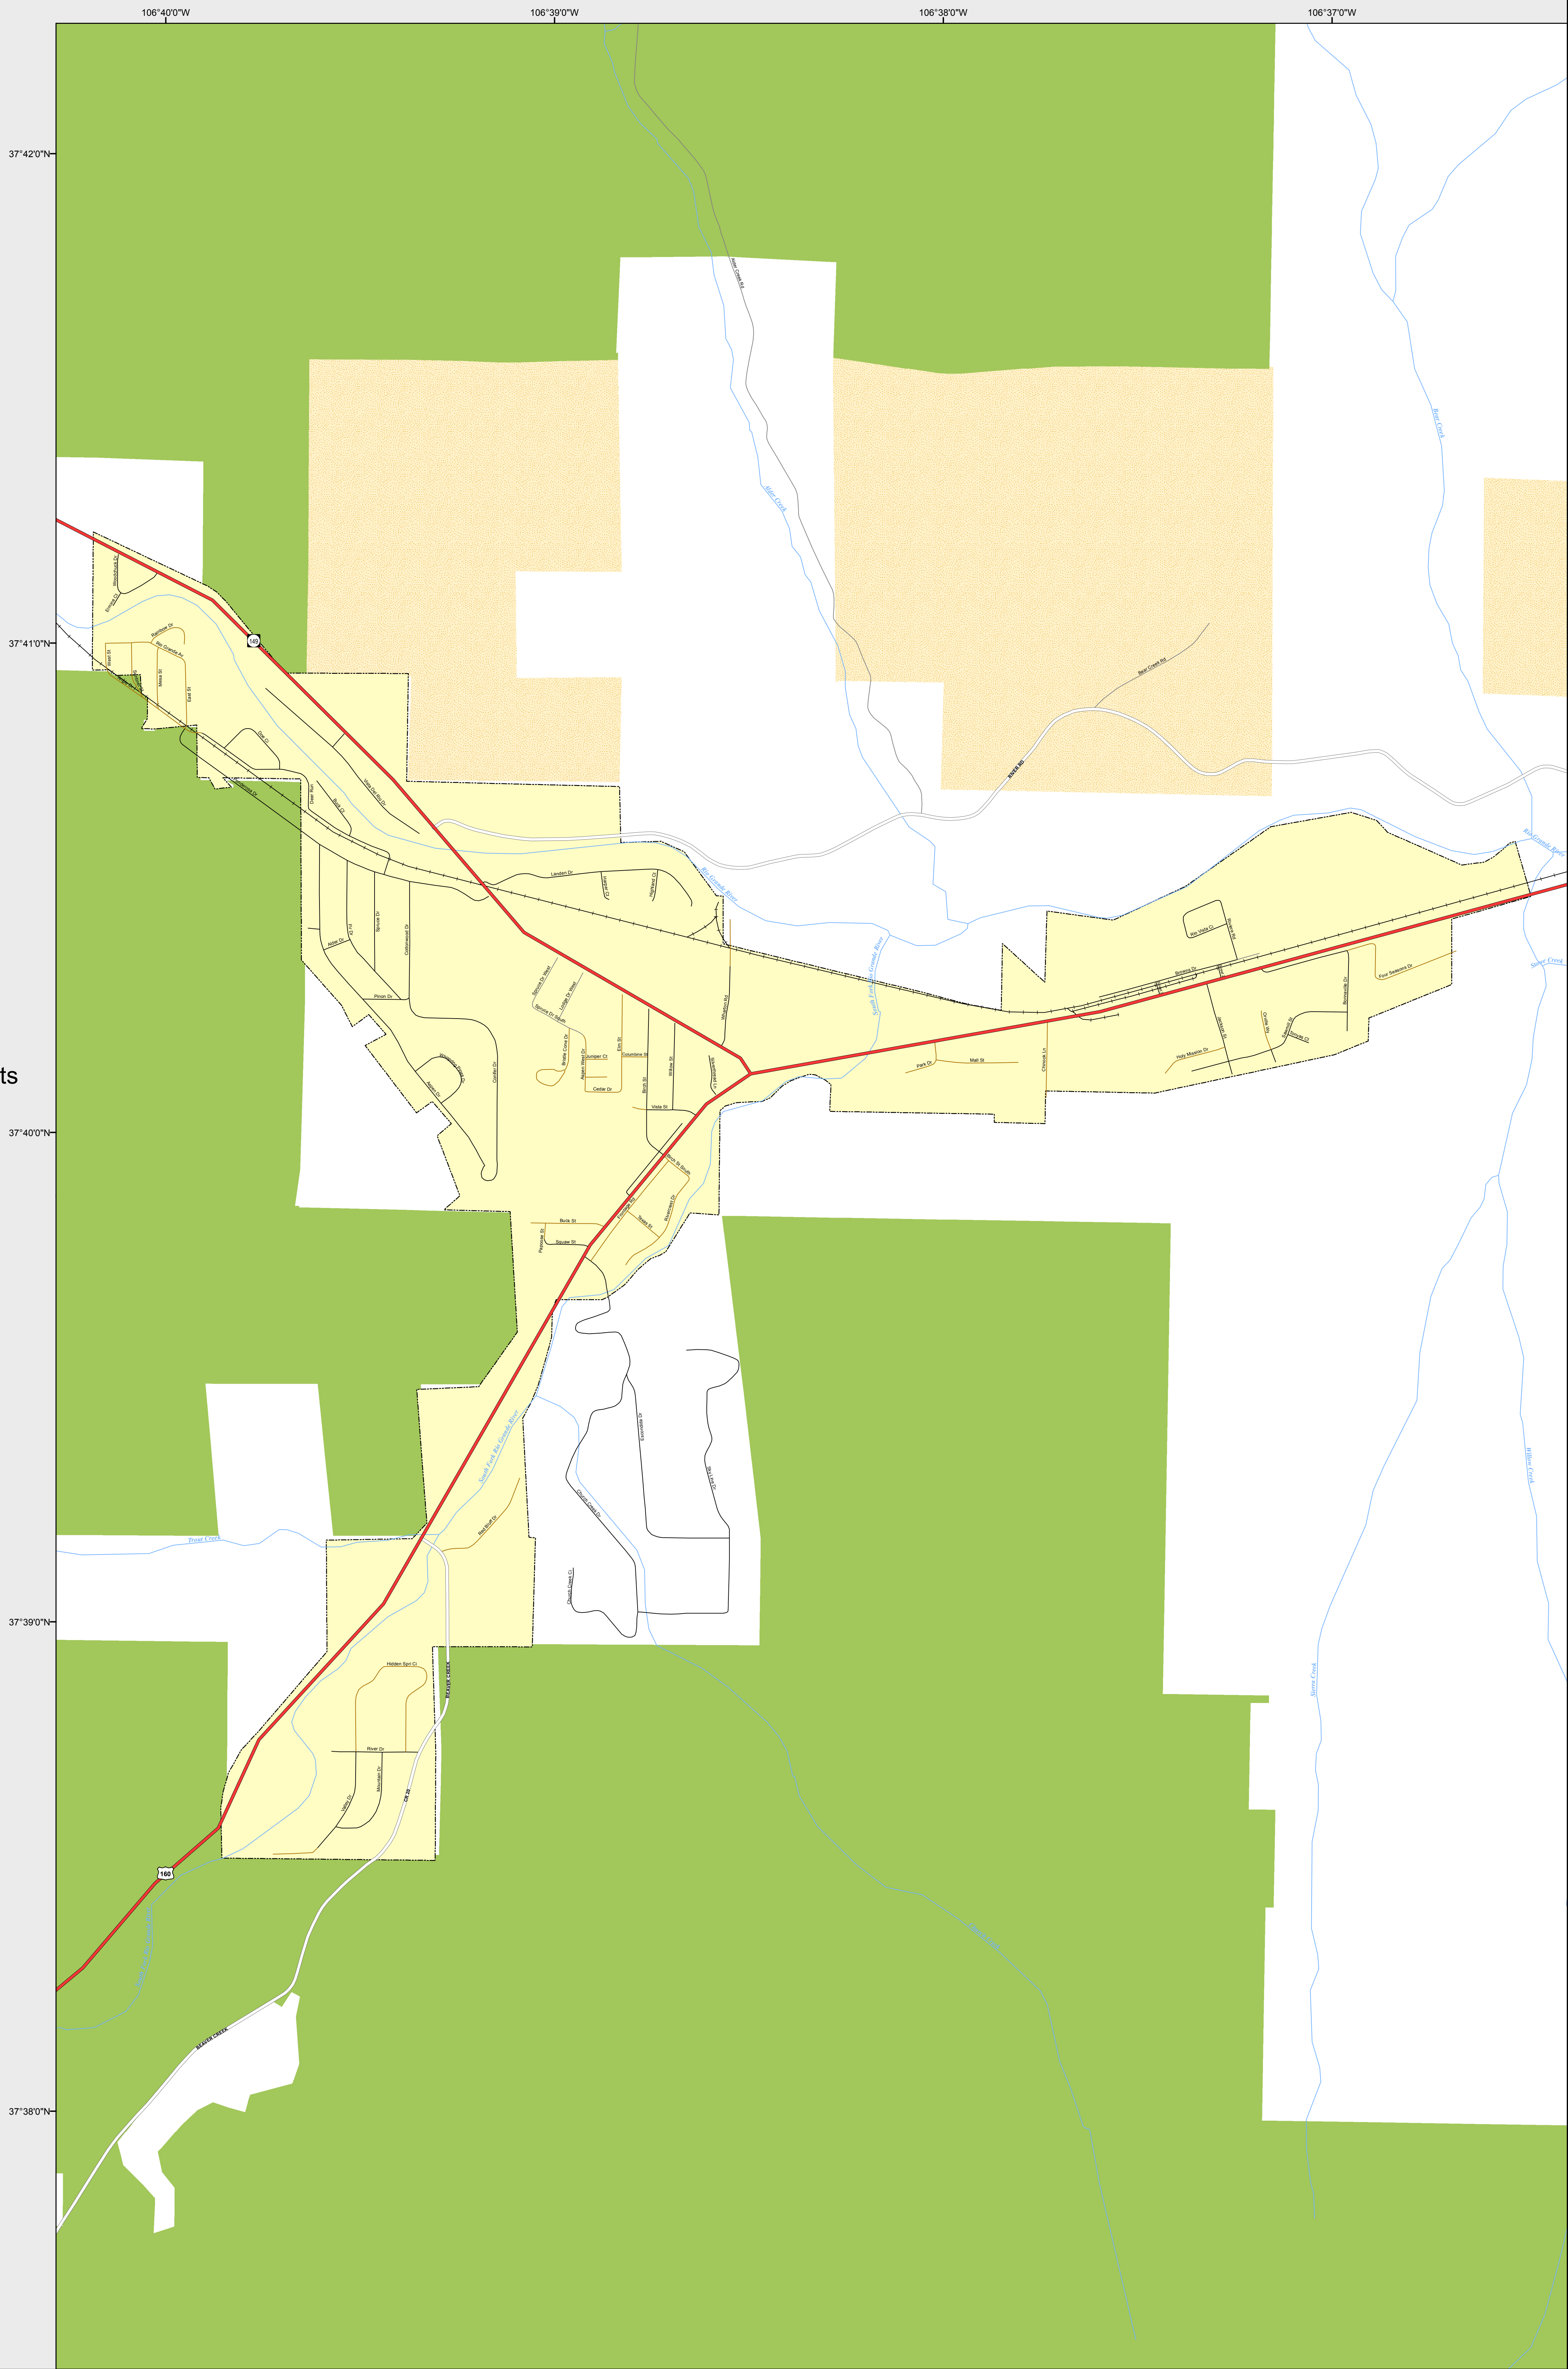

SOUTH FORK

- Highways
- Major Roads**
 - Paved
 - Gravel
 - Bladed
- Local Roads**
 - Paved
 - Gravel
 - Bladed
- Base Data**
 - City Limits
 - Counties
 - Cemetery
 - Lakes
 - Rivers/Streams
 - Railroads
- Public Land Classification**
 - Public Lands
 - State Lands
 - National or State Forest
 - National Parks/Monuments
 - Indian Reservations
 - Military/Federal
 - Wilderness Areas

State of Colorado

This city is located in the following count(ies):
Rio Grande

CDOT does not guarantee the accuracy of any information presented, is not liable in any respect for any errors, or omissions and is not responsible for determining fitness for use in this map. Source of landowner data is COMaP v9. This map does not imply permission of public access.