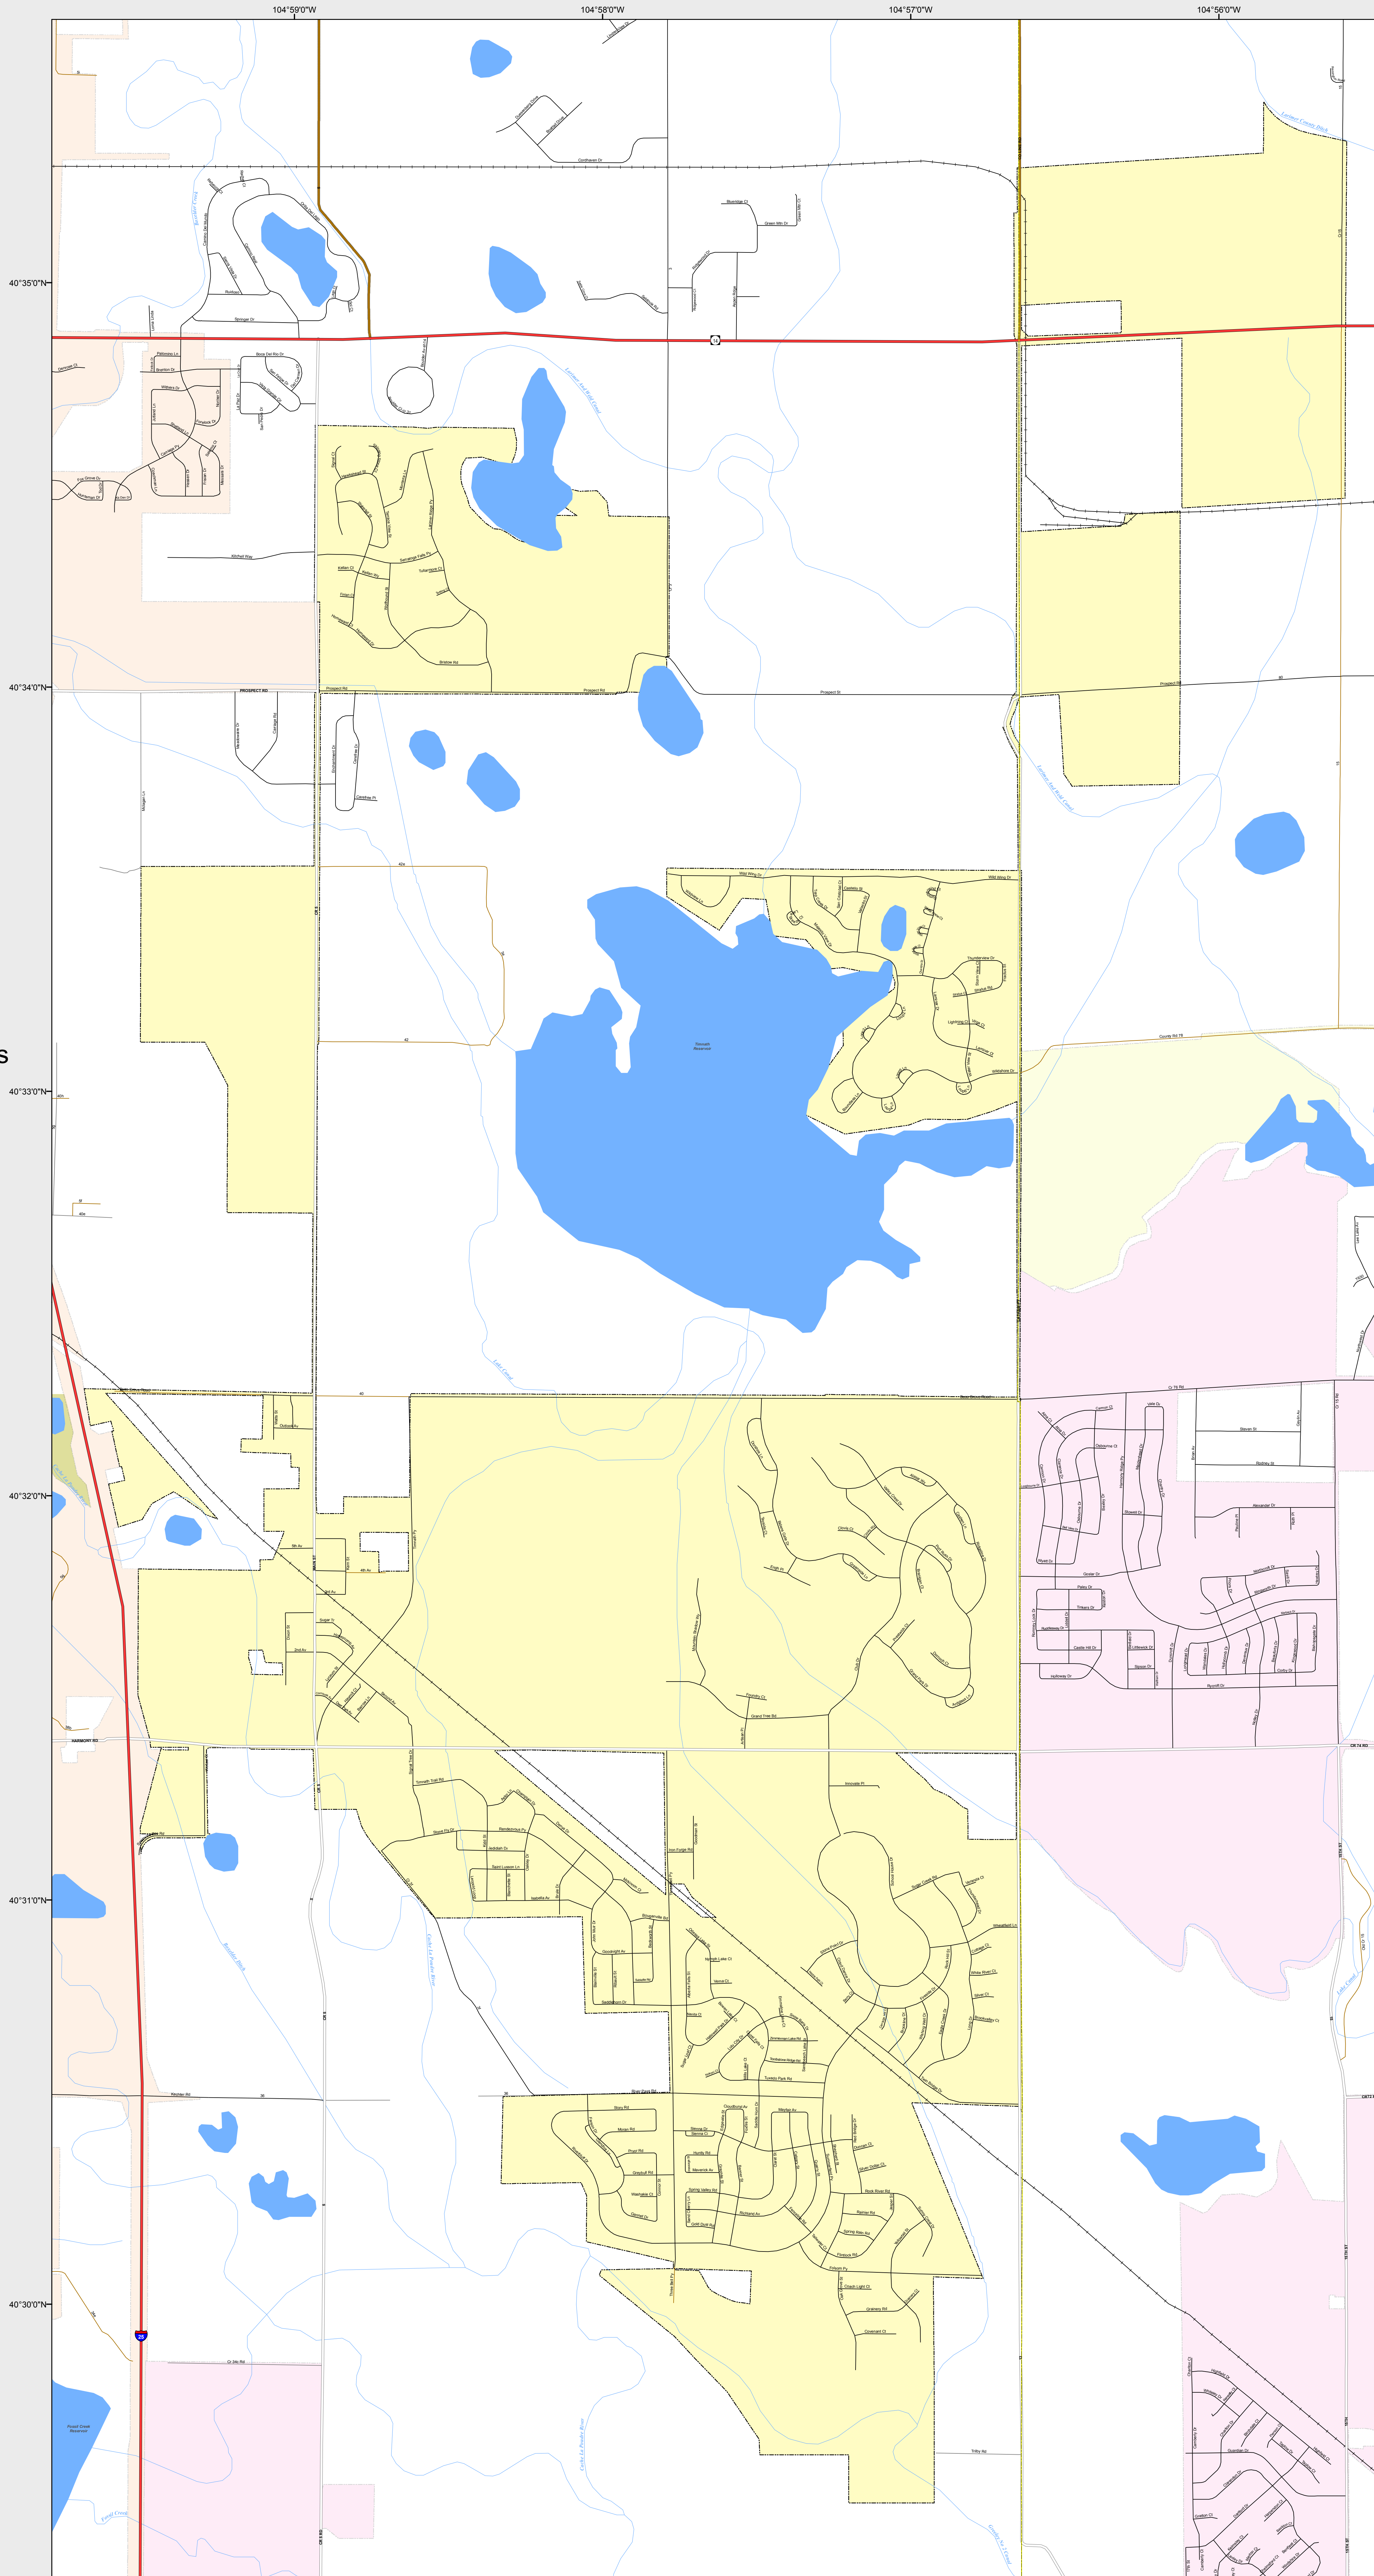

# TIMNATH

-  Highways
- Major Roads**
-  Paved
-  Gravel
-  Bladed
- Local Roads**
-  Paved
-  Gravel
-  Bladed
- Base Data**
-  City Limits
-  Counties
-  Cemetery
-  Lakes
-  Rivers/Streams
-  Railroads
- Public Land Classification**
-  Public Lands
-  State Lands
-  National or State Forest
-  National Parks/Monuments
-  Indian Reservations
-  Military/Federal
-  Wilderness Areas

0 0.25 0.5 Miles

**State of Colorado**  
This city is located in the following count(ies):  
Larimer

*CDOT does not guarantee the accuracy of any information presented, is not liable in any respect for any errors, or omissions and is not responsible for determining fitness for use in this map. Source of landowner data is COMaP v9. This map does not imply permission of public access.*