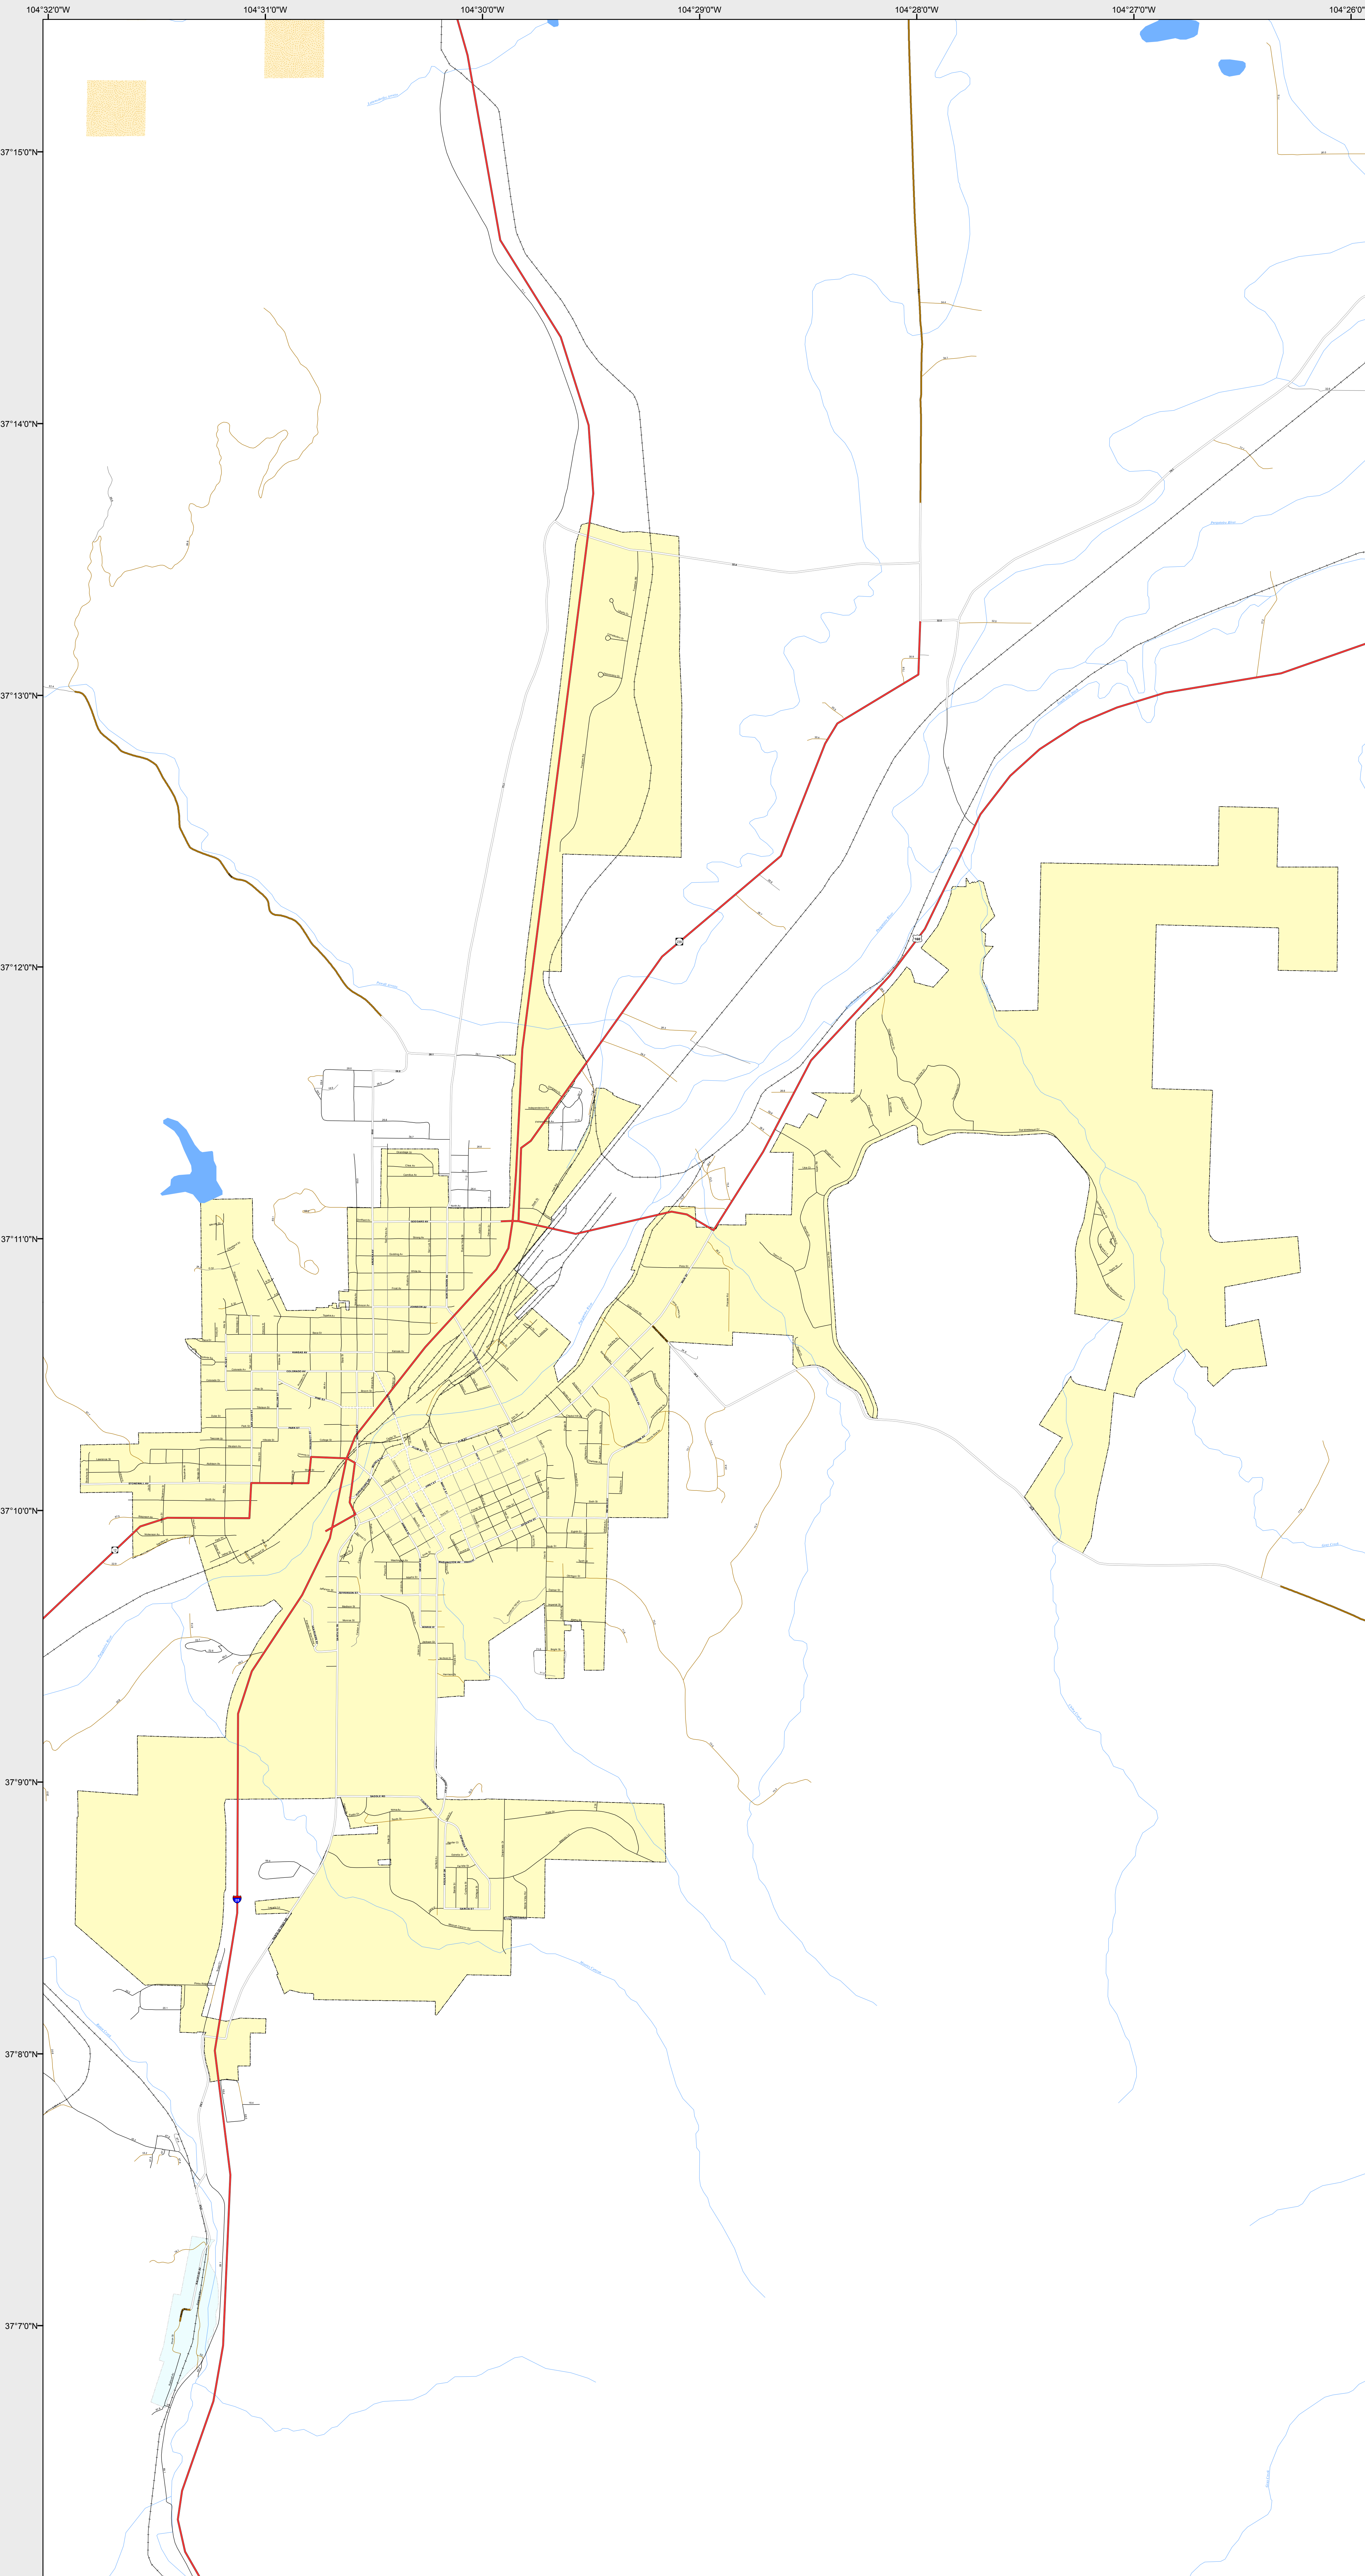

TRINIDAD

-  Highways
- Major Roads**
-  Paved
-  Gravel
-  Bladed
- Local Roads**
-  Paved
-  Gravel
-  Bladed
- Base Data**
-  City Limits
-  Counties
-  Cemetery
-  Lakes
-  Rivers/Streams
-  Railroads
- Public Land Classification**
-  Public Lands
-  State Lands
-  National or State Forest
-  National Parks/Monuments
-  Indian Reservations
-  Military/Federal
-  Wilderness Areas

0 0.4 0.8 Miles

State of Colorado
This city is located in the following count(ies):
Las Animas

CDOT does not guarantee the accuracy of any information presented, is not liable in any respect for any errors, or omissions and is not responsible for determining fitness for use in this map. Source of landowner data is COMaP v9. This map does not imply permission of public access.