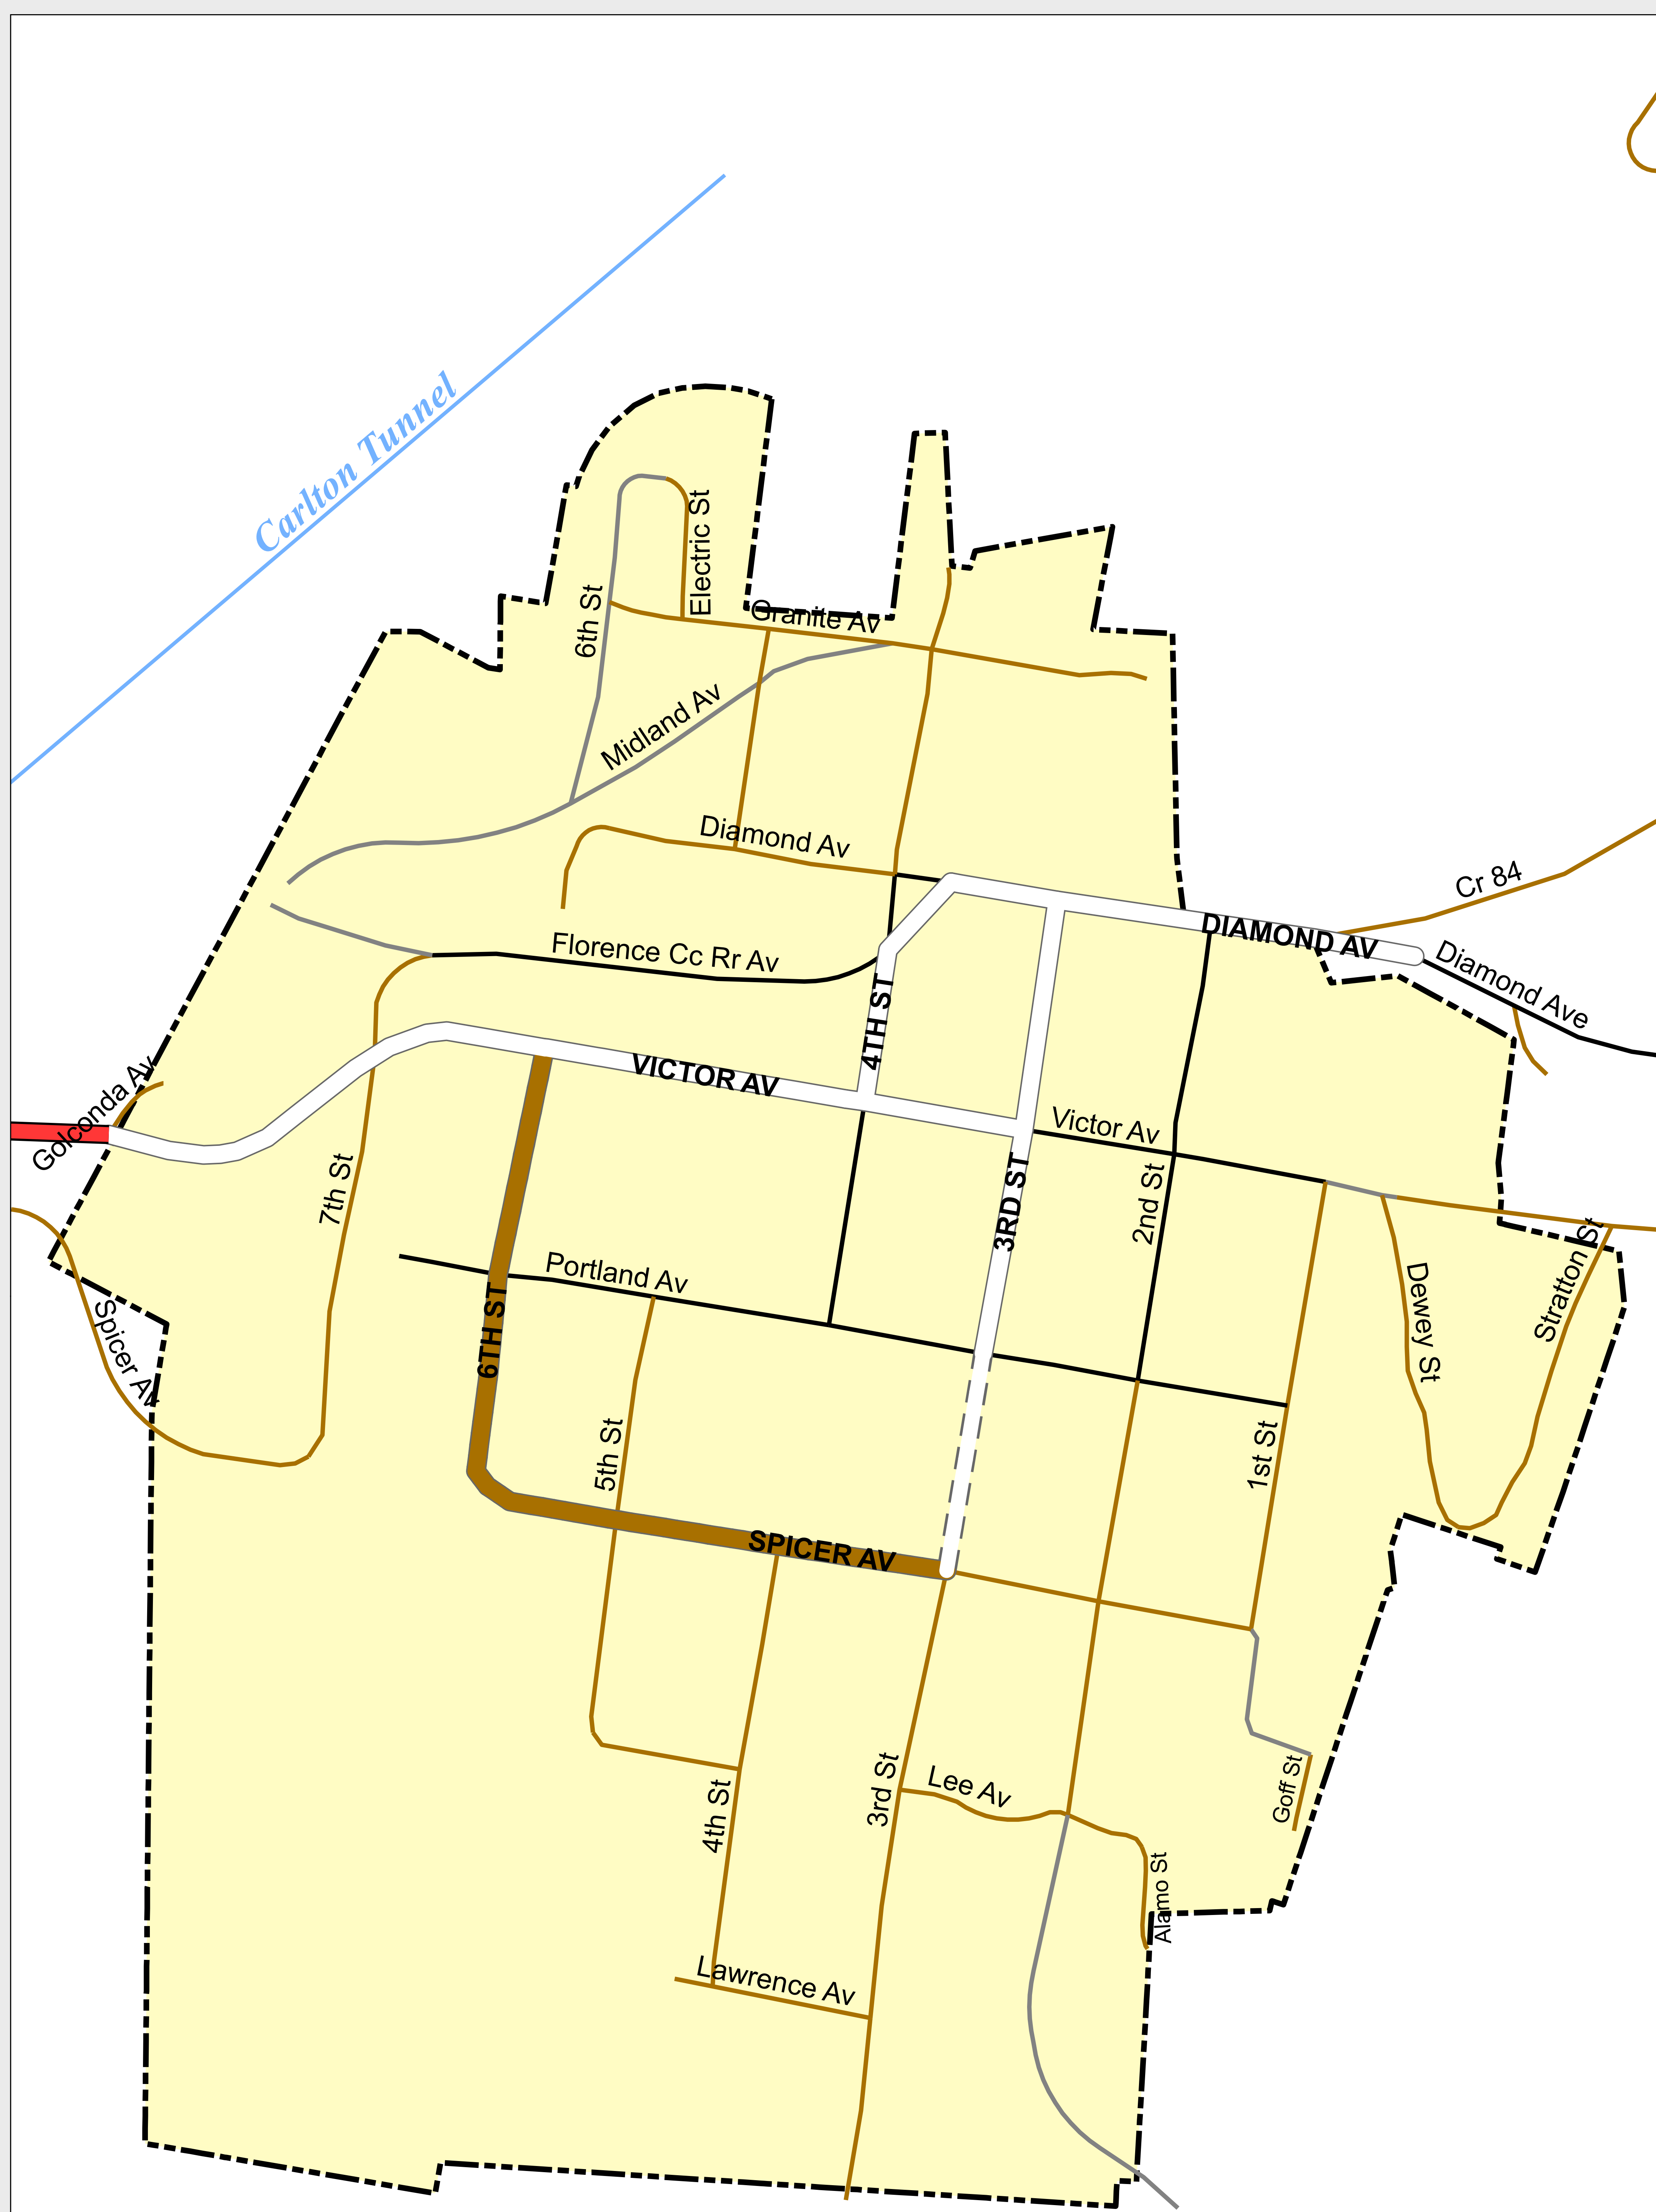

VICTOR

-  Highways
- Major Roads
 -  Paved
 -  Gravel
 -  Bladed
- Local Roads
 -  Paved
 -  Gravel
 -  Bladed
- Base Data
 -  City Limits
 -  Counties
 -  Cemetery
 -  Lakes
 -  Rivers/Streams
 -  Railroads
- Public Land Classification
 -  Public Lands
 -  State Lands
 -  National or State Forest
 -  National Parks/Monuments
 -  Indian Reservations
 -  Military/Federal
 -  Wilderness Areas

State of Colorado

This city is located in the following count(ies):
Teller

CDOT does not guarantee the accuracy of any information presented, is not liable in any respect for any errors, or omissions and is not responsible for determining fitness for use in this map. Source of landowner data is COMaP v9. This map does not imply permission of public access.