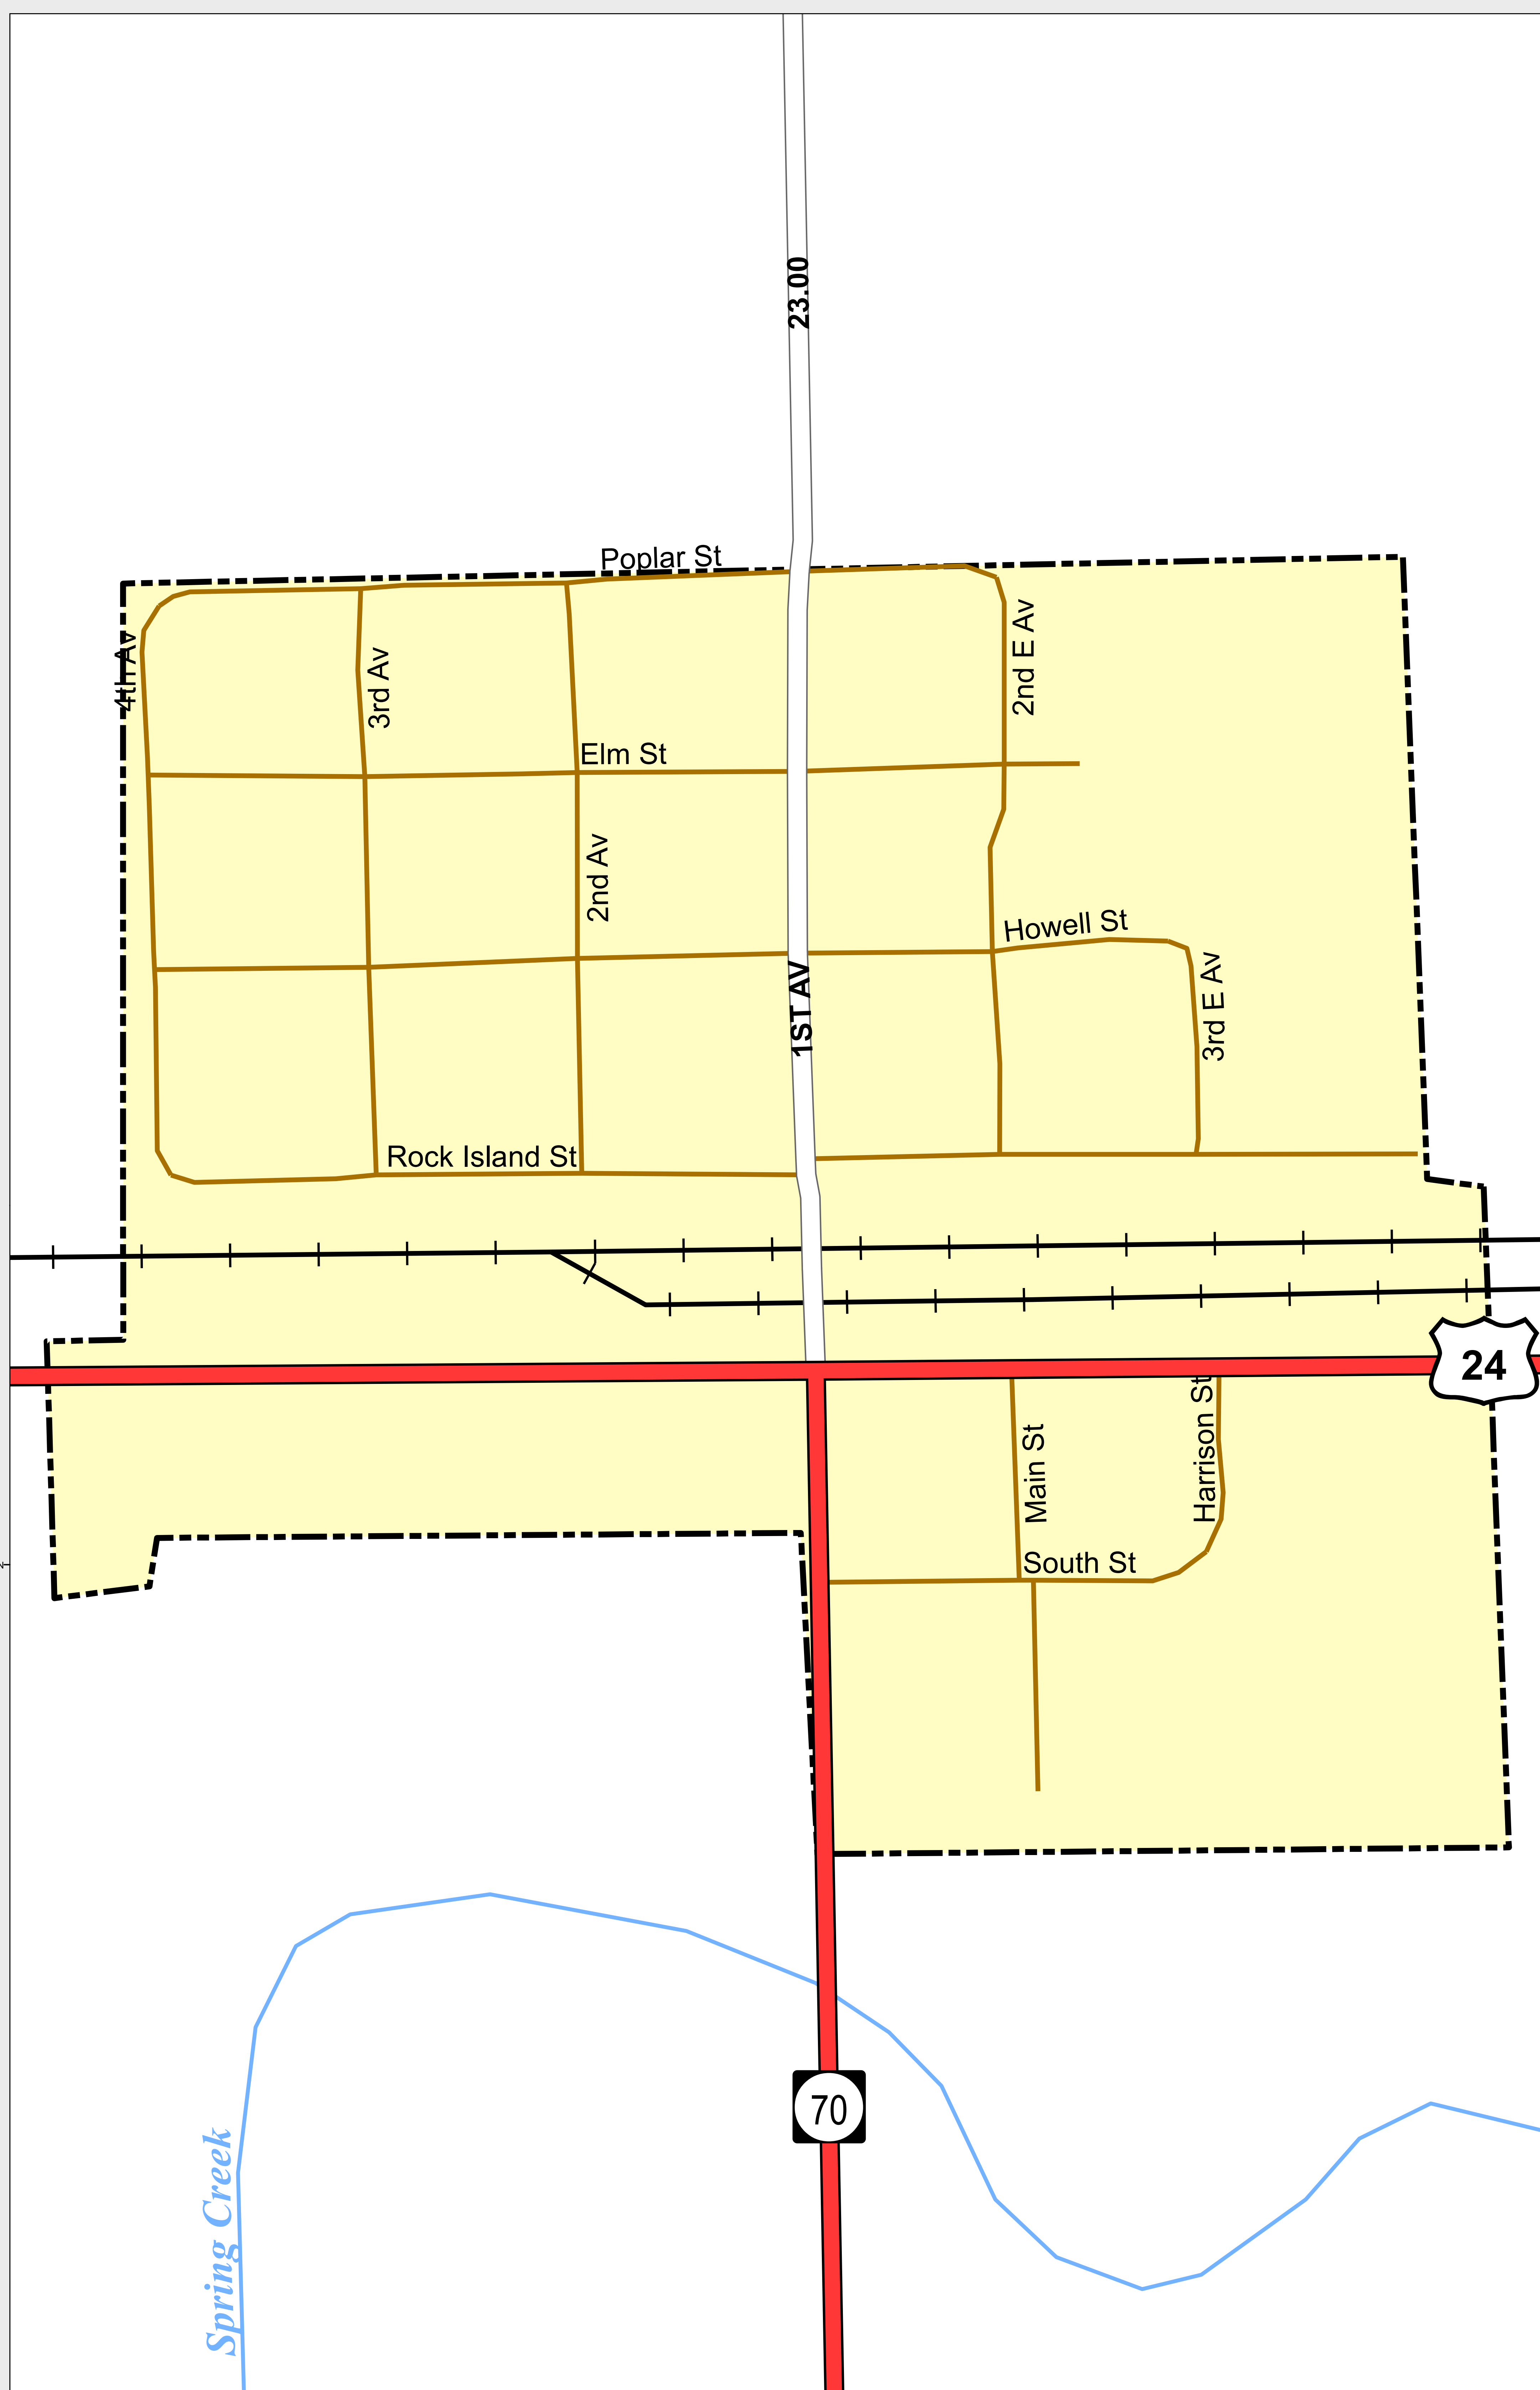

# VONA

-  Highways
- Major Roads**
-  Paved
-  Gravel
-  Bladed
- Local Roads**
-  Paved
-  Gravel
-  Bladed
- Base Data**
-  City Limits
-  Counties
-  Cemetery
-  Lakes
-  Rivers/Streams
-  Railroads
- Public Land Classification**
-  Public Lands
-  State Lands
-  National or State Forest
-  National Parks/Monuments
-  Indian Reservations
-  Military/Federal
-  Wilderness Areas

## State of Colorado

This city is located in the following count(ies):  
Kit Carson

CDOT does not guarantee the accuracy of any information presented, is not liable in any respect for any errors, or omissions and is not responsible for determining fitness for use in this map. Source of landowner data is COMaP v9. This map does not imply permission of public access.