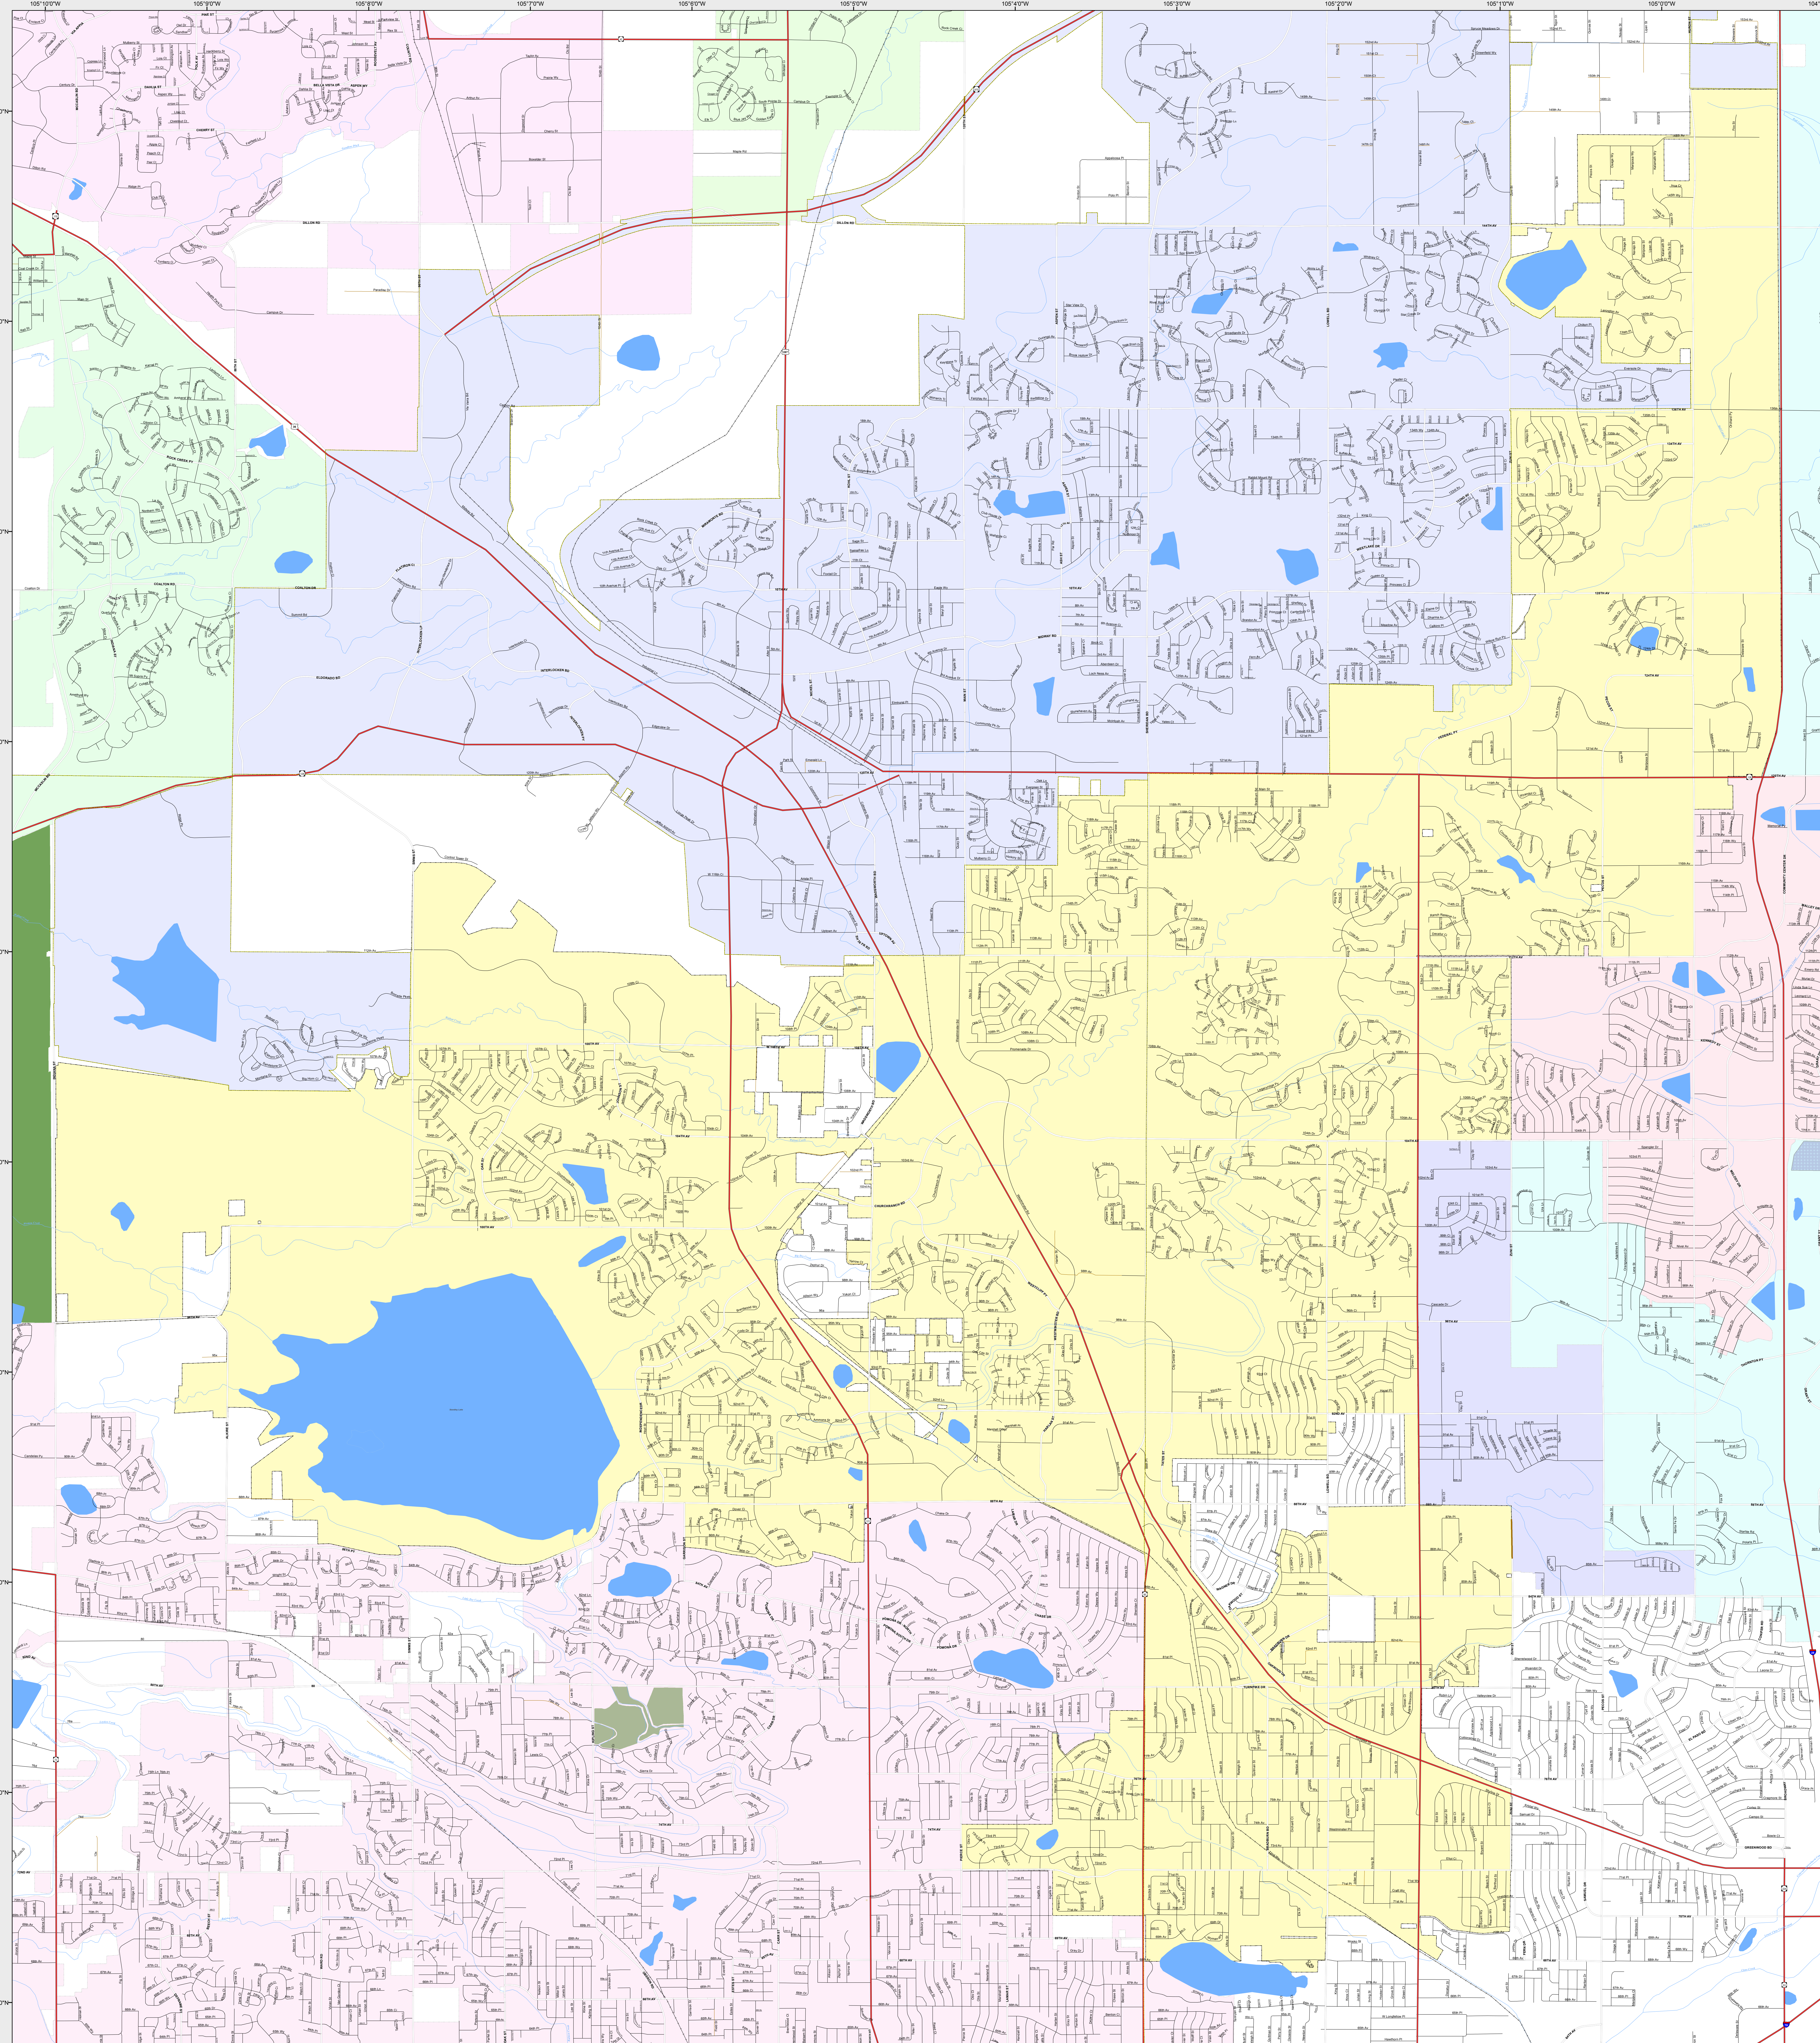

WESTMINSTER

- Highways
- **Major Roads**
- Paved
- Gravel
- Bladed
- **Local Roads**
- Paved
- Gravel
- Bladed
- **Base Data**
- City Limits
- Counties
- Cemetery
- Lakes
- Rivers/Streams
- Railroads
- **Public Land Classification**
- Public Lands
- State Lands
- National or State Forest
- National Parks/Monuments
- Indian Reservations
- Military/Federal
- Wilderness Areas

0 0.3 0.6 Miles

State of Colorado

This city is located in the following count(ies):
Adams
Jefferson