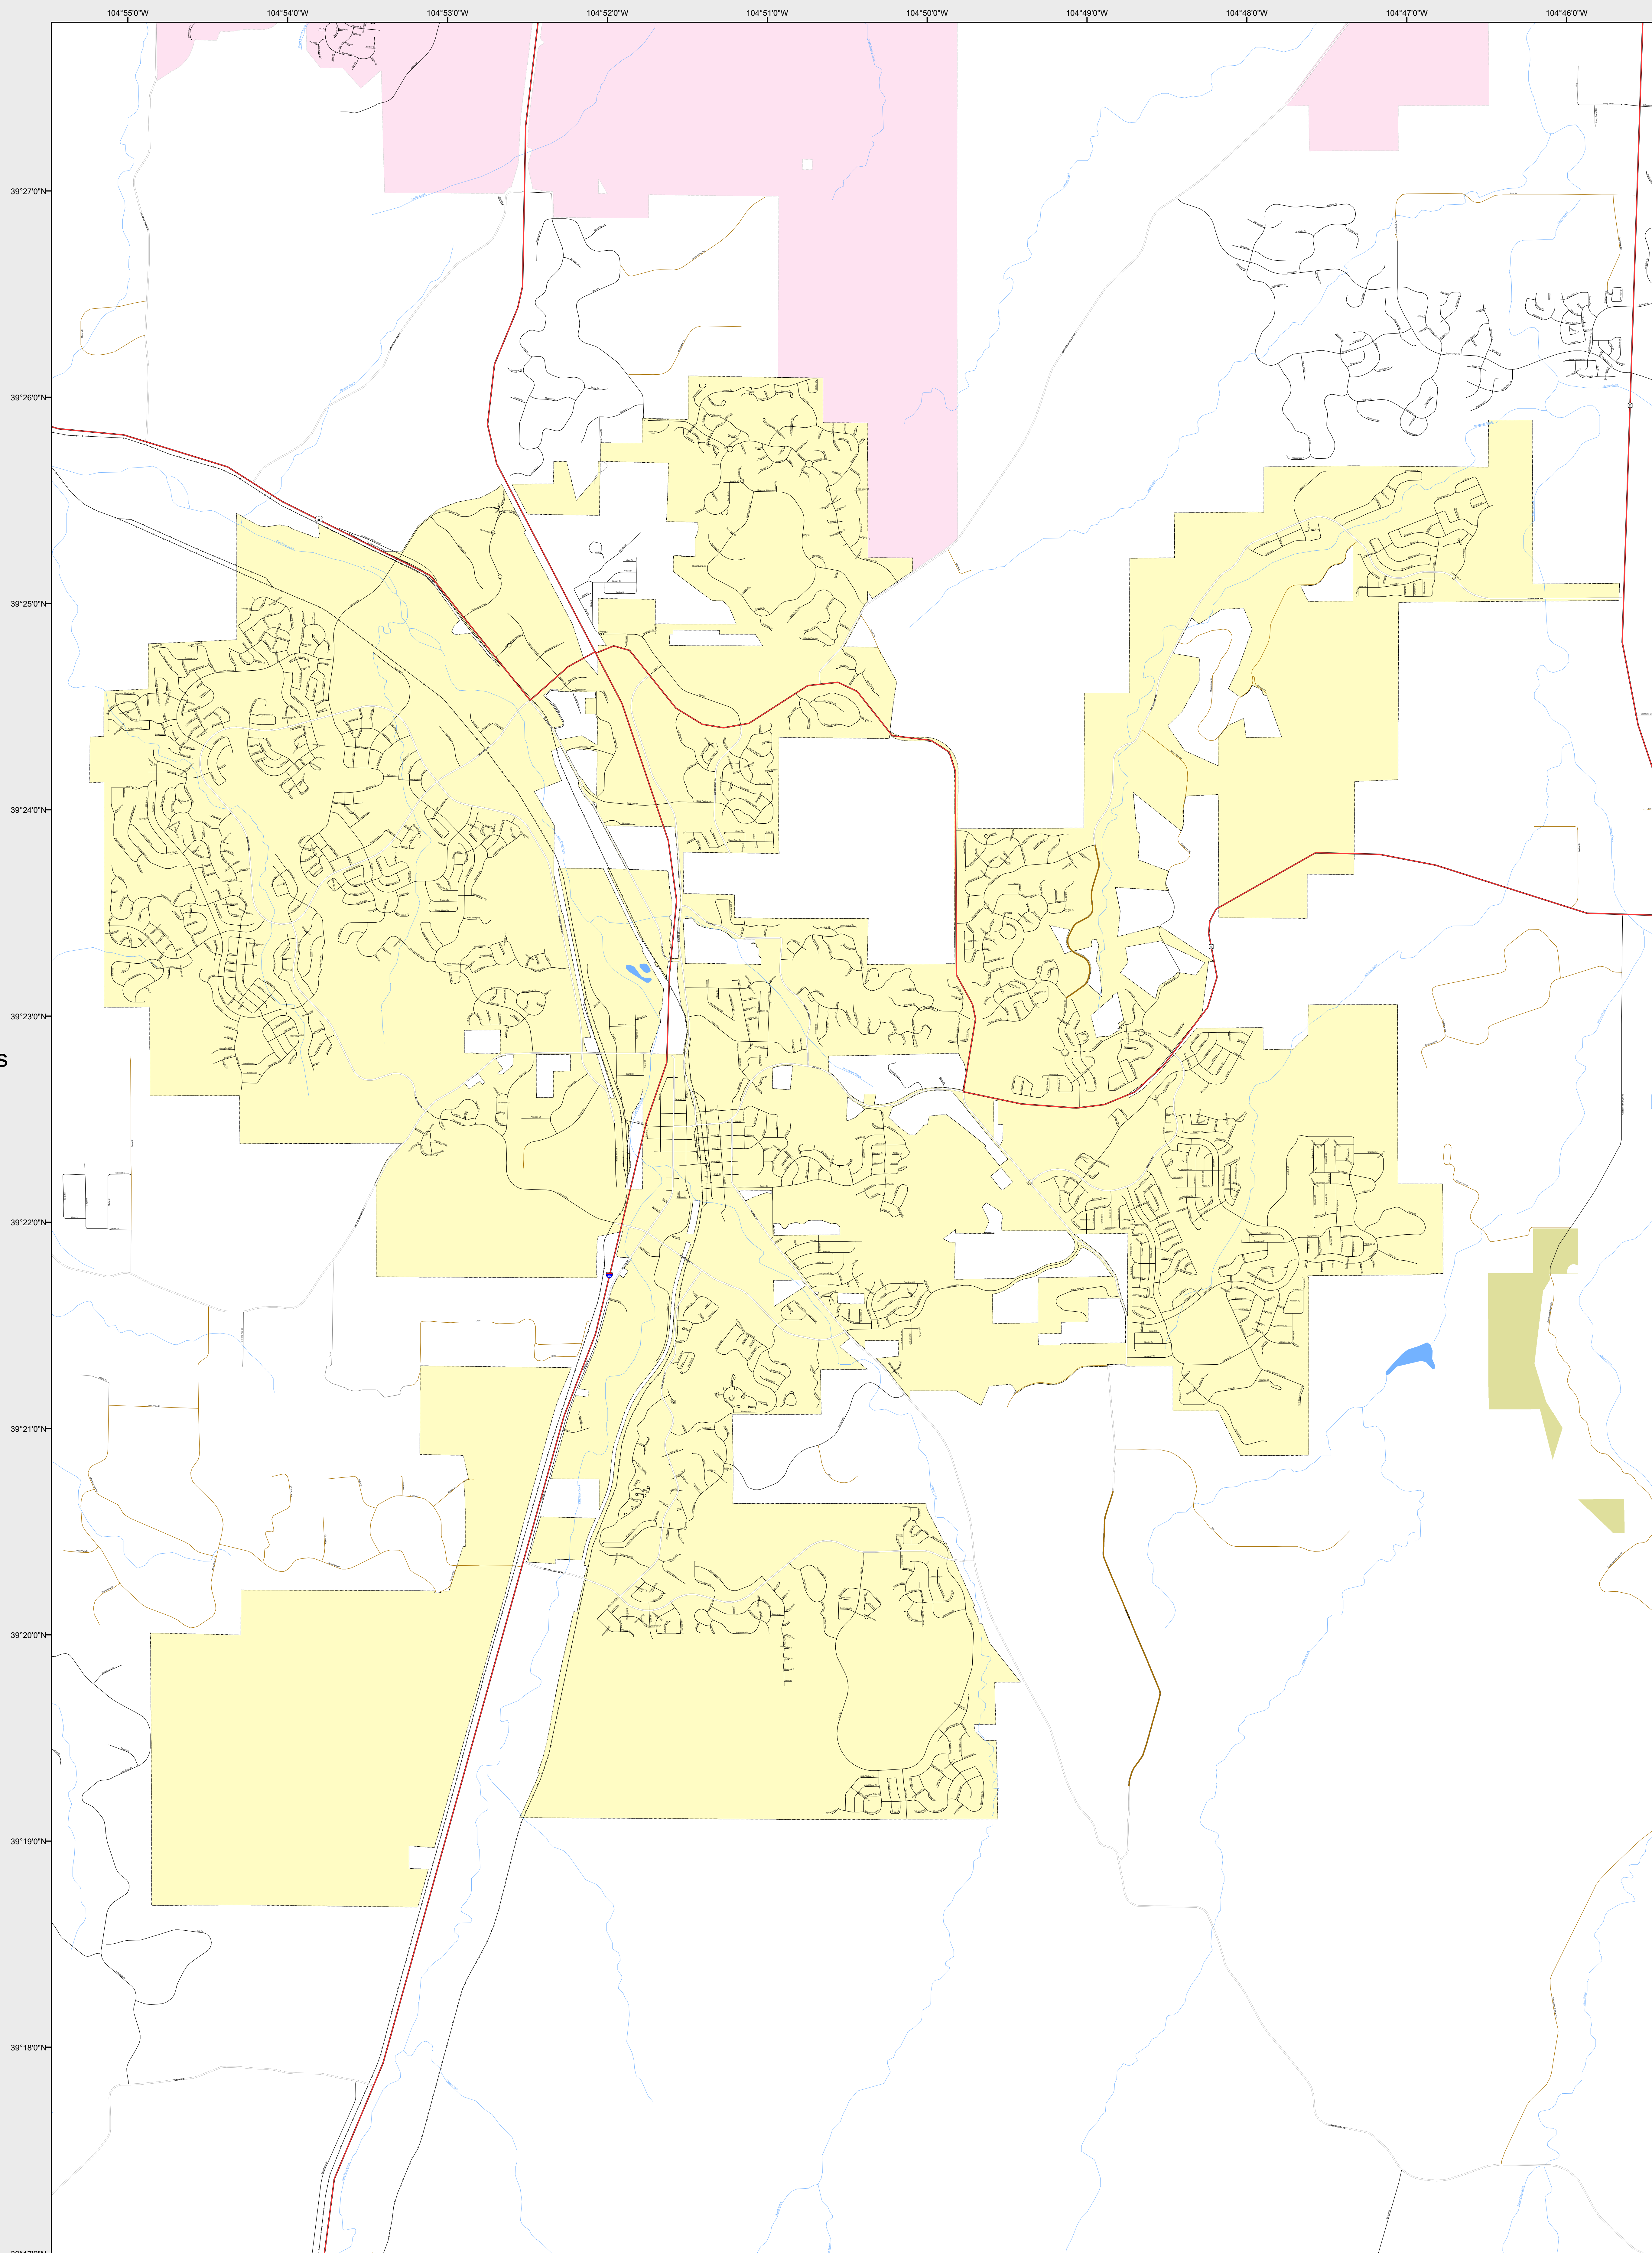

CASTLE ROCK

-  Highways
- Major Roads
 -  Paved
 -  Gravel
 -  Bladed
- Local Roads
 -  Paved
 -  Gravel
 -  Bladed
- Base Data
 -  City Limits
 -  Counties
 -  Cemetery
 -  Lakes
 -  Rivers/Streams
 -  Railroads
- Public Land Classification
 -  Public Lands
 -  State Lands
 -  National or State Forest
 -  National Parks/Monuments
 -  Indian Reservations
 -  Military/Federal
 -  Wilderness Areas

0 0.45 0.9 Miles

State of Colorado
This city is located in the following count(ies):
Douglas

CDOT does not guarantee the accuracy of any information presented, is not liable in any respect for any errors, or omissions and is not responsible for determining fitness for use in this map. Source of landowner data is COMaP v9. This map does not imply permission of public access.