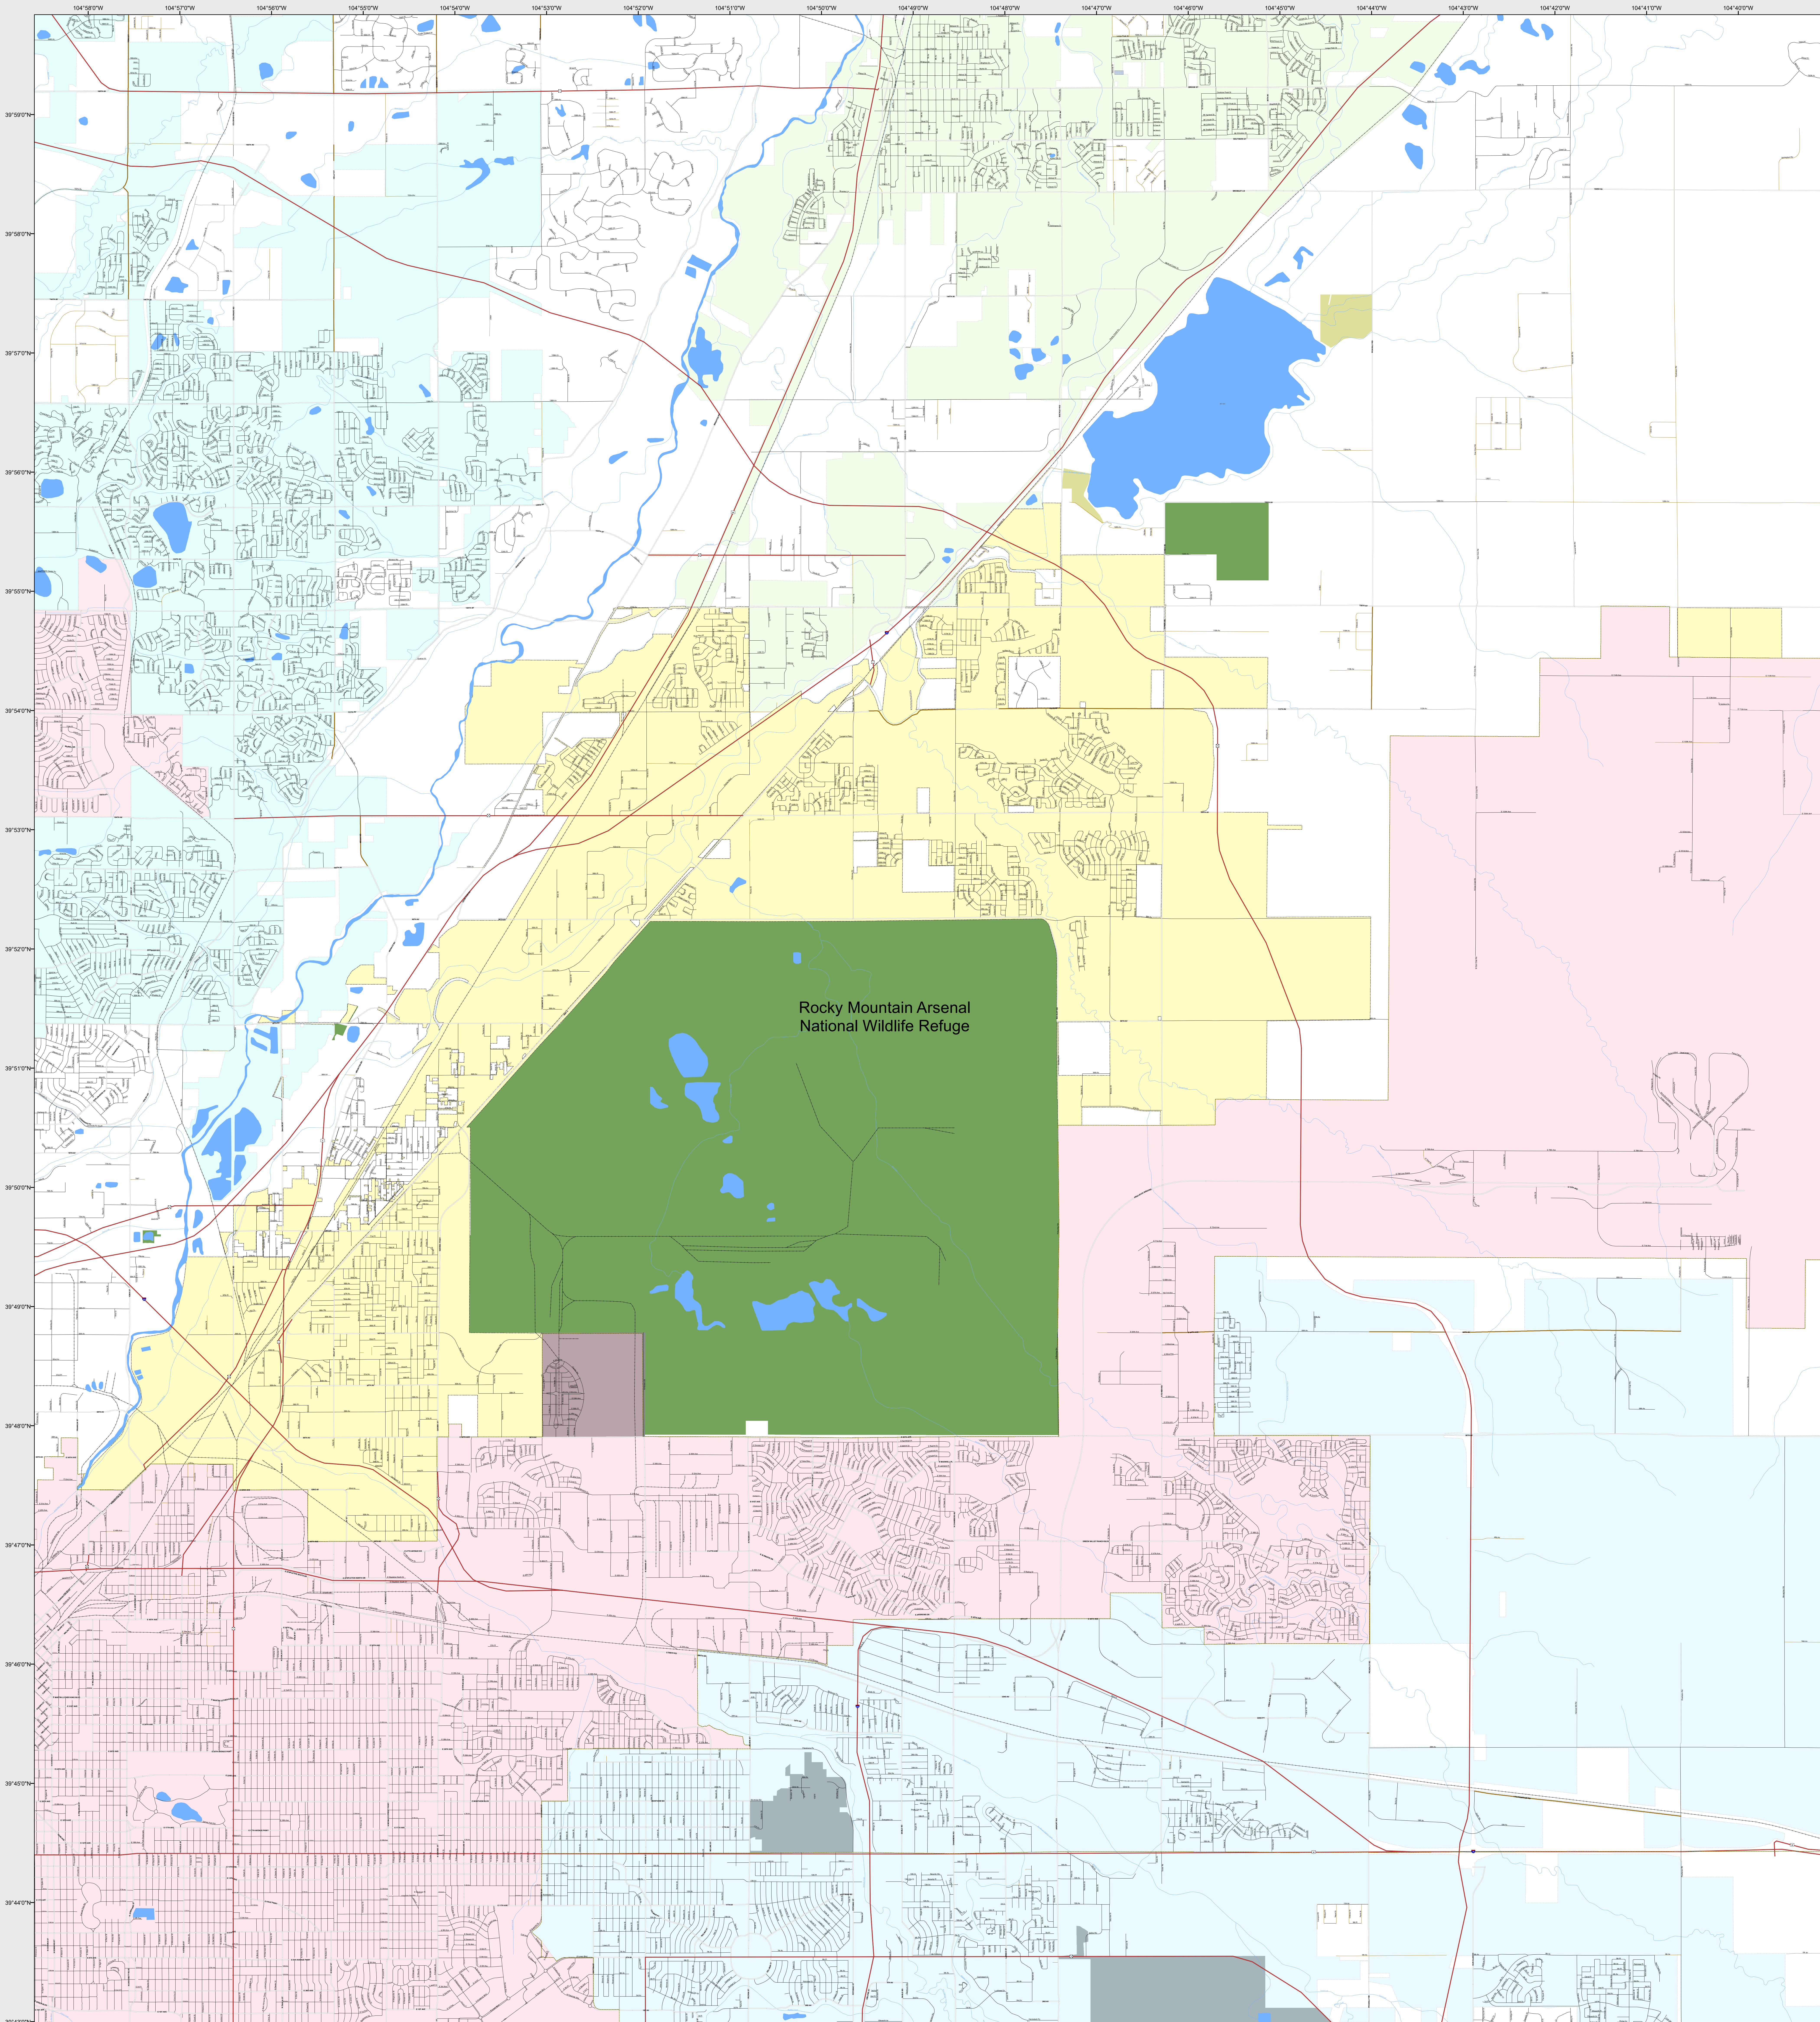

COMMERCE CITY

- Highways
- **Major Roads**
  - Paved
  - Gravel
  - Bladed
- **Local Roads**
  - Paved
  - Gravel
  - Bladed
- **Base Data**
  - City Limits
  - Counties
  - Cemetery
  - Lakes
  - Rivers/Streams
  - Railroads
- **Public Land Classification**
  - Public Lands
  - State Lands
  - National or State Forest
  - National Parks/Monuments
  - Indian Reservations
  - Military/Federal
  - Wilderness Areas

0 0.55 1.1 Miles

State of Colorado

This city is located in the following count(ies):
Adams