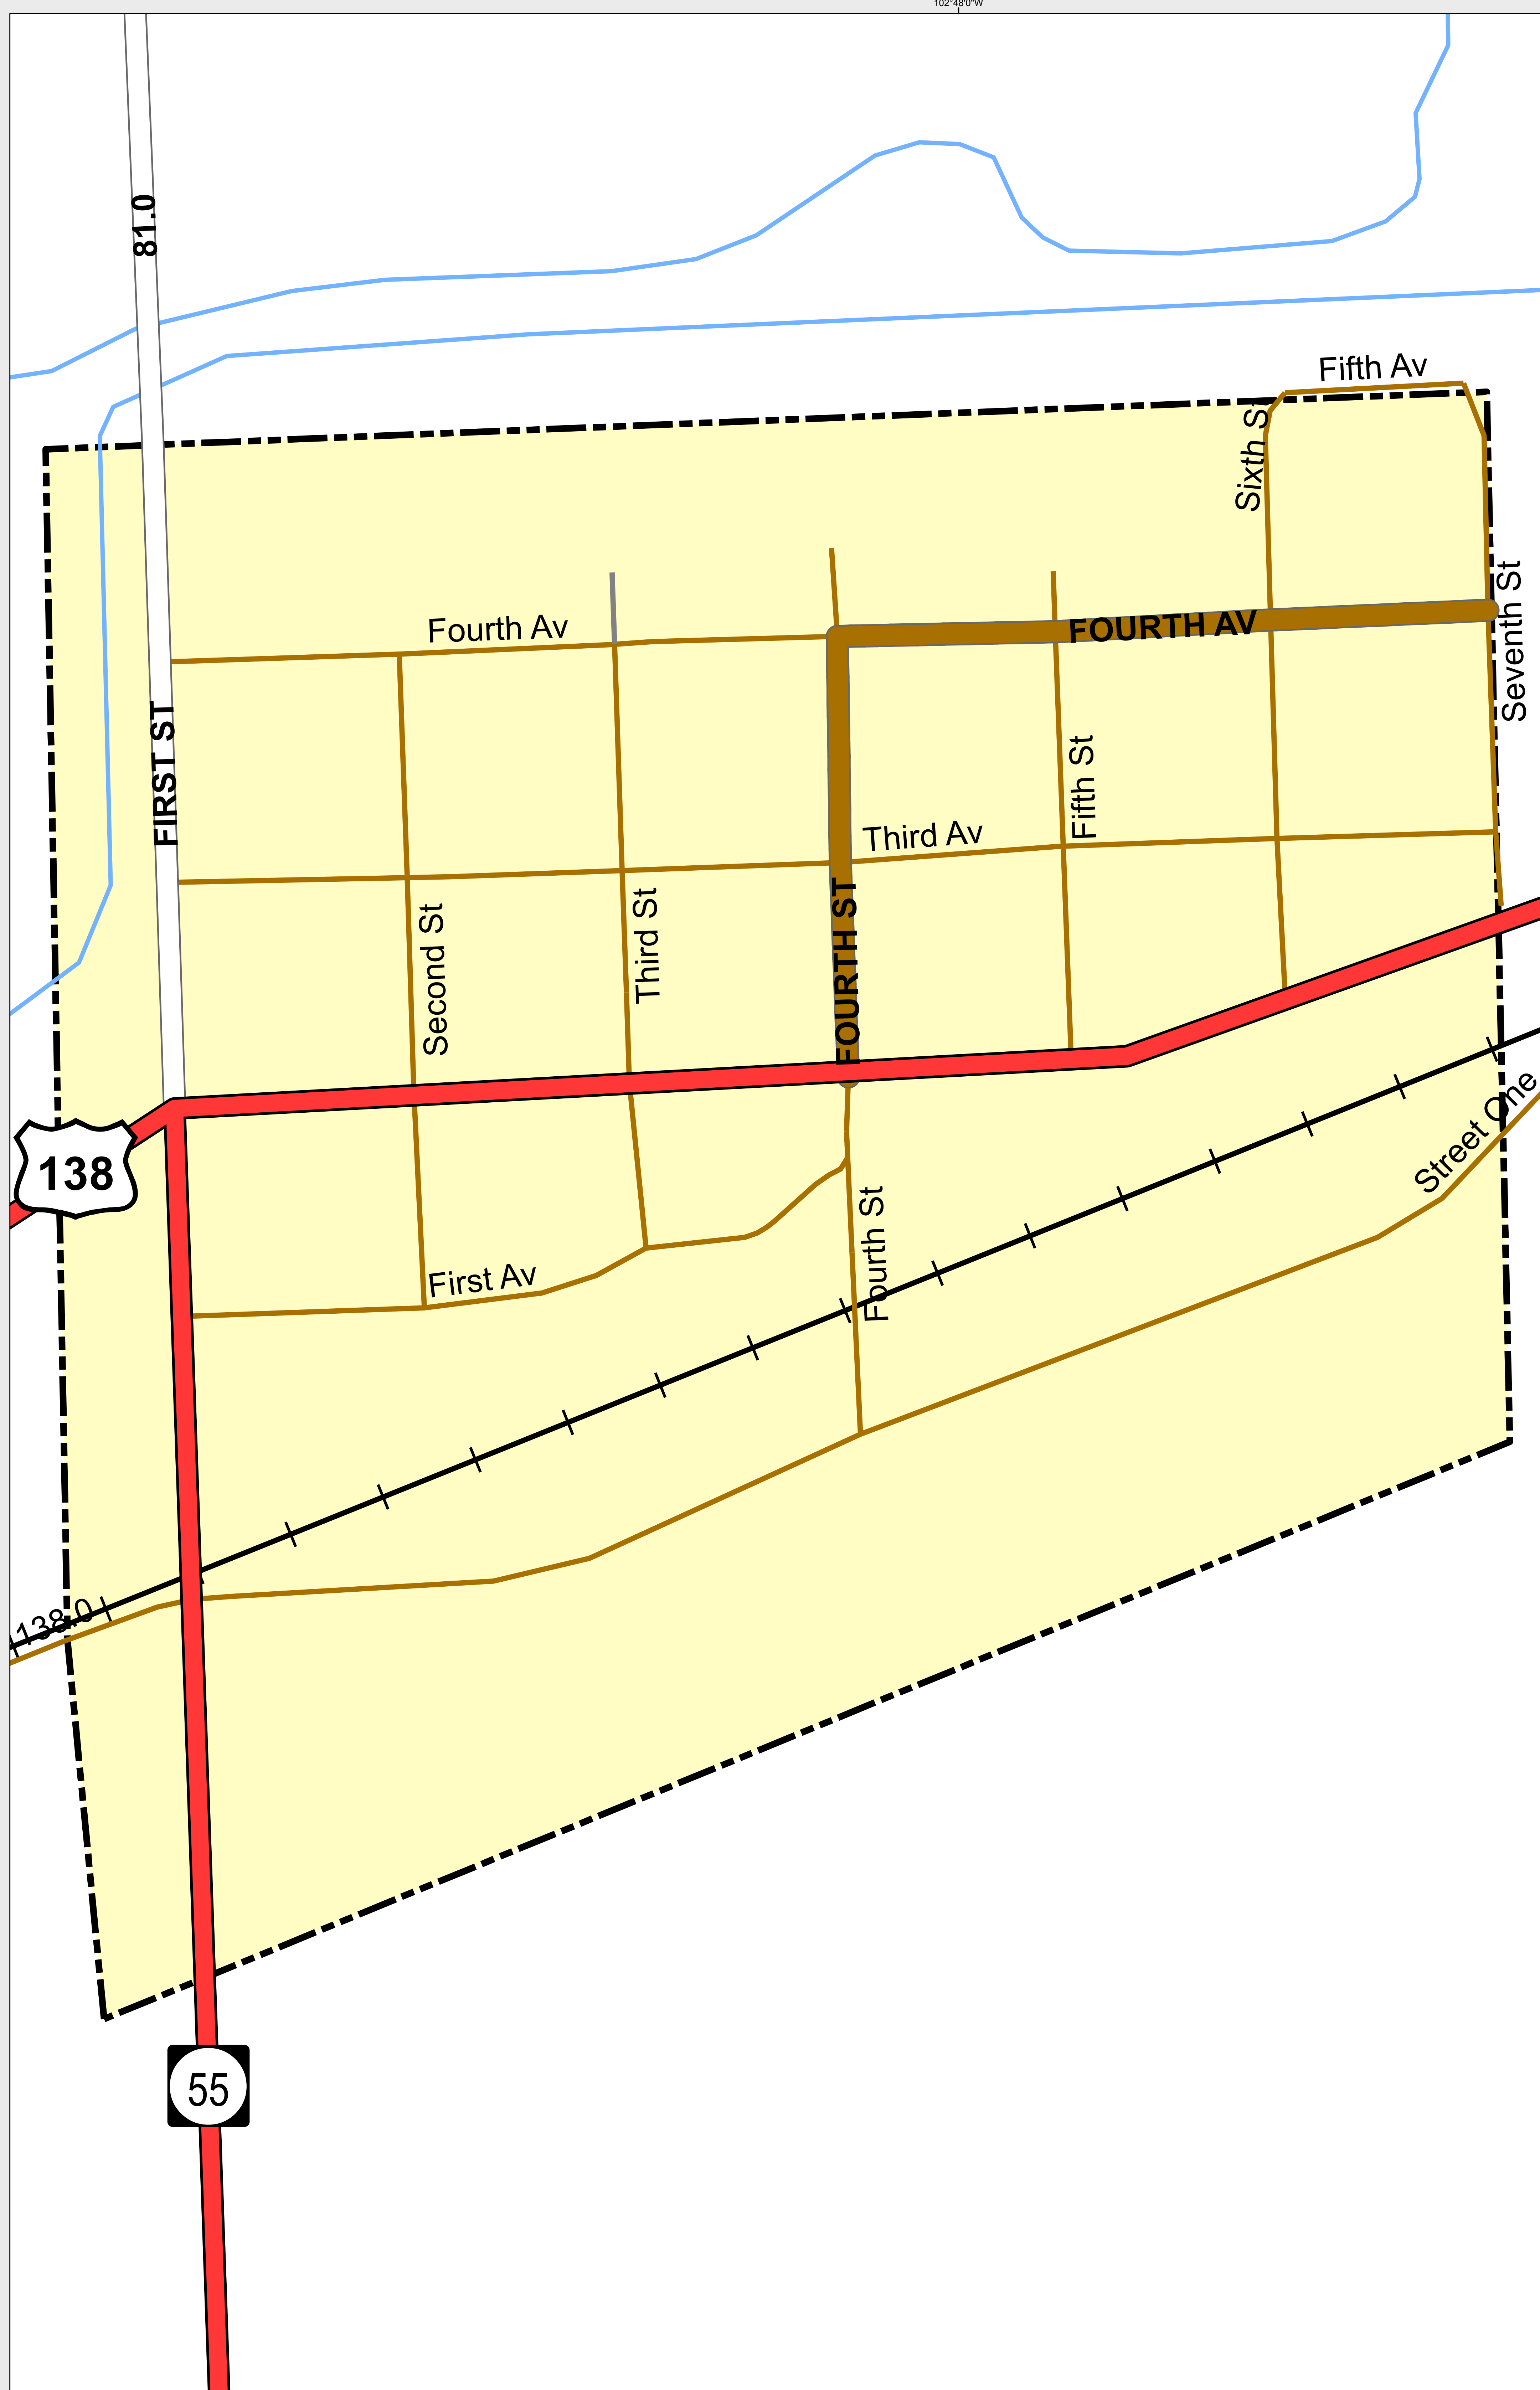

# CROOK

- Highways
- Major Roads
  - Paved
  - Gravel
  - Bladed
- Local Roads
  - Paved
  - Gravel
  - Bladed
- Base Data
  - City Limits
  - Counties
  - Cemetery
  - Lakes
  - Rivers/Streams
  - Railroads
- Public Land Classification
  - Public Lands
  - State Lands
  - National or State Forest
  - National Parks/Monuments
  - Indian Reservations
  - Military/Federal
  - Wilderness Areas

## State of Colorado

This city is located in the following count(ies): Logan

CDOT does not guarantee the accuracy of any information presented, is not liable in any respect for any errors, or omissions and is not responsible for determining fitness for use in this map. Source of landowner data is COMaP v9. This map does not imply permission of public access.