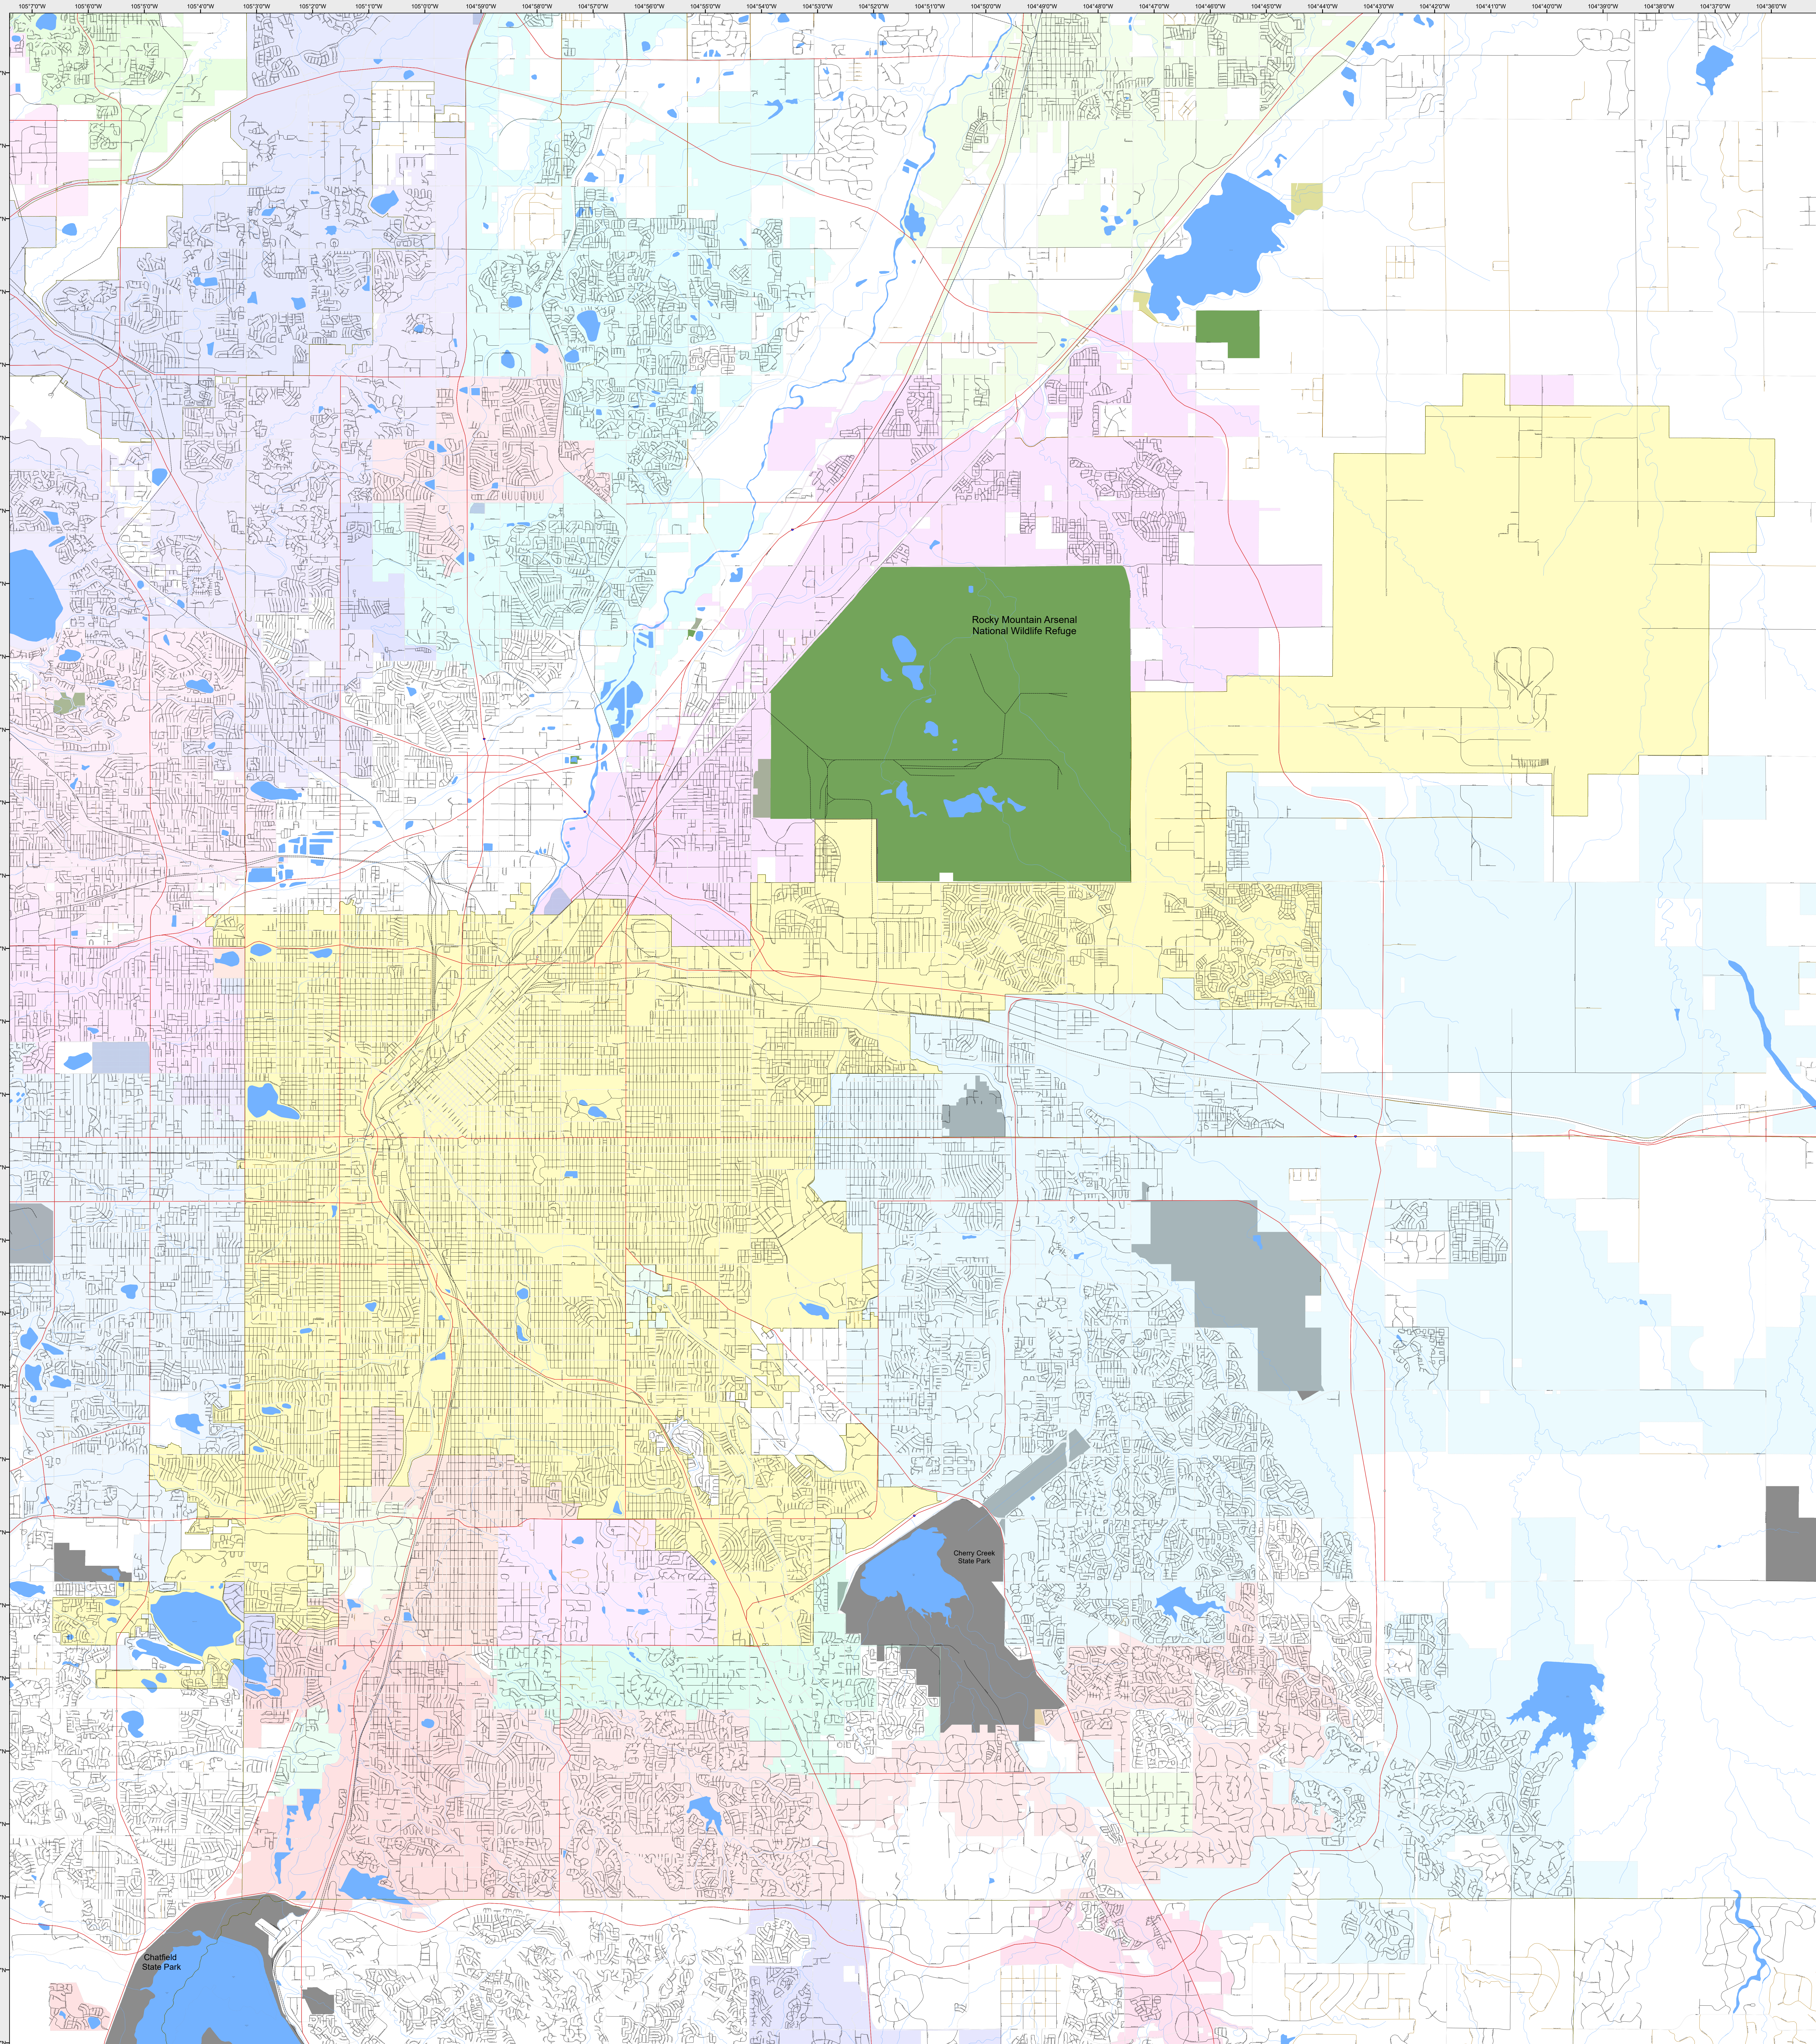

DENVER

Highways

Major Roads

Paved

Gravel

Bladed

Local Roads

Paved

Gravel

Bladed

Base Data

City Limits

Counties

Cemetery

Lakes

Rivers/Streams

Railroads

Public Land Classification

Public Lands

State Lands

National or State Forest

National Parks/Monuments

Indian Reservations

Military/Federal

Wilderness Areas

0 1 2 Miles

State of Colorado

This city is located in the following count(ies):
Denver