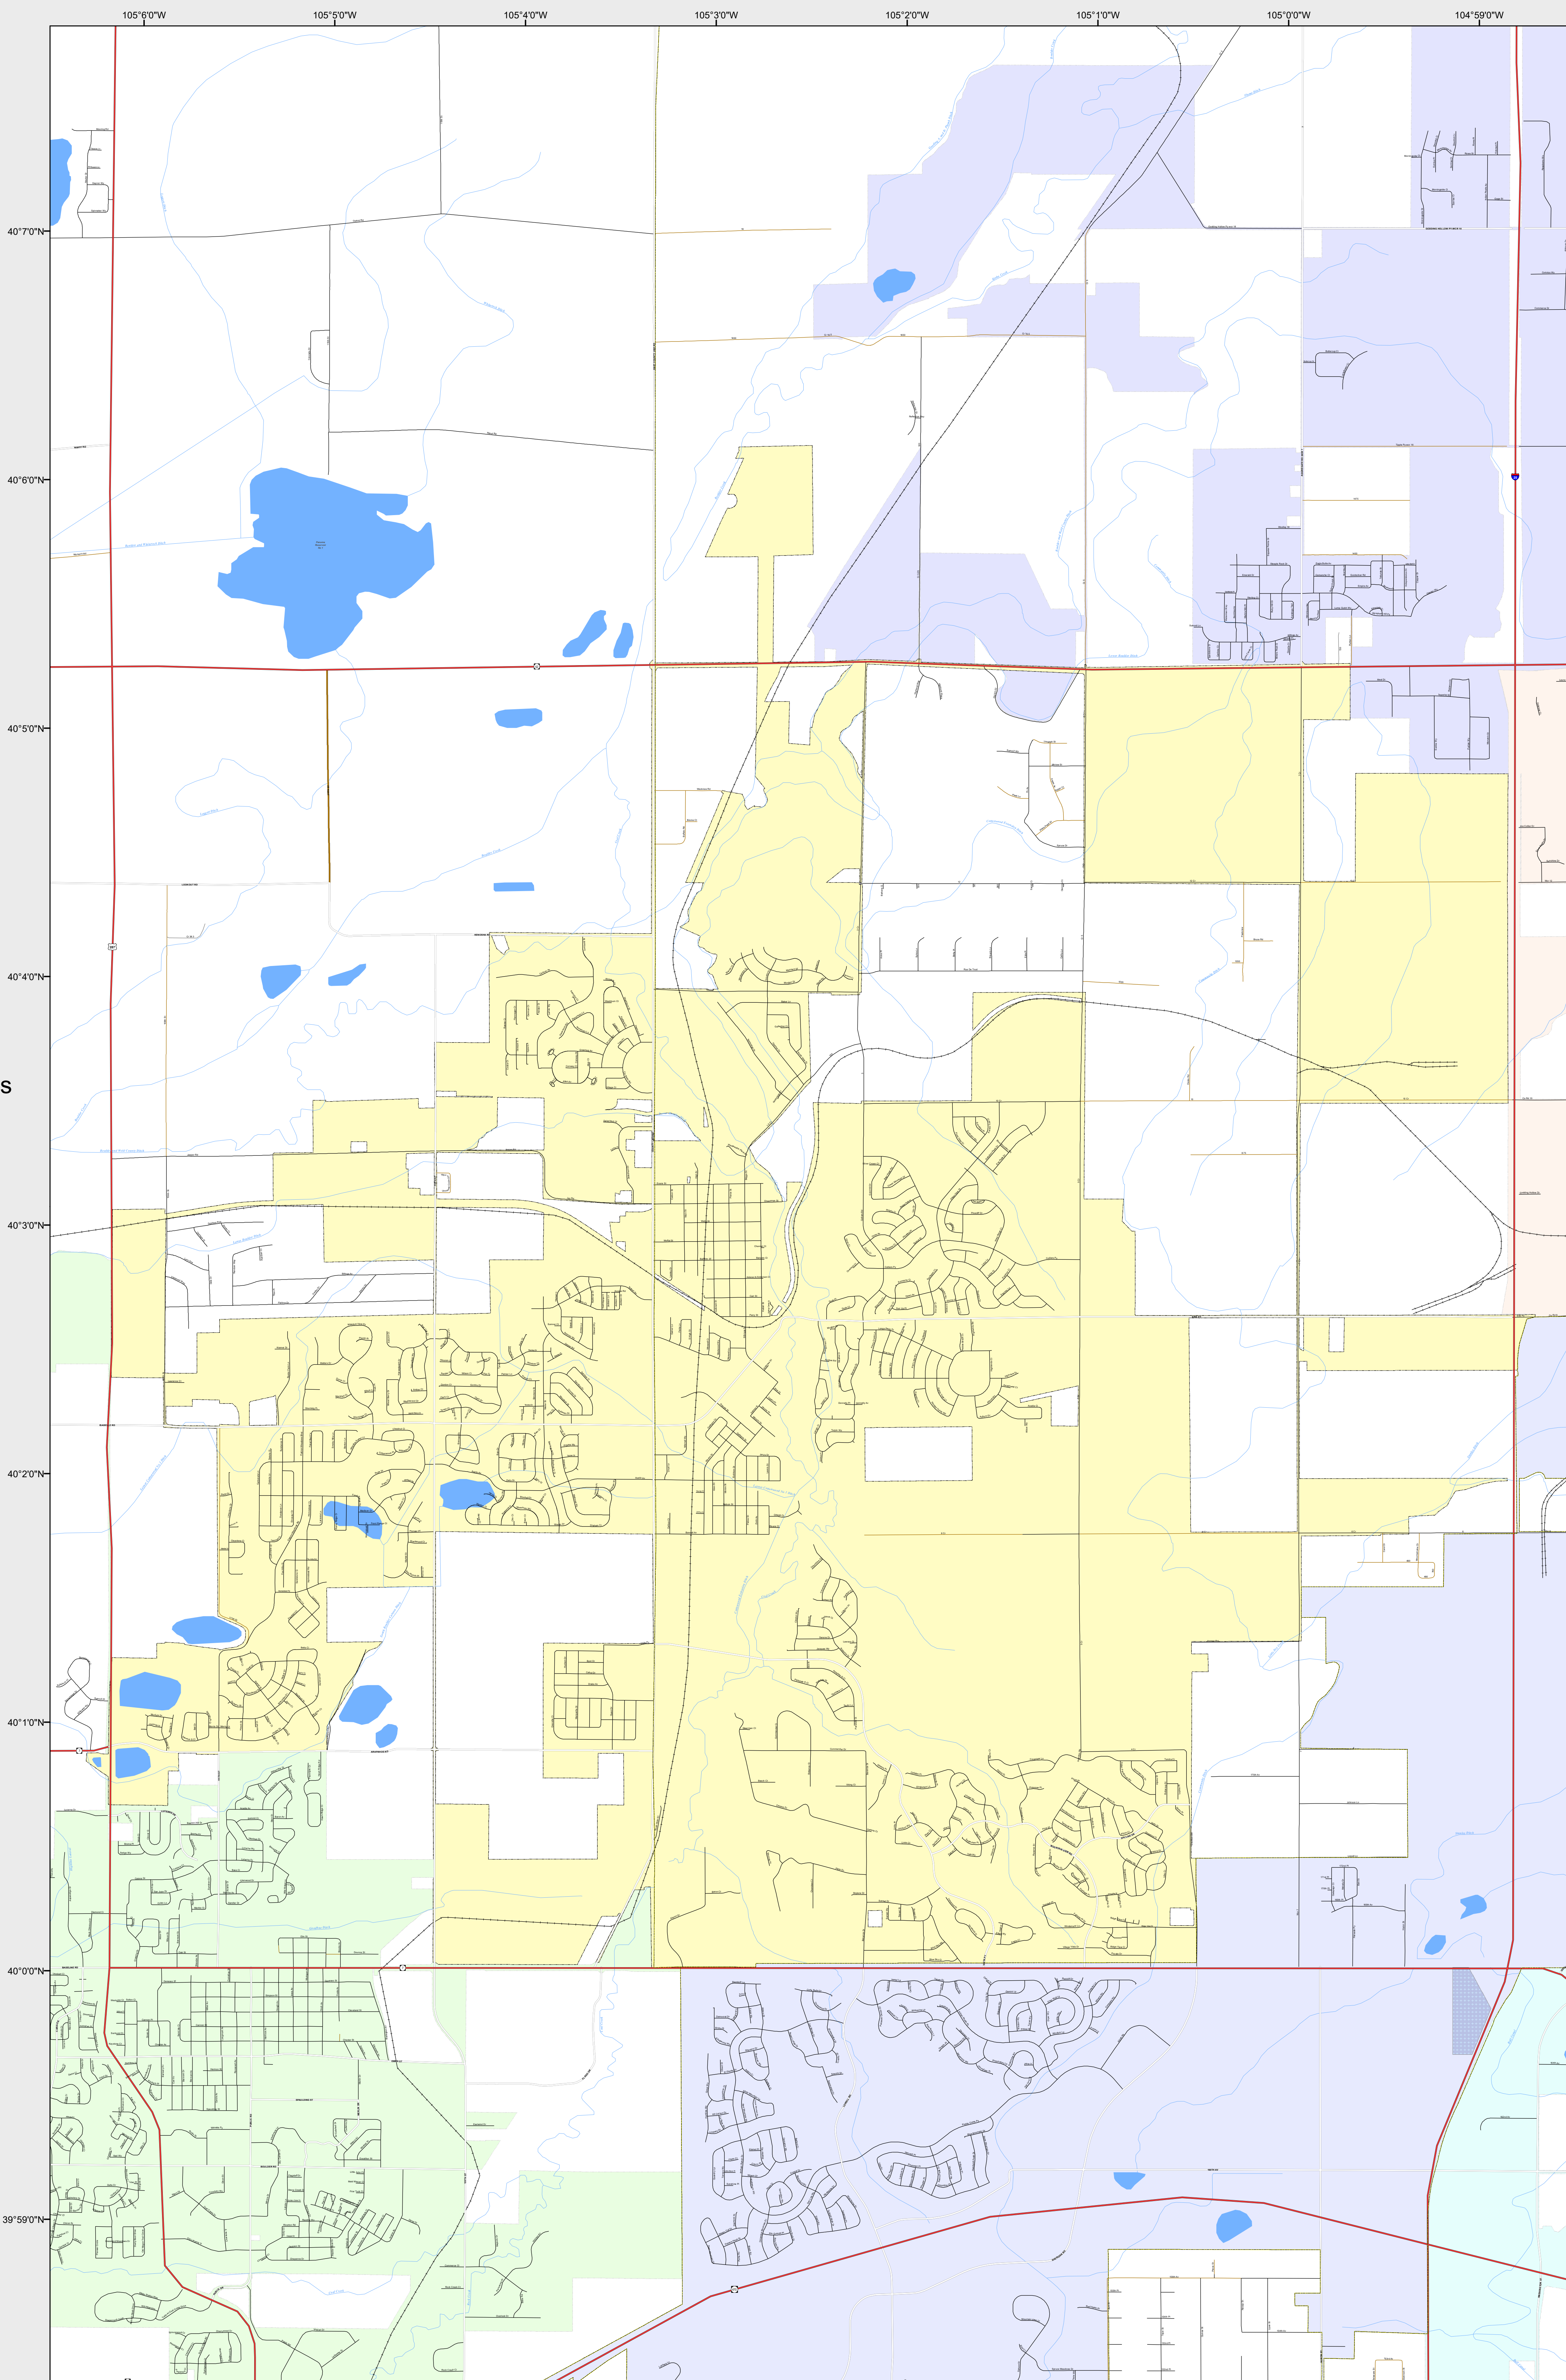

ERIE

-  Highways
- Major Roads
 -  Paved
 -  Gravel
 -  Bladed
- Local Roads
 -  Paved
 -  Gravel
 -  Bladed
- Base Data
 -  City Limits
 -  Counties
 -  Cemetery
 -  Lakes
 -  Rivers/Streams
 -  Railroads
- Public Land Classification
 -  Public Lands
 -  State Lands
 -  National or State Forest
 -  National Parks/Monuments
 -  Indian Reservations
 -  Military/Federal
 -  Wilderness Areas

State of Colorado

This city is located in the following count(ies):
Boulder
Weld

CDOT does not guarantee the accuracy of any information presented, is not liable in any respect for any errors, or omissions and is not responsible for determining fitness for use in this map. Source of landowner data is COMaP v9. This map does not imply permission of public access.