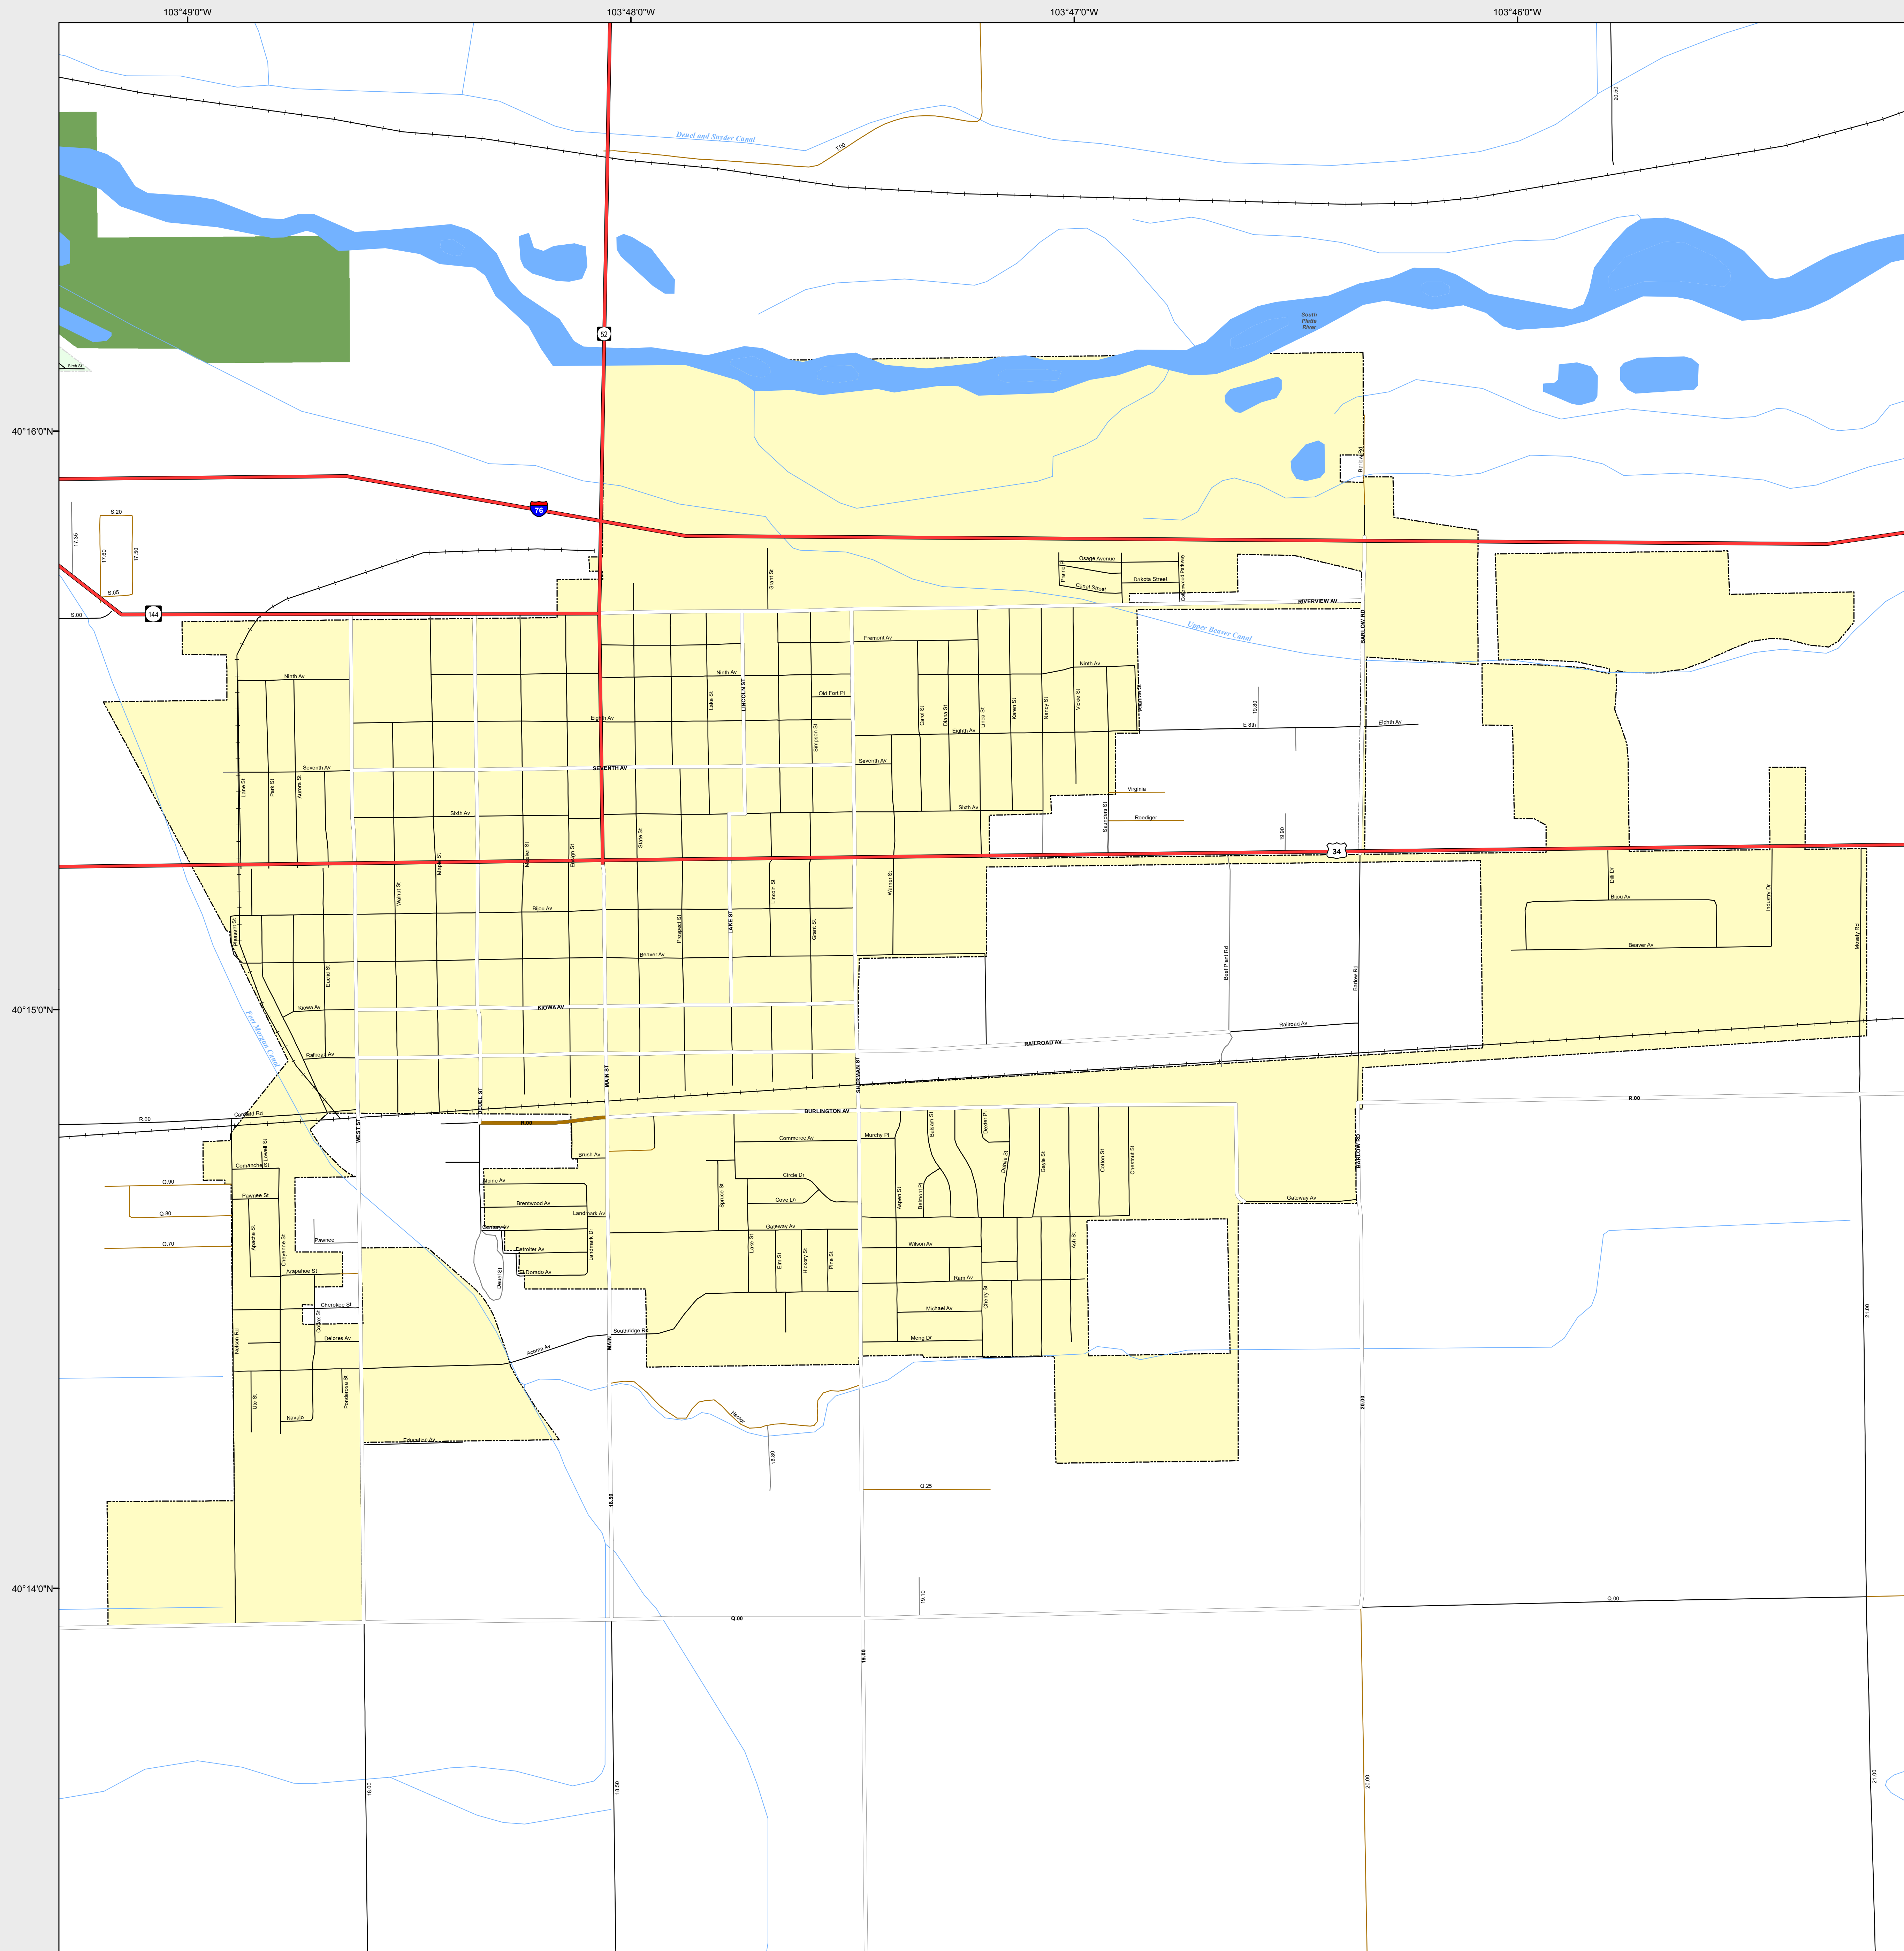

# FORT MORGAN

-  Highways
-  Major Roads
-  Paved
-  Gravel
-  Bladed
-  Local Roads
-  Paved
-  Gravel
-  Bladed
- Base Data**
-  City Limits
-  Counties
-  Cemetery
-  Lakes
-  Rivers/Streams
-  Railroads
- Public Land Classification**
-  Public Lands
-  State Lands
-  National or State Forest
-  National Parks/Monuments
-  Indian Reservations
-  Military/Federal
-  Wilderness Areas

**State of Colorado**  
This city is located in the following count(ies):  
Morgan

CDOT does not guarantee the accuracy of any information presented, is not liable in any respect for any errors, or omissions and is not responsible for determining fitness for use in this map. Source of landowner data is COMaP v9. This map does not imply permission of public access.