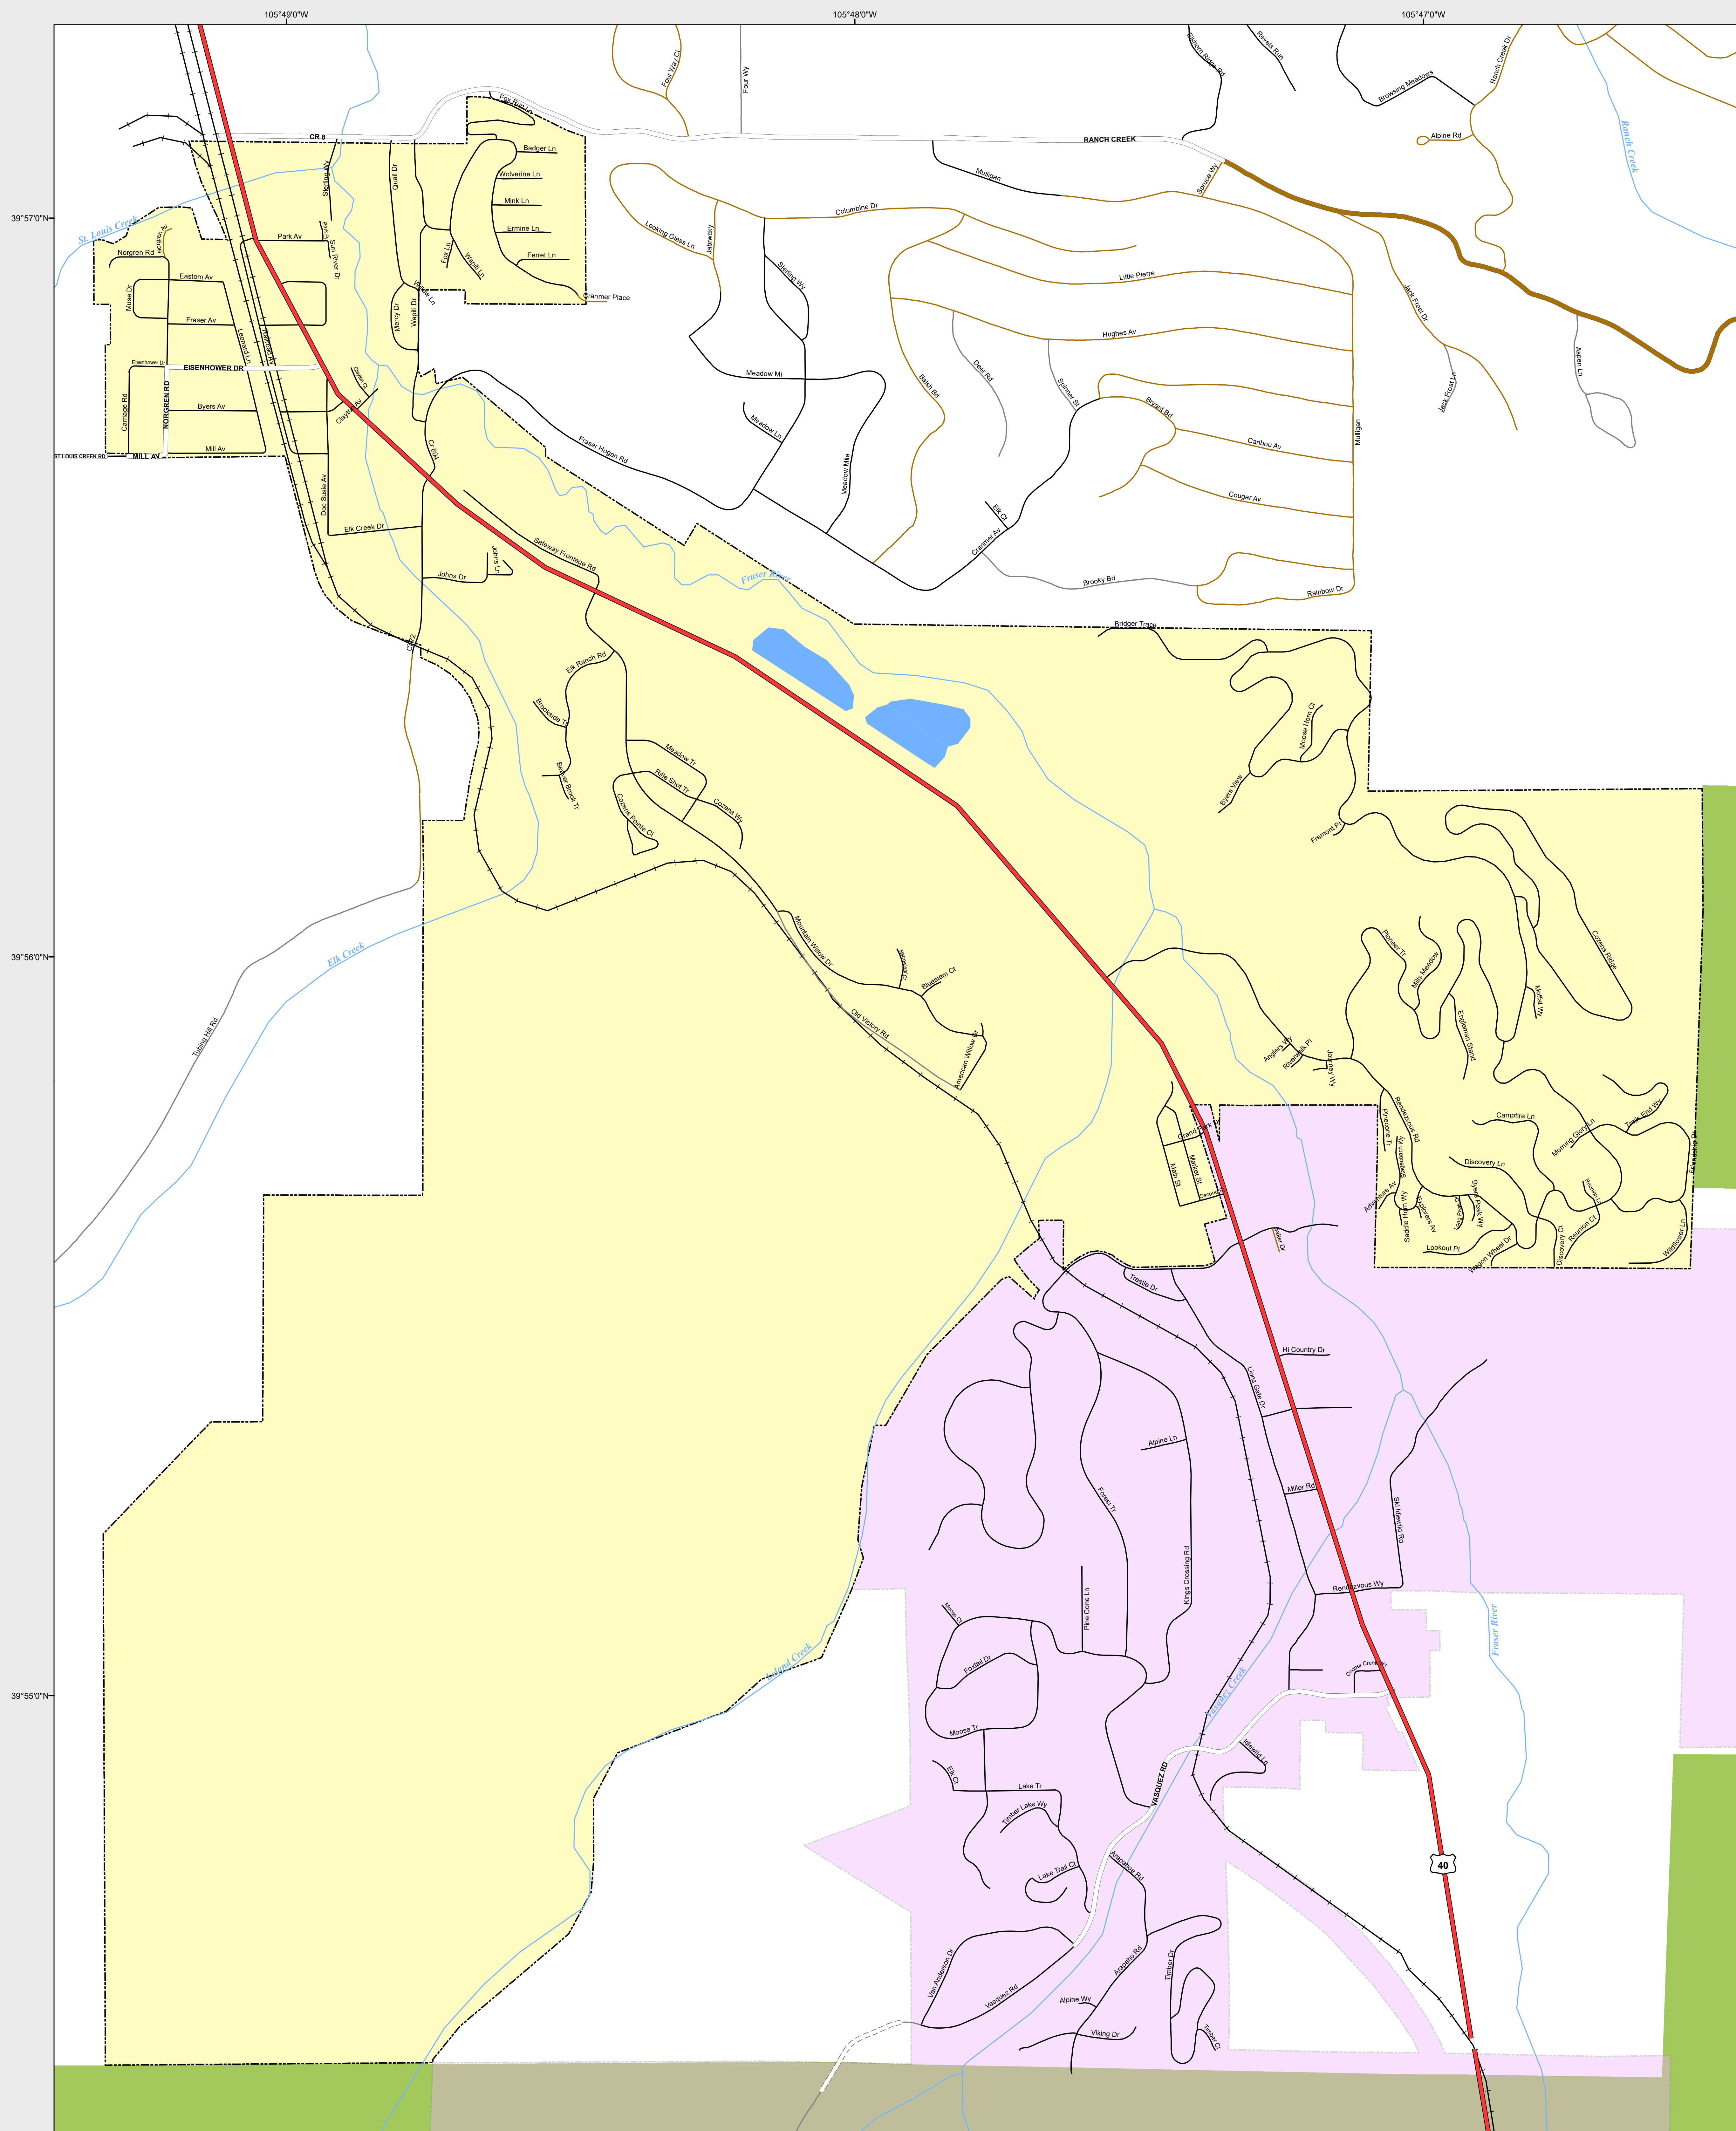

FRASER

-  Highways
- Major Roads**
-  Paved
-  Gravel
-  Bladed
- Local Roads**
-  Paved
-  Gravel
-  Bladed
- Base Data**
-  City Limits
-  Counties
-  Cemetery
-  Lakes
-  Rivers/Streams
-  Railroads
- Public Land Classification**
-  Public Lands
-  State Lands
-  National or State Forest
-  National Parks/Monuments
-  Indian Reservations
-  Military/Federal
-  Wilderness Areas

State of Colorado
This city is located in the following count(ies):
Grand

CDOT does not guarantee the accuracy of any information presented, is not liable in any respect for any errors, or omissions and is not responsible for determining fitness for use in this map. Source of landowner data is COMaP v9. This map does not imply permission of public access.