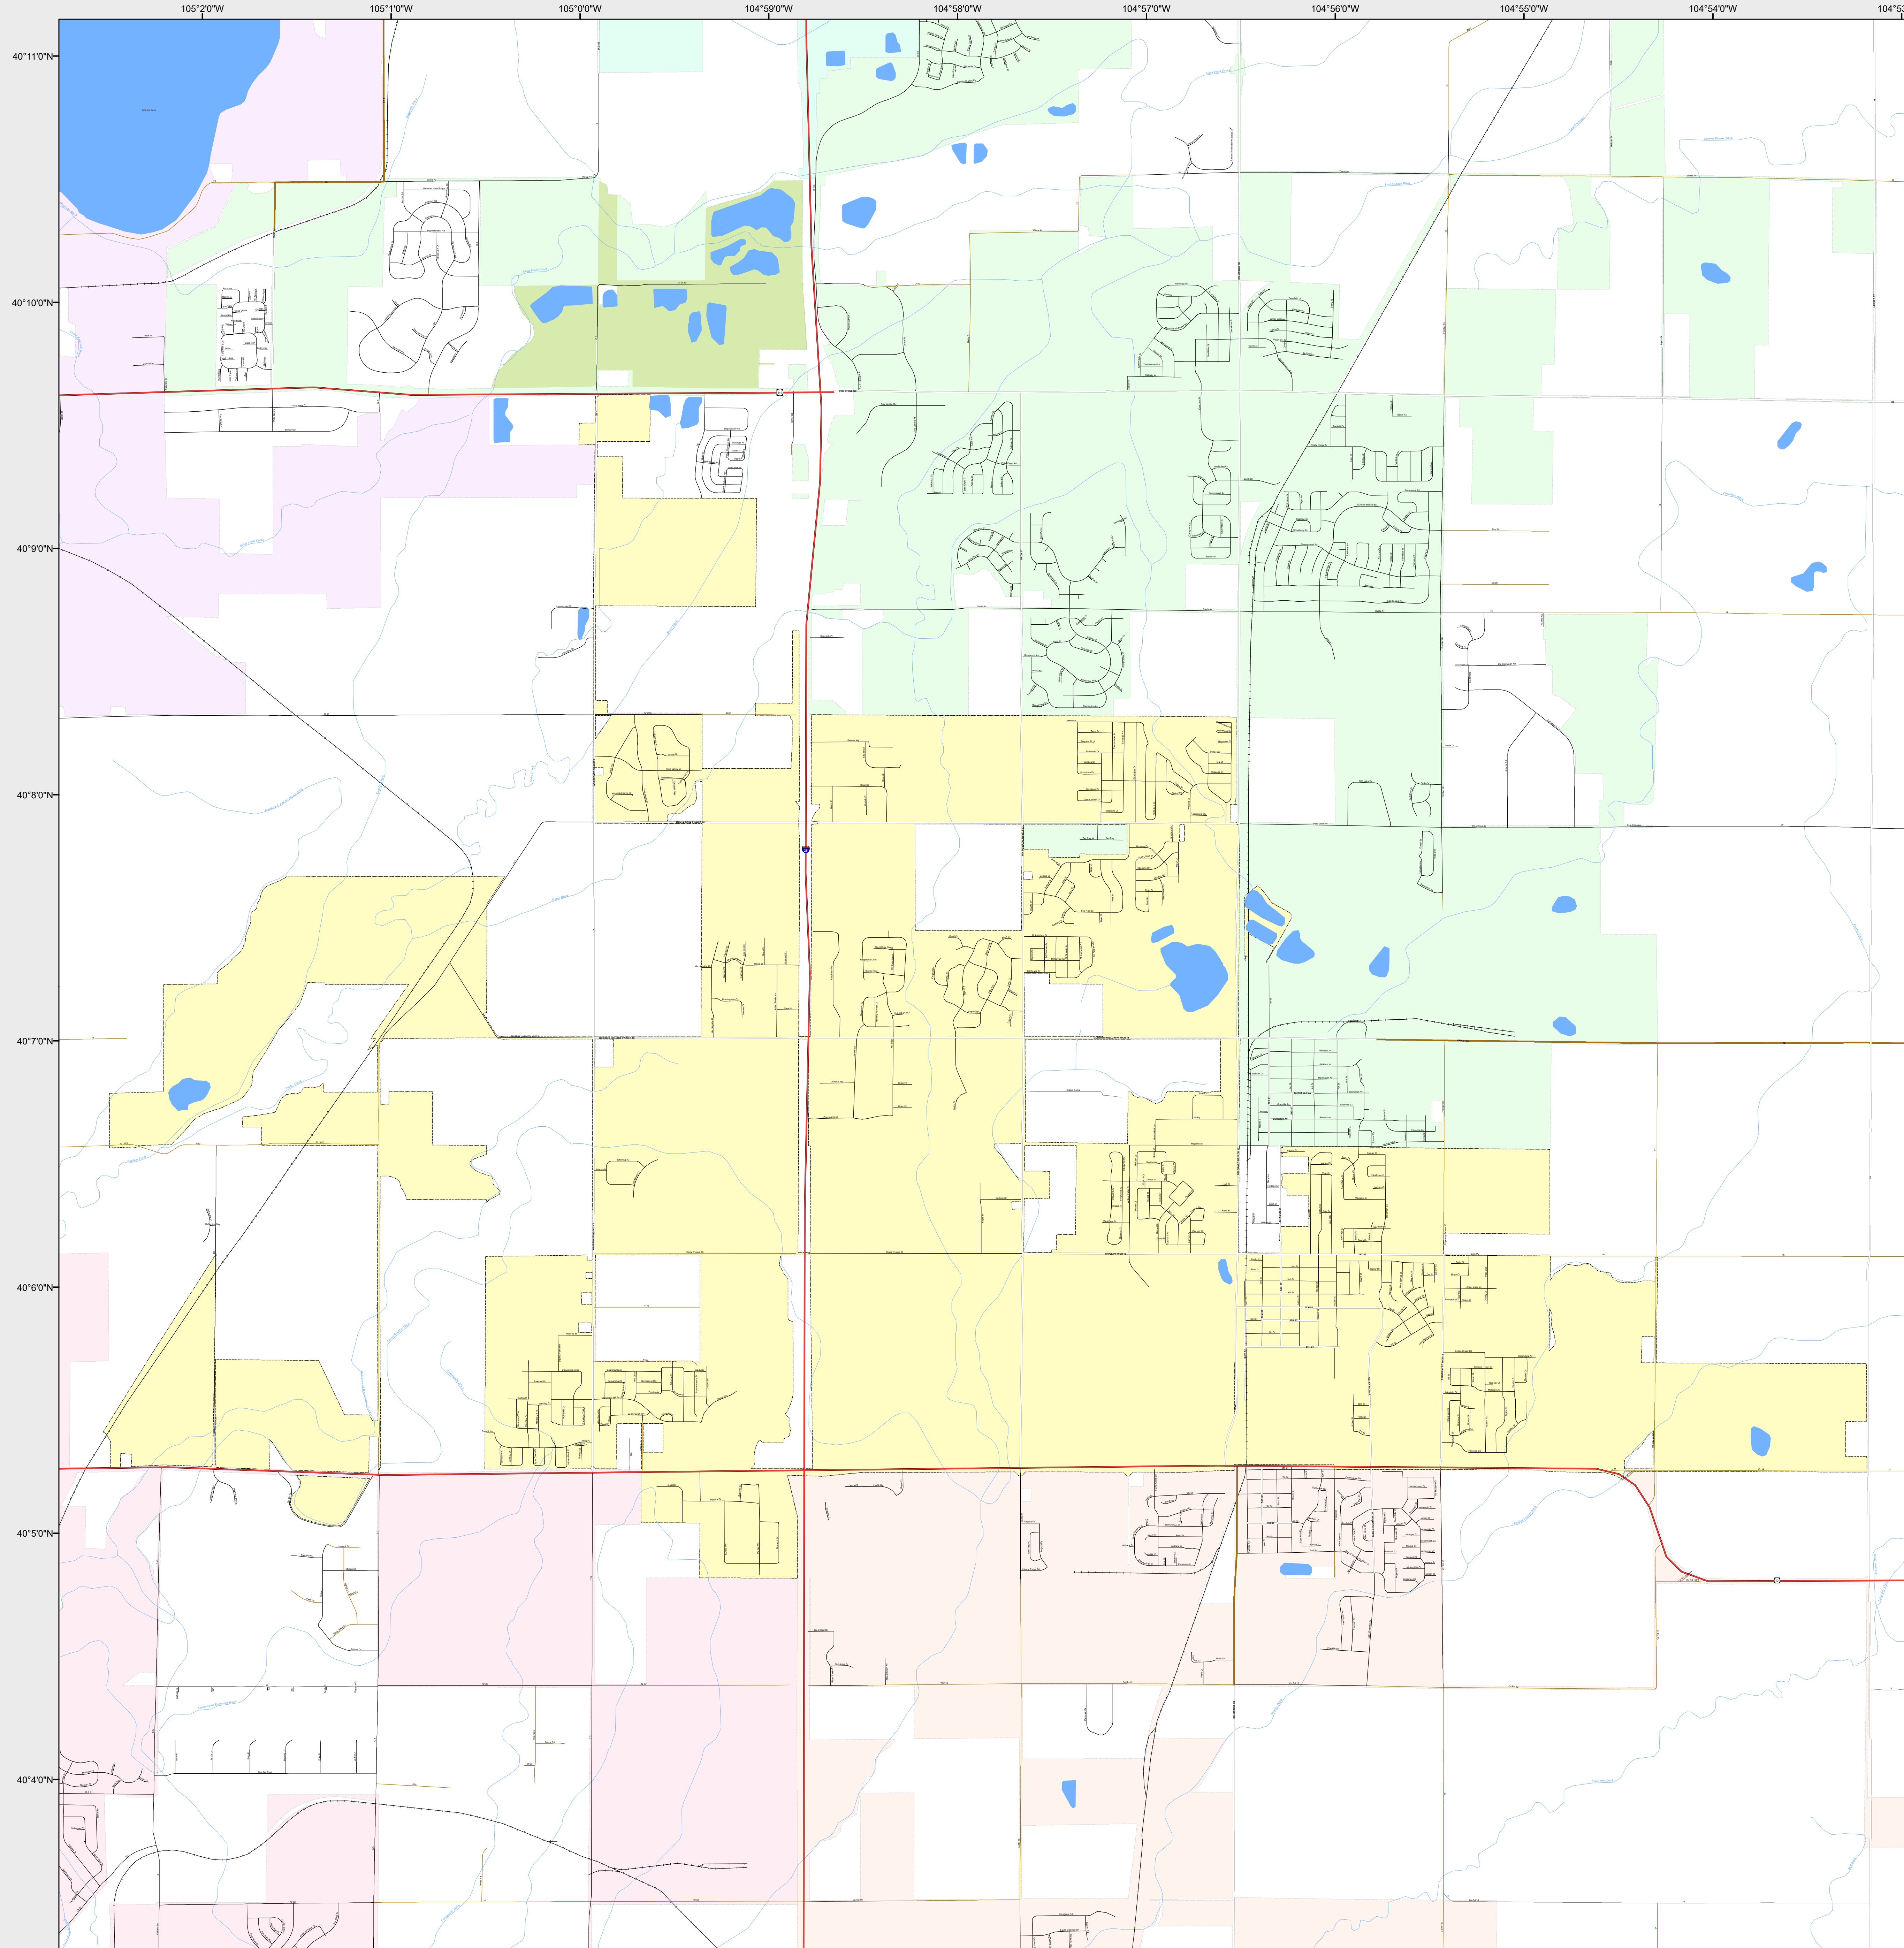

FREDERICK

-  Highways
- Major Roads
 -  Paved
 -  Gravel
 -  Bladed
- Local Roads
 -  Paved
 -  Gravel
 -  Bladed
- Base Data
 -  City Limits
 -  Counties
 -  Cemetery
 -  Lakes
 -  Rivers/Streams
 -  Railroads
- Public Land Classification
 -  Public Lands
 -  State Lands
 -  National or State Forest
 -  National Parks/Monuments
 -  Indian Reservations
 -  Military/Federal
 -  Wilderness Areas

State of Colorado
This city is located in the following count(ies):
Weld

CDOT does not guarantee the accuracy of any information presented, is not liable in any respect for any errors, or omissions and is not responsible for determining fitness for use in this map. Source of landowner data is COMaP v9. This map does not imply permission of public access.